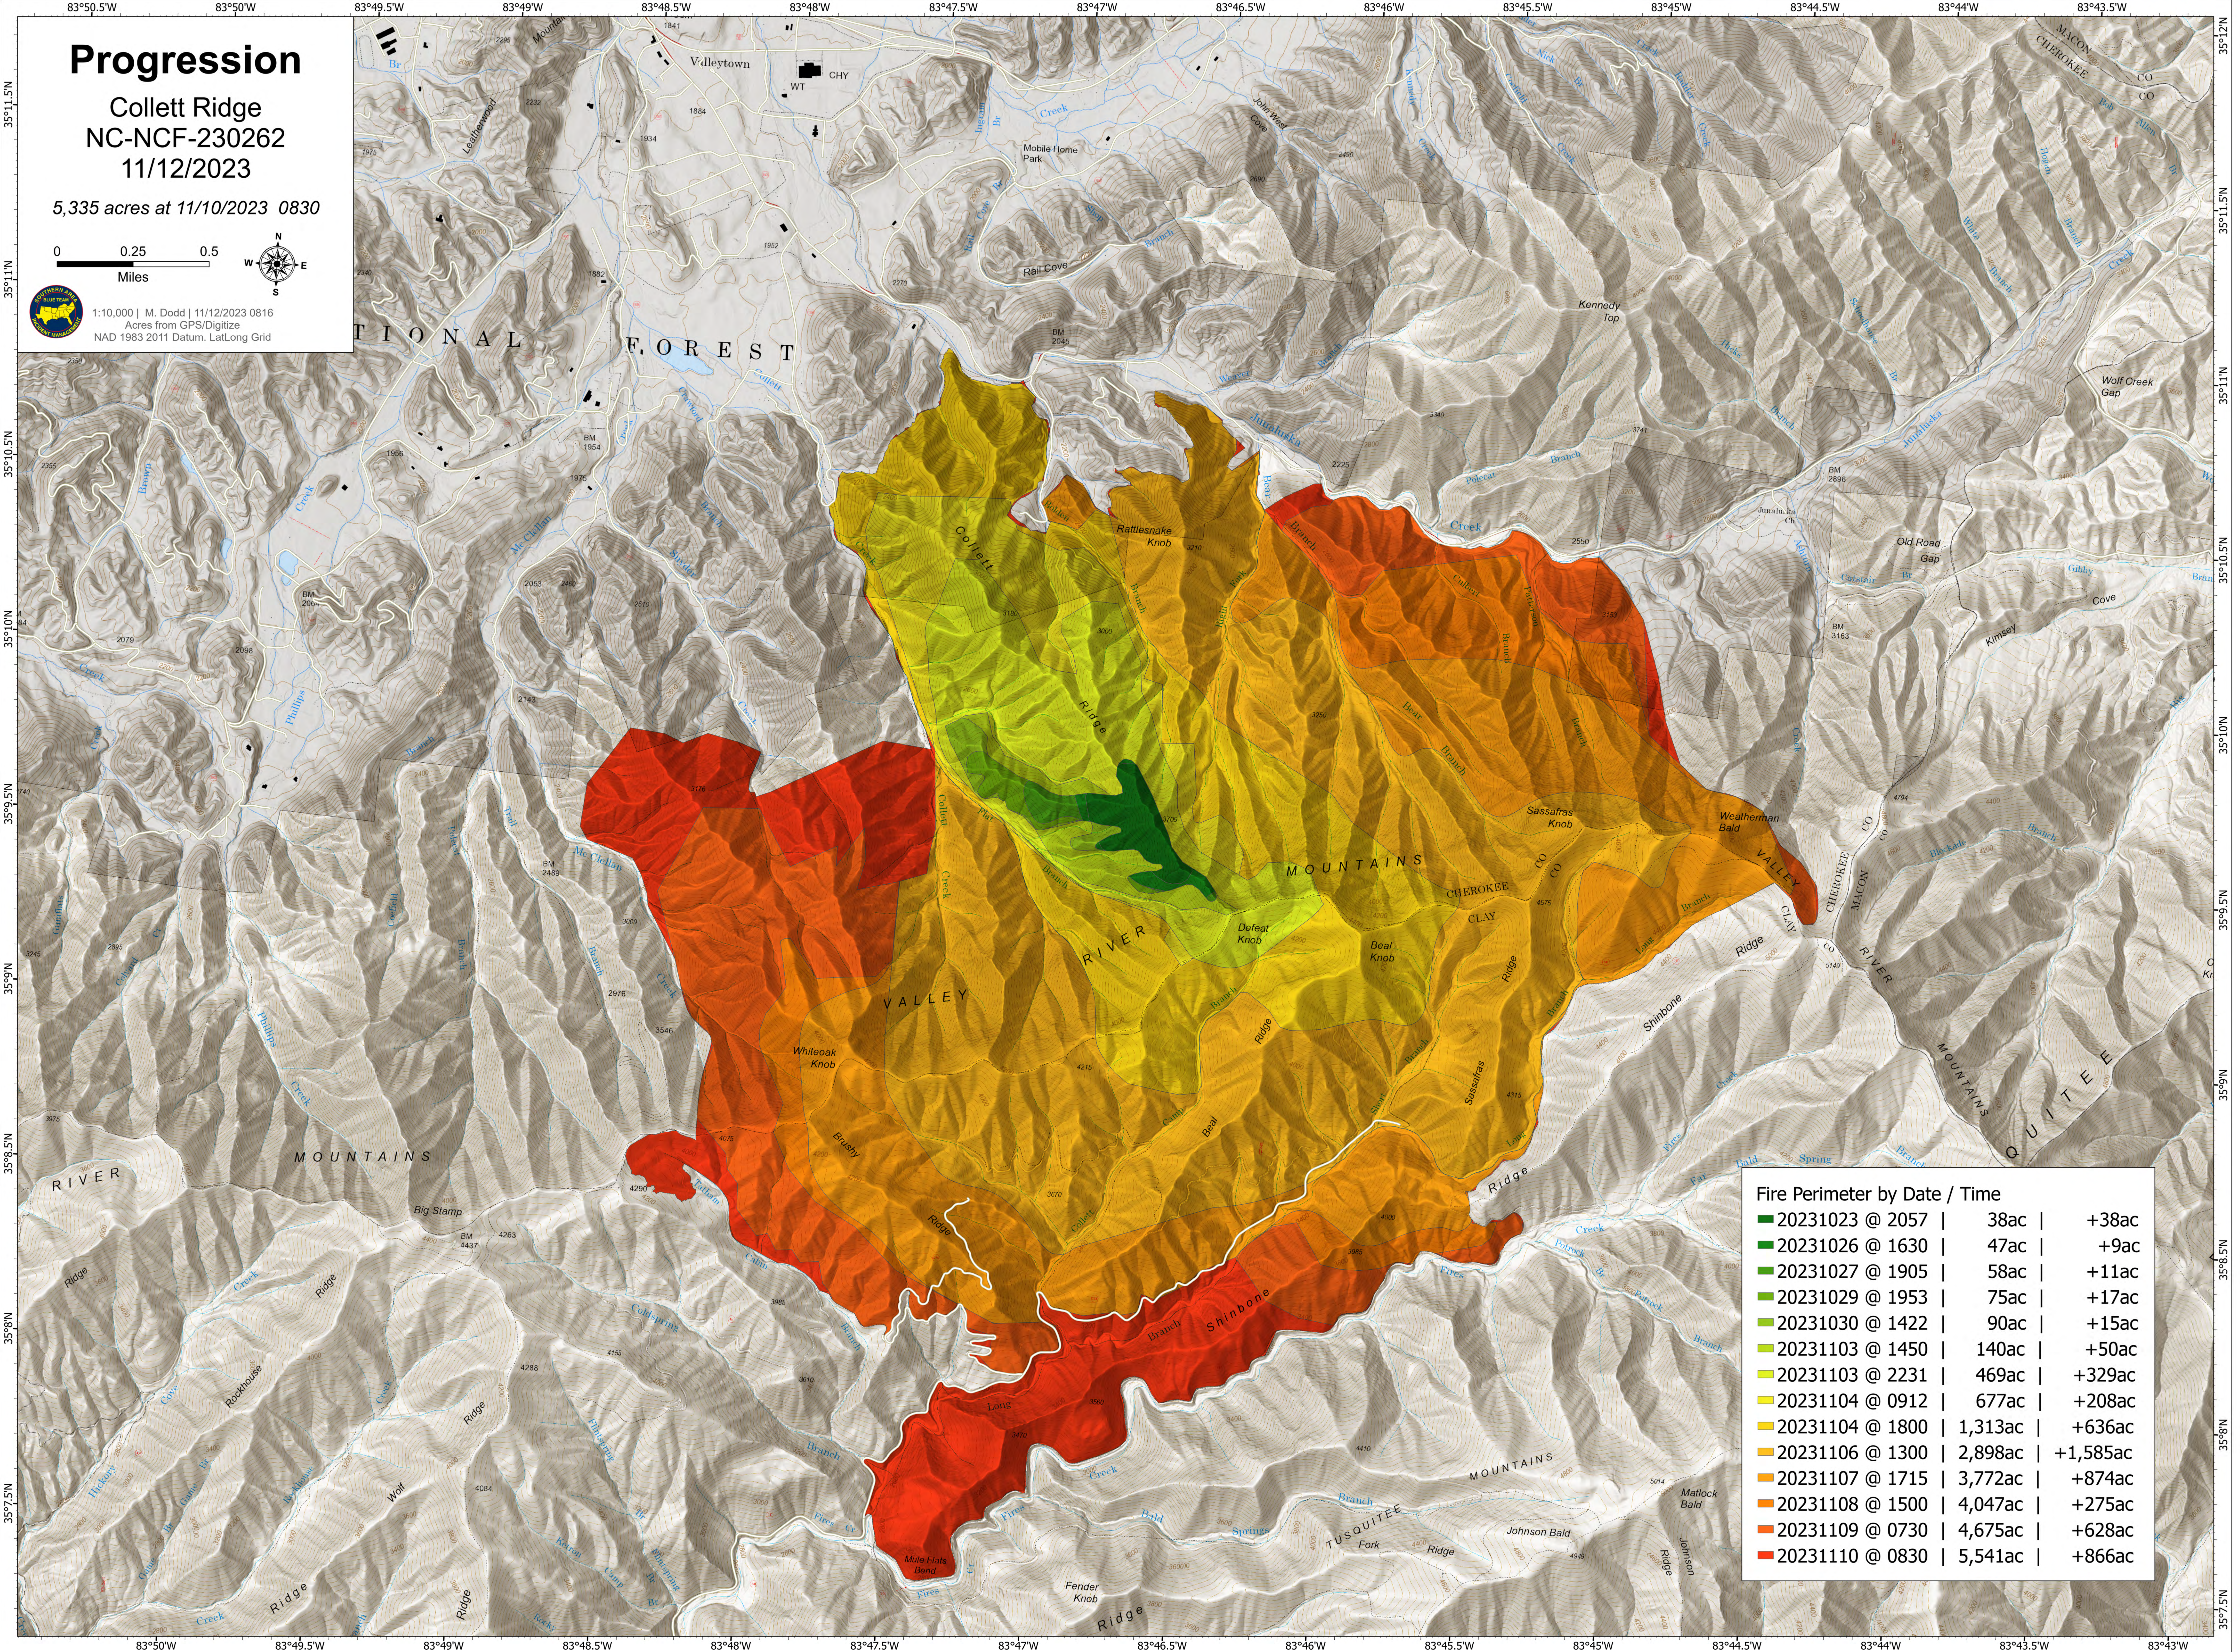

Progression

Collett Ridge
NC-NCF-230262
11/12/2023

5,335 acres at 11/10/2023 0830

1:10,000 | M. Dodd | 11/12/2023 0816
Acres from GPS/Digitize
NAD 1983 2011 Datum, Lat/Long Grid

20231023 @ 2057	38ac	+38ac
20231026 @ 1630	47ac	+9ac
20231027 @ 1905	58ac	+11ac
20231029 @ 1953	75ac	+17ac
20231030 @ 1422	90ac	+15ac
20231103 @ 1450	140ac	+50ac
20231103 @ 2231	469ac	+329ac
20231104 @ 0912	677ac	+208ac
20231104 @ 1800	1,313ac	+636ac
20231106 @ 1300	2,898ac	+1,585ac
20231107 @ 1715	3,772ac	+874ac
20231108 @ 1500	4,047ac	+275ac
20231109 @ 0730	4,675ac	+628ac
20231110 @ 0830	5,541ac	+866ac