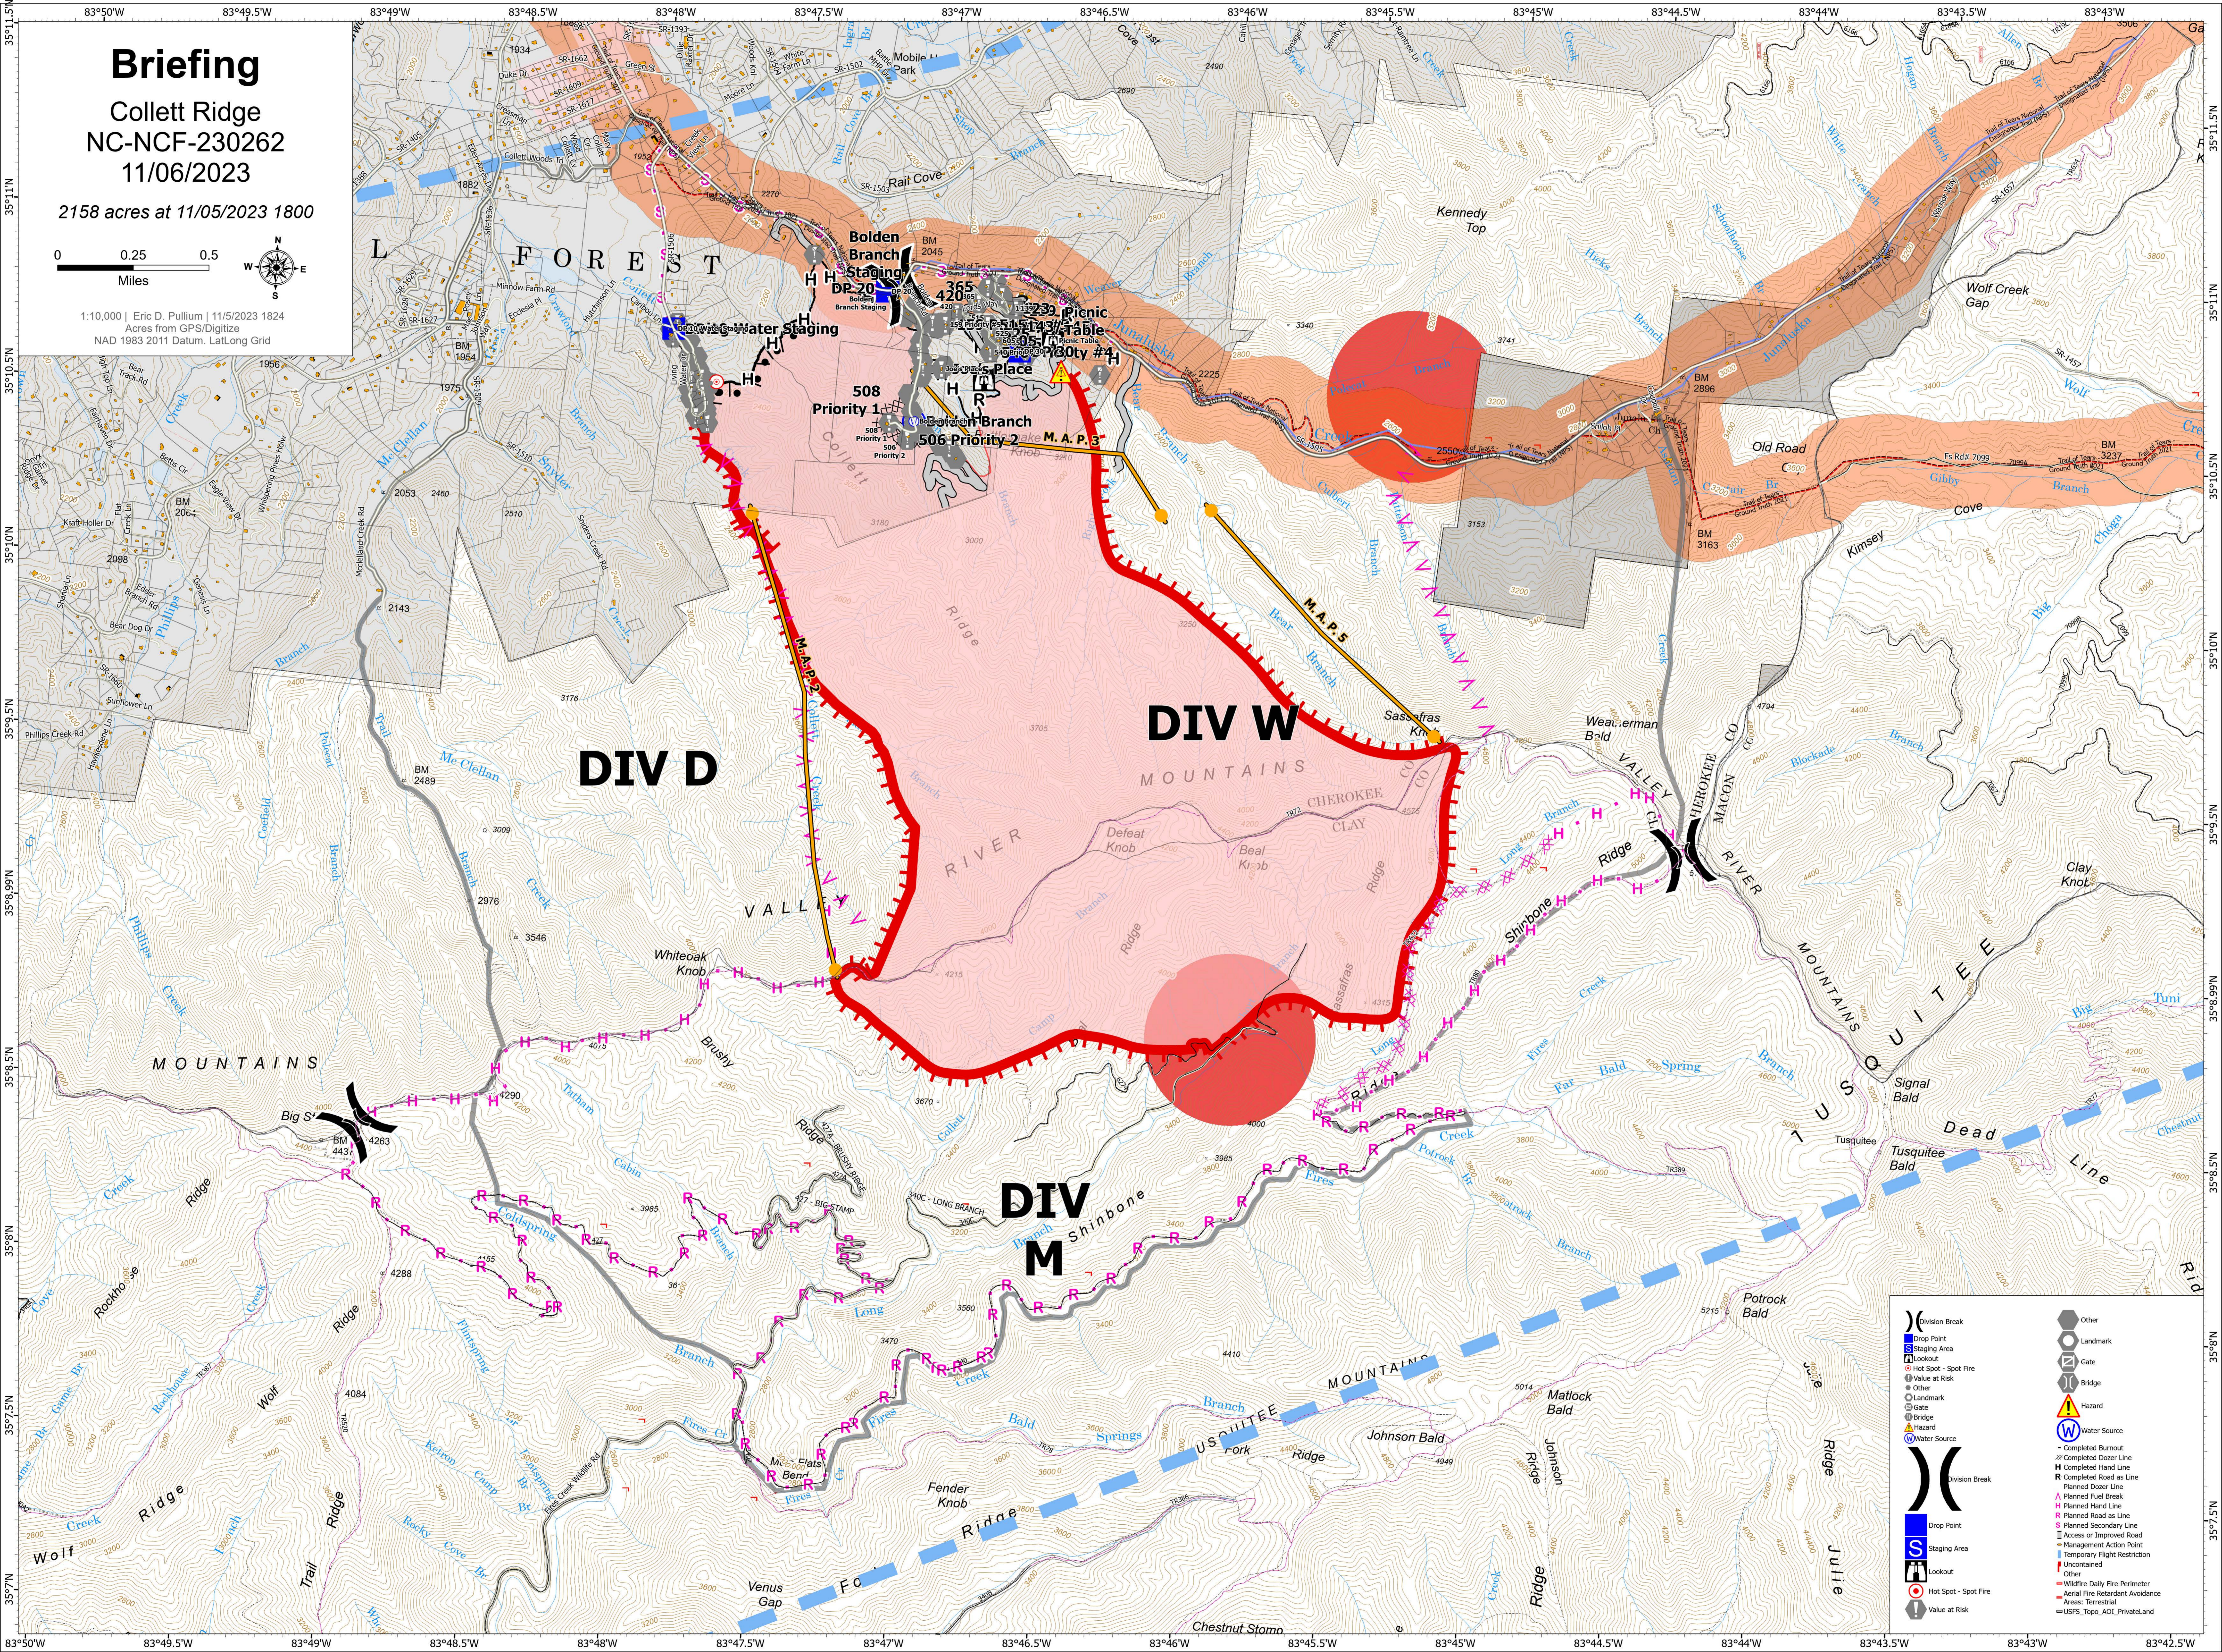

Briefing

Collett Ridge
NC-NCF-230262
11/06/2023

2158 acres at 11/05/2023 1800

1:10,000 | Eric D. Pullum | 11/5/2023 1824
Acres from GPS/Digitize
NAD 1983 2011 Datum, Lat/Long Grid

	Division Break		Other
	Drop Point		Landmark
	Staging Area		Gate
	Lookout		Bridge
	Hot Spot - Spot Fire		Hazard
	Value at Risk		Water Source
	Other		Completed Burnout
	Other		Completed Dozer Line
	Other		Planned Hand Line
	Other		Planned Road as Line
	Other		Planned Dozer Line
	Other		Planned Fuel Break
	Other		Planned Hand Line
	Other		Planned Road as Line
	Other		Planned Secondary Line
	Other		Access or Improved Road
	Other		Management Action Point
	Other		Temporary Flight Restriction
	Other		Uncountained
	Other		Other
	Other		Wildfire Daily Fire Perimeter
	Other		Aerial Fire Retardant Avoidance Areas: Terrestrial
	Other		USFS_Topo_AOI_PrivateLand