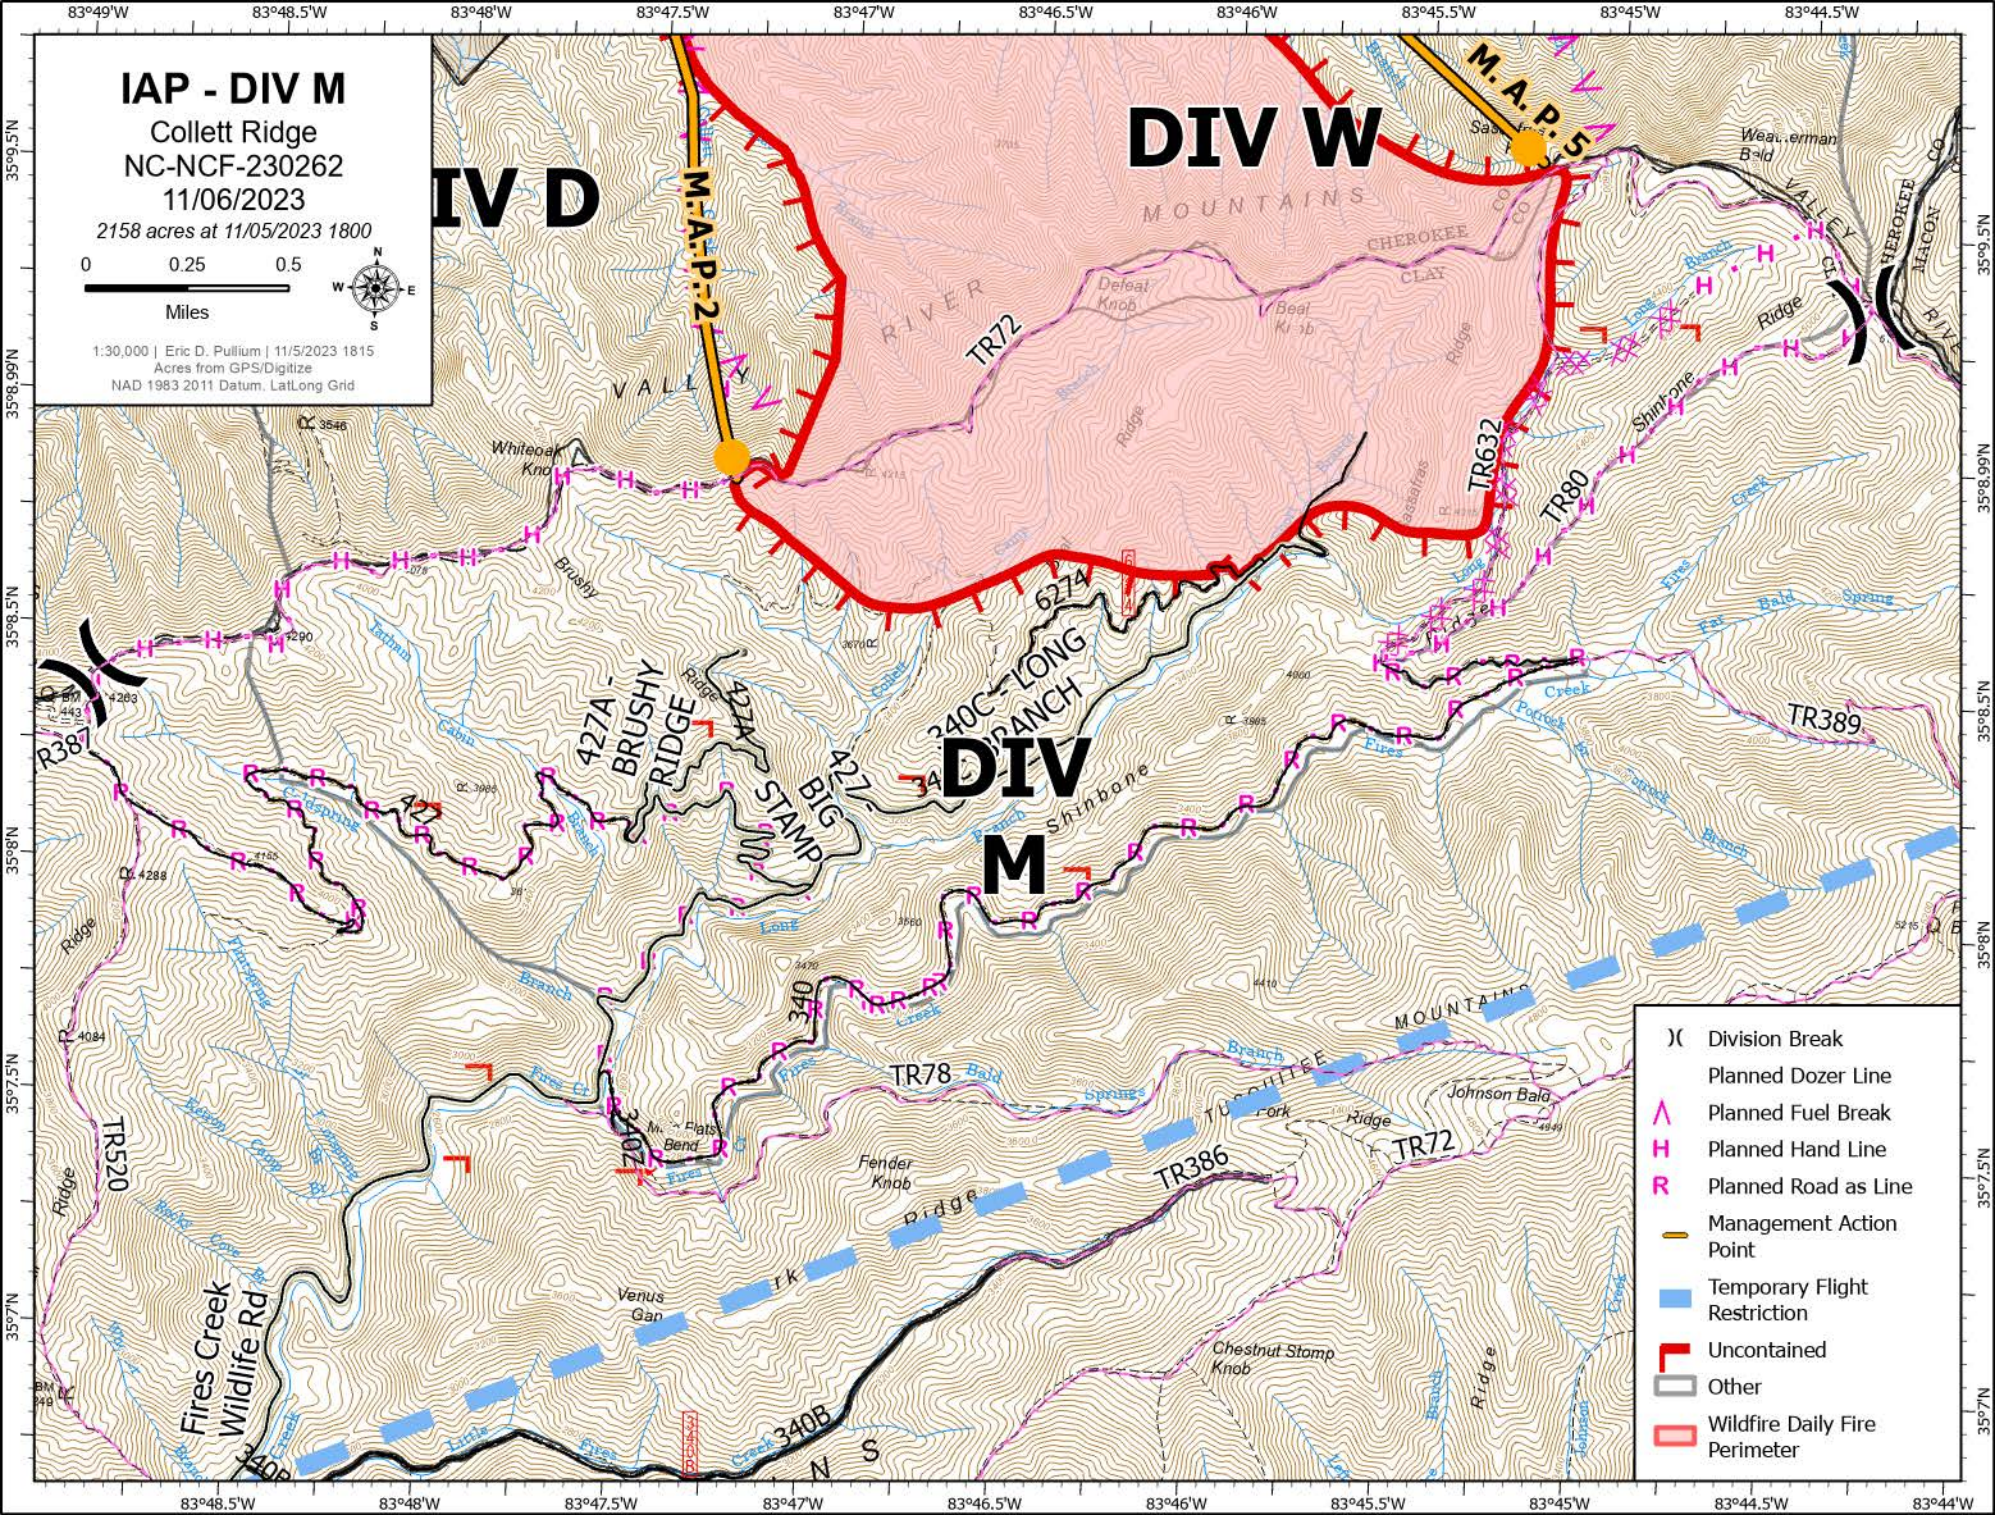

# IAP - DIV M

Collett Ridge  
NC-NCF-230262  
11/06/2023

2158 acres at 11/05/2023 1800

0 0.25 0.5

Miles

1:30,000 | Eric D. Pullium | 11/5/2023 1815  
Acres from GPS/Digitize  
NAD 1983 2011 Datum, Lat/Long Grid

- (X) Division Break
- Planned Dozer Line
- Planned Fuel Break
- H Planned Hand Line
- R Planned Road as Line
- Management Action Point
- Temporary Flight Restriction
- Uncontained
- Other
- Wildfire Daily Fire Perimeter