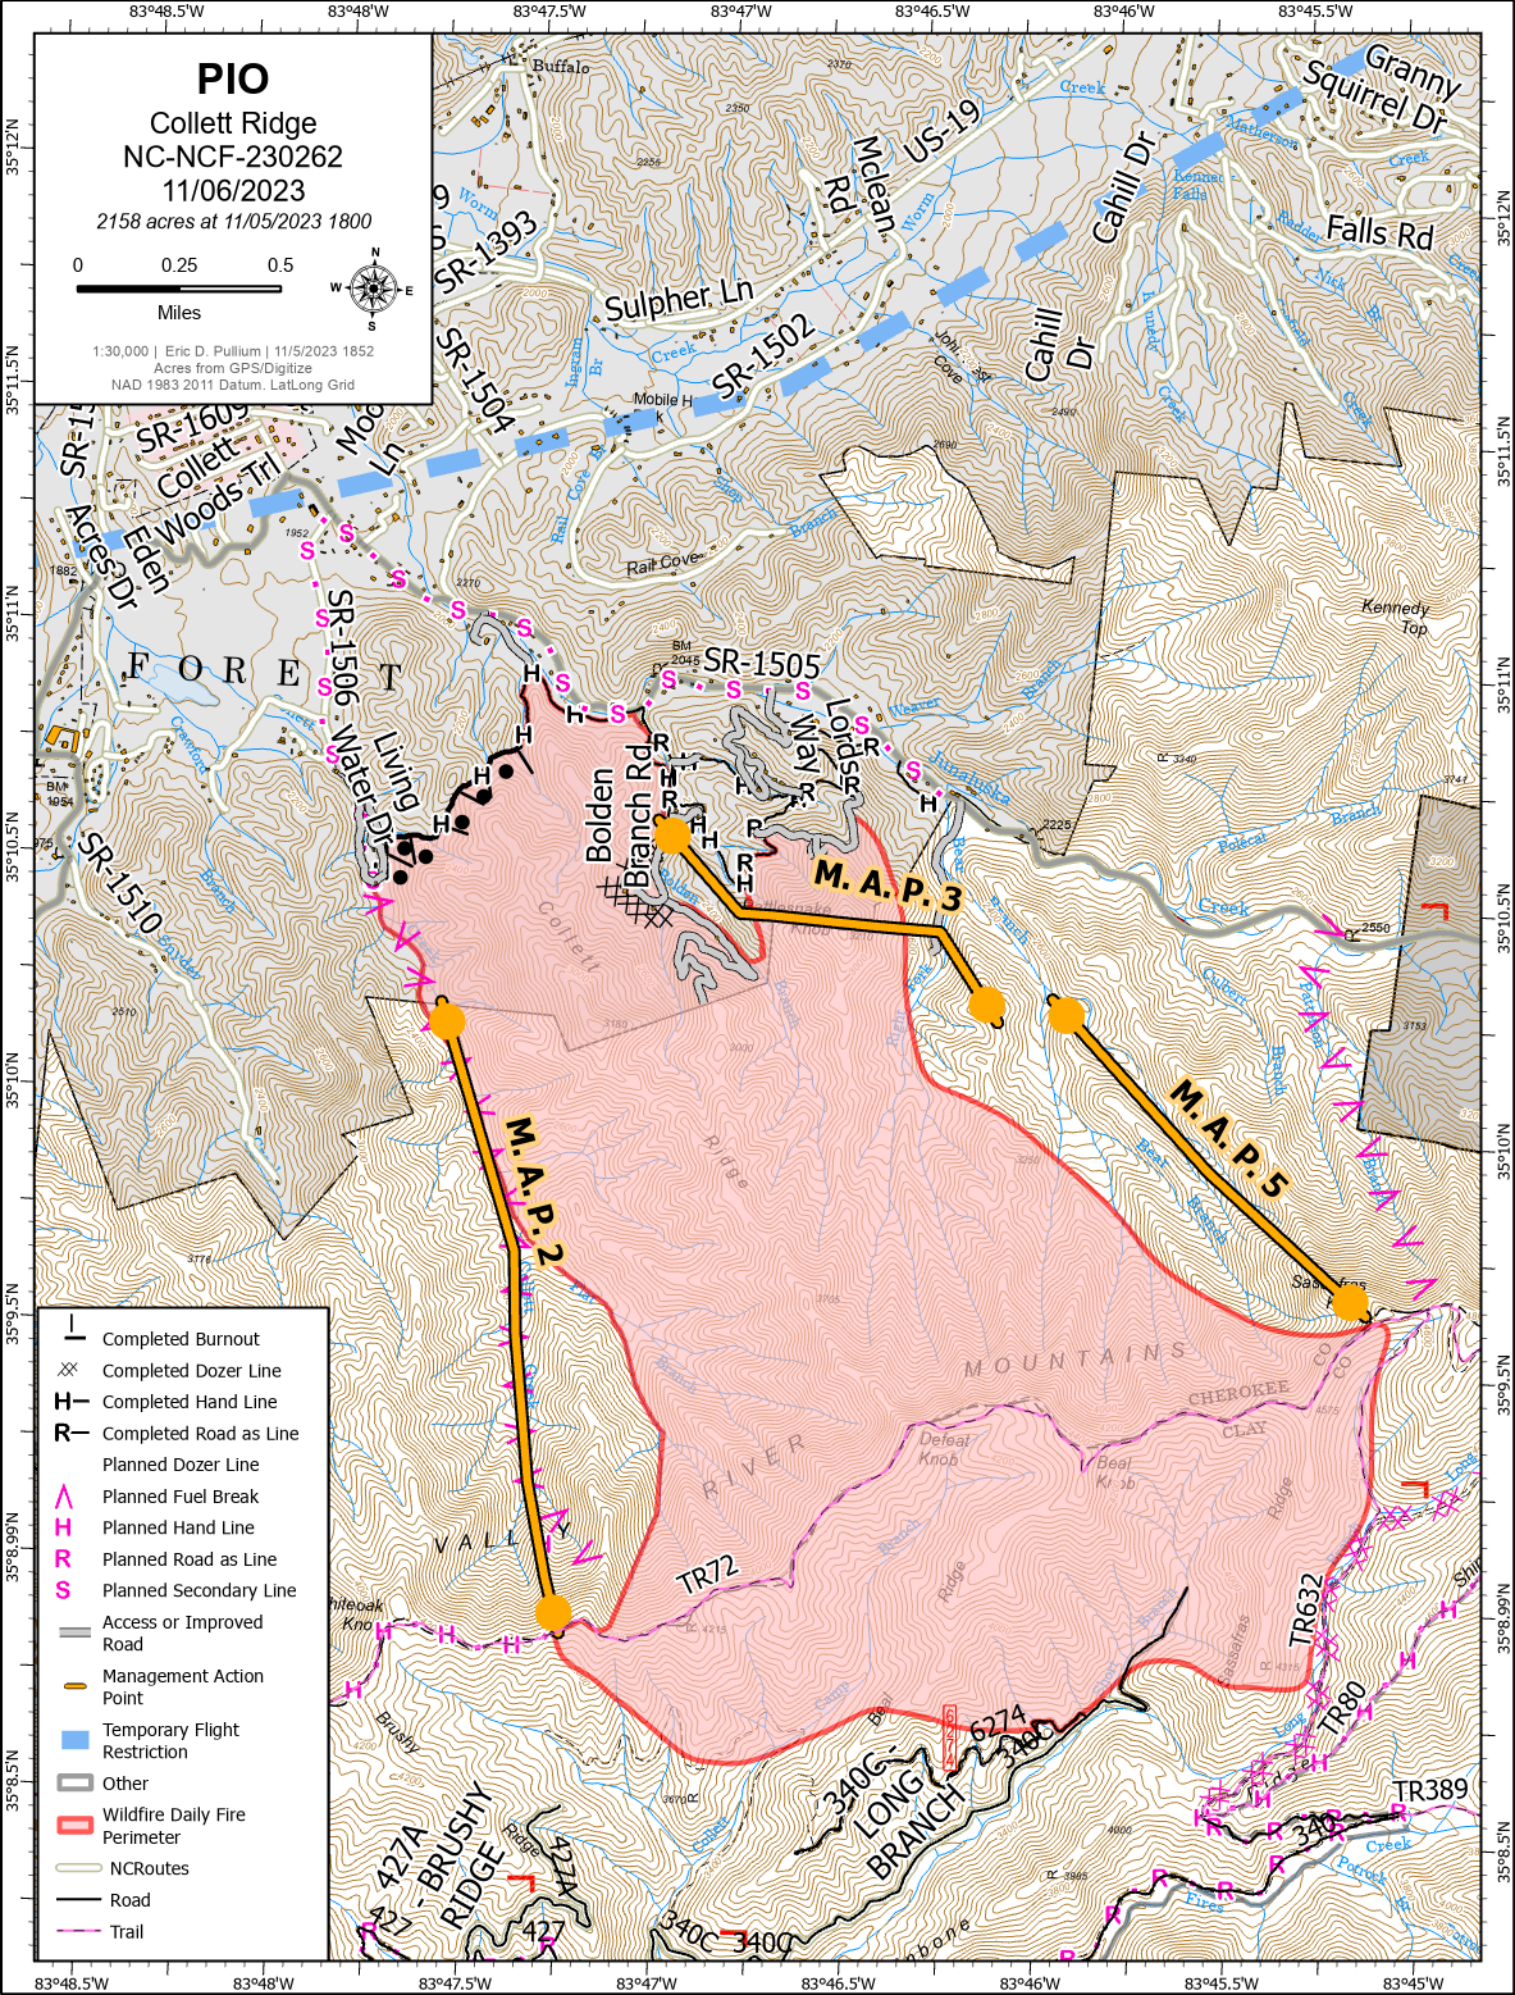

PIO

Collett Ridge
NC-NCF-230262
11/06/2023

2158 acres at 11/05/2023 1800

1:30,000 | Eric D. Pullum | 11/5/2023 1852
Acres from GPS/Digitize
NAD 1983 2011 Datum. Lat/Long Grid

- Completed Burnout
- ⊗ Completed Dozer Line
- H Completed Hand Line
- R Completed Road as Line
- Planned Dozer Line
- ^ Planned Fuel Break
- H Planned Hand Line
- R Planned Road as Line
- S Planned Secondary Line
- Access or Improved Road
- Management Action Point
- Temporary Flight Restriction
- Other
- ▭ Wildfire Daily Fire Perimeter
- NCRoutes
- Road
- Trail