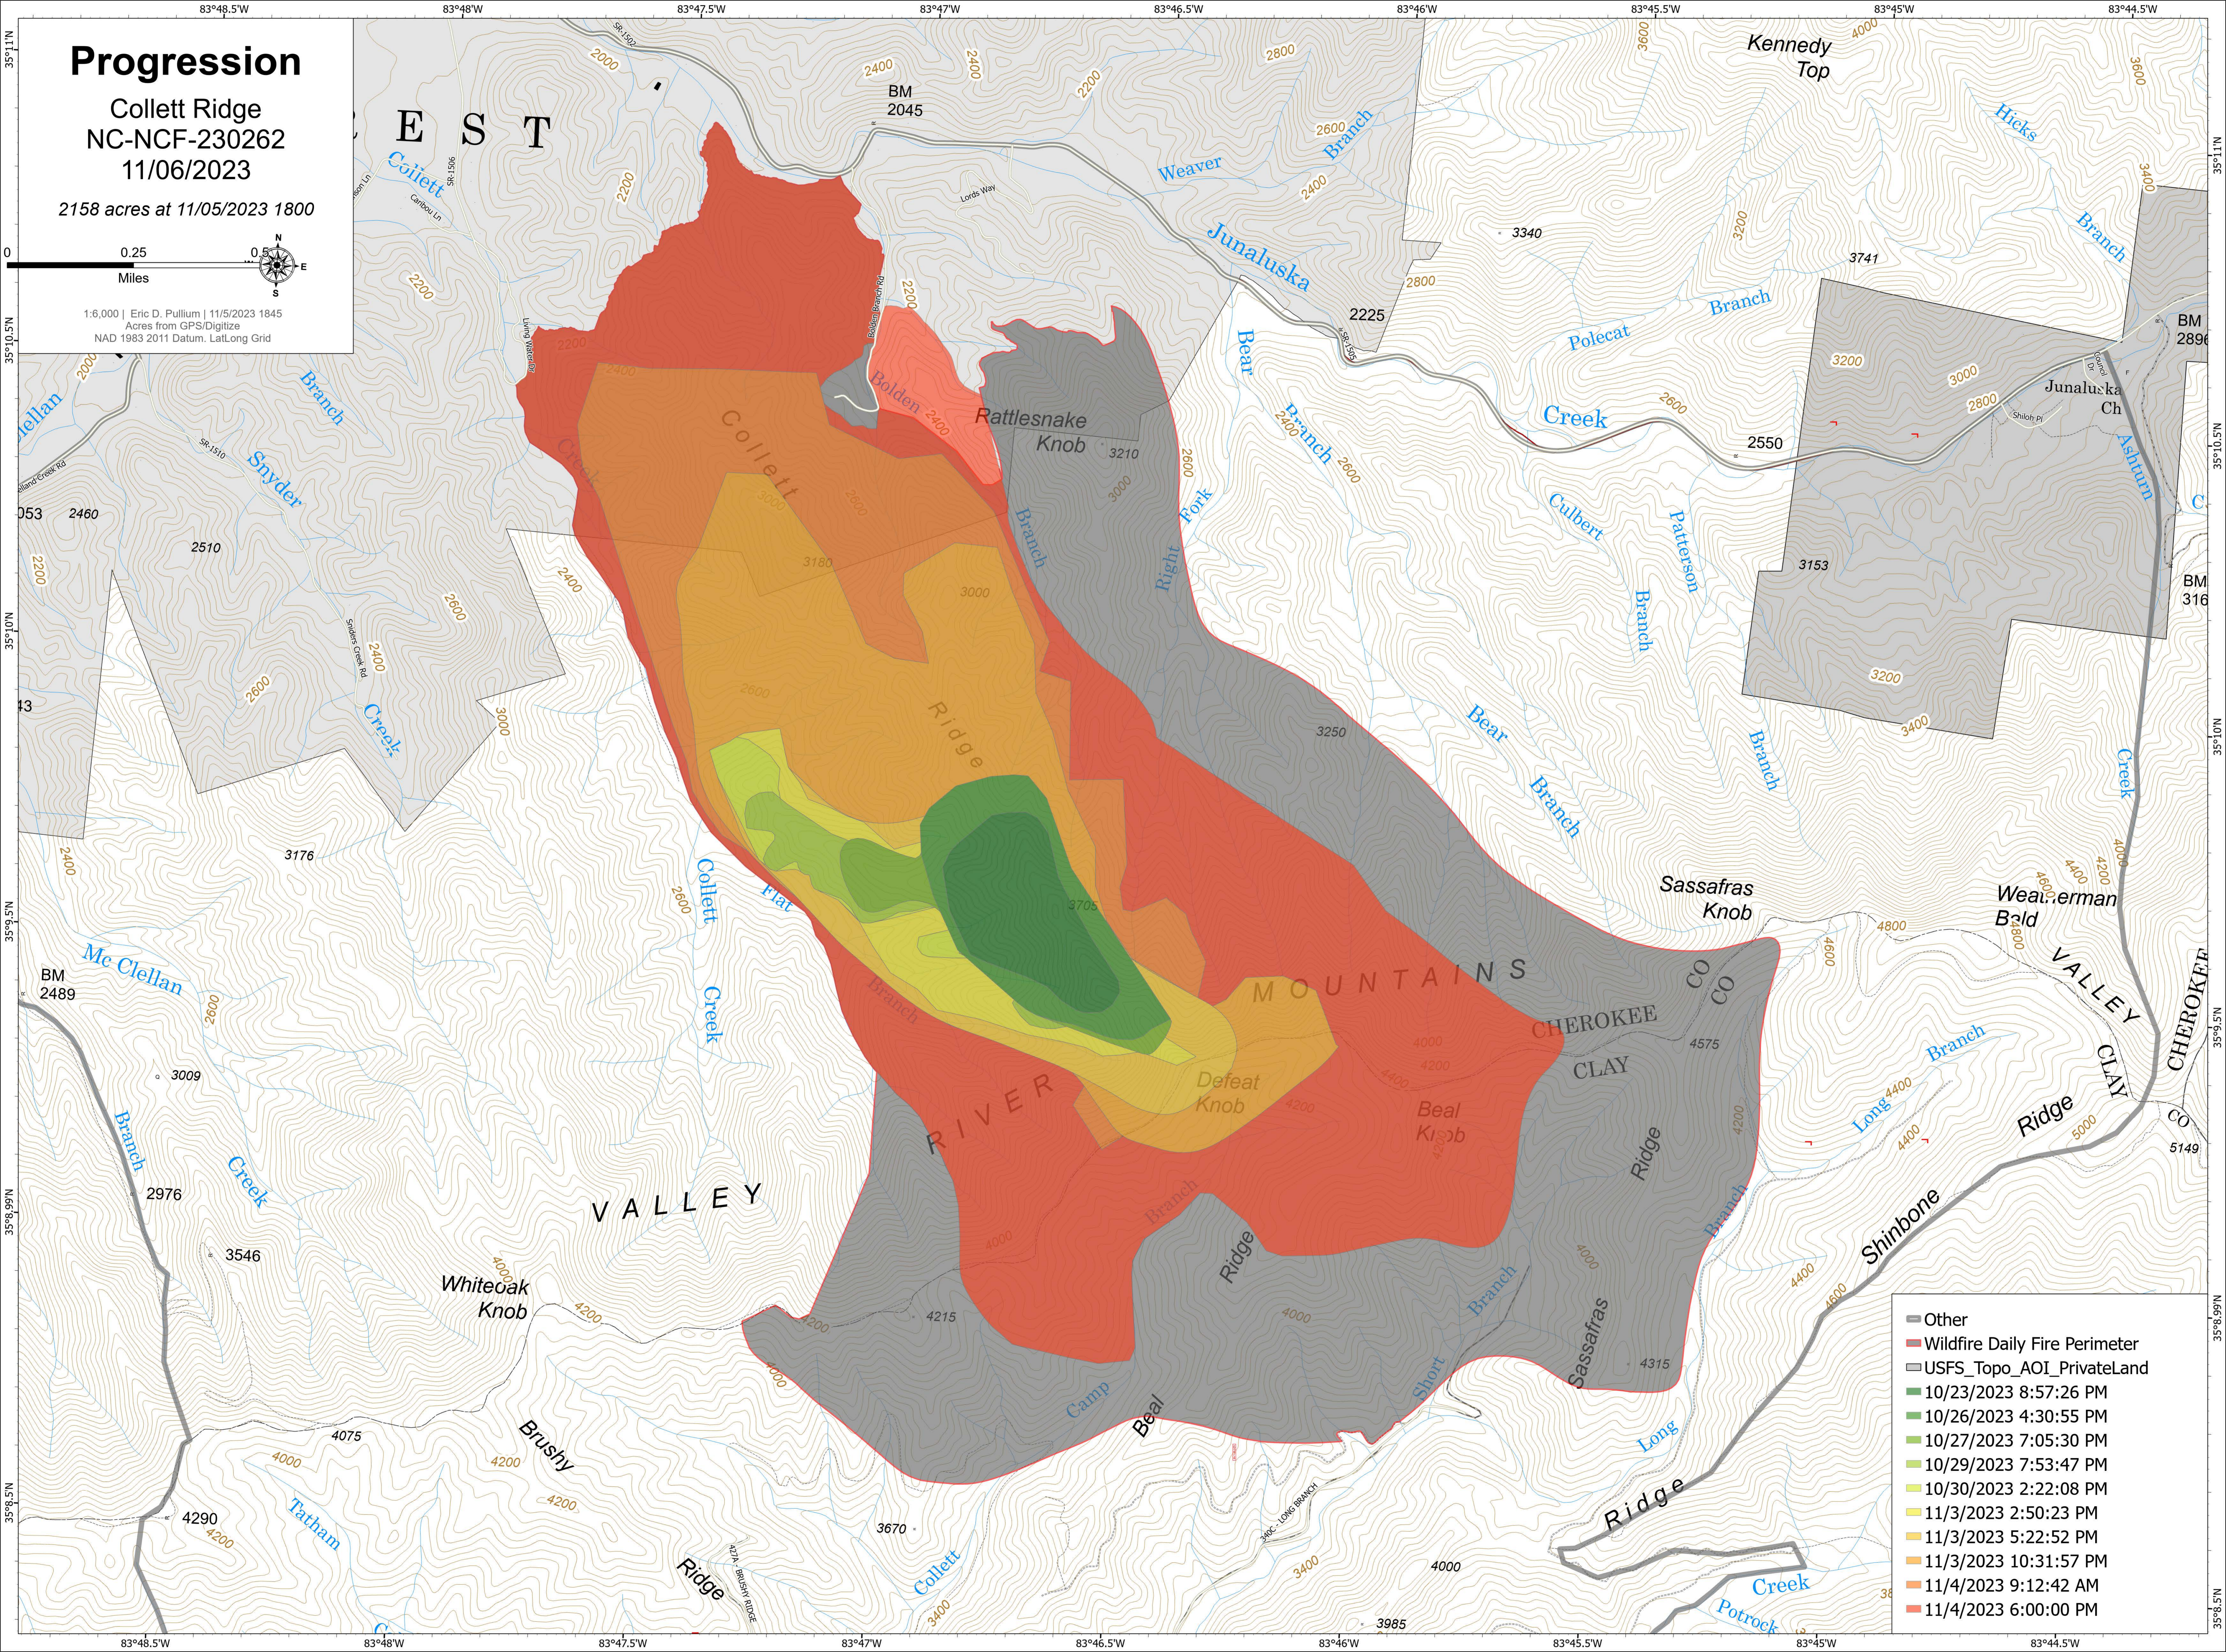

Progression

Collett Ridge
NC-NCF-230262
11/06/2023

2158 acres at 11/05/2023 1800

0.25

Miles

1:6,000 | Eric D. Pullium | 11/5/2023 1845
Acres from GPS/Digitize
NAD 1983 2011 Datum, Lat/Long Grid

- Other
- Wildfire Daily Fire Perimeter
- USFS_Topo_AOI_PrivateLand
- 10/23/2023 8:57:26 PM
- 10/26/2023 4:30:55 PM
- 10/27/2023 7:05:30 PM
- 10/29/2023 7:53:47 PM
- 10/30/2023 2:22:08 PM
- 11/3/2023 2:50:23 PM
- 11/3/2023 5:22:52 PM
- 11/3/2023 10:31:57 PM
- 11/4/2023 9:12:42 AM
- 11/4/2023 6:00:00 PM