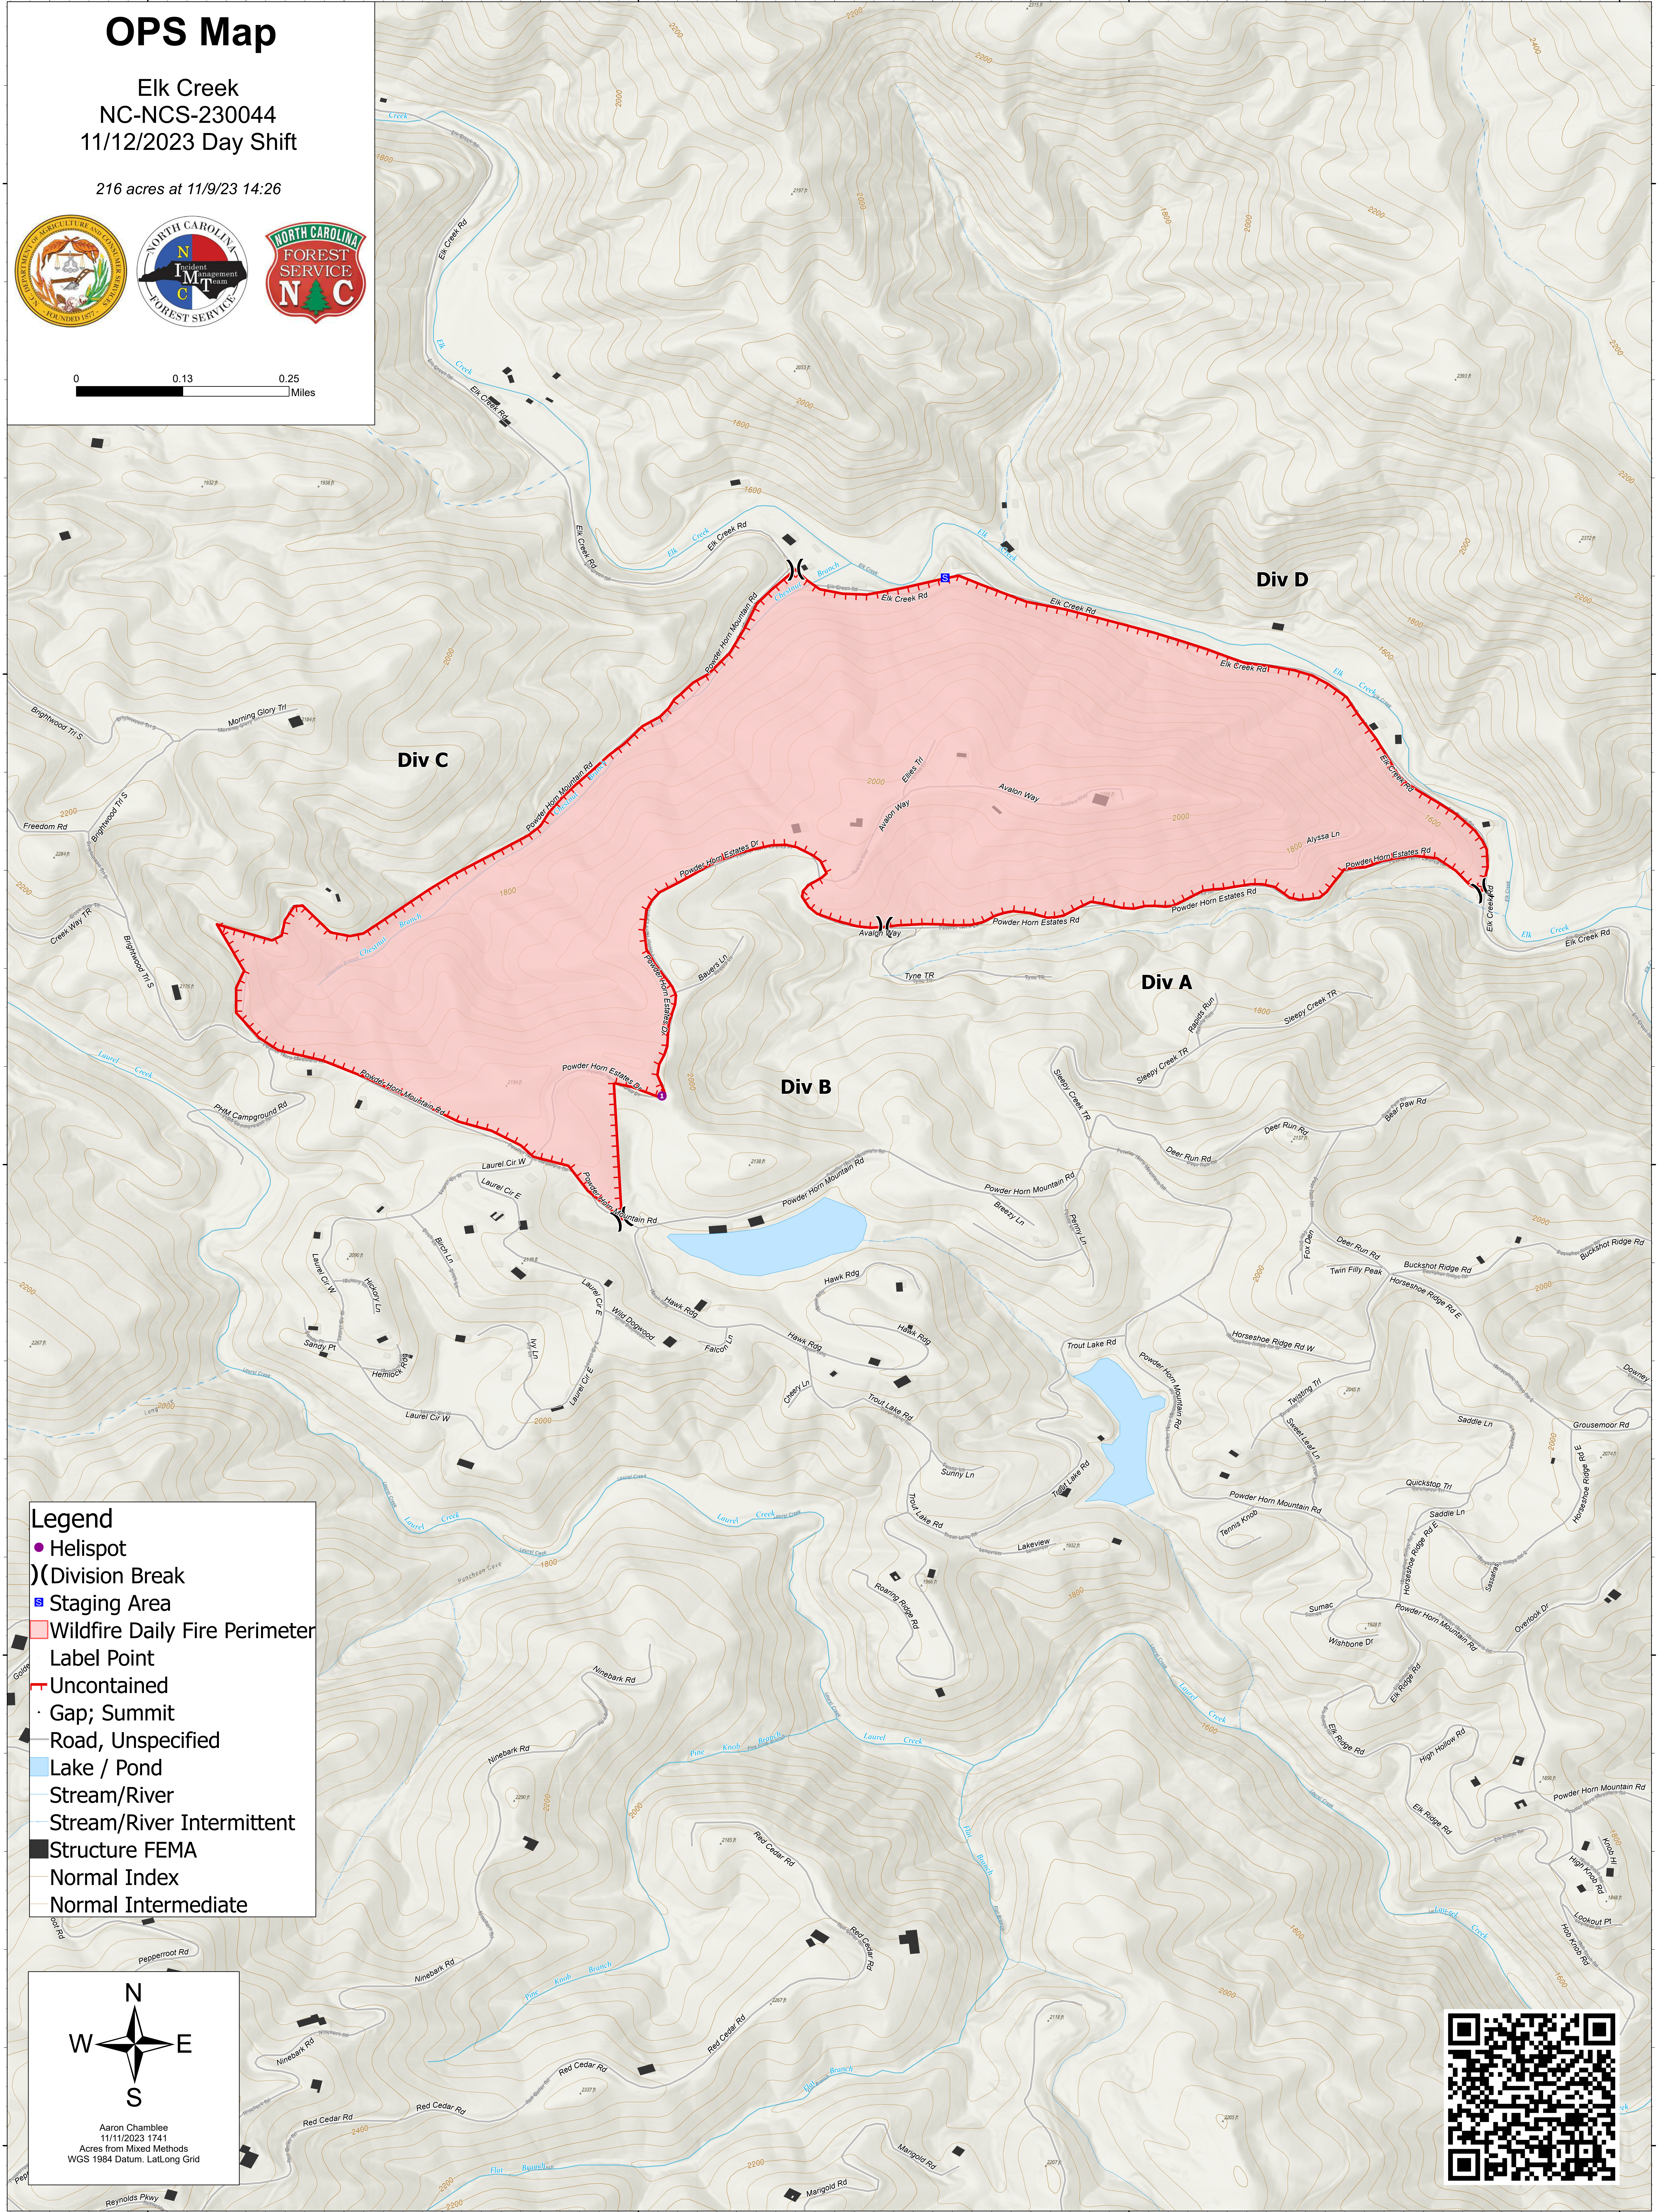

OPS Map

Elk Creek
NC-NCS-230044
11/12/2023 Day Shift

216 acres at 11/9/23 14:26

Legend

- Helispot
-) (Division Break
- Staging Area
- Wildfire Daily Fire Perimeter
- Label Point
- Uncontained
- Gap; Summit
- Road, Unspecified
- Lake / Pond
- Stream/River
- Stream/River Intermittent
- Structure FEMA
- Normal Index
- Normal Intermediate

Aaron Chamblee
11/11/2023 1741
Acres from Mixed Methods
WGS 1984 Datum. Lat/Long Grid