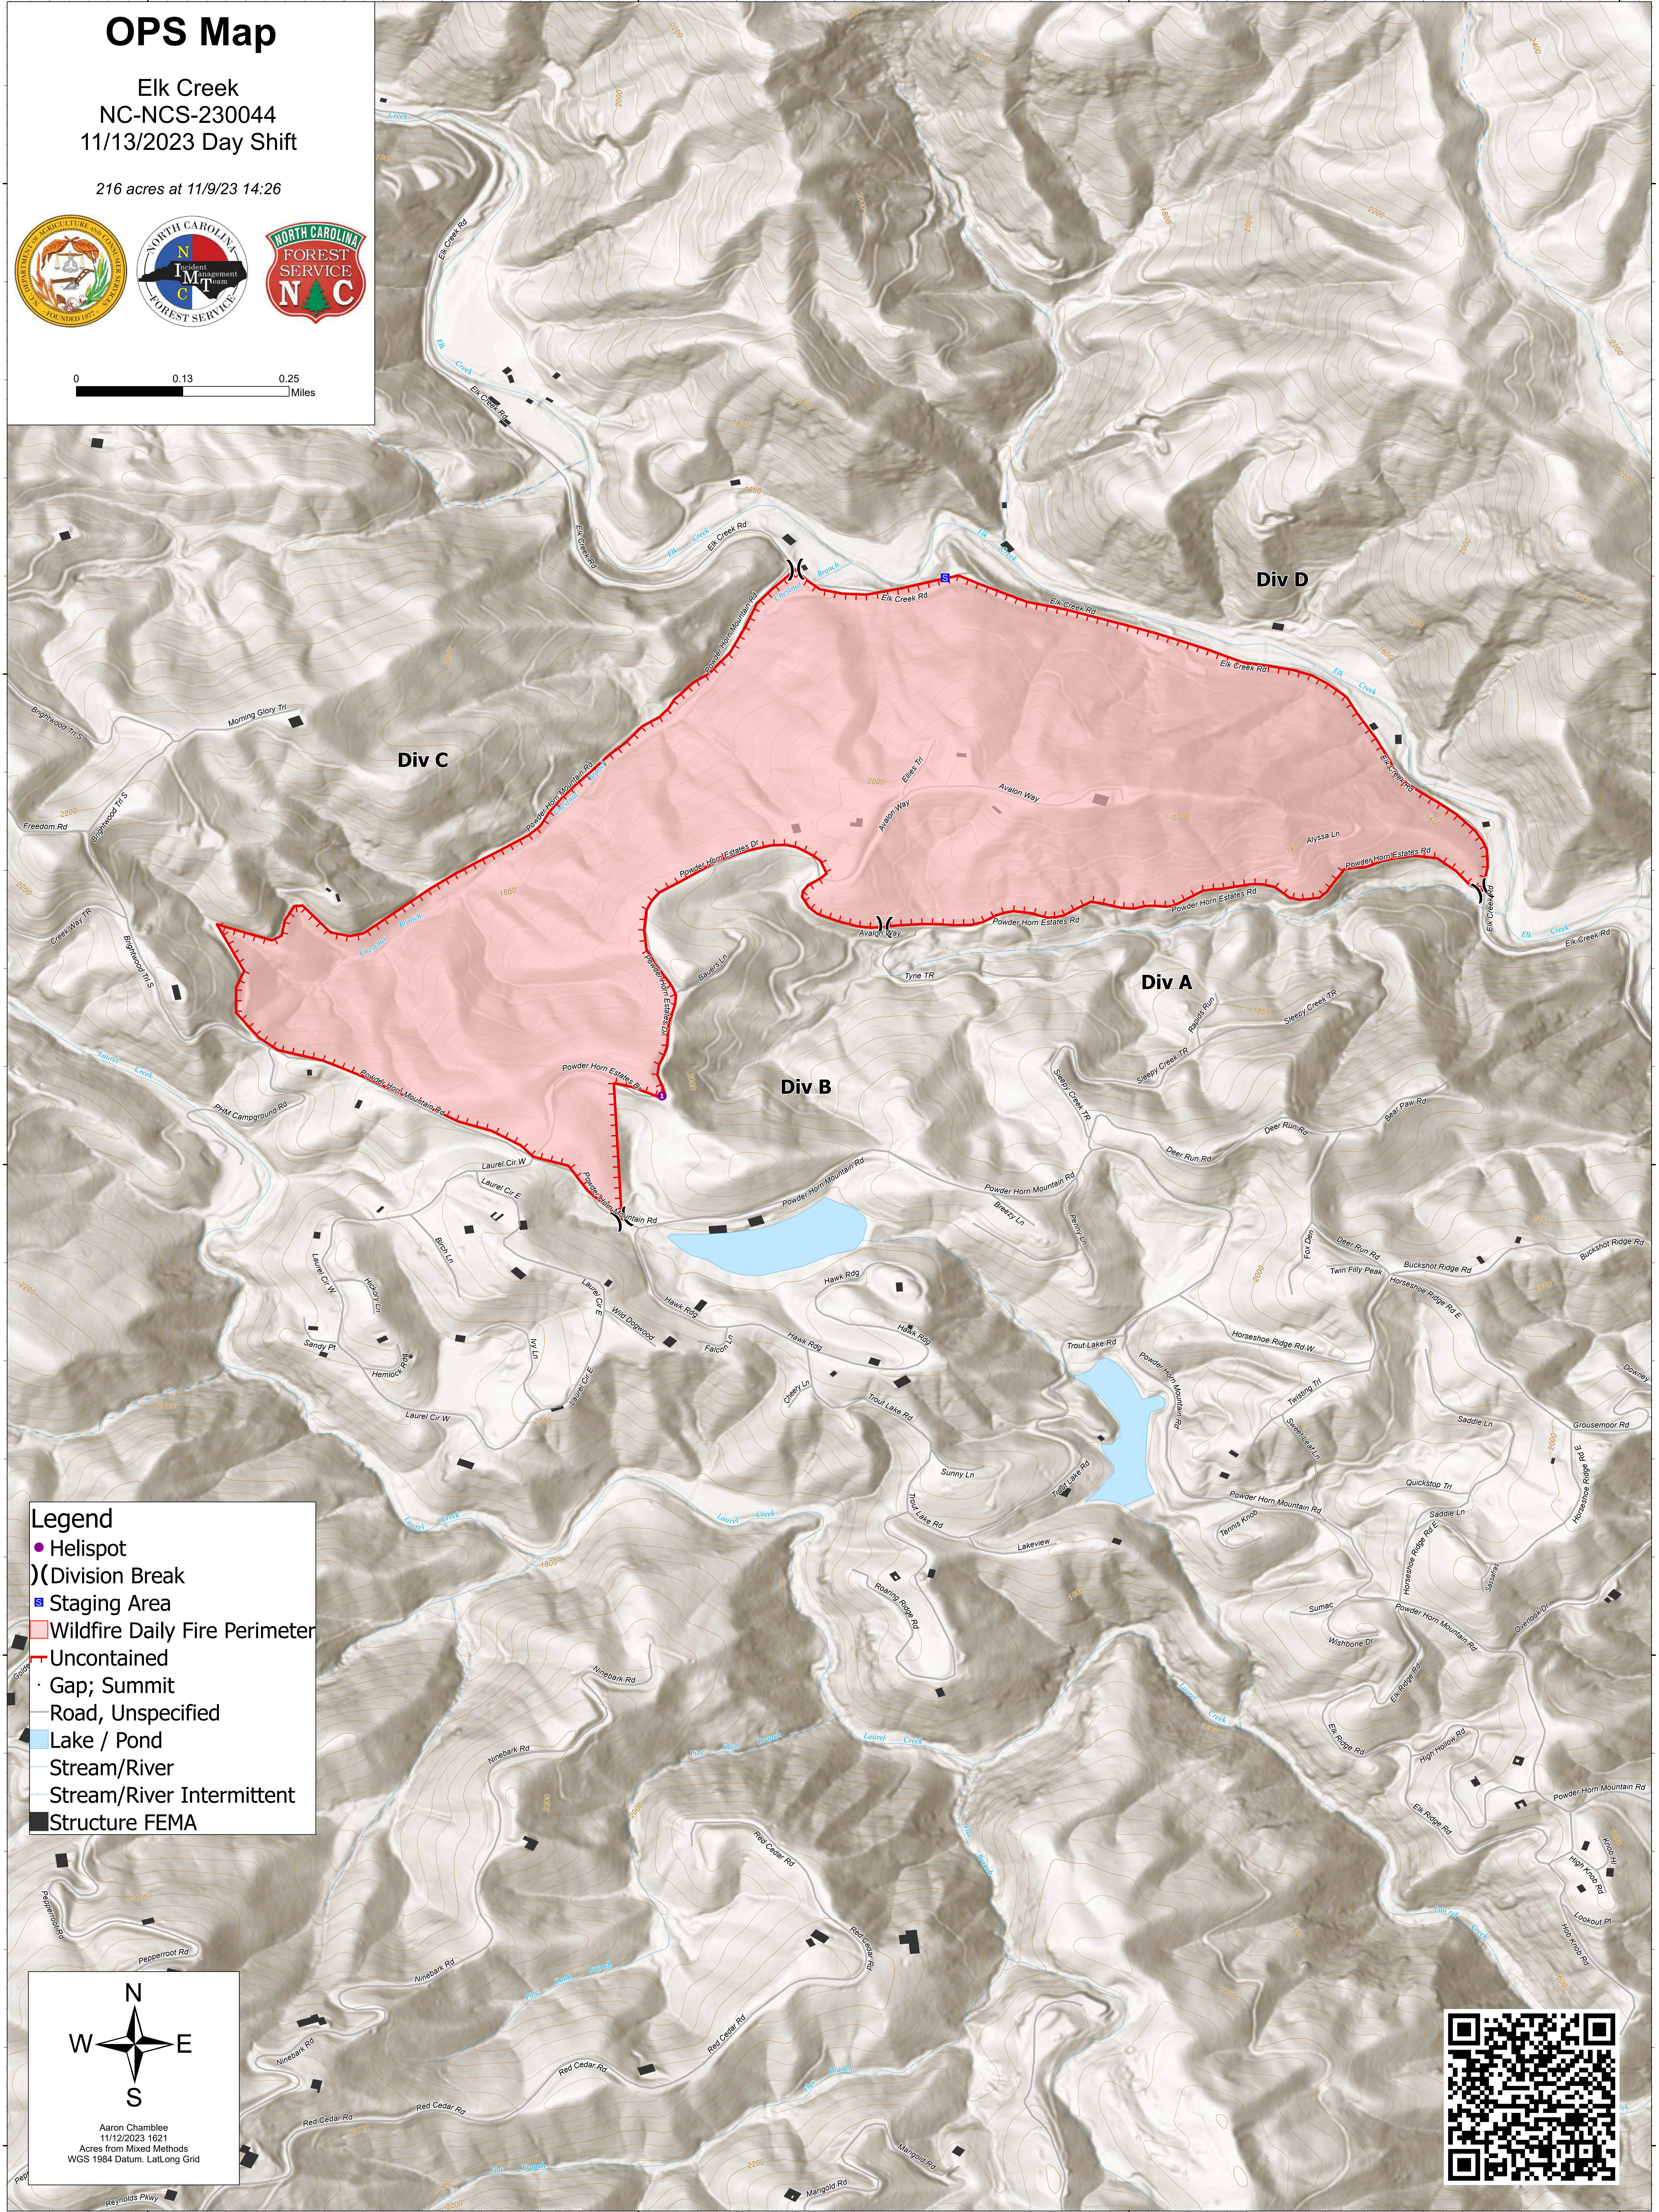

# OPS Map

Elk Creek  
NC-NCS-230044  
11/13/2023 Day Shift

216 acres at 11/9/23 14:26

**Legend**

- Helispot
- )( Division Break
- Staging Area
- Wildfire Daily Fire Perimeter
- Uncontained
- Gap; Summit
- Road, Unspecified
- Lake / Pond
- Stream/River
- Stream/River Intermittent
- Structure FEMA

Aaron Chamblee  
11/12/2023 1621  
Acres from Mixed Methods  
WGS 1984 Datum. Lat/Long Grid