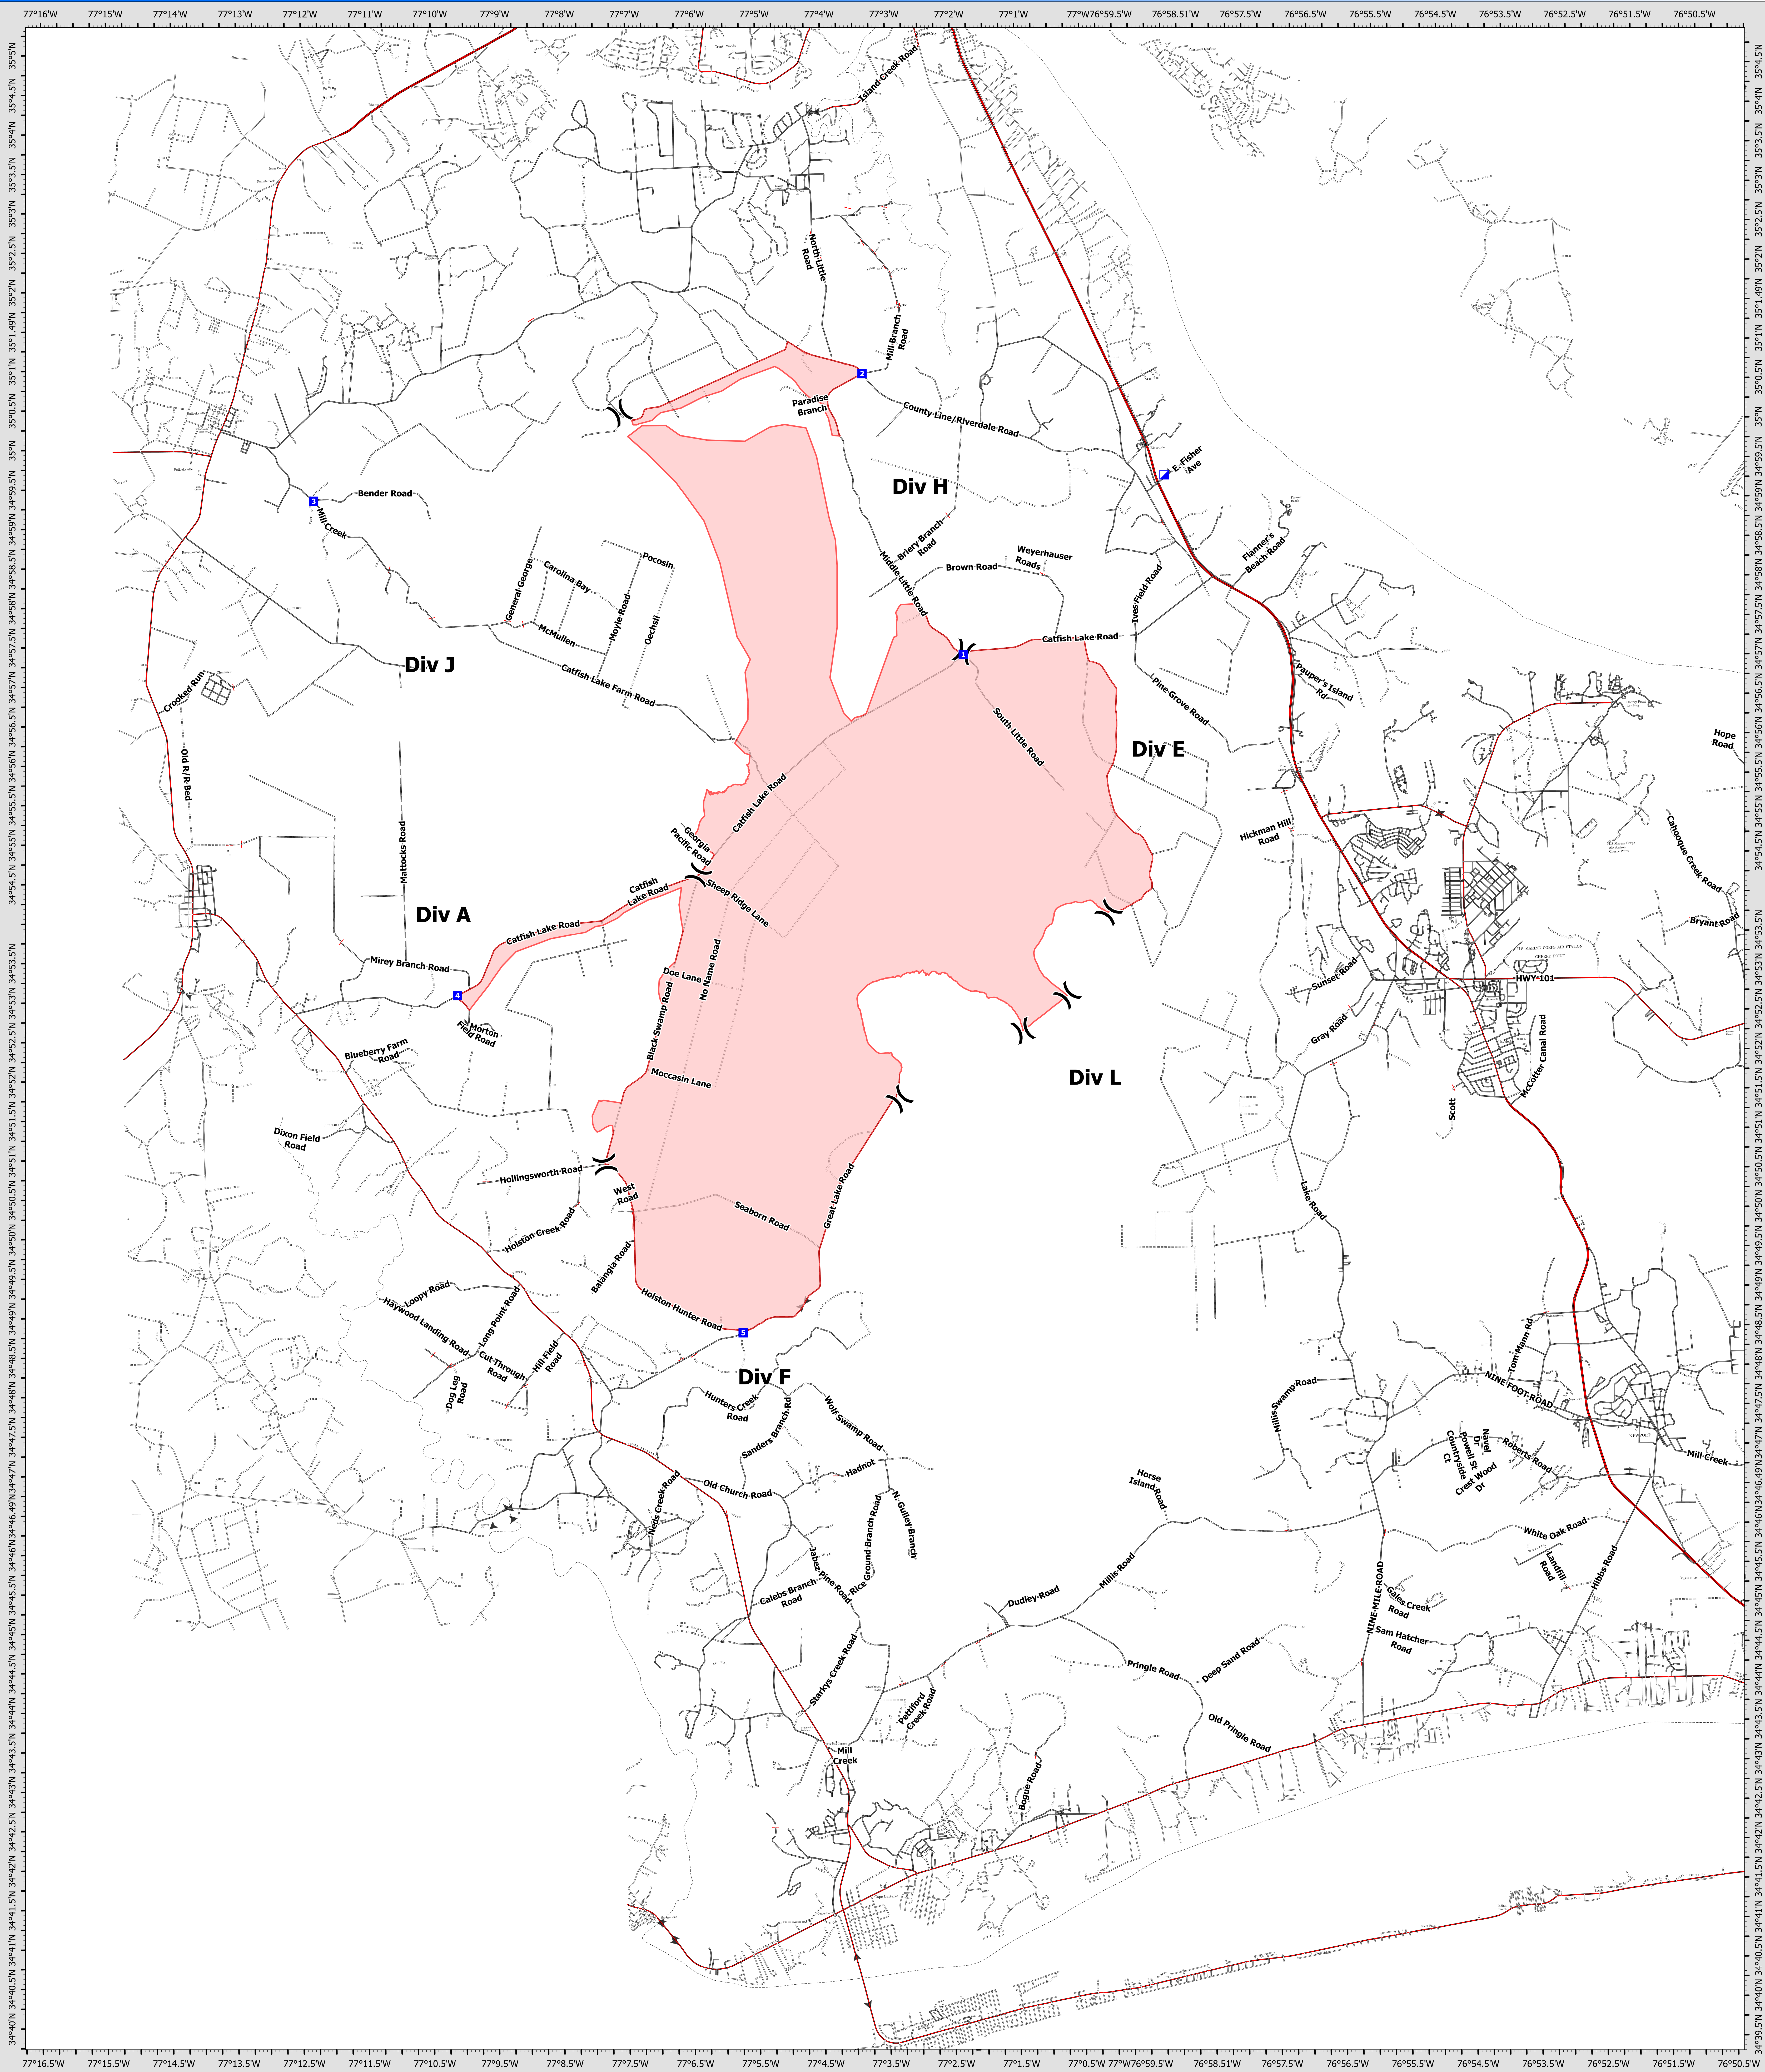

# Transportation

**Transportation**  
 Great Lakes  
 NCNCF-230180  
 04/23/2023

- ▶ Abutment - Bridge
- Gate
- Highway
- Marine Highway
- Parking
- Road - Light Duty - Dirt
- Road - Light Duty - Gravel
- Road - Light Duty - Paved
- Road - Light Duty - Unspecified Composition
- Road - Unimproved
- ▭ Wildfire Daily Fire Perimeter

0 0.3 0.5 1 1.5 2 Miles Datum: NAD 1983 2011

Author Name Updated: 4/22/2023 1831