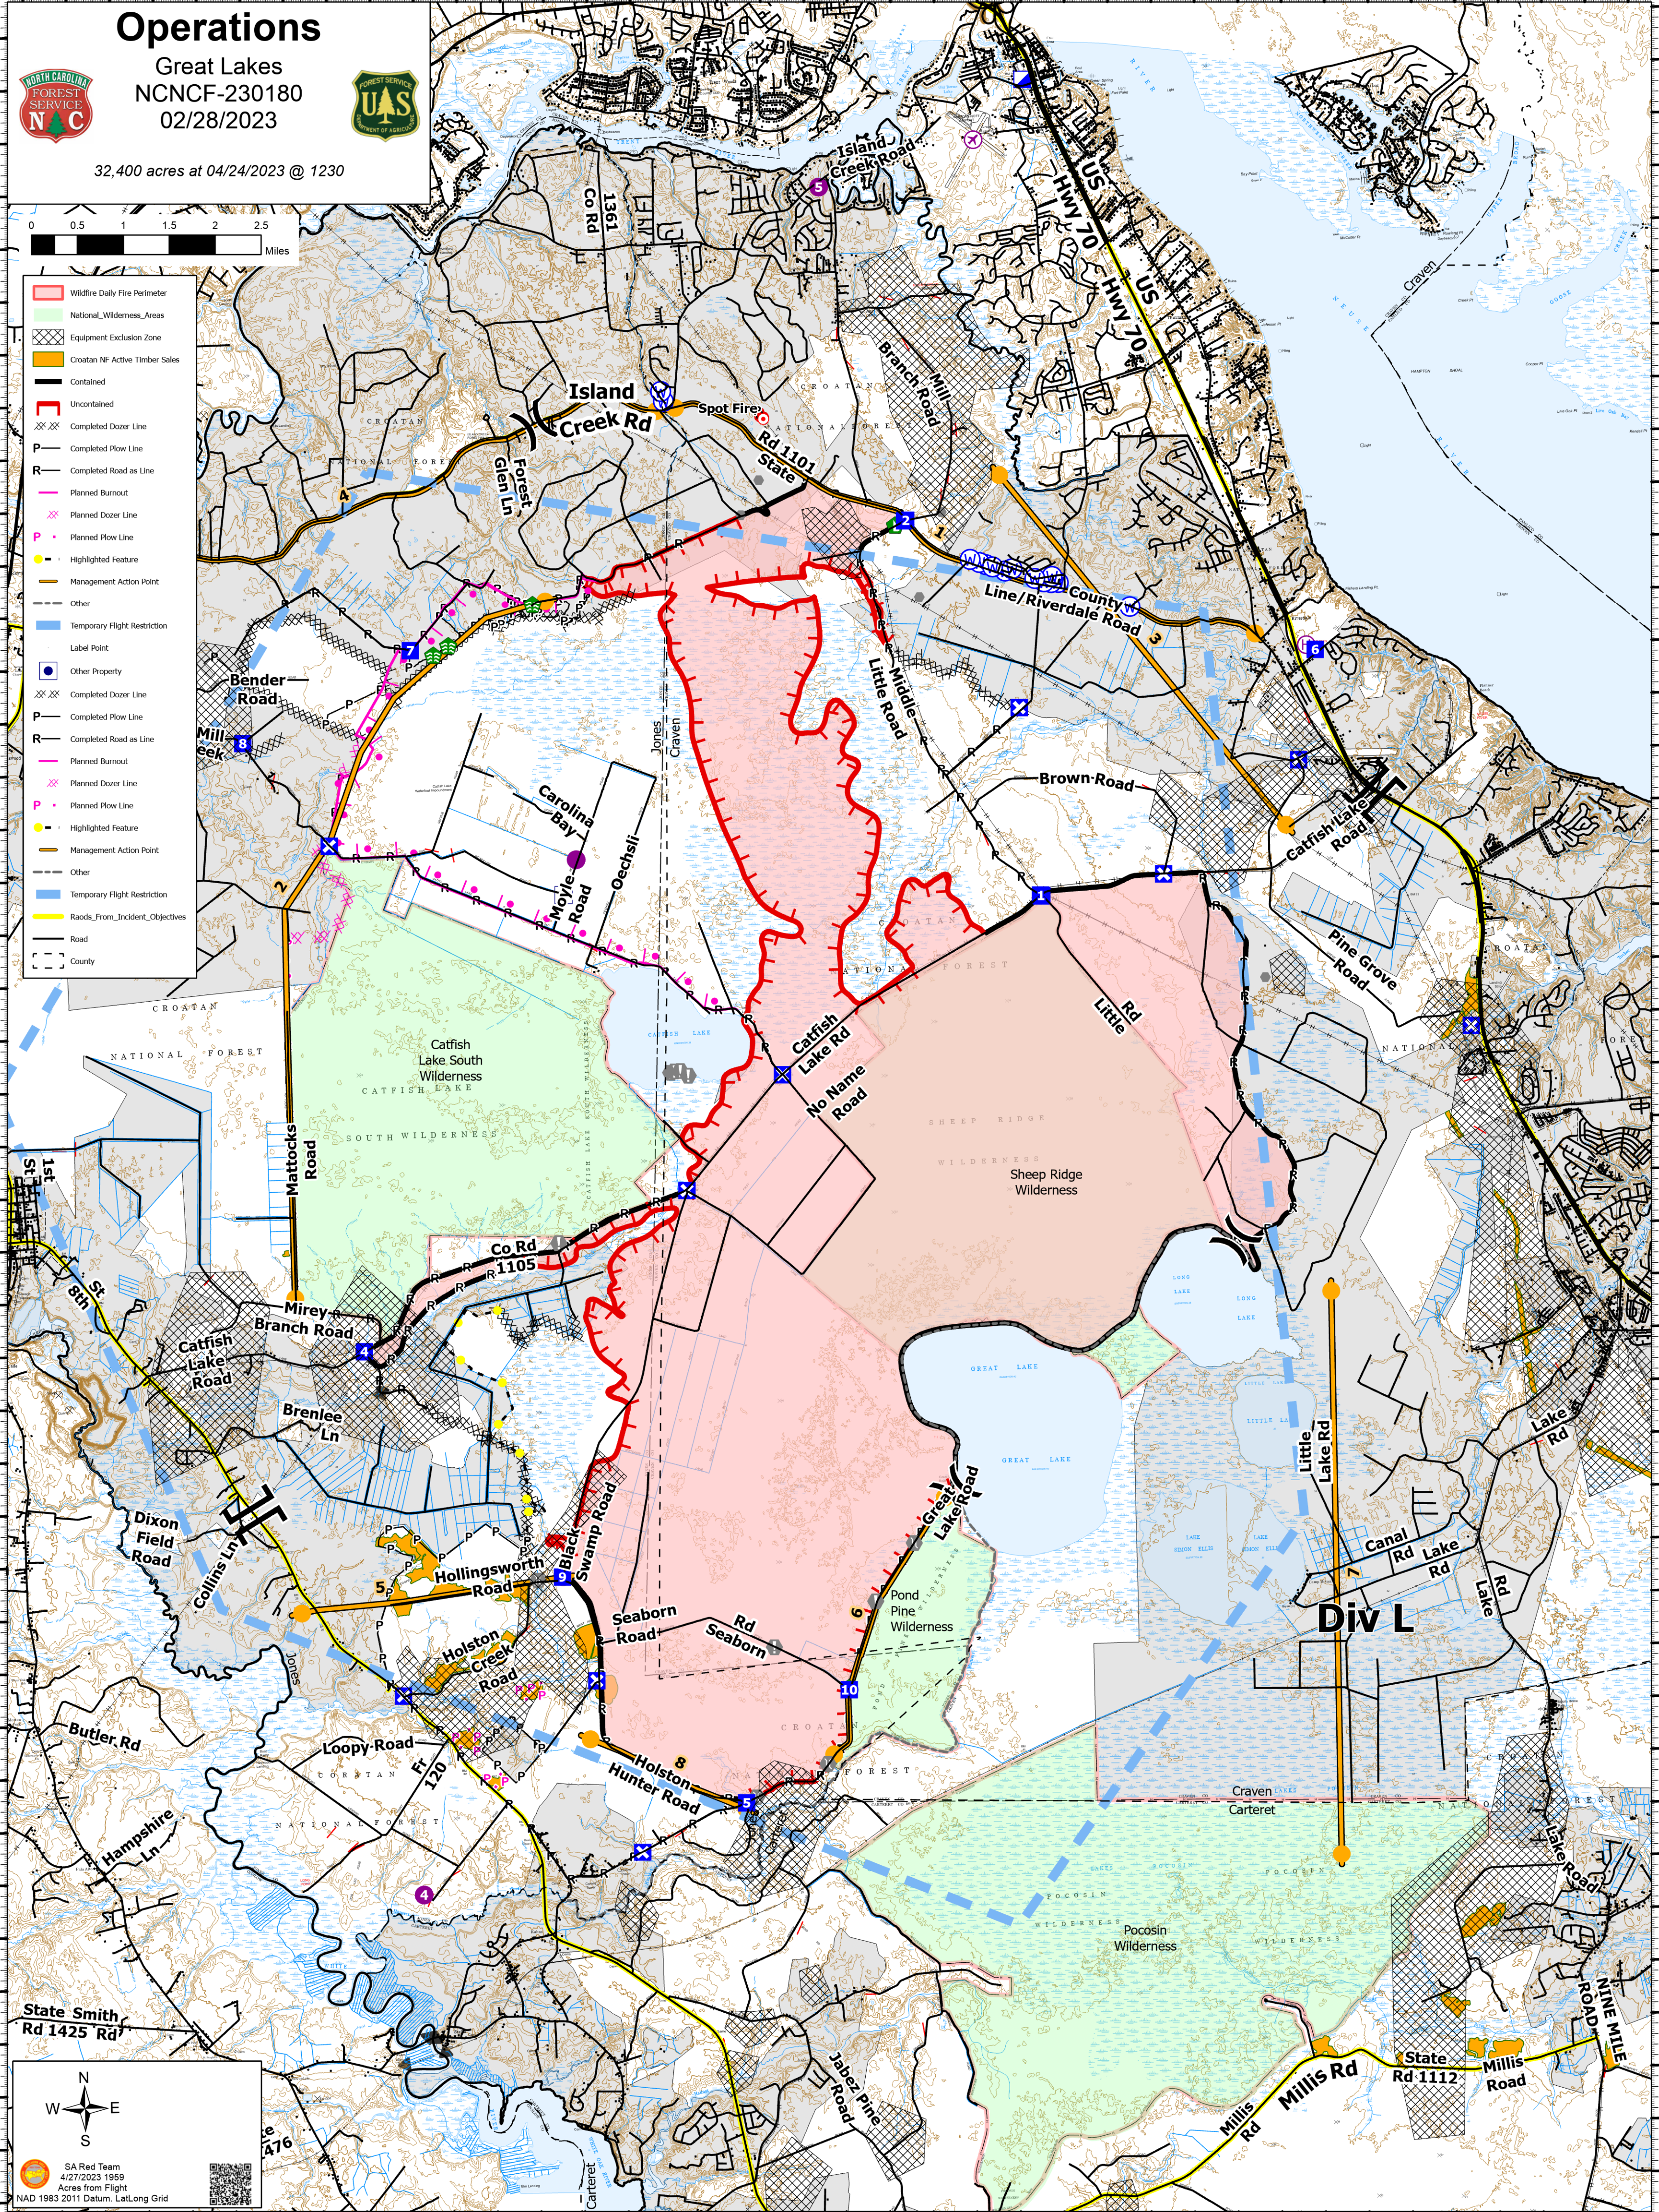

Operations

Great Lakes
NCNCF-230180
02/28/2023

32,400 acres at 04/24/2023 @ 1230

- Wildfire Daily Fire Perimeter
- National_Wilderness_Areas
- Equipment Exclusion Zone
- Croatan NF Active Timber Sales
- Contained
- Uncontained
- Completed Dozer Line
- Completed Plow Line
- Completed Road as Line
- Planned Burnout
- Planned Dozer Line
- Planned Plow Line
- Highlighted Feature
- Management Action Point
- Other
- Temporary Flight Restriction
- Label Point
- Other Property
- Completed Dozer Line
- Completed Plow Line
- Completed Road as Line
- Planned Burnout
- Planned Dozer Line
- Planned Plow Line
- Highlighted Feature
- Management Action Point
- Other
- Temporary Flight Restriction
- Roads_From_Incident_Objects
- Road
- County

SA Red Team
4/27/2023 1959
Acres from Flight
NAD 1983 2011 Datum, Lat,Long Grid