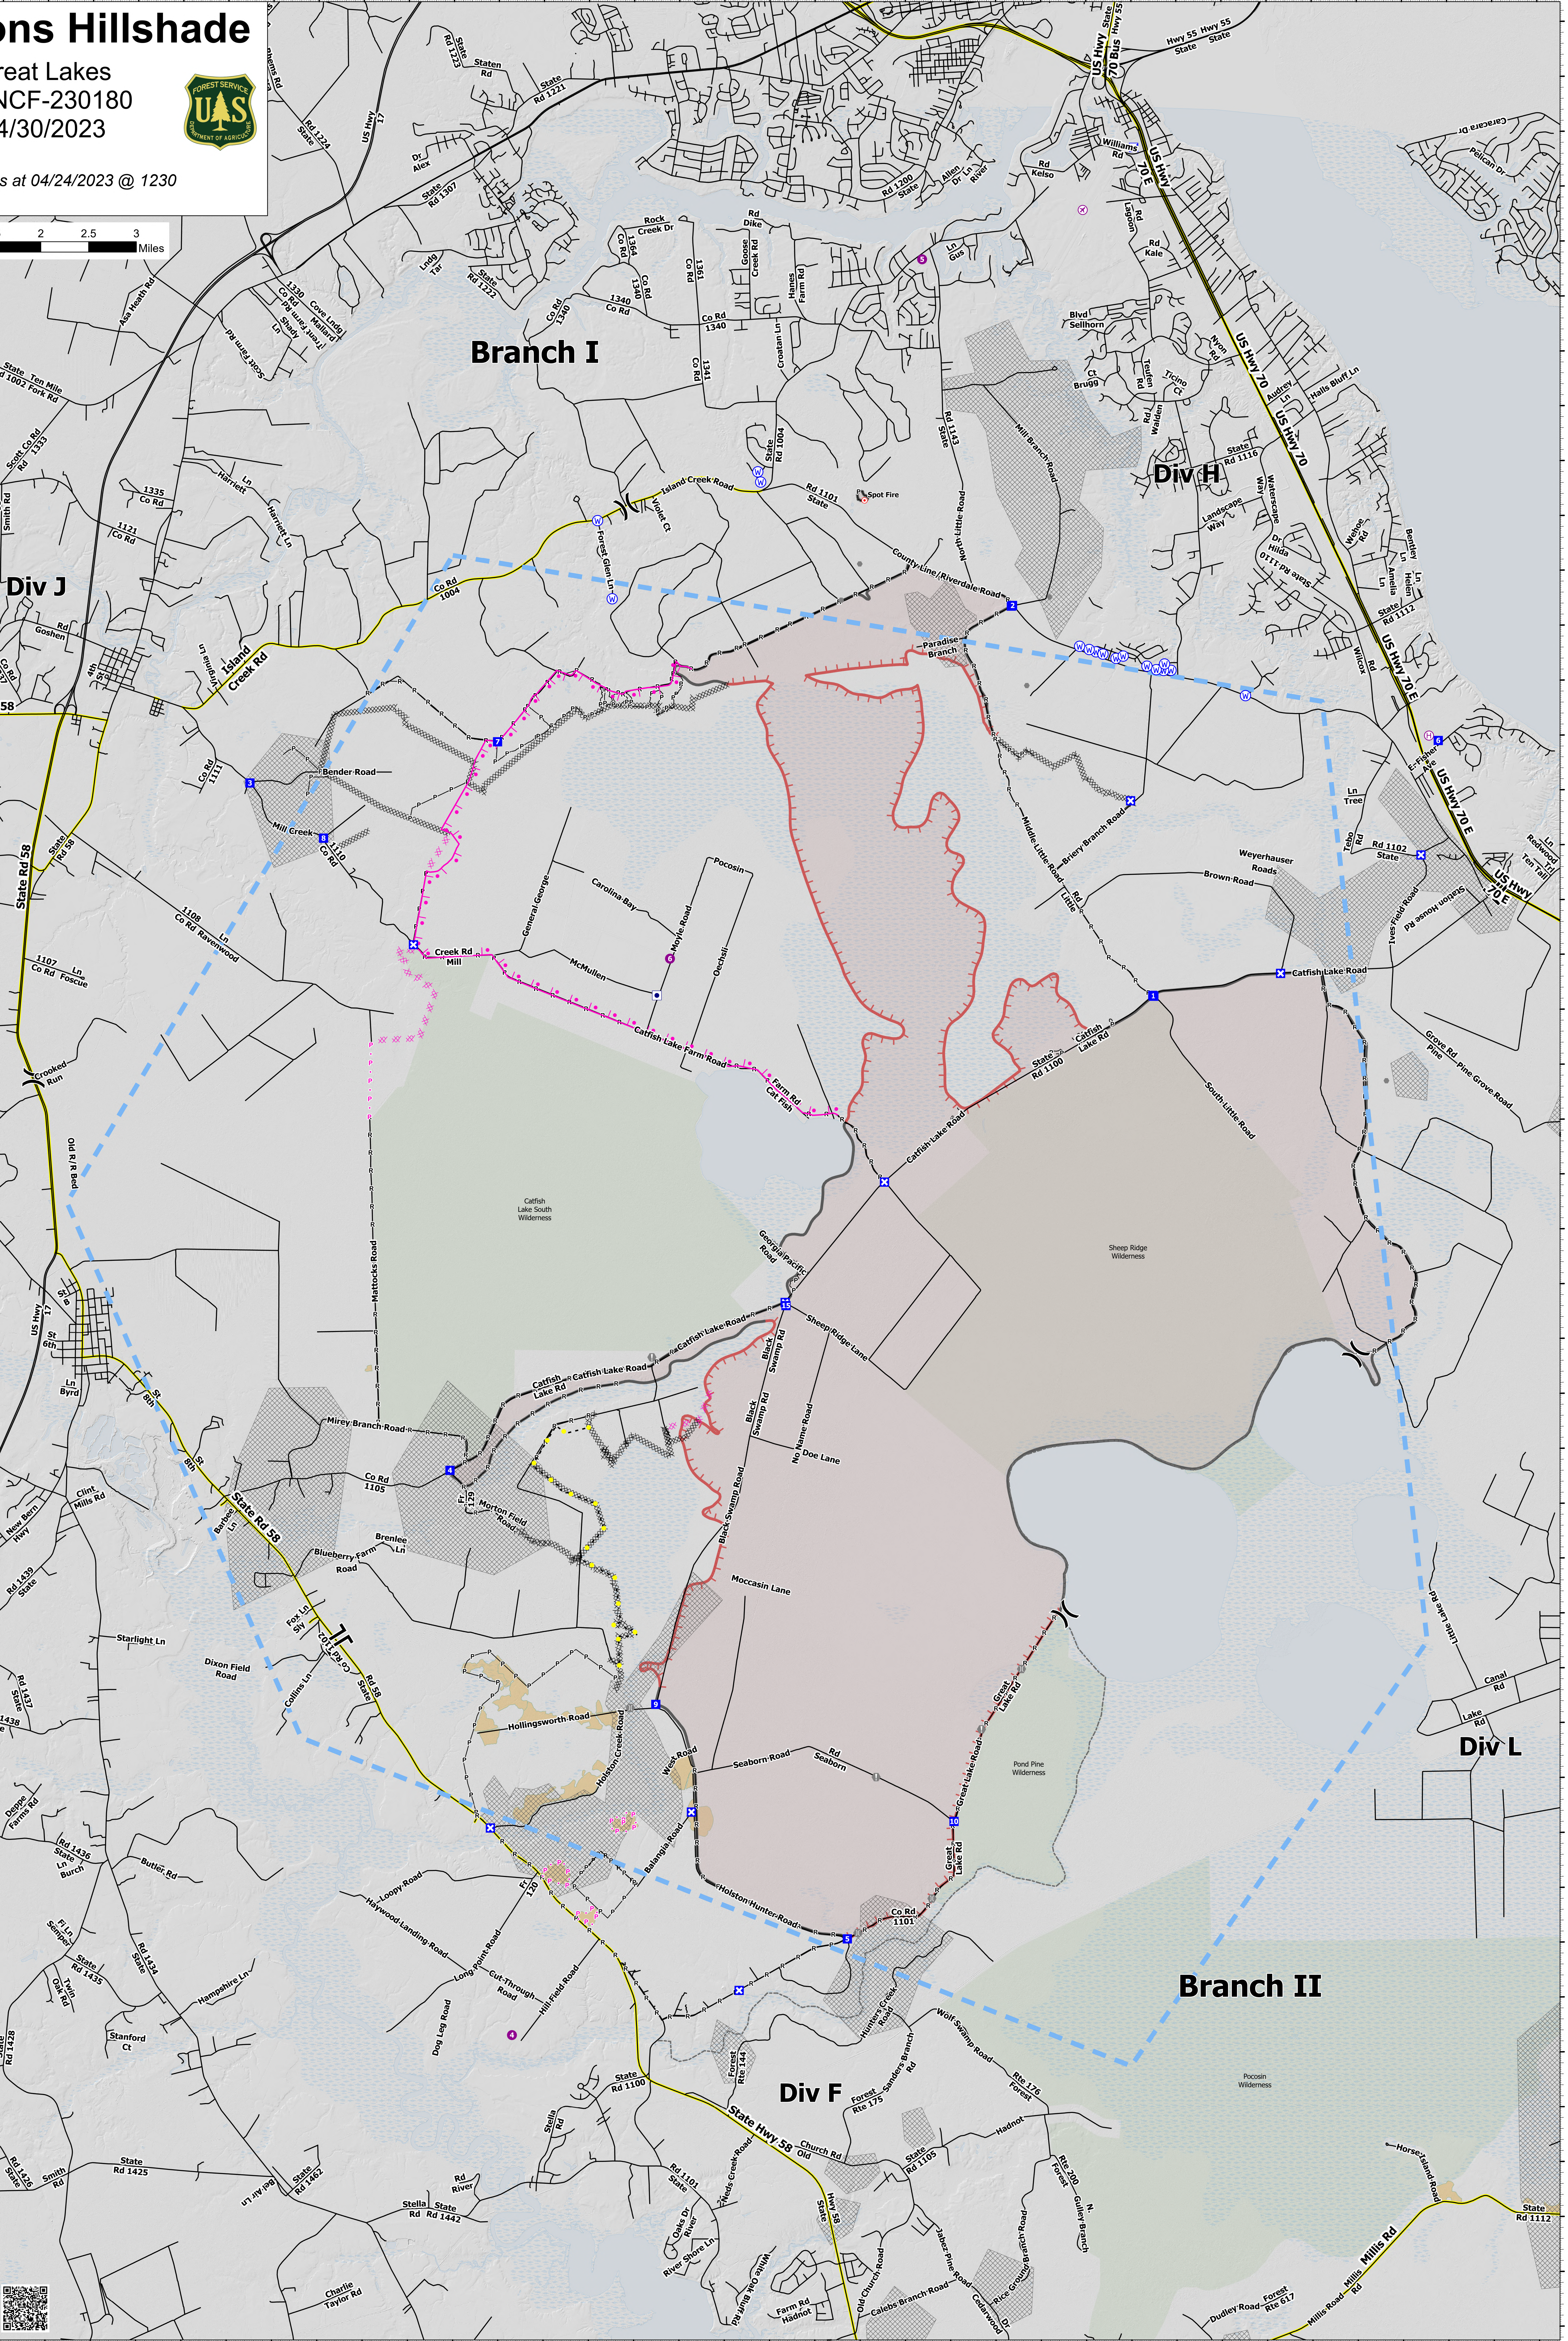

Operations Hillshade

Great Lakes
NCNCF-230180
04/30/2023

32,400 acres at 04/24/2023 @ 1230

- Marsh/Swamp/Muskeg
- Open Water - Perennial
- Airstrip or Airport
- Helispot
- Helibase
- Division Break
- Branch Break
- Incident Command Post
- Drop Point
- Closure
- Hot Spot - Spot Fire
- Value at Risk
- Other
- Bridge
- Water Source
- Other Property
- Completed Dozer Line
- Completed Plow Line
- Completed Road as Line
- Planned Burnout
- Planned Dozer Line
- Planned Plow Line
- Highlighted Feature
- Other
- Temporary Flight Restriction
- Roads
- FS Roads
- Incident Objectives Roads
- Equipment Exclusion Zone
- Contained
- Uncontained
- Wildfire Daily Fire Perimeter
- Croatan NF Active Timber Sales
- National Wilderness Areas

SA Red Team
4/29/2023 1700
Acres from Flight
NAD 1983 2011 Datum, LatLong Grid

Branch I

Div J

Div A

Div F

Div H

Div L

Branch II