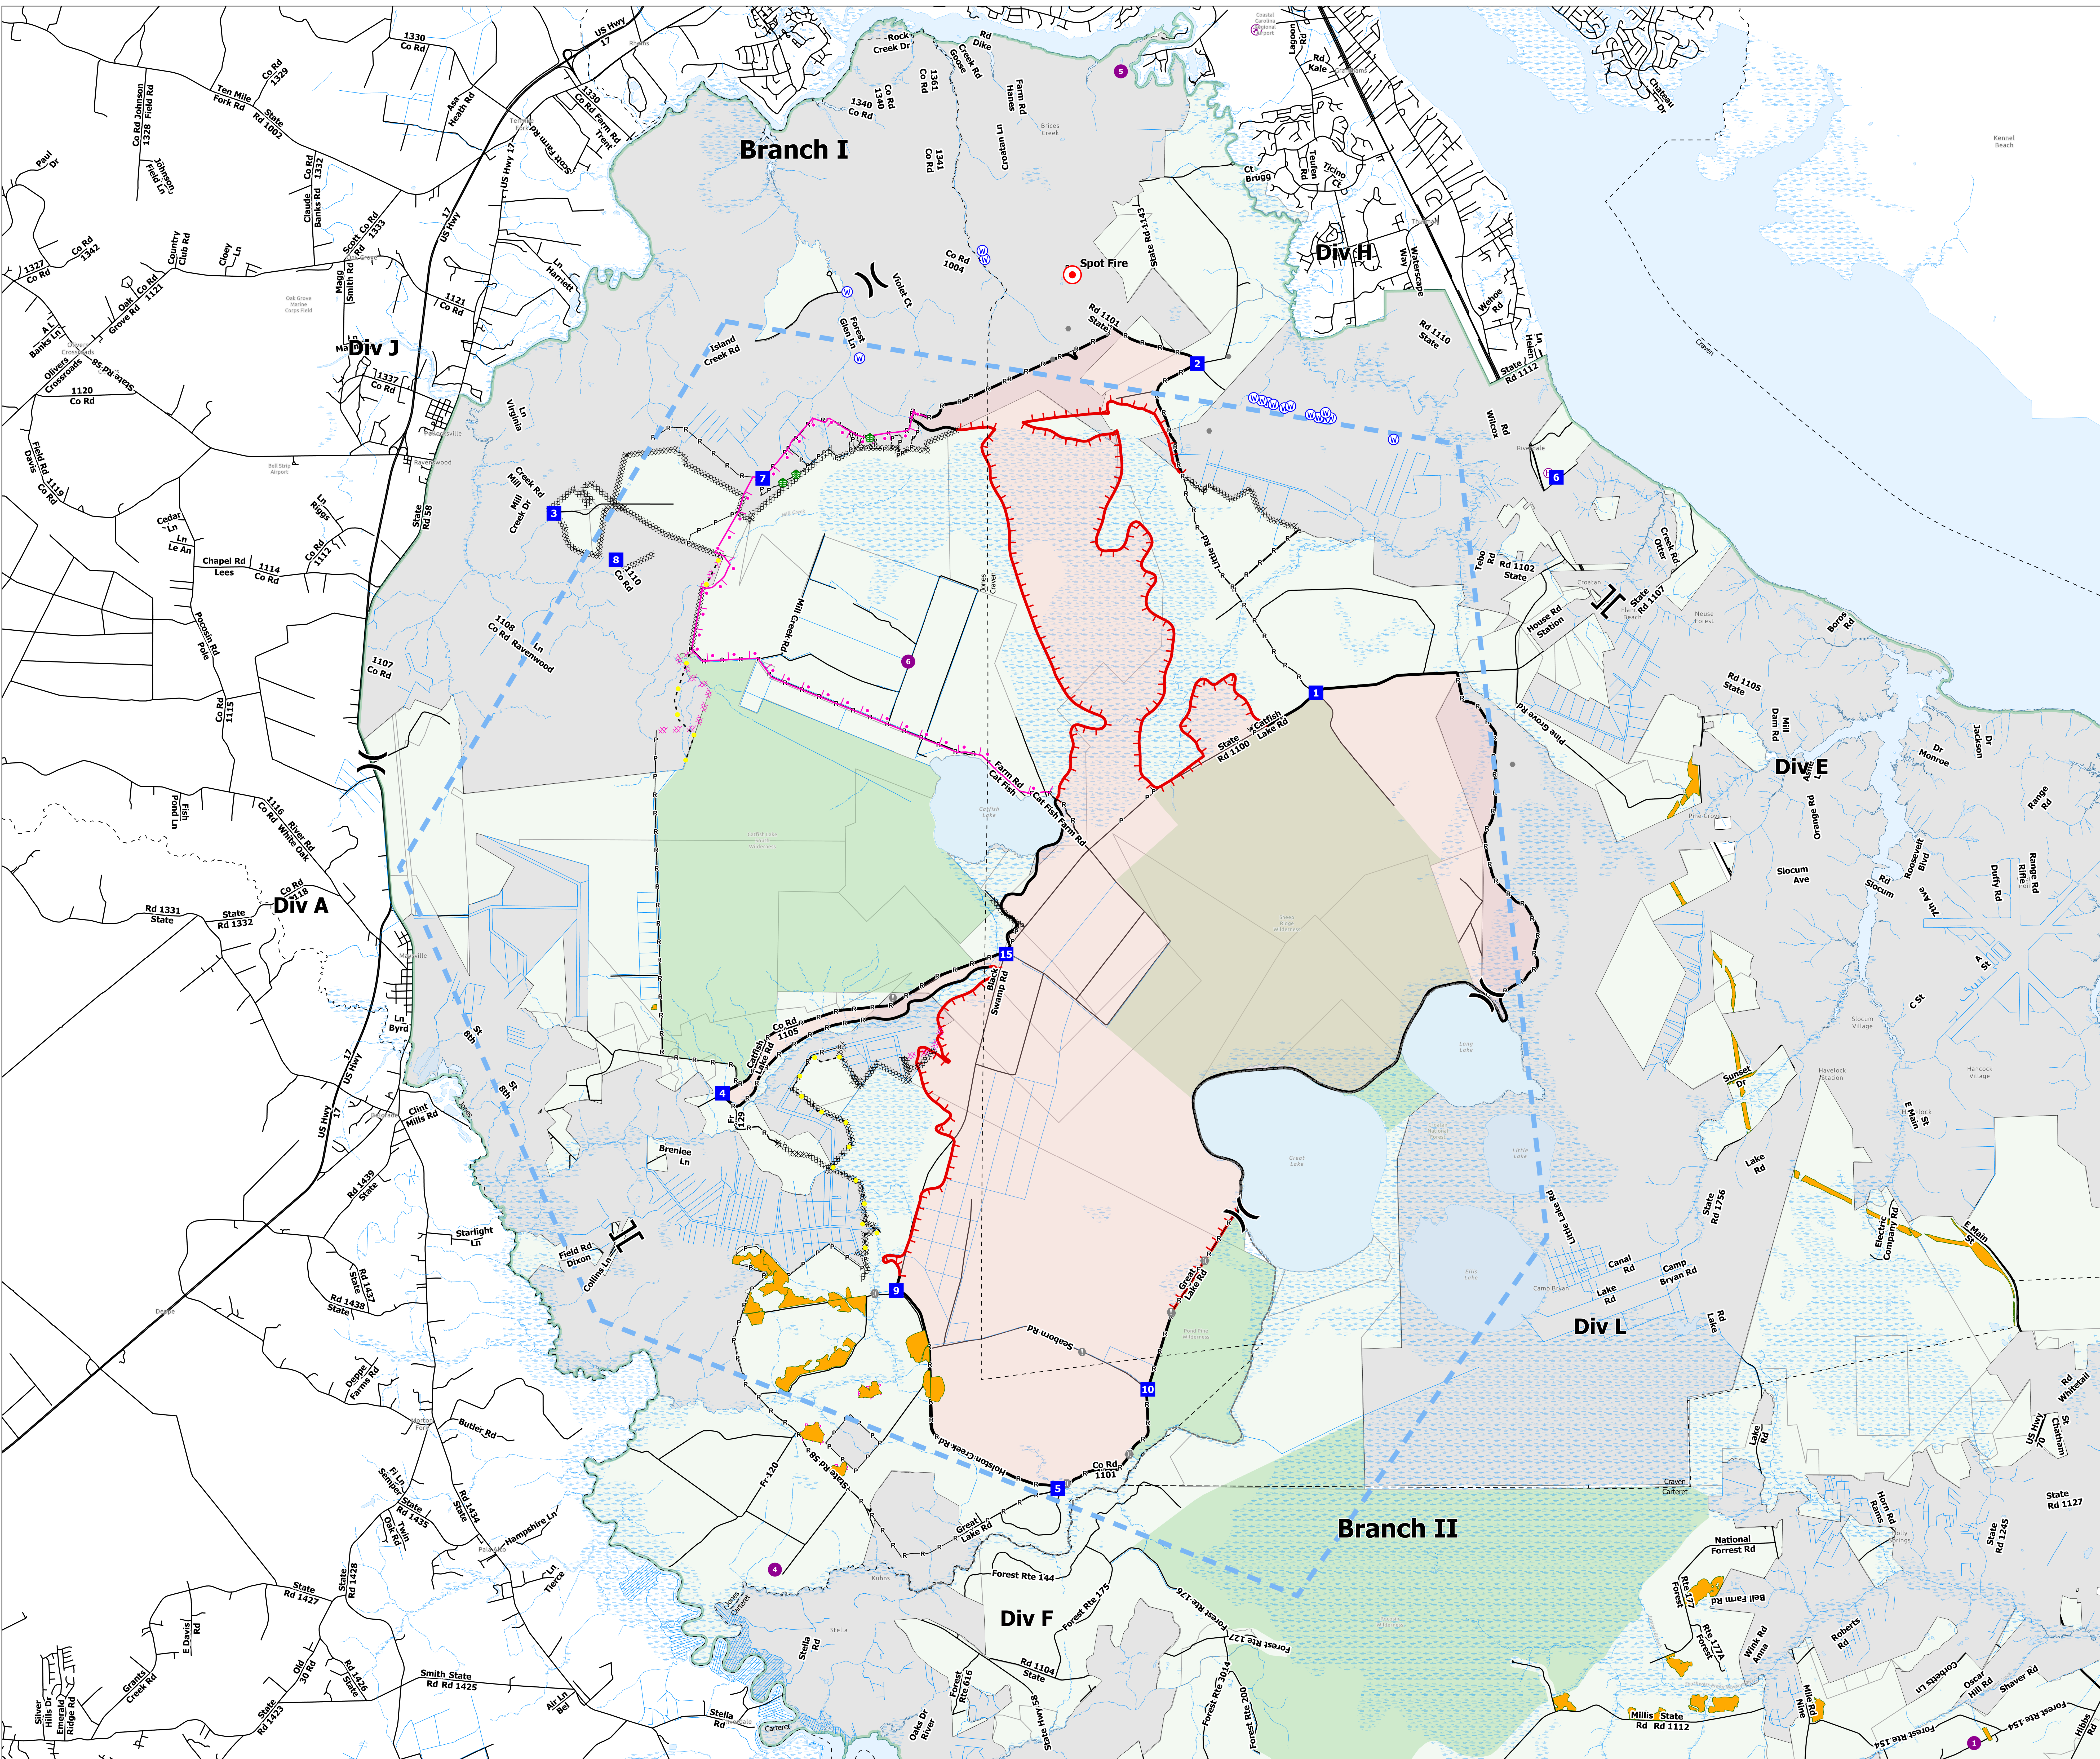

Briefing

Great Lakes
NCNCF-230180

04/30/2023

32,400 acres
04/24/2023 @ 1230

- ⊗ Airstrip or Airport
- Helispot
- ⊕ Helibase
- ⎓ Division Break
- ⎓ Branch Break
- Drop Point
- ⊙ Hot Spot - Spot Fire
- Value at Risk
- Other
- ⊗ Gate
- ⊗ Bridge
- Stream Crossing
- ⊗ Water Source
- ⊗ Completed Dozer Line
- ⊗ Completed Plow Line
- ⊗ Completed Road as Line
- ⊗ Planned Burnout
- ⊗ Planned Dozer Line
- ⊗ Planned Plow Line
- ⊗ Highlighted Feature
- ⊗ Other
- ⊗ Temporary Flight Restriction
- ⊗ Contained
- ⊗ Uncontained
- ⊗ Wildfire Daily Fire Perimeter
- ⊗ Non-FS Lands
- ⊗ County
- ⊗ Wilderness Areas
- ⊗ Road
- ⊗ Croatan NF

SA Red Team
4/29/2023 1854
Acres from Flight
NAD 1983 2011 Datum, LatLong Grid