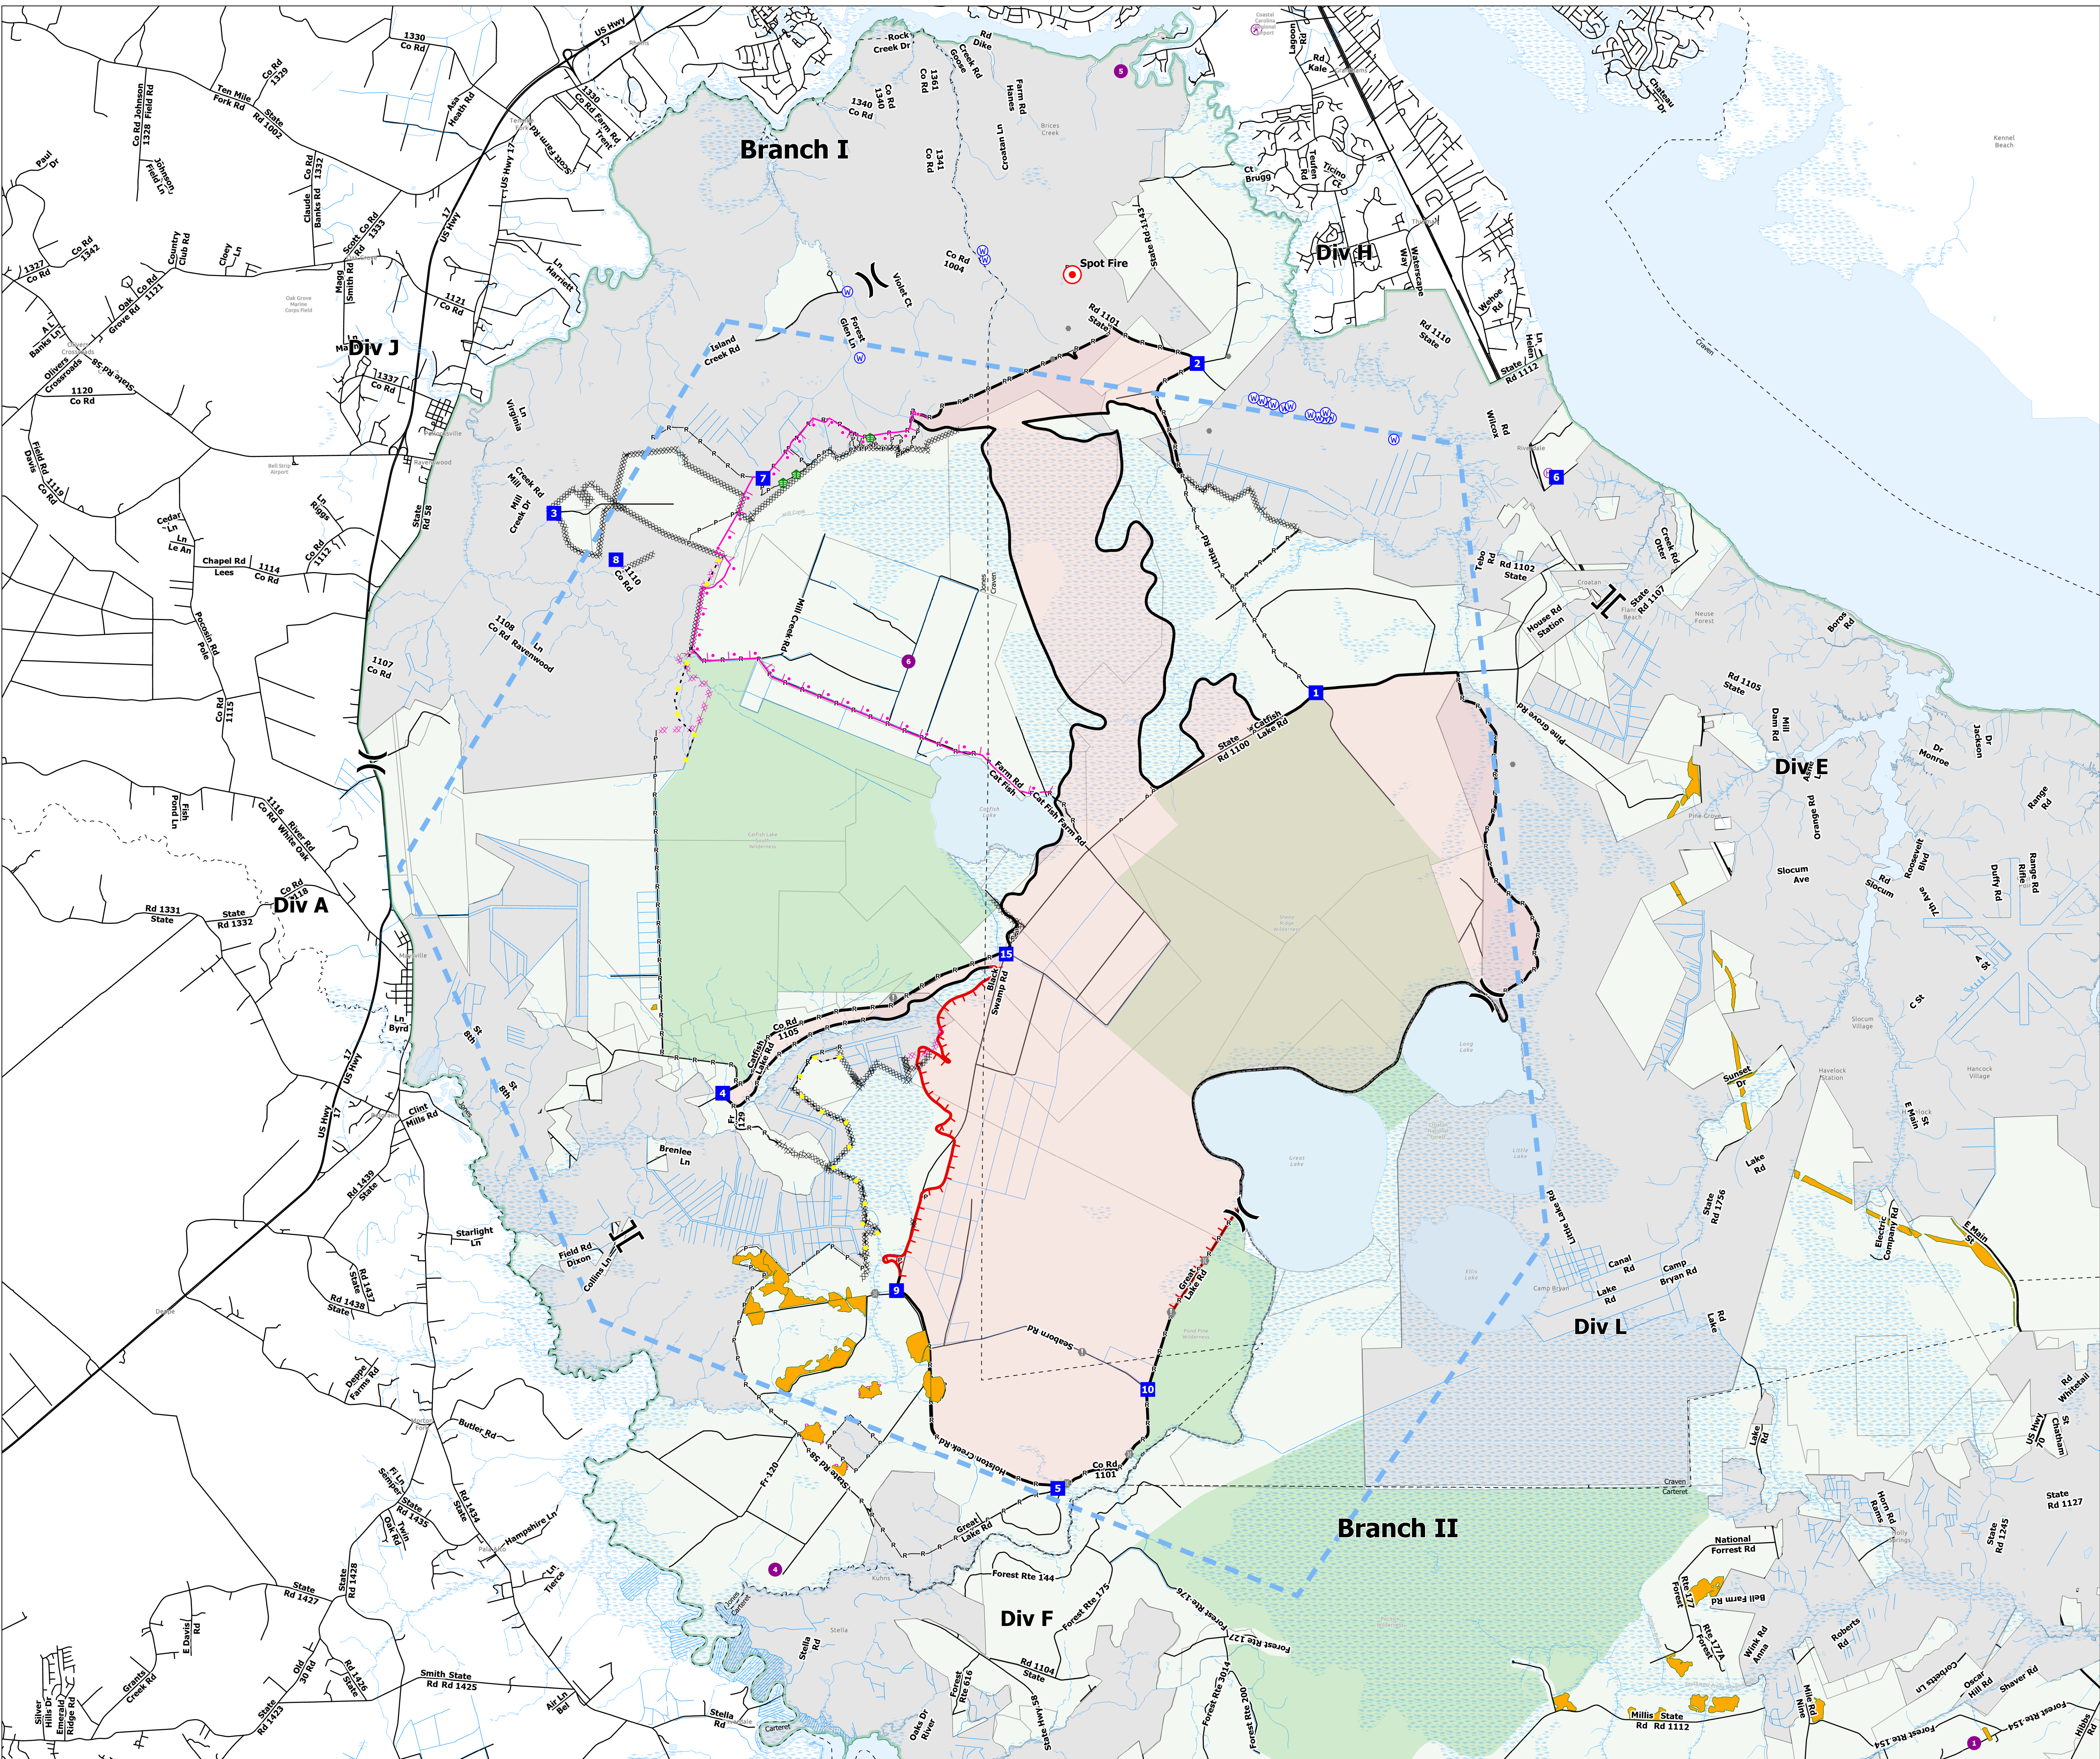

# Briefing

Great Lakes  
NCNCF-230180

05/01/2023

32,400 acres  
04/24/2023 @ 1230

- ⊗ Airstrip or Airport
- Helispot
- ⊕ Helibase
- ) Division Break
- [ Branch Break
- Drop Point
- ⊙ Hot Spot - Spot Fire
- Value at Risk
- Other
- ⊗ Gate
- ⊗ Bridge
- Stream Crossing
- ⊗ Water Source
- ⊗ Completed Dozer Line
- ⊗ Completed Plow Line
- ⊗ Completed Road as Line
- ⊗ Planned Burnout
- ⊗ Planned Dozer Line
- ⊗ Planned Plow Line
- ⊗ Highlighted Feature
- ⊗ Other
- ⊗ Temporary Flight Restriction
- ⊗ Contained
- ⊗ Uncontained
- ⊗ Wildfire Daily Fire Perimeter
- ⊗ Non-FS Lands
- ⊗ County
- ⊗ Wilderness Areas
- ⊗ Road
- ⊗ Croatan NF

SA Red Team  
4/30/2023 1834  
Acres from Flight  
NAD 1983 2011 Datum, LatLong Grid