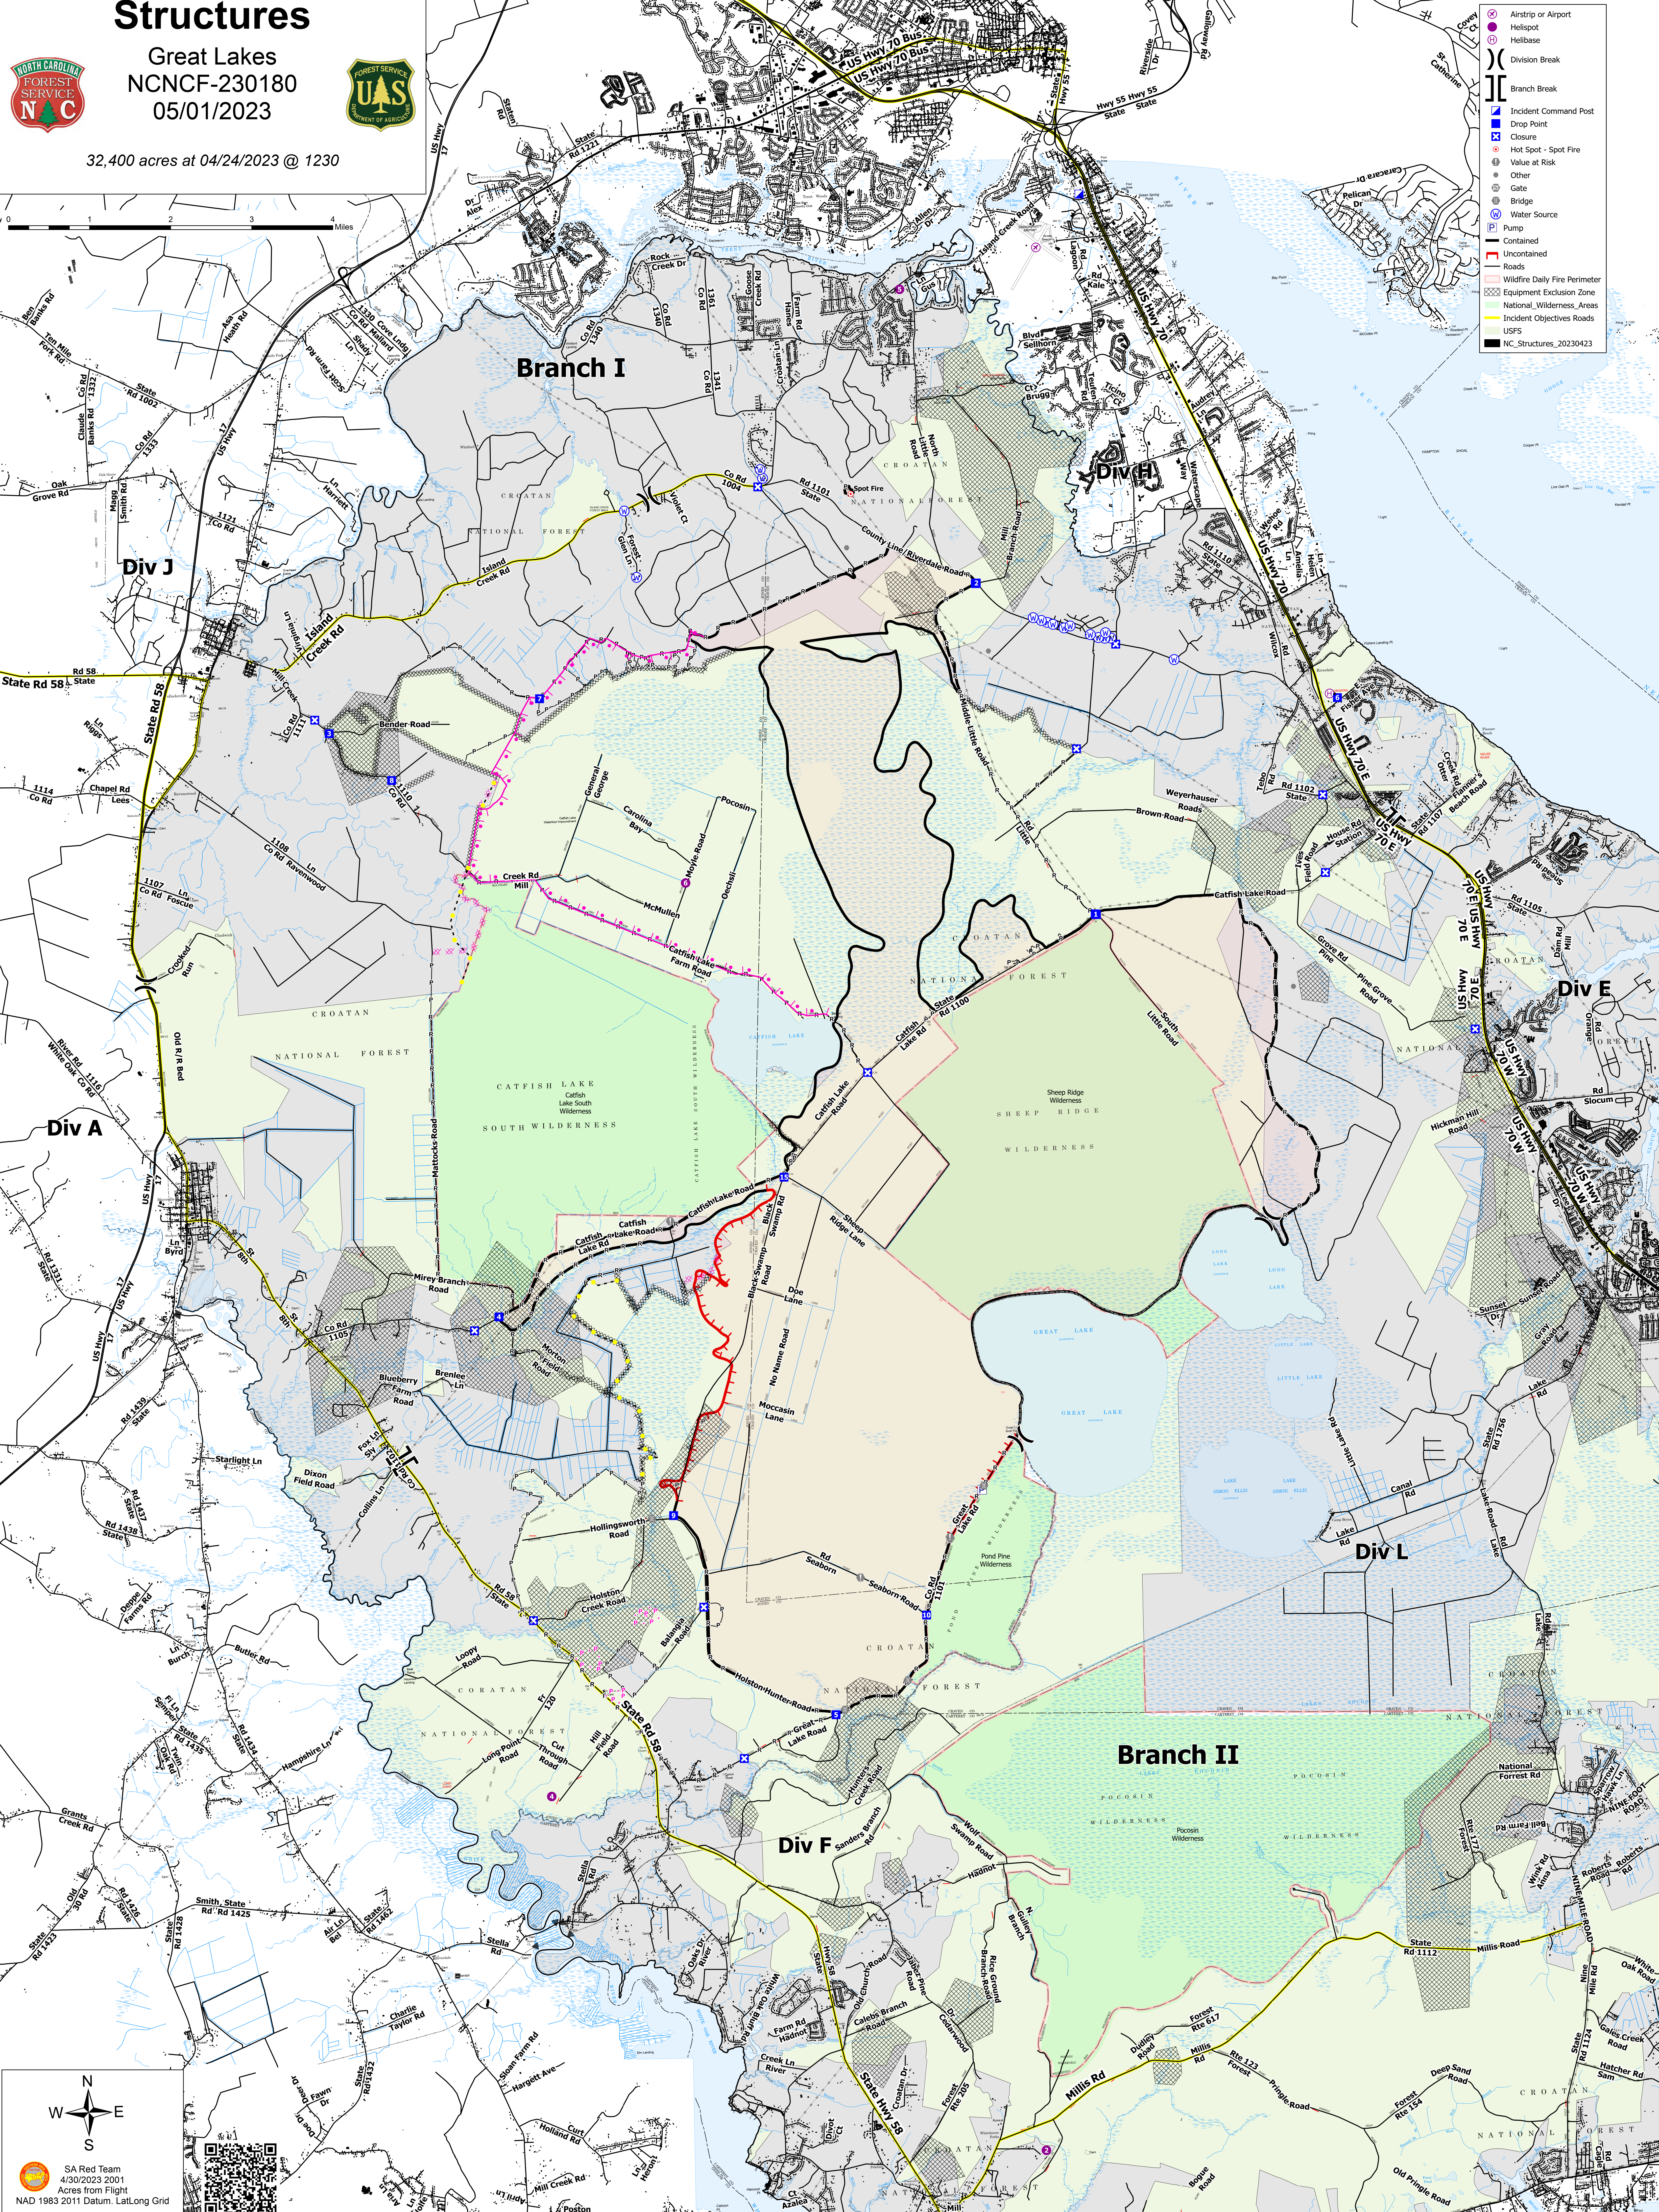

# Structures

Great Lakes  
NCNCF-230180  
05/01/2023

32,400 acres at 04/24/2023 @ 1230

- Airstrip or Airport
- Helispot
- Helibase
- Division Break
- Branch Break
- Incident Command Post
- Drop Point
- Closure
- Hot Spot - Spot Fire
- Value at Risk
- Other
- Gate
- Bridge
- Water Source
- Pump
- Contained
- Uncontained
- Roads
- Wildfire Daily Fire Perimeter
- Equipment Exclusion Zone
- National Wilderness Areas
- Incident Objectives Roads
- USFS
- NC\_Structures\_20230423

SA Red Team  
4/30/2023 2001  
Acres from Flight  
NAD 1983 2011 Datum, Lat/Long Grid