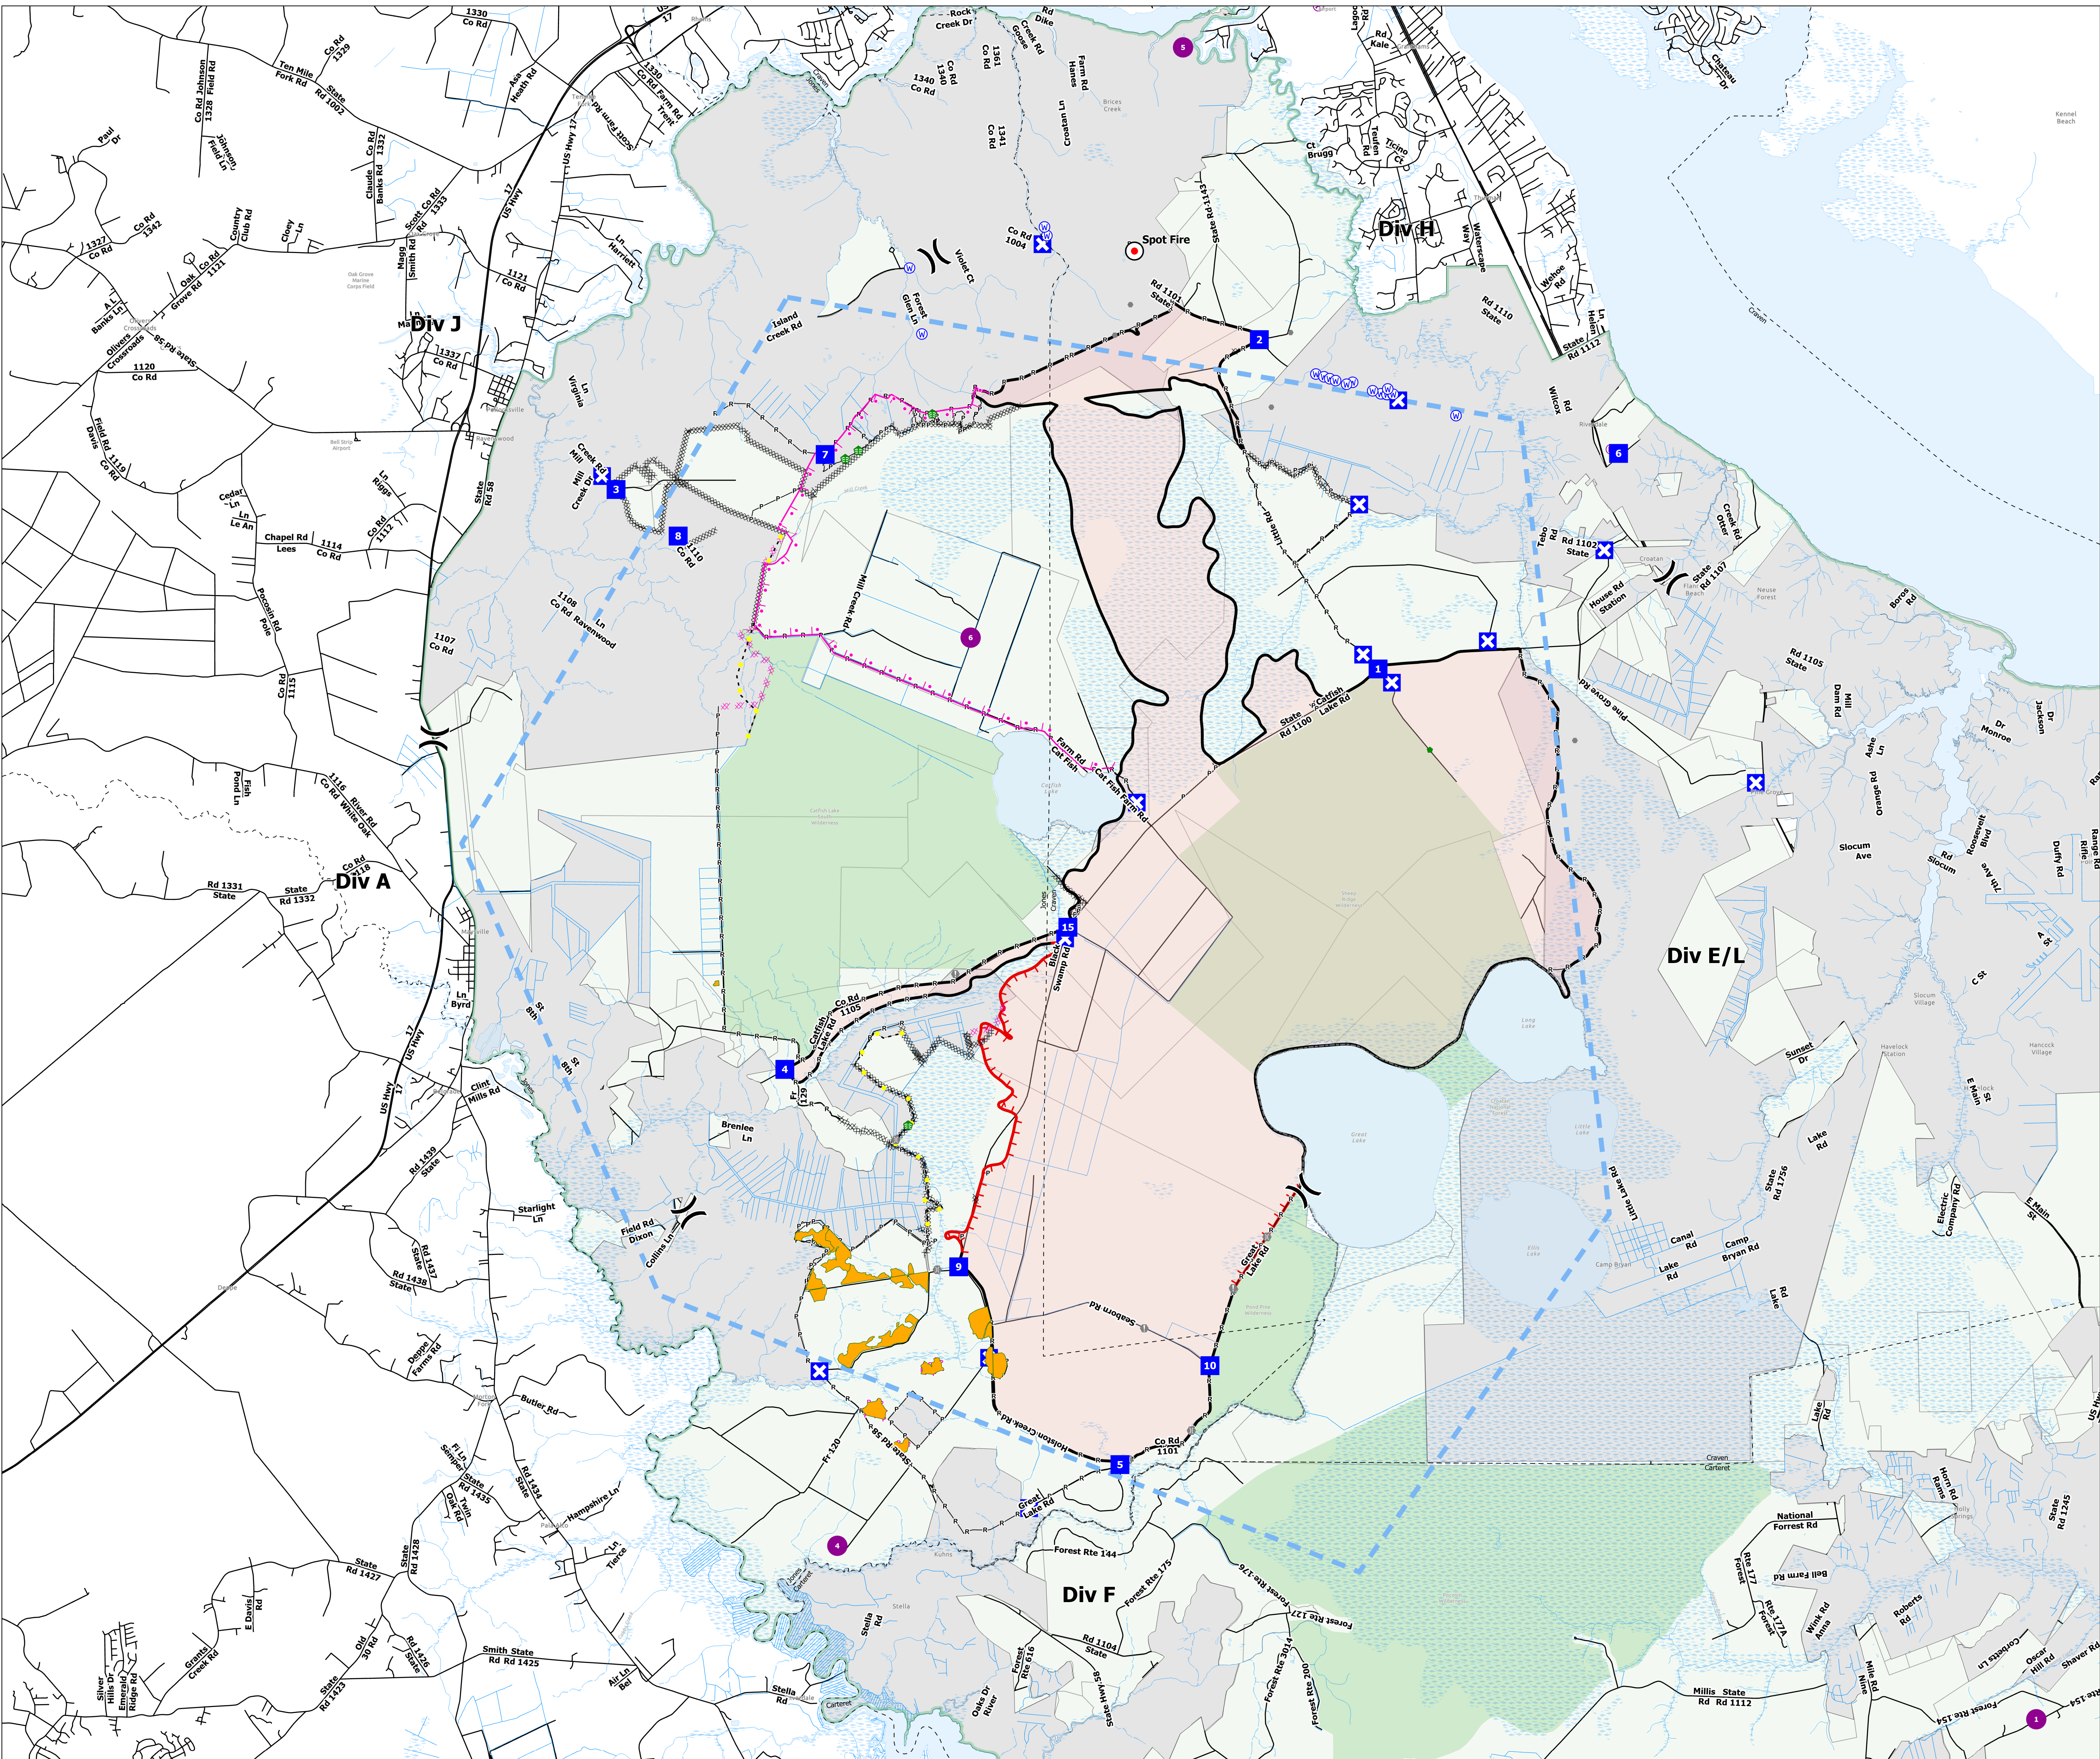

Briefing

Great Lakes
NCNCF-230180

05/03/2023

32,400 acres
04/24/2023 @ 1230

- ⊕ Airstrip or Airport
- Helispot
- ⊕ Helibase
-) Division Break
- Drop Point
- ⊗ Closure
- Hot Spot - Spot Fire
- Value at Risk
- Other
- ⊕ Gate
- Bridge
- Stream Crossing
- Repair Point
- ⊕ Water Source
- ⊗ Completed Dozer Line
- Completed Plow Line
- Completed Road as Line
- Planned Burnout
- ⊗ Planned Dozer Line
- Planned Plow Line
- Access or Improved Road
- Highlighted Feature
- Other
- Temporary Flight Restriction
- Road
- Contained
- Uncontained
- Wildfire Daily Fire Perimeter
- Non-FS Lands
- County
- Wilderness Areas
- Croatan NF
- CroatanNF Active Timber Sales

SA Gray Team
5/2/2023 1743
Acres from Flight
NAD 1983 2011 Datum, LatLong Grid