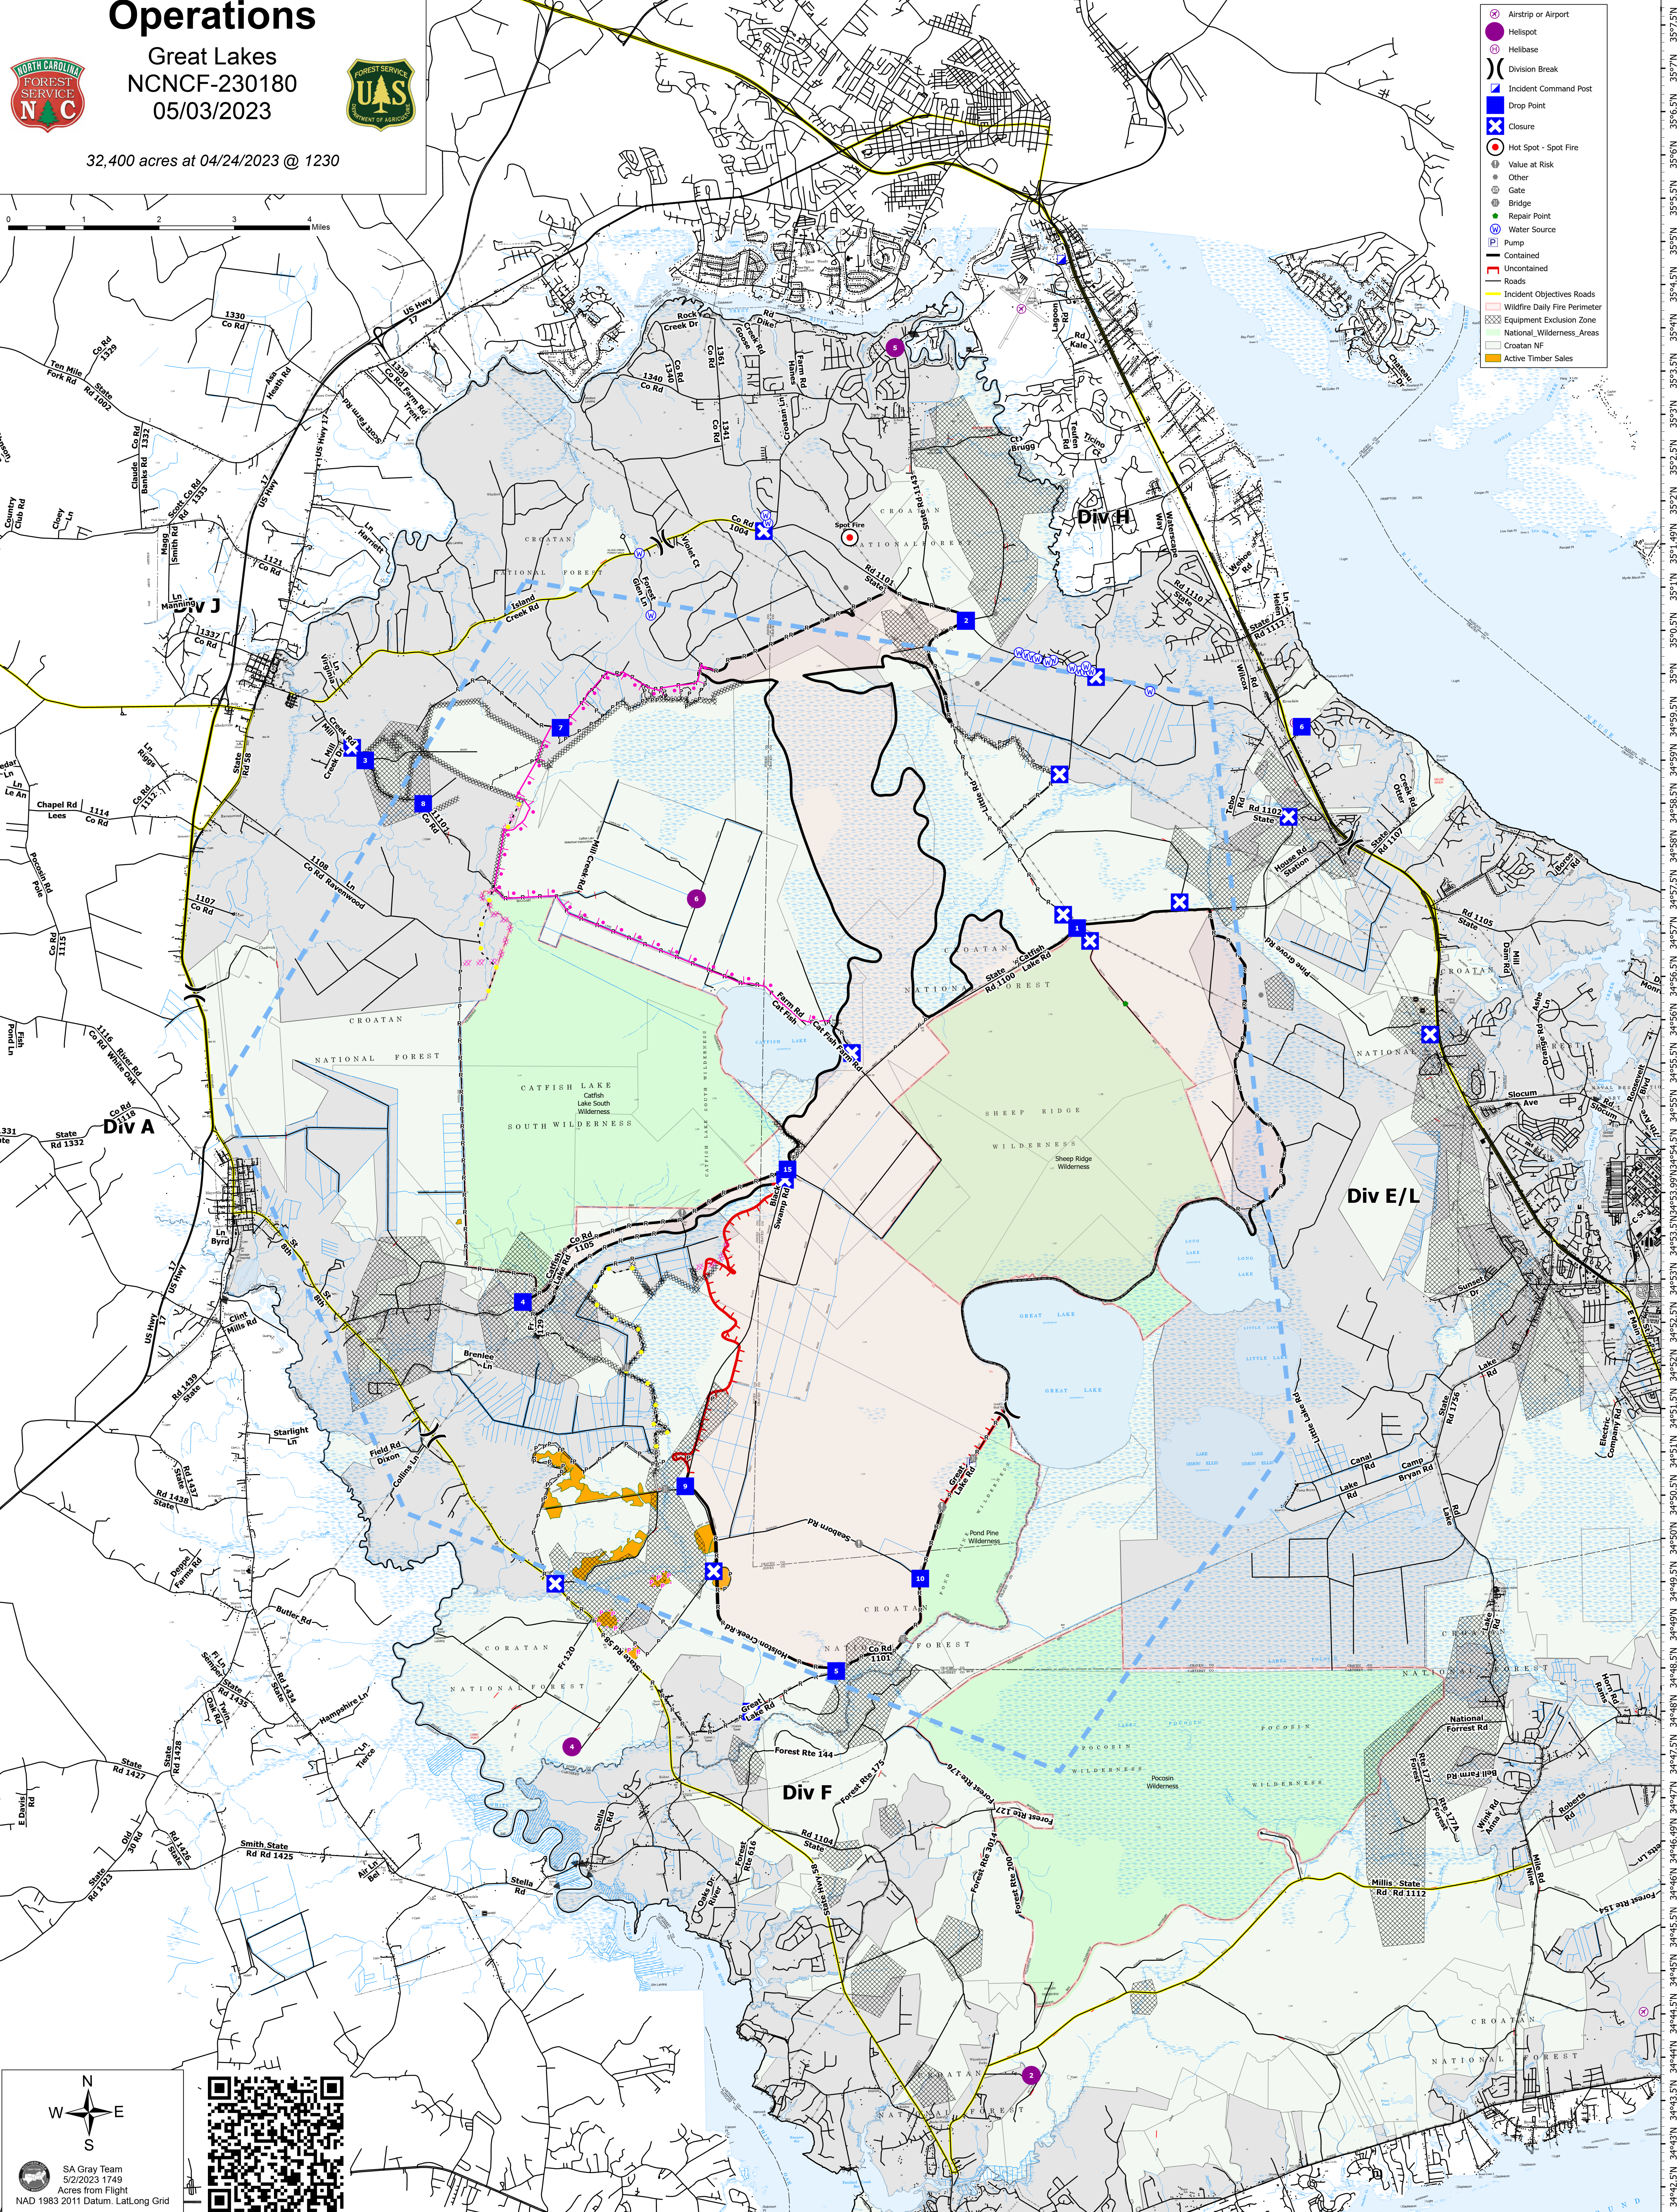

Operations

Great Lakes
NCNCF-230180
05/03/2023

32,400 acres at 04/24/2023 @ 1230

- Airstrip or Airport
- Helispot
- Helibase
- Division Break
- Incident Command Post
- Drop Point
- Closure
- Hot Spot - Spot Fire
- Value at Risk
- Other
- Gate
- Bridge
- Repair Point
- Water Source
- Pump
- Contained
- Uncontained
- Roads
- Incident Objectives Roads
- Wildfire Daily Fire Perimeter
- Equipment Exclusion Zone
- National_Wilderness_Areas
- Croatan NF
- Active Timber Sales

SA Gray Team
5/2/2023 1749
Acres from Flight
NAD 1983 2011 Datum: LatLong Grid

77°16.5'W 77°15.5'W 77°14.5'W 77°13.5'W 77°12.5'W 77°11.5'W 77°10.5'W 77°9.5'W 77°8.5'W 77°7.5'W 77°6.5'W 77°5.5'W 77°4.5'W 77°3.5'W 77°2.5'W 77°1.5'W 77°0.5'W 77°W 76°59.5'W 76°58.5'W 76°57.5'W 76°56.5'W 76°55.5'W 76°54.5'W