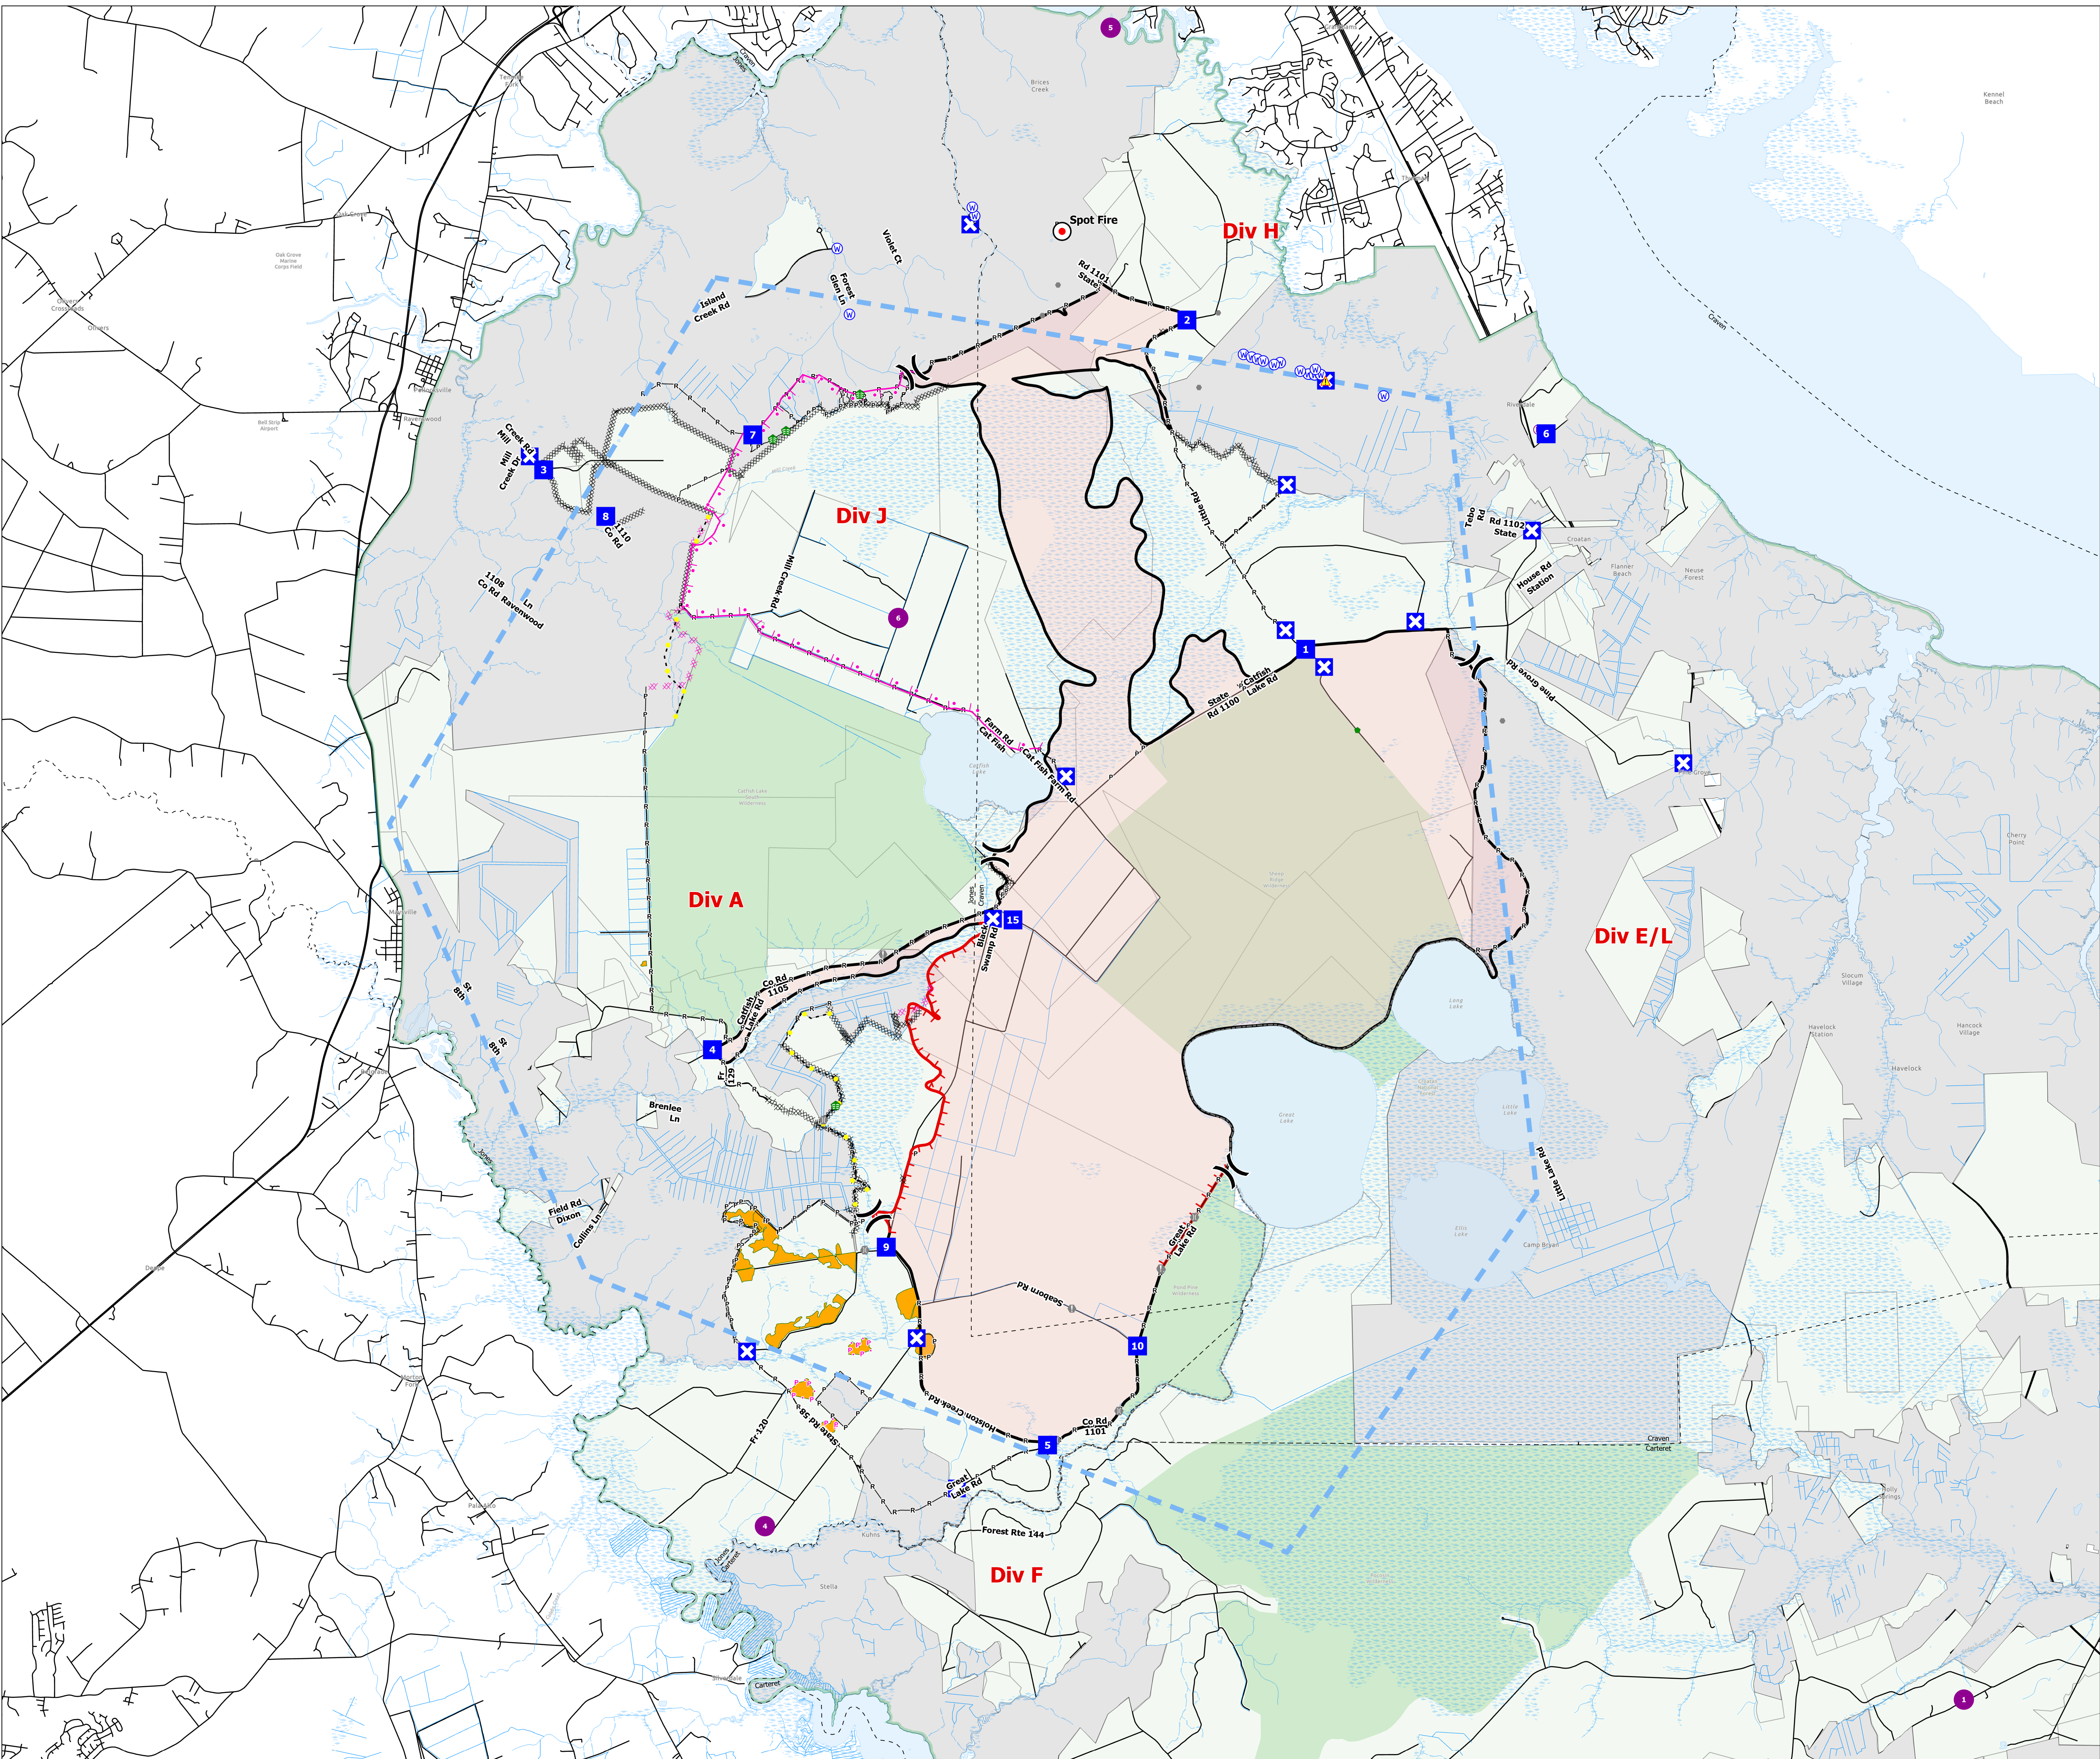

Briefing

Great Lakes
NCNCF-230180

05/04/2023

32,400 acres
04/24/2023 @ 1230

- Helispot
- ⊕ Helibase
-) Division Break
- Drop Point
- ⊗ Closure
- Hot Spot - Spot Fire
- Value at Risk
- Other
- ⊙ Gate
- ⊙ Bridge
- Stream Crossing
- Repair Point
- ▲ Hazard
- ⊙ Water Source
- ⊗ Completed Dozer Line
- Completed Plow Line
- Completed Road as Line
- Planned Burnout
- ⊗ Planned Dozer Line
- Planned Plow Line
- Access or Improved Road
- Highlighted Feature
- Other
- Temporary Flight Restriction
- Road
- Contained
- Uncontained
- Wildfire Daily Fire Perimeter
- Non-FS Lands
- County
- Wilderness Areas
- Croatan NF
- CroatanNF Active Timber Sales

SA Gray Team
5/3/2023 1754
Acres from Flight
NAD 1983 2011 Datum. LatLong Grid