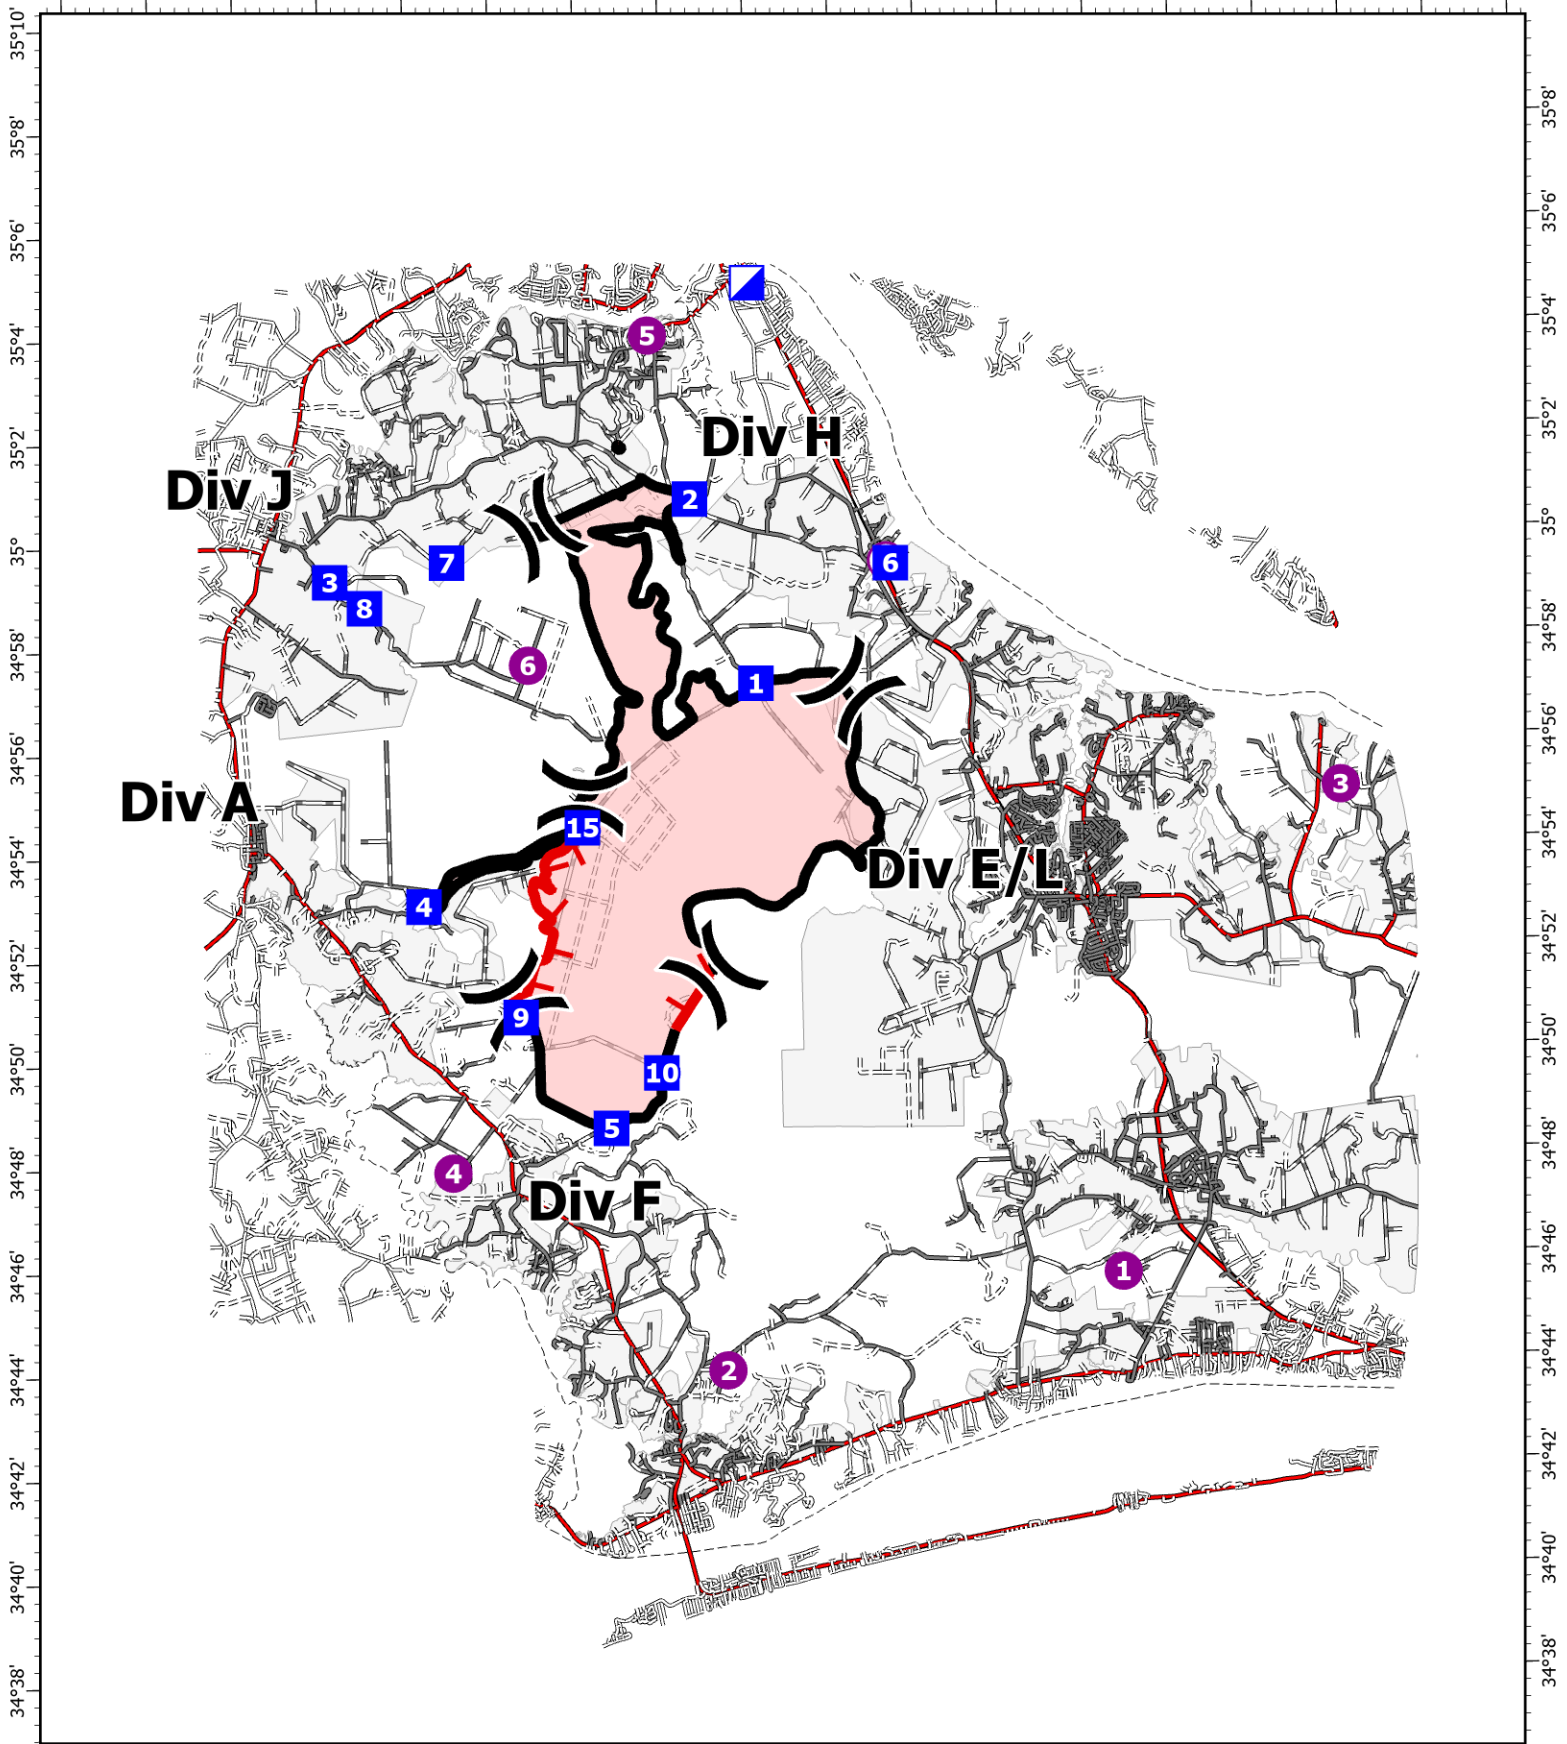

-77°18' -77°16' -77°14' -77°12' -77°10' -77°8' -77°6' -77°4' -77°2' -77°0' -76°58' -76°56' -76°54' -76°52' -76°50' -76°48' -76°46' -76°44'

-77°18' -77°16' -77°14' -77°12' -77°10' -77°8' -77°6' -77°4' -77°2' -77°0' -76°58' -76°56' -76°54' -76°52' -76°50' -76°48' -76°46' -76°44'

# IAP

Great Lakes  
NCNCF-230180  
05/03/2023

- Helispot
- ⊕ Helibase
- ⌘ Division Break
- ▣ Incident Command Post
- ▣ Drop Point
- Contained
- Uncontained
- Wildfire Daily Fire Perimeter

32,400 acres at 04/24/2023 @ 1230

5/3/2023 1714  
NAD 1983 2011 Datum. LatLong Grid