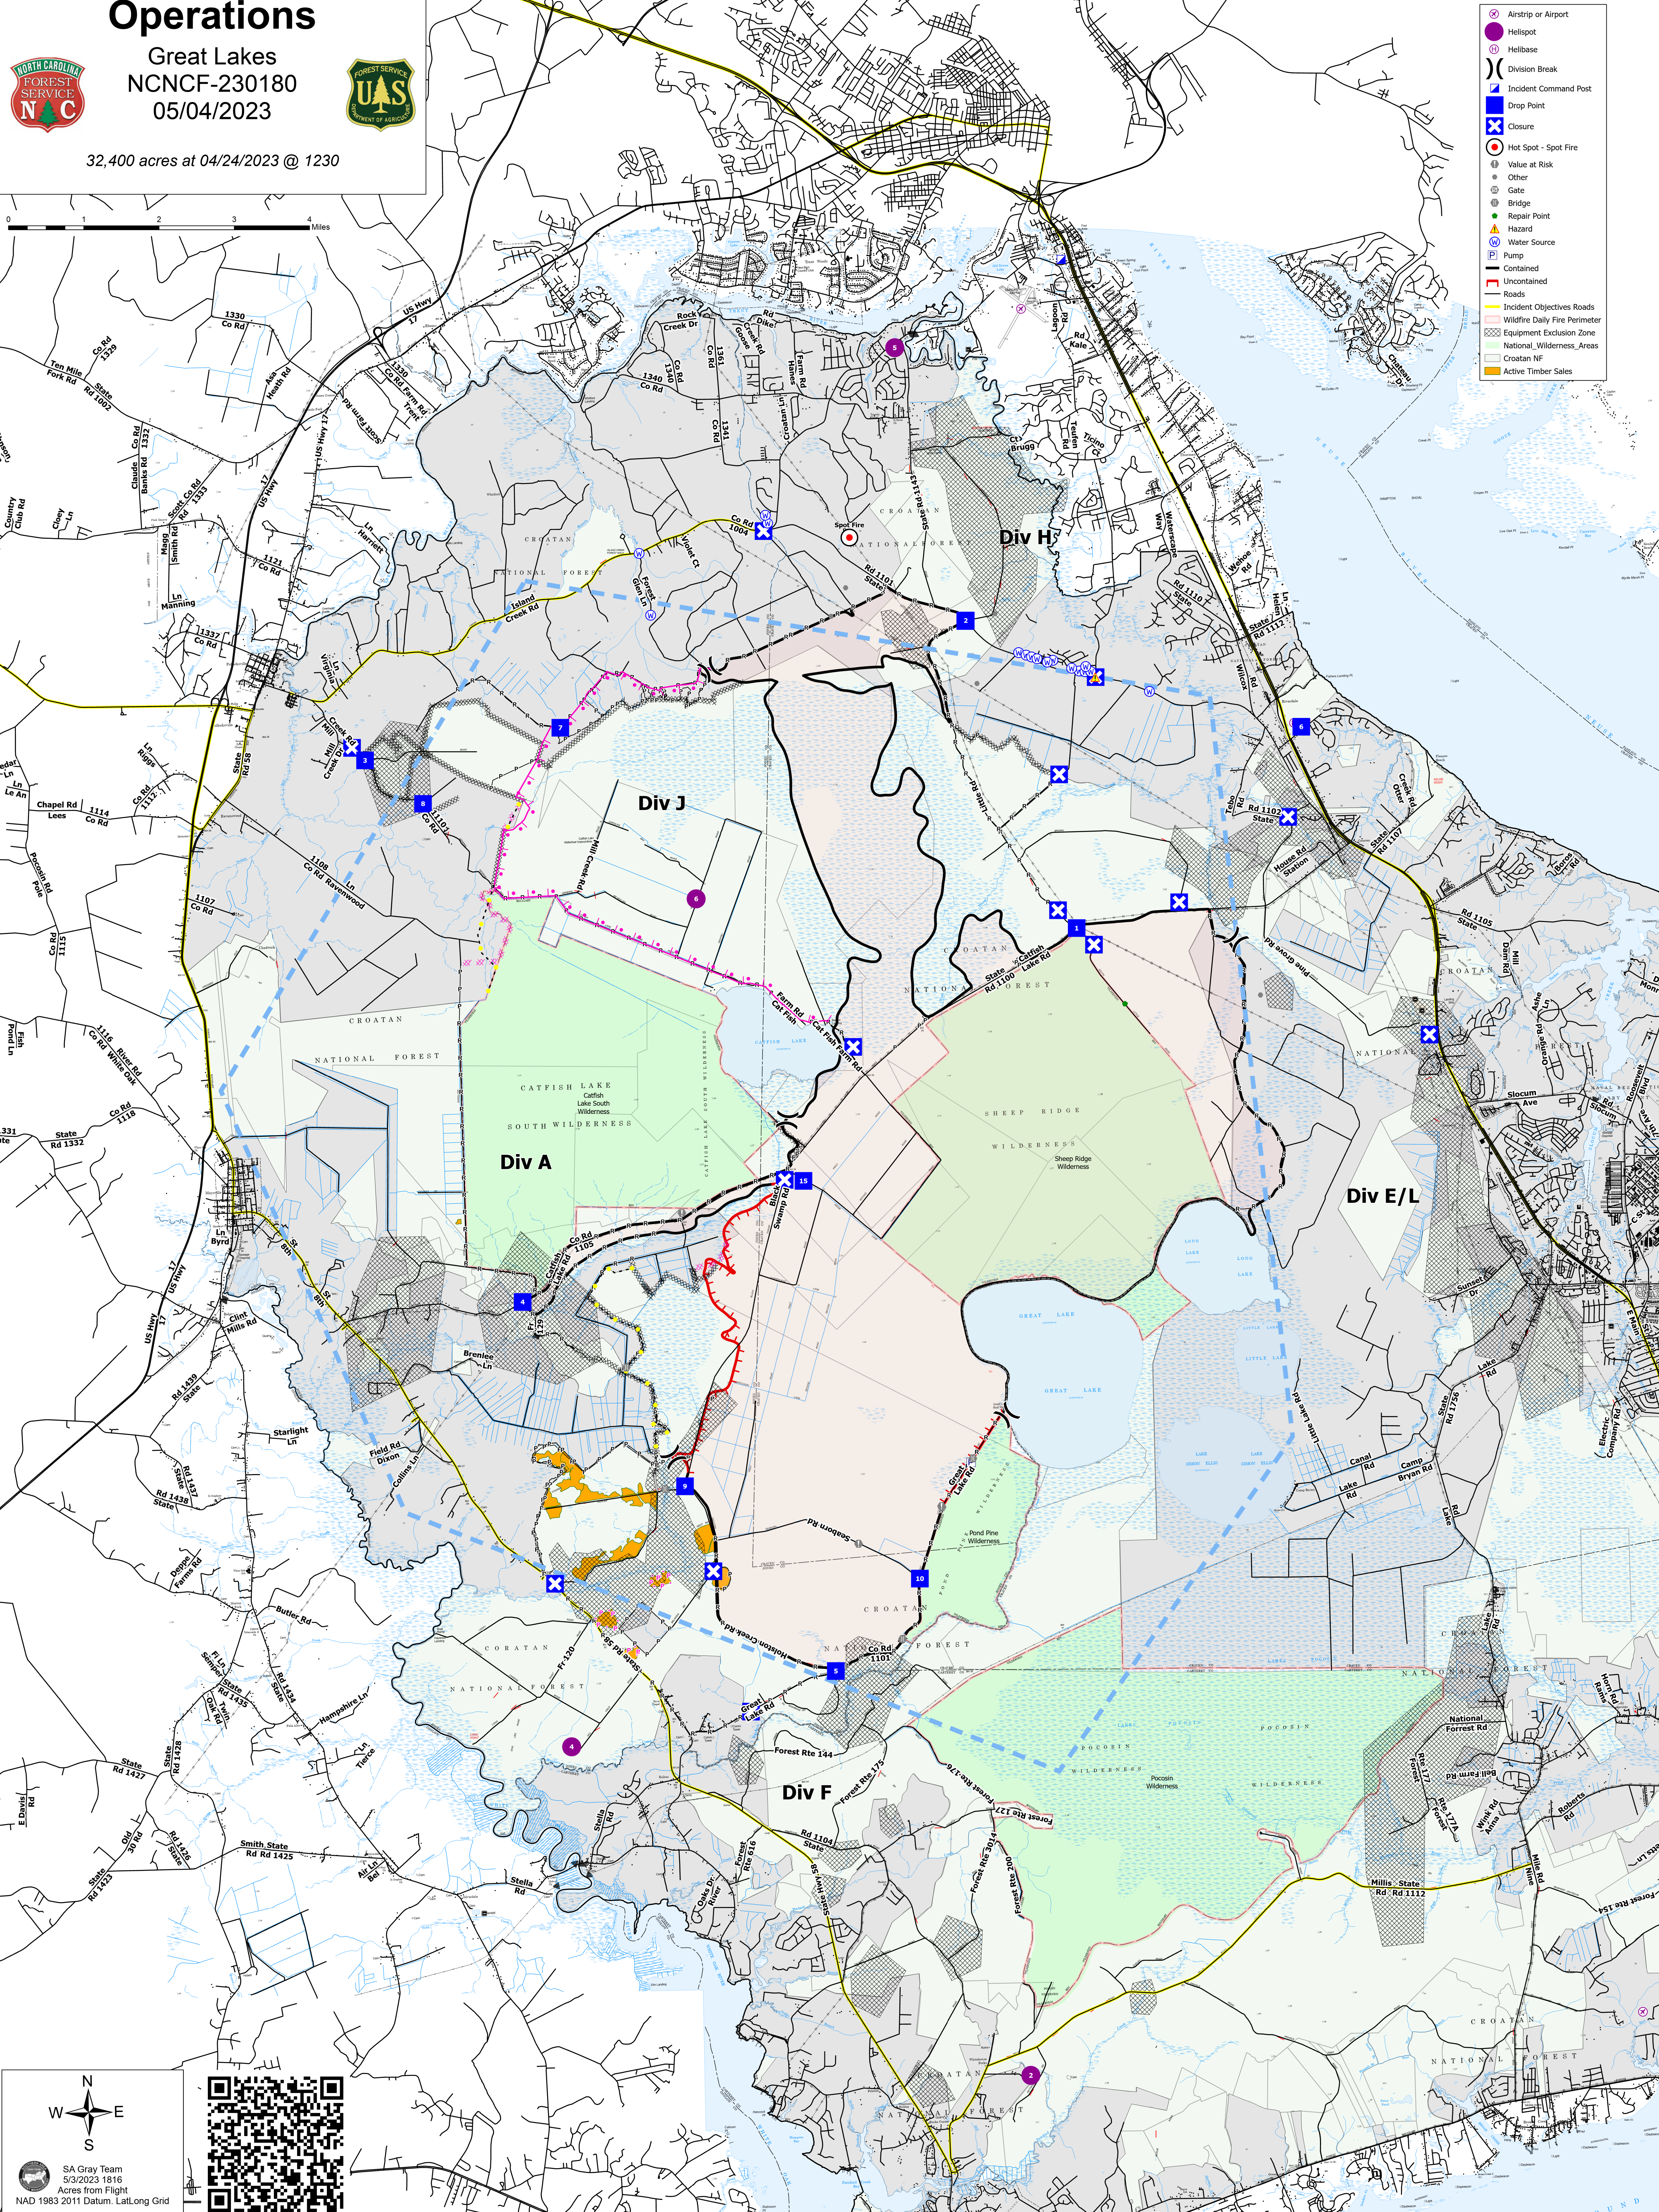

Operations

Great Lakes
NCNCF-230180
05/04/2023

32,400 acres at 04/24/2023 @ 1230

- Airstrip or Airport
- Helispot
- Helibase
- Division Break
- Incident Command Post
- Drop Point
- Closure
- Hot Spot - Spot Fire
- Value at Risk
- Other
- Gate
- Bridge
- Repair Point
- Hazard
- Water Source
- Pump
- Contained
- Uncontained
- Roads
- Incident Objectives Roads
- Wildfire Daily Fire Perimeter
- Equipment Exclusion Zone
- National_Wilderness_Areas
- Croatan NF
- Active Timber Sales

SA Gray Team
5/3/2023 1816
Acres from Flight
NAD 1983 2011 Datum. LatLong Grid

77°16.5'W 77°15.5'W 77°14.5'W 77°13.5'W 77°12.5'W 77°11.5'W 77°10.5'W 77°9.5'W 77°8.5'W 77°7.5'W 77°6.5'W 77°5.5'W 77°4.5'W 77°3.5'W 77°2.5'W 77°1.5'W 77°0.5'W 77°W 76°59.5'W 76°58.5'W 76°57.5'W 76°56.5'W 76°55.5'W 76°54.5'W