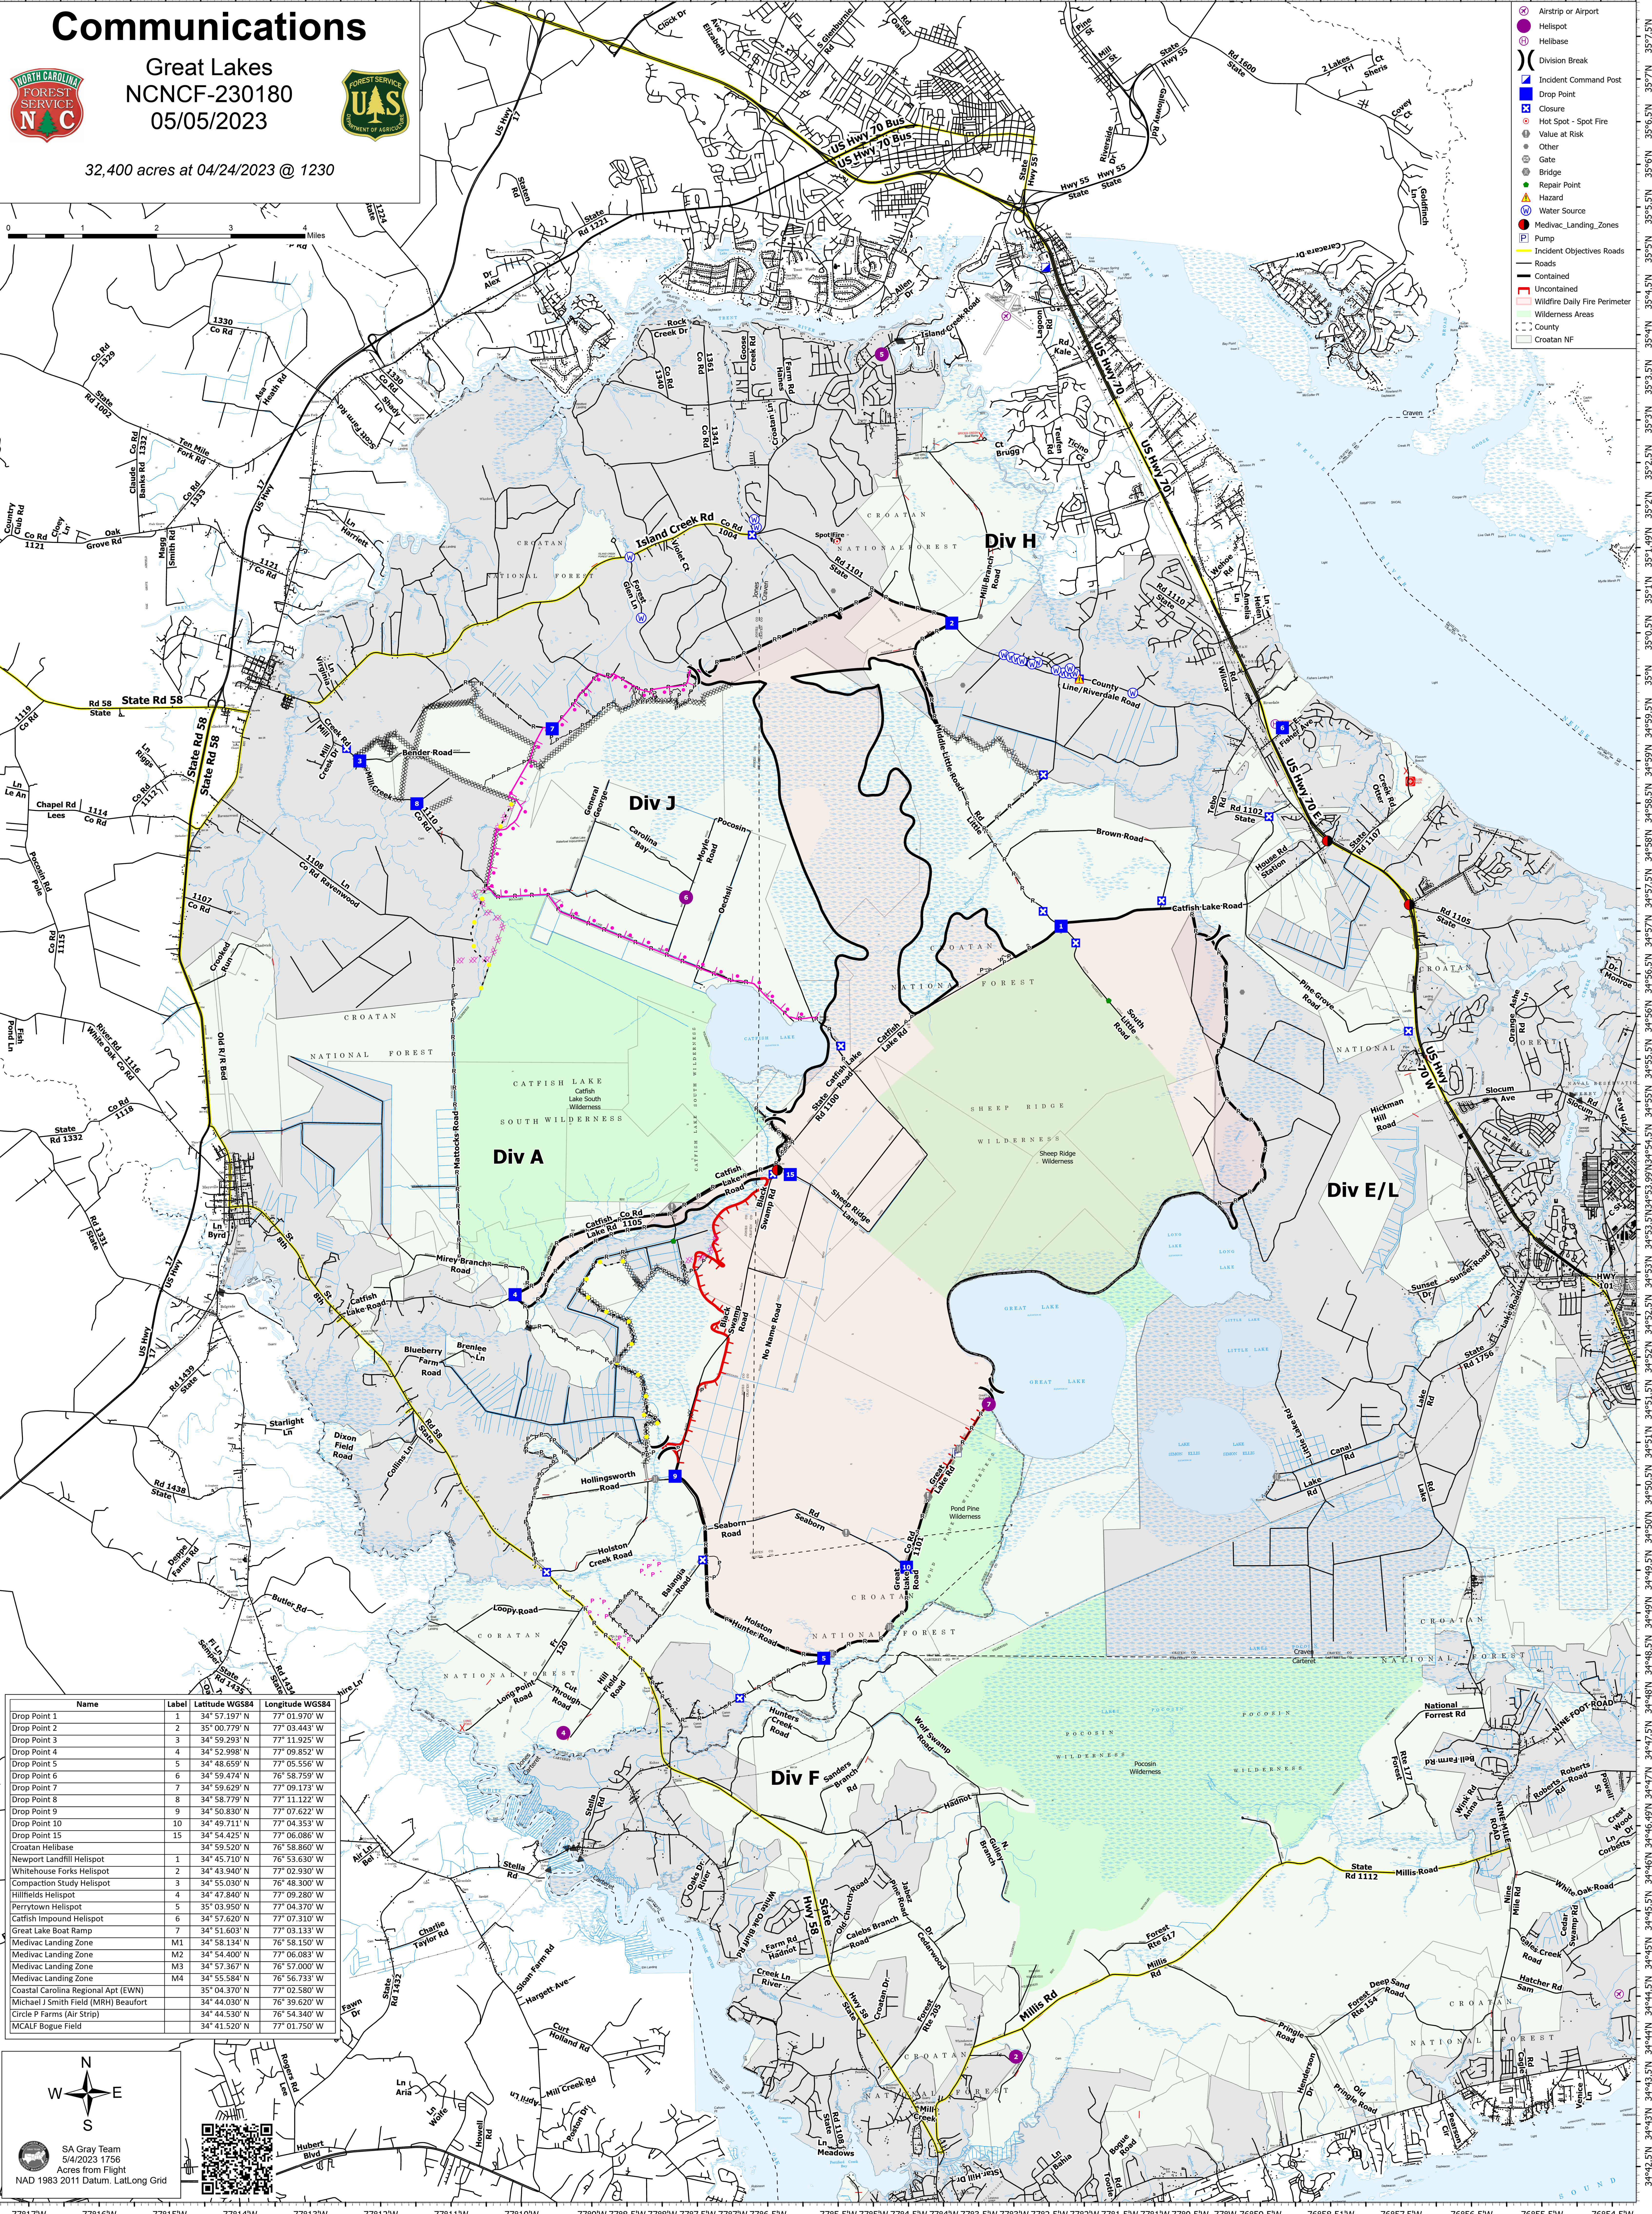

Communications

Great Lakes
NCNCF-230180
05/05/2023

32,400 acres at 04/24/2023 @ 1230

- Airstrip or Airport
- Helispot
- Helibase
- Division Break
- Incident Command Post
- Drop Point
- Closure
- Hot Spot - Spot Fire
- Value at Risk
- Other
- Gate
- Bridge
- Repair Point
- Hazard
- Water Source
- Medivac_Landing_Zones
- Pump
- Incident Objectives Roads
- Roads
- Contained
- Uncontained
- Wildfire Daily Fire Perimeter
- Wilderness Areas
- County
- Croatan NF

Name	Label	Latitude WGS84	Longitude WGS84
Drop Point 1	1	34° 57.197' N	77° 01.970' W
Drop Point 2	2	35° 00.779' N	77° 03.443' W
Drop Point 3	3	34° 59.293' N	77° 11.925' W
Drop Point 4	4	34° 52.998' N	77° 09.852' W
Drop Point 5	5	34° 48.859' N	77° 05.556' W
Drop Point 6	6	34° 59.474' N	76° 58.759' W
Drop Point 7	7	34° 59.629' N	77° 09.173' W
Drop Point 8	8	34° 58.779' N	77° 11.122' W
Drop Point 9	9	34° 50.830' N	77° 07.622' W
Drop Point 10	10	34° 49.711' N	77° 04.353' W
Drop Point 15	15	34° 54.425' N	77° 06.086' W
Croatan Helibase		34° 59.520' N	76° 58.860' W
Newport Landfill Helispot	1	34° 45.710' N	76° 53.630' W
Whitehouse Forks Helispot	2	34° 43.940' N	77° 02.930' W
Compaction Study Helispot	3	34° 55.030' N	76° 48.300' W
Hillfields Helispot	4	34° 47.840' N	77° 09.280' W
Perrytown Helispot	5	35° 03.950' N	77° 04.370' W
Catfish Impound Helispot	6	34° 57.620' N	77° 07.310' W
Great Lake Boat Ramp	7	34° 51.603' N	77° 03.133' W
Medivac Landing Zone	M1	34° 58.134' N	76° 58.150' W
Medivac Landing Zone	M2	34° 54.400' N	77° 06.083' W
Medivac Landing Zone	M3	34° 57.367' N	76° 57.000' W
Medivac Landing Zone	M4	34° 55.584' N	76° 56.733' W
Coastal Carolina Regional Apt (EWN)		35° 04.370' N	77° 02.580' W
Michael J Smith Field (MRH) Beaufort		34° 44.030' N	76° 39.620' W
Circle P Farms (Air Strip)		34° 44.530' N	76° 54.340' W
IMCALF Bogue Field		34° 41.520' N	77° 01.750' W