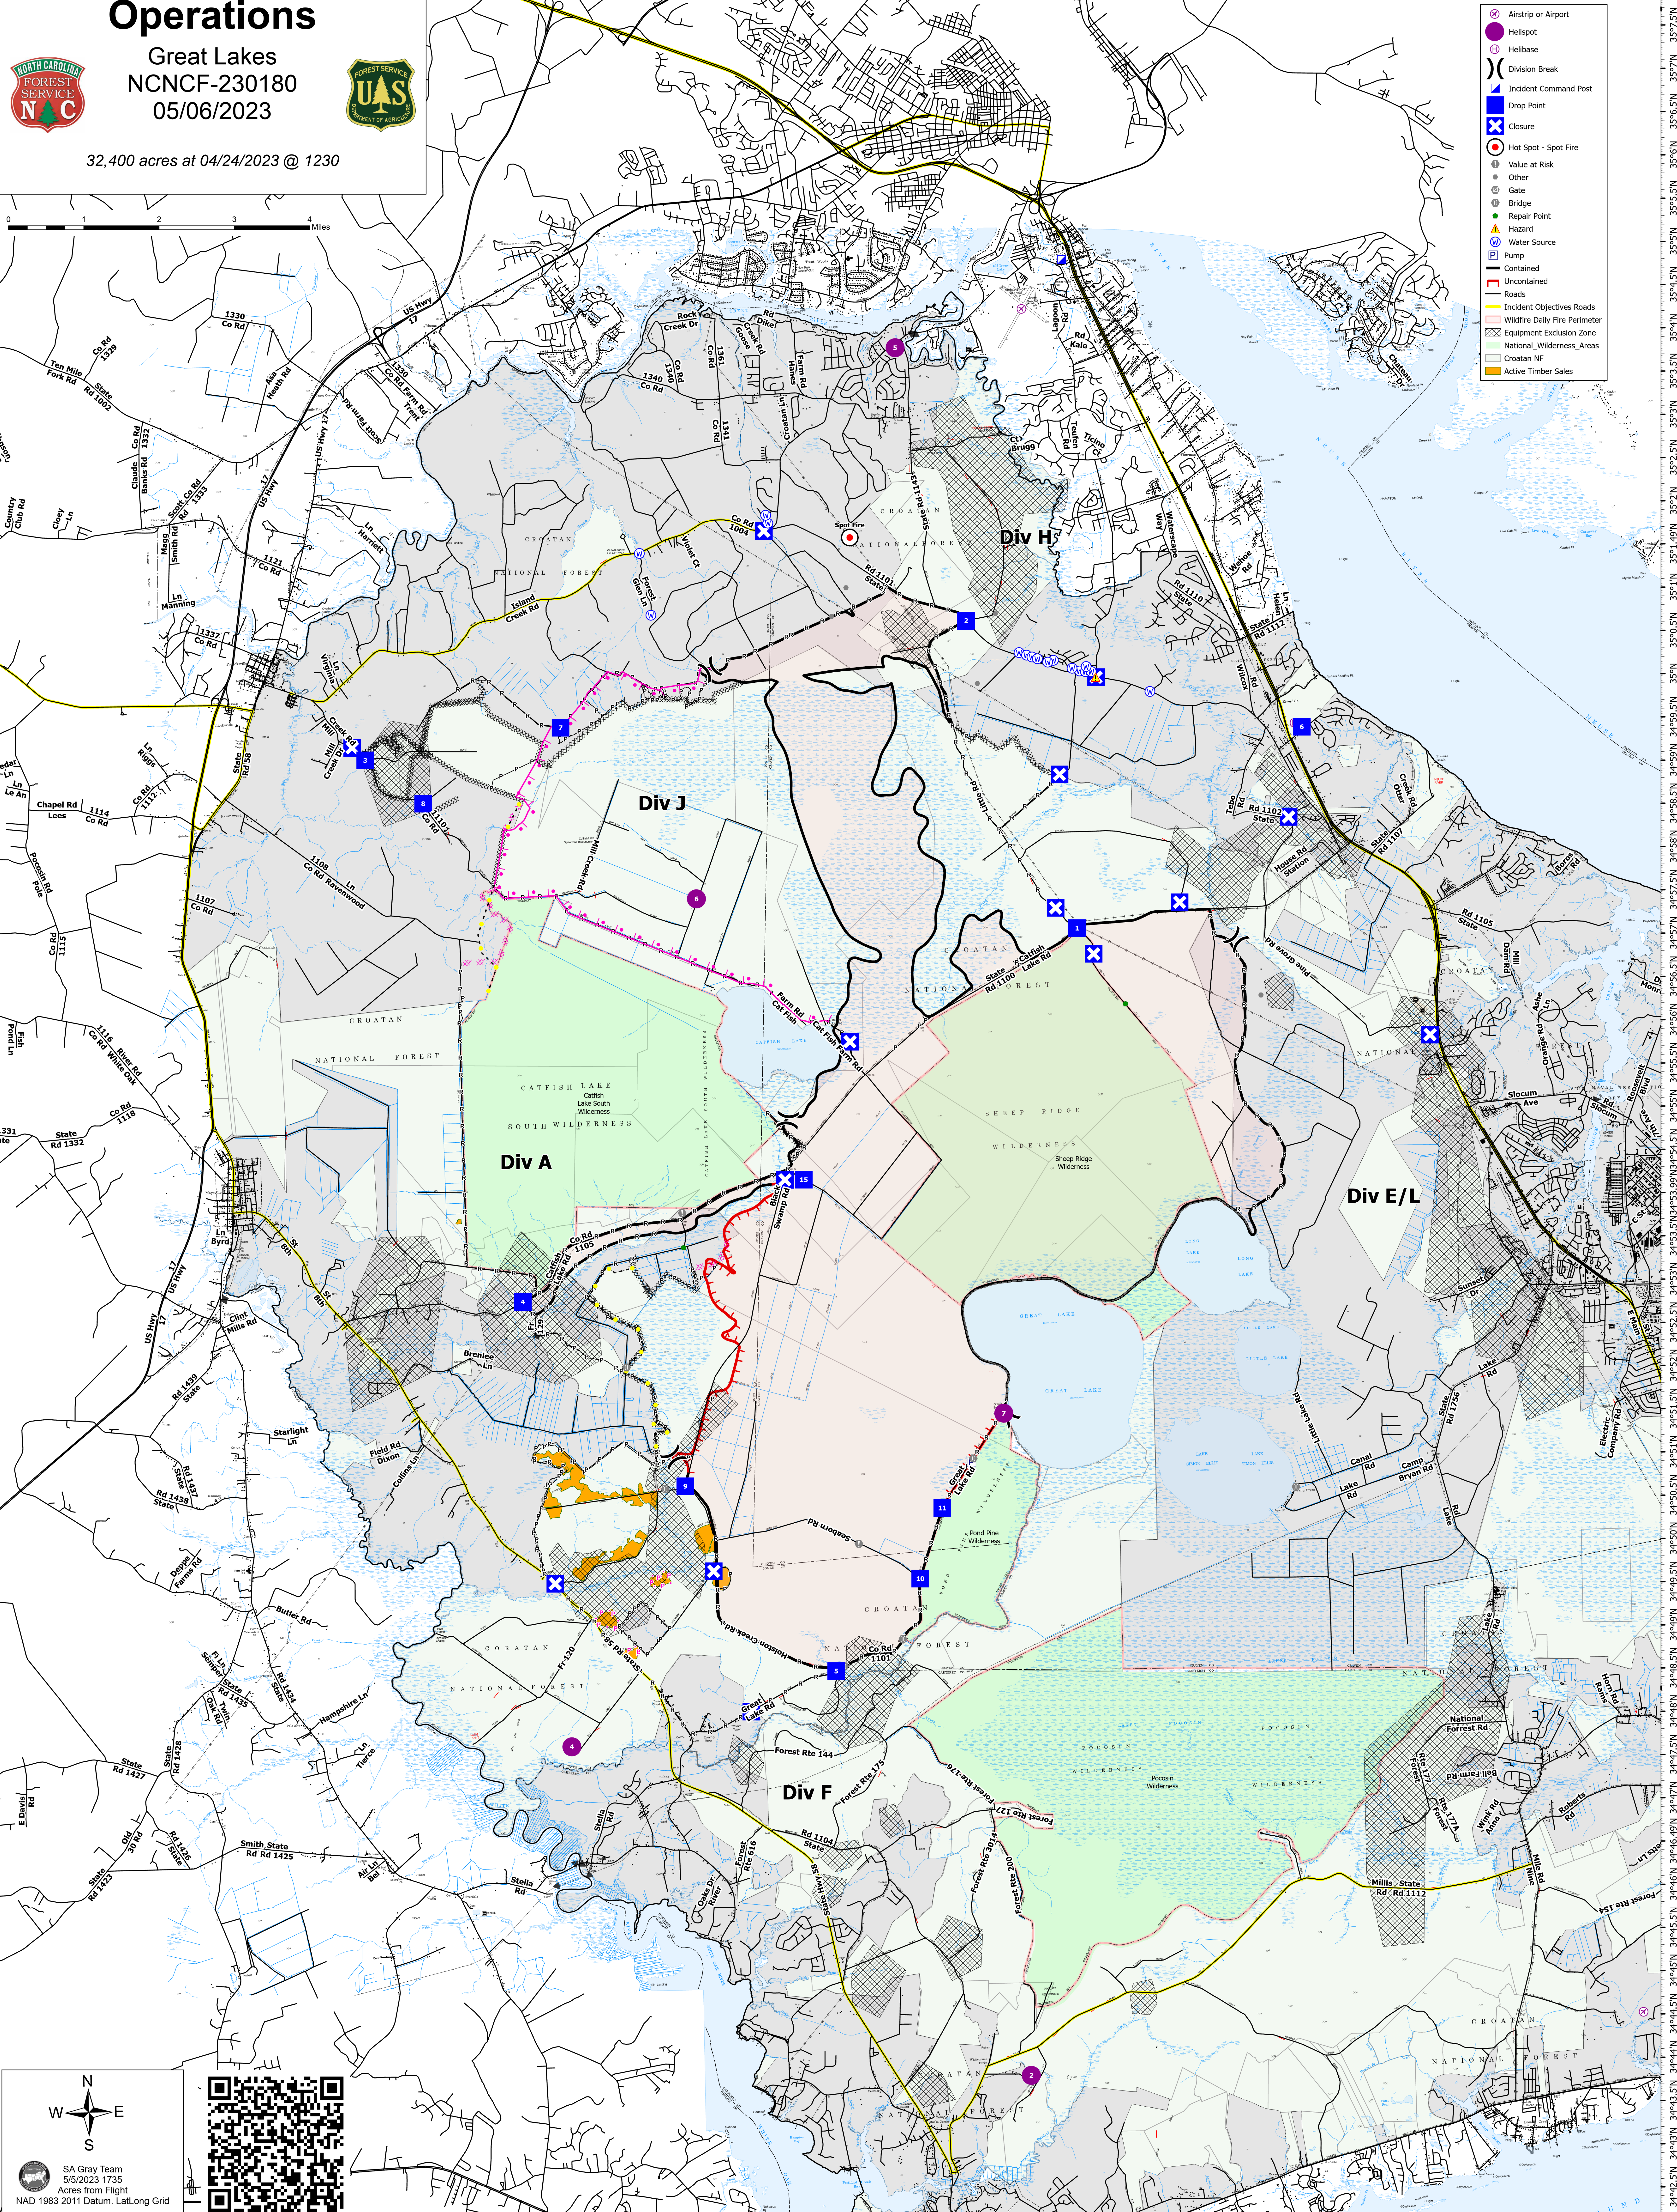

Operations

Great Lakes
NCNCF-230180
05/06/2023

32,400 acres at 04/24/2023 @ 1230

- Airstrip or Airport
- Helispot
- Helibase
- Division Break
- Incident Command Post
- Drop Point
- Closure
- Hot Spot - Spot Fire
- Value at Risk
- Other
- Gate
- Bridge
- Repair Point
- Hazard
- Water Source
- Pump
- Contained
- Uncontained
- Roads
- Incident Objectives Roads
- Wildfire Daily Fire Perimeter
- Equipment Exclusion Zone
- National_Wilderness_Areas
- Croatan NF
- Active Timber Sales

SA Gray Team
5/5/2023 1735
Acres from Flight
NAD 1983 2011 Datum: LatLong Grid

77°16.5'W 77°15.5'W 77°14.5'W 77°13.5'W 77°12.5'W 77°11.5'W 77°10.5'W 77°9.5'W 77°8.5'W 77°7.5'W 77°6.5'W 77°5.5'W 77°4.5'W 77°3.5'W 77°2.5'W 77°1.5'W 77°0.5'W 77°W 76°58.5'W 76°57.5'W 76°56.5'W 76°55.5'W 76°54.5'W