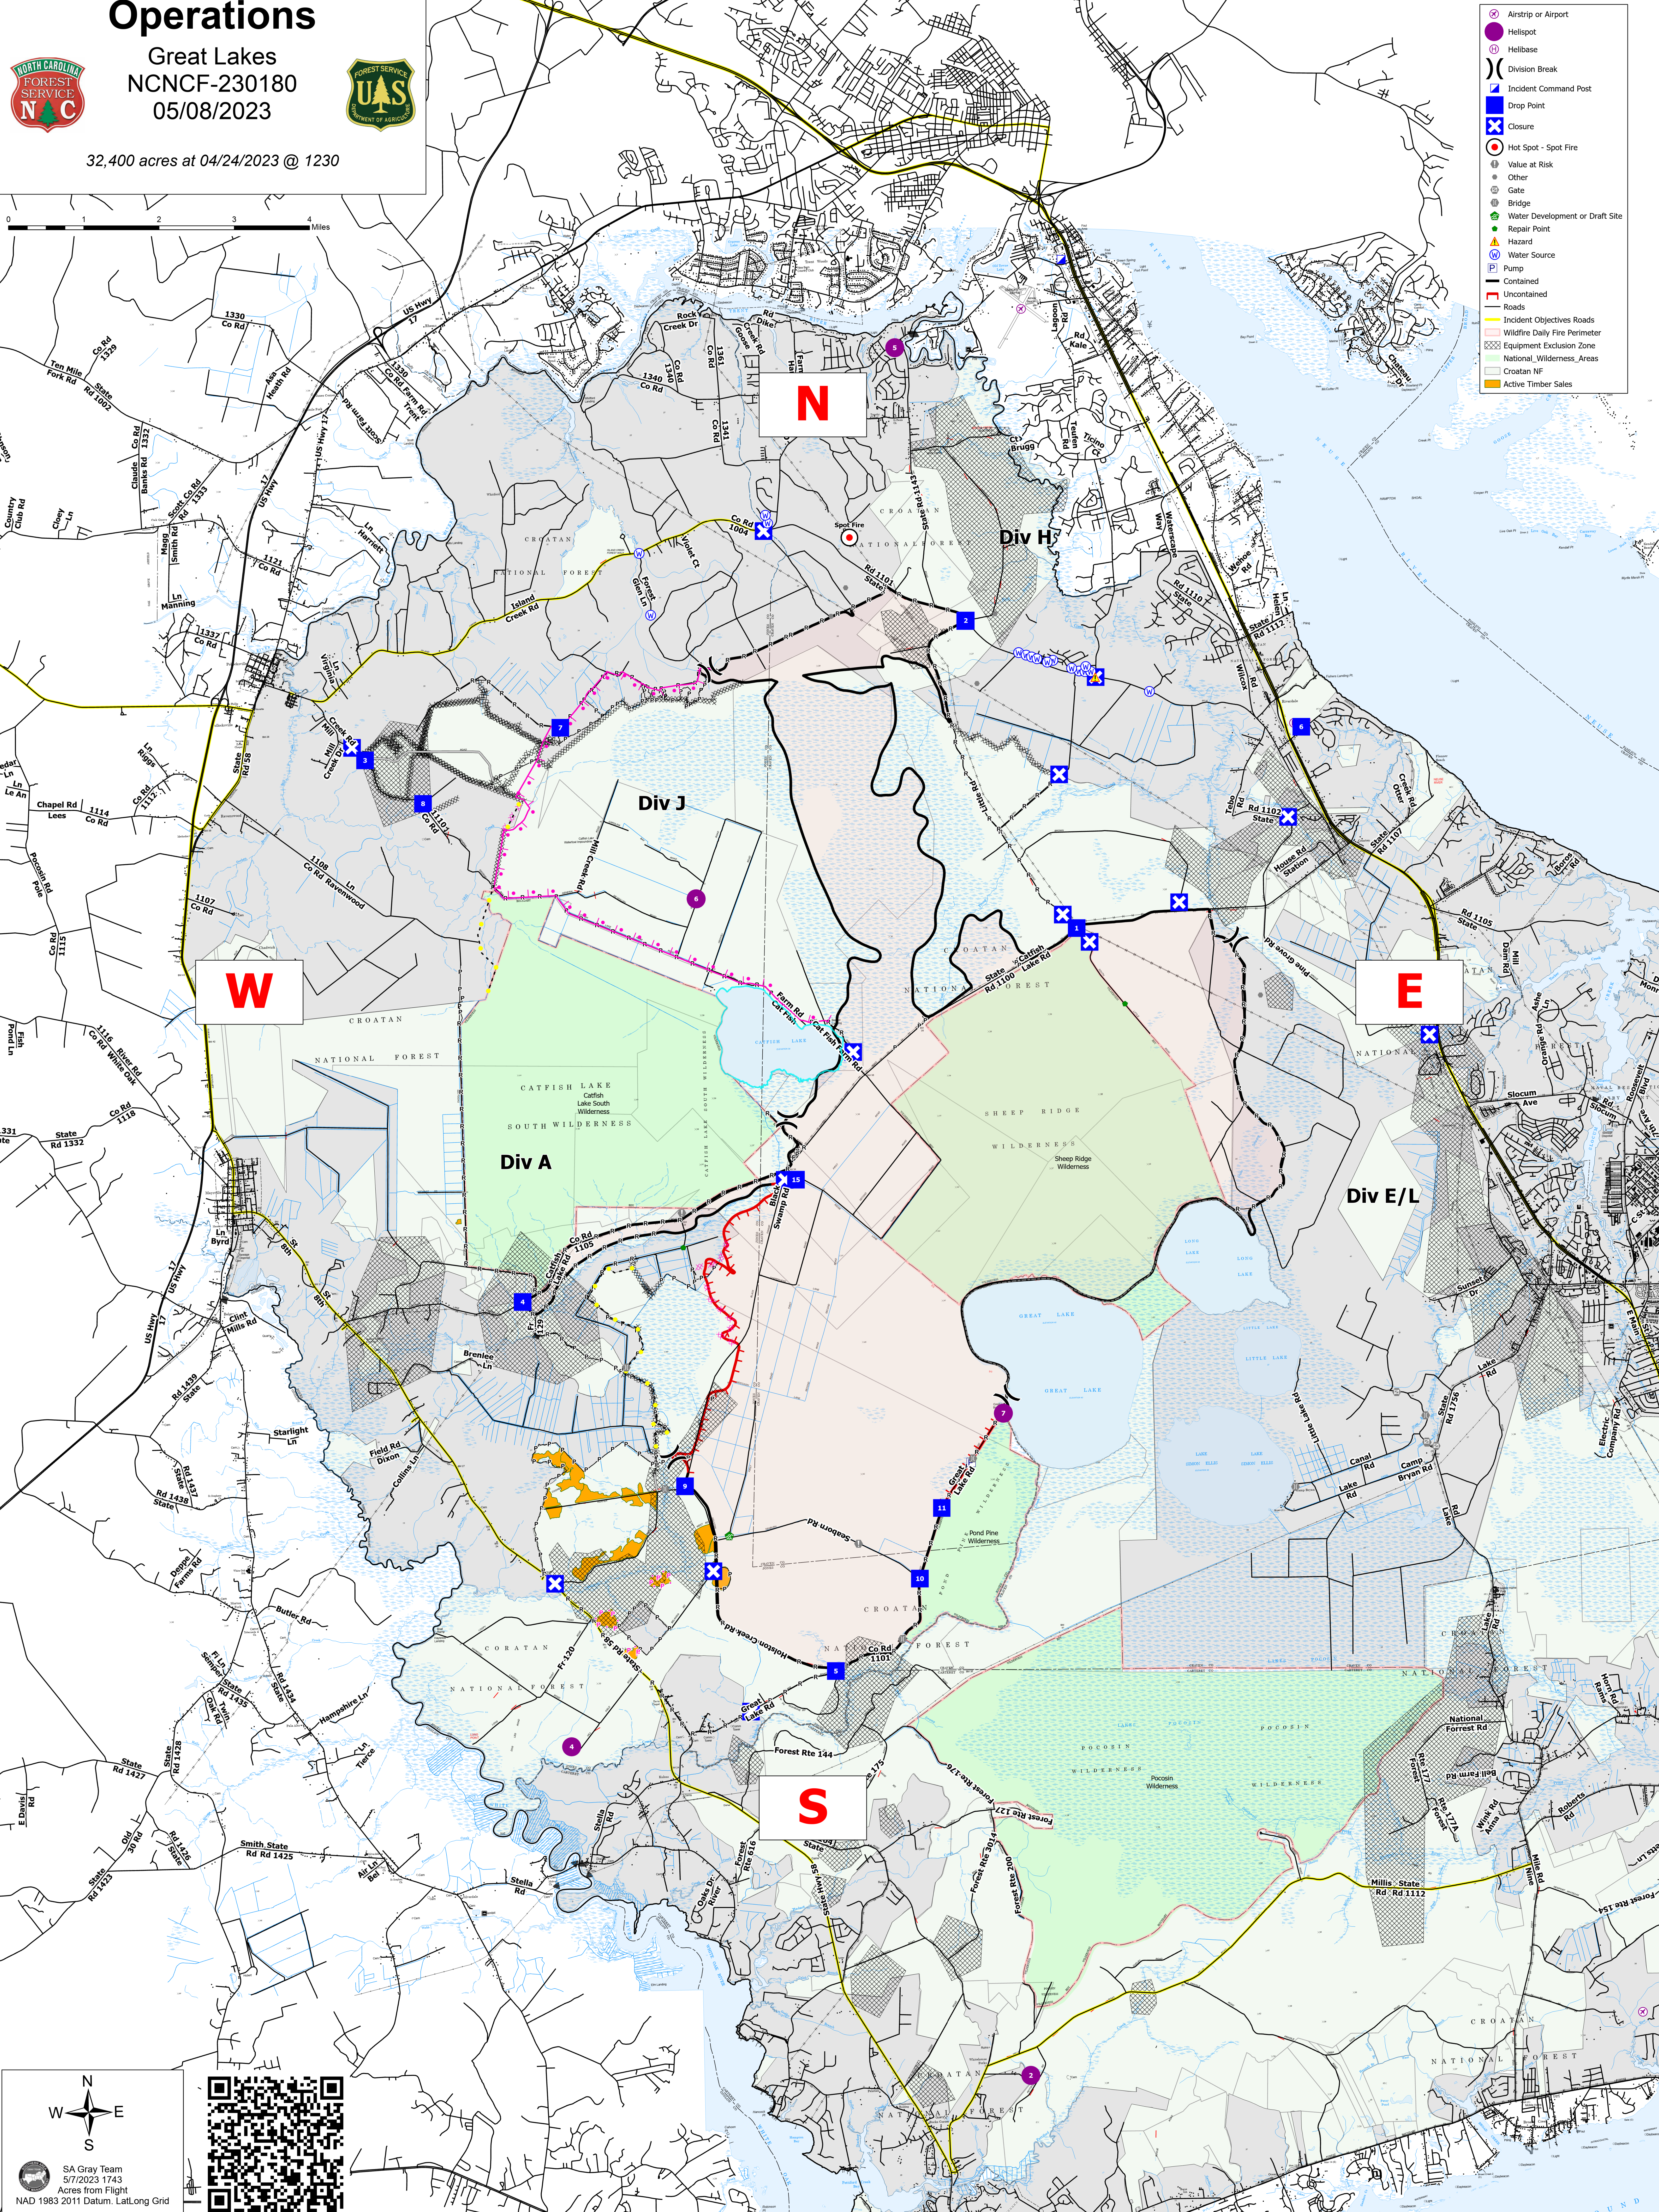

# Operations

Great Lakes  
NCNCF-230180  
05/08/2023

32,400 acres at 04/24/2023 @ 1230

- Airstrip or Airport
- Helispot
- Helibase
- Division Break
- Incident Command Post
- Drop Point
- Closure
- Hot Spot - Spot Fire
- Value at Risk
- Other
- Gate
- Bridge
- Water Development or Draft Site
- Repair Point
- Hazard
- Water Source
- Pump
- Contained
- Uncontained
- Roads
- Incident Objectives Roads
- Wildfire Daily Fire Perimeter
- Equipment Exclusion Zone
- National\_Wilderness\_Areas
- Croatan NF
- Active Timber Sales

SA Gray Team  
5/7/2023 1743  
Acres from Flight  
NAD 1983 2011 Datum: LatLong Grid

77°16.5'W 77°15.5'W 77°14.5'W 77°13.5'W 77°12.5'W 77°11.5'W 77°10.5'W 77°9.5'W 77°8.5'W 77°7.5'W 77°6.5'W 77°5.5'W 77°4.5'W 77°3.5'W 77°2.5'W 77°1.5'W 77°0.5'W 77°W 76°59.5'W 76°58.5'W 76°57.5'W 76°56.5'W 76°55.5'W 76°54.5'W