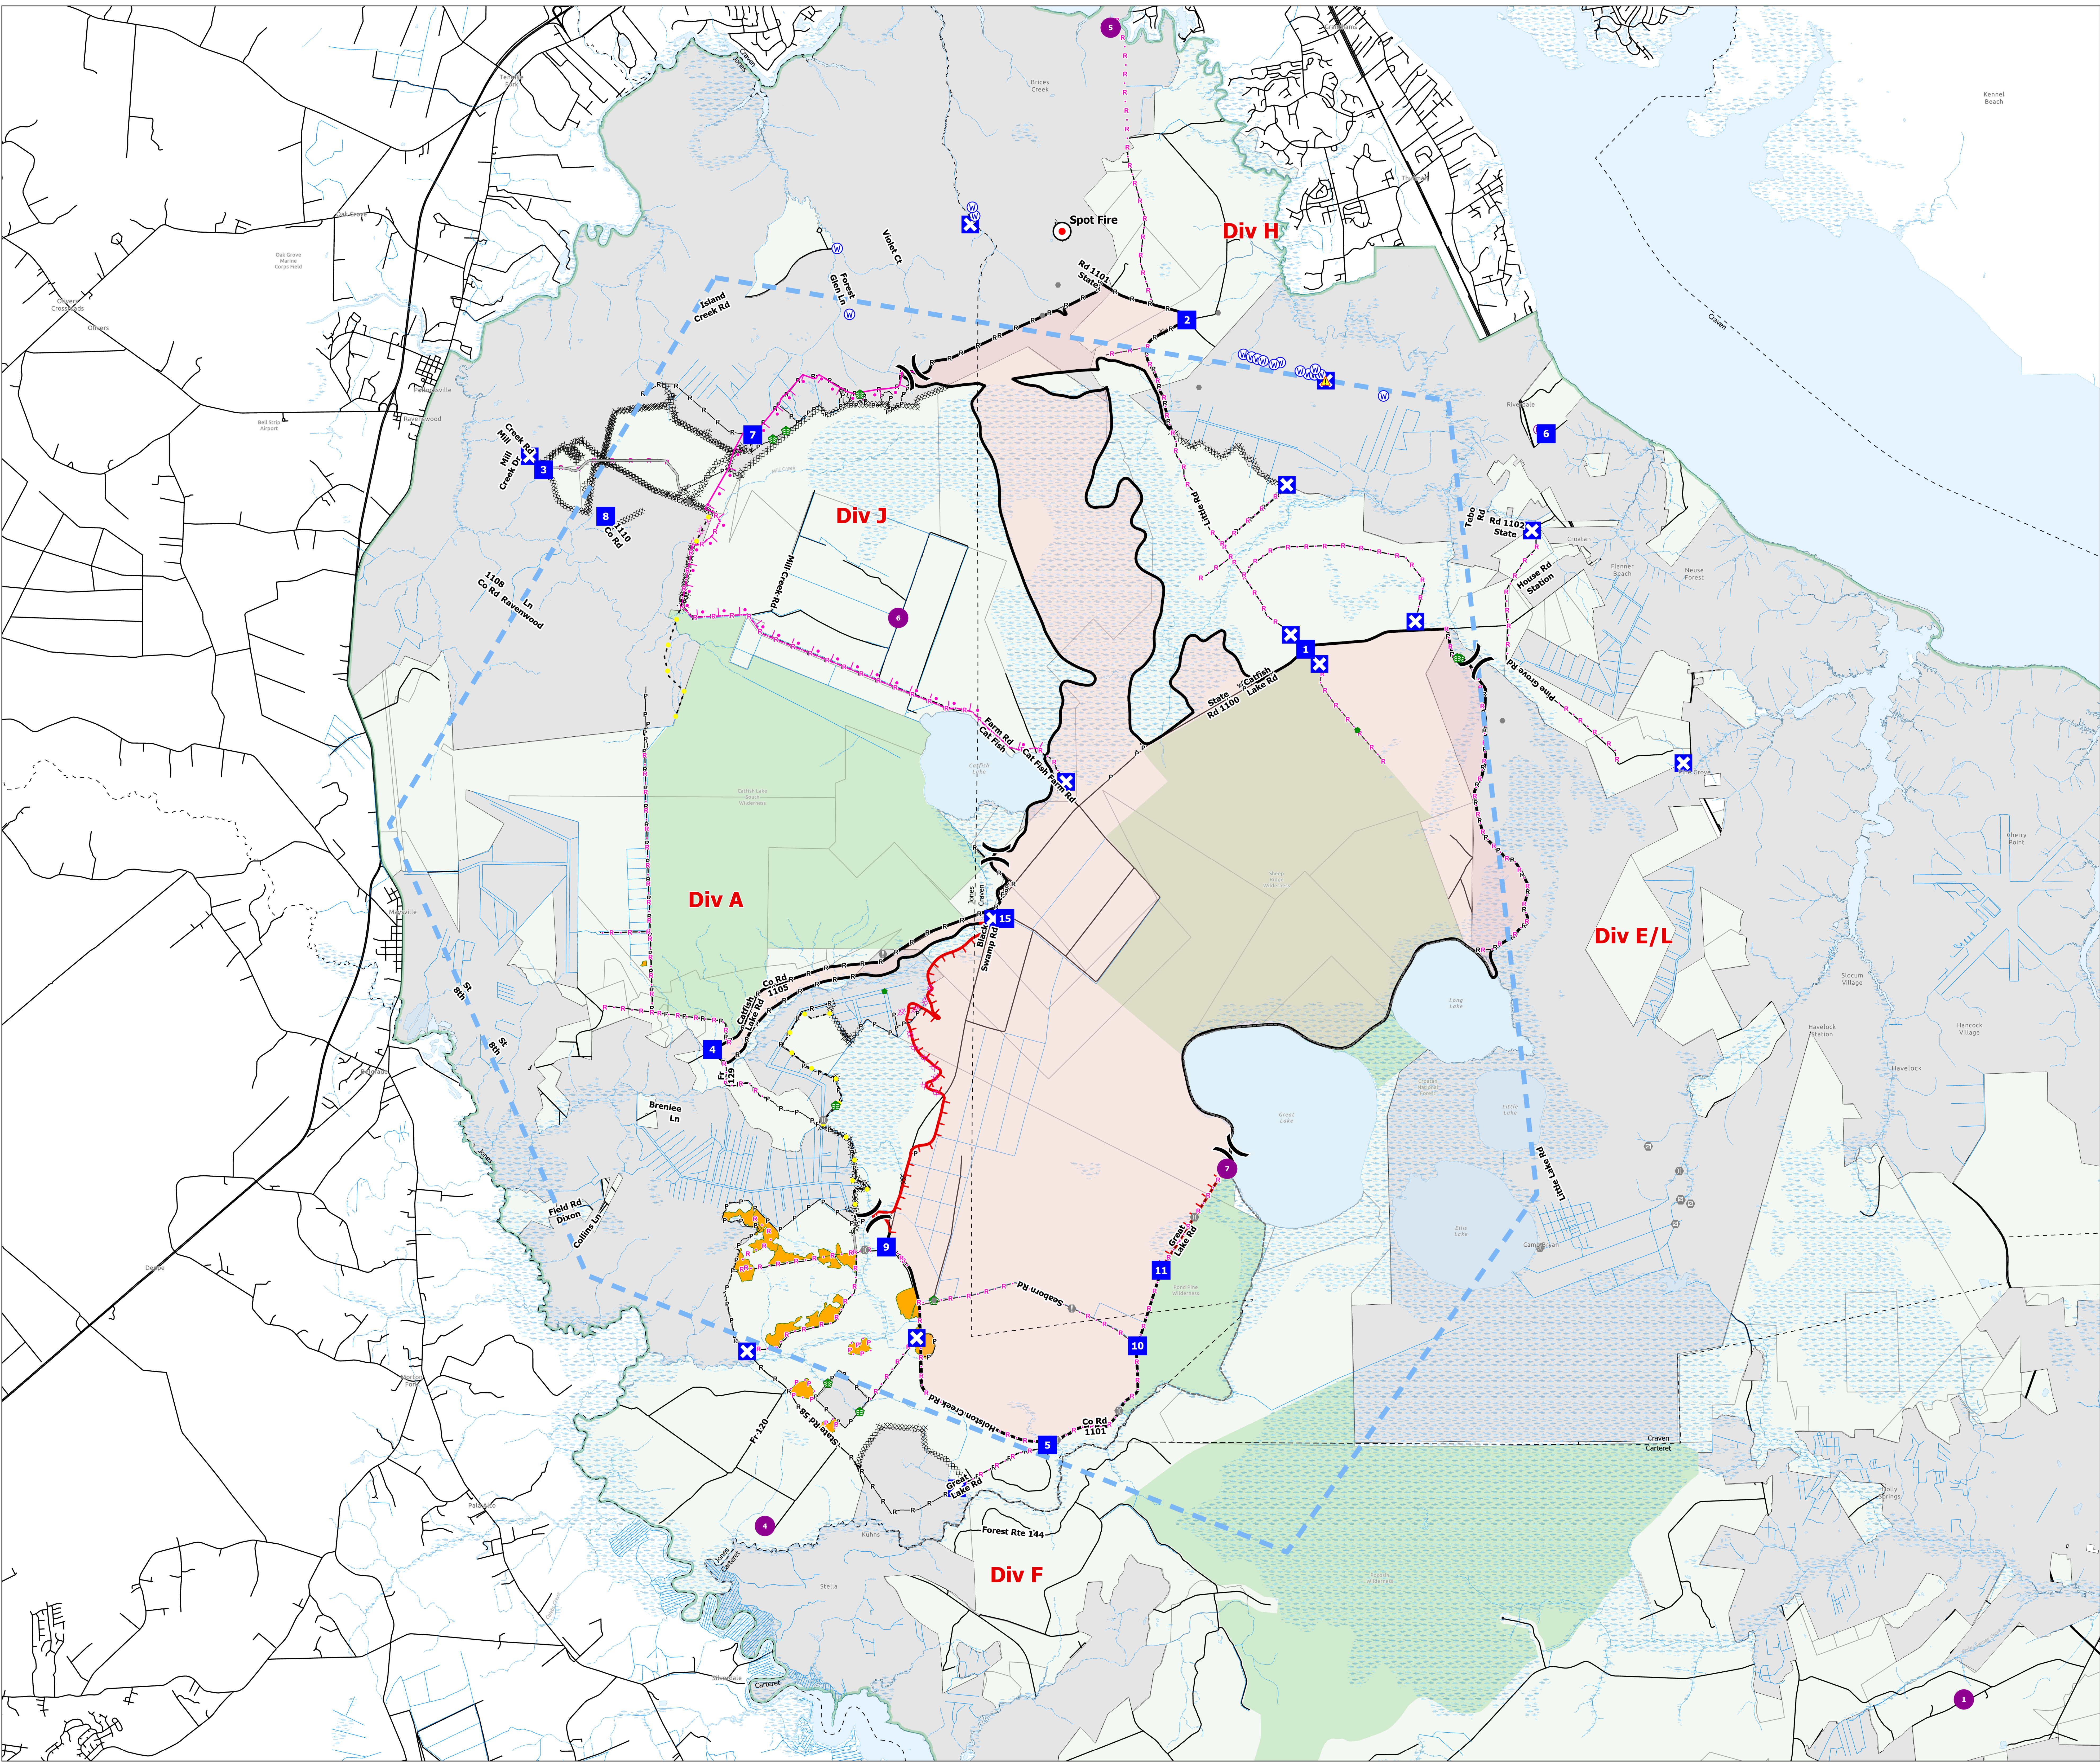

Briefing

Great Lakes
NCNCF-230180

05/11/2023

32,400 acres
04/24/2023 @ 1230

- Helispot
- Helibase
-) Division Break
- Drop Point
- ⊗ Closure
- Hot Spot - Spot Fire
- Value at Risk
- Other
- ⊙ Gate
- ⊙ Bridge
- 🌿 Water Development or Draft Site
- 🌿 Stream Crossing
- Repair Point
- ⚠ Hazard
- 🌊 Water Source
- ⊗ Completed Dozer Line
- Completed Plow Line
- Completed Road as Line
- Planned Burnout
- ⊗ Planned Dozer Line
- Planned Plow Line
- Planned Road as Line
- Access or Improved Road
- Highlighted Feature
- Other
- Temporary Flight Restriction
- Road
- Contained
- Uncontained
- Wildfire Daily Fire Perimeter
- Non-FS Lands
- County
- Wilderness Areas
- Croatan NF
- CroatanNF Active Timber Sales

SA Gray Team
5/10/2023 1714
Acres from Flight
NAD 1983 2011 Datum. LatLong Grid