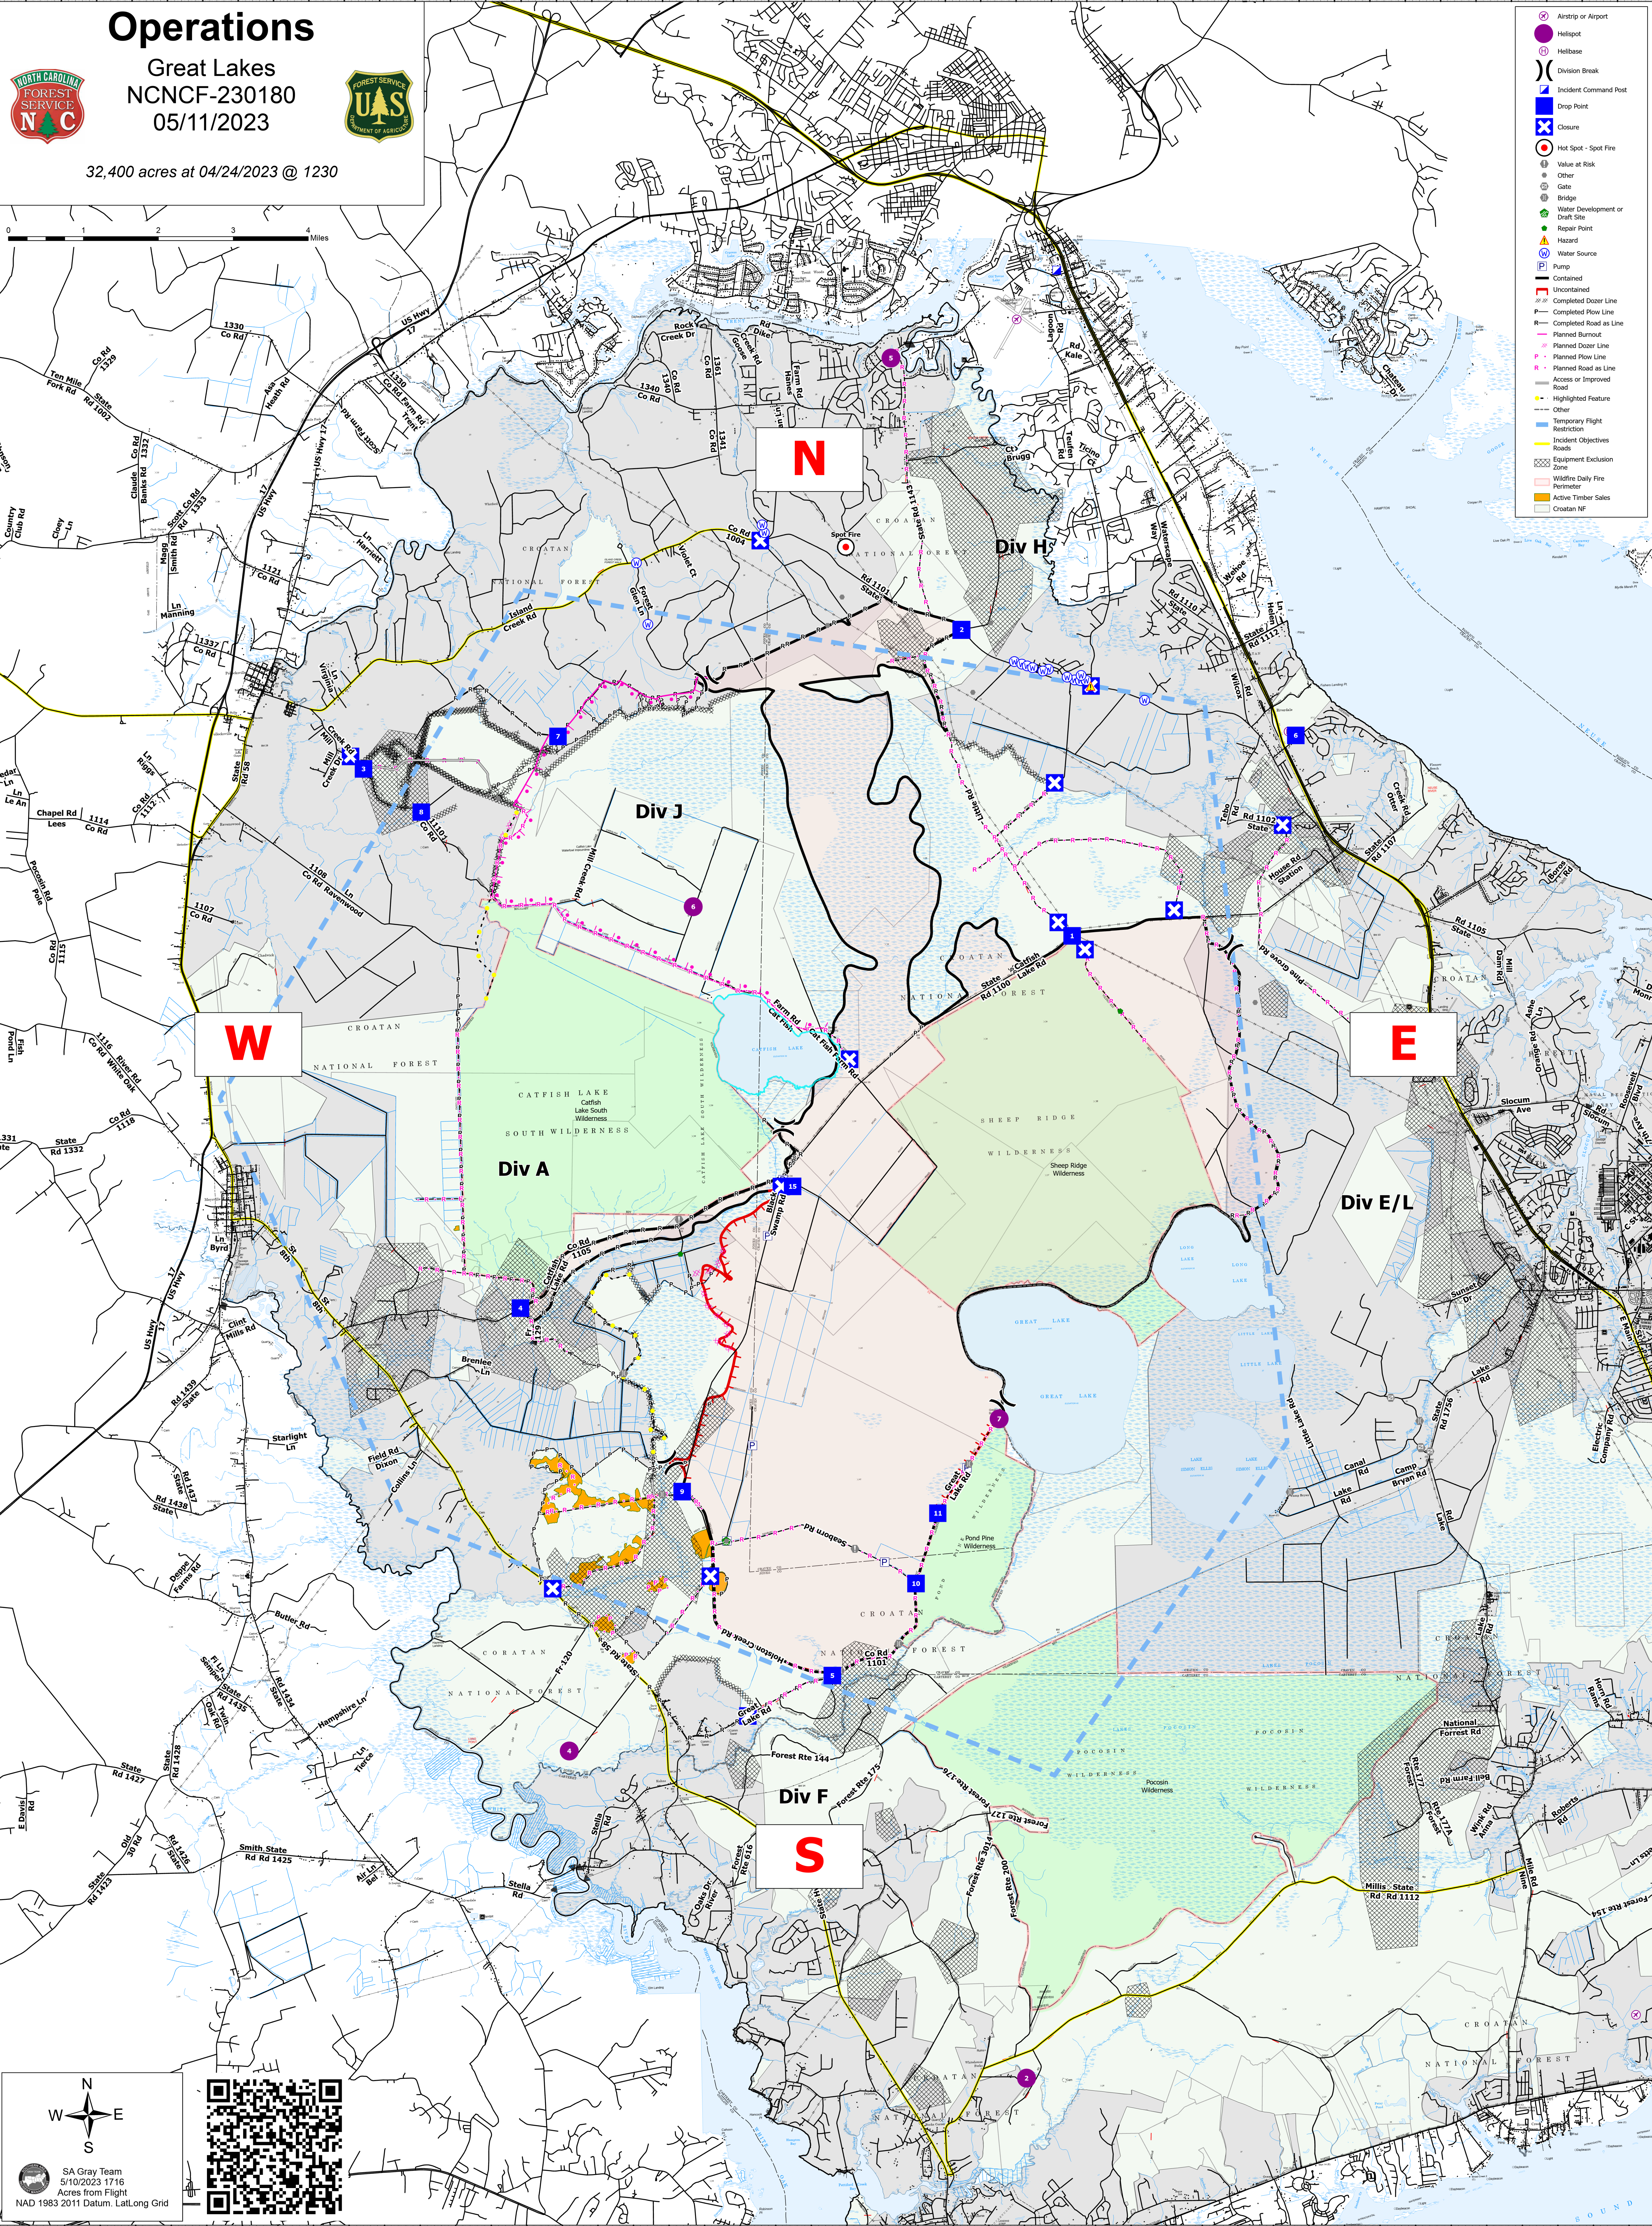

# Operations

Great Lakes  
NCNCF-230180  
05/11/2023

32,400 acres at 04/24/2023 @ 1230

- Airstrip or Airport
- Helibase
- Helibase
- Division Break
- Incident Command Post
- Drop Point
- Closure
- Hot Spot - Spot Fire
- Value at Risk
- Other
- Gate
- Bridge
- Water Development or Draft Site
- Repair Point
- Hazard
- Water Source
- Pump
- Contained
- Uncontained
- Completed Dozer Line
- Completed Flow Line
- Completed Road as Line
- Planned Burnout
- Planned Dozer Line
- Planned Flow Line
- Planned Road as Line
- Access or Improved Road
- Highlighted Feature
- Other
- Temporary Flight Restriction
- Incident Objectives Roads
- Equipment Exclusion Zone
- Wildfire Daily Fire Perimeter
- Active Timber Sales
- Croatan NP

SA Gray Team  
5/10/2023 1716  
Acres from Flight  
NAD 1983 2011 Datum, LatLong Grid