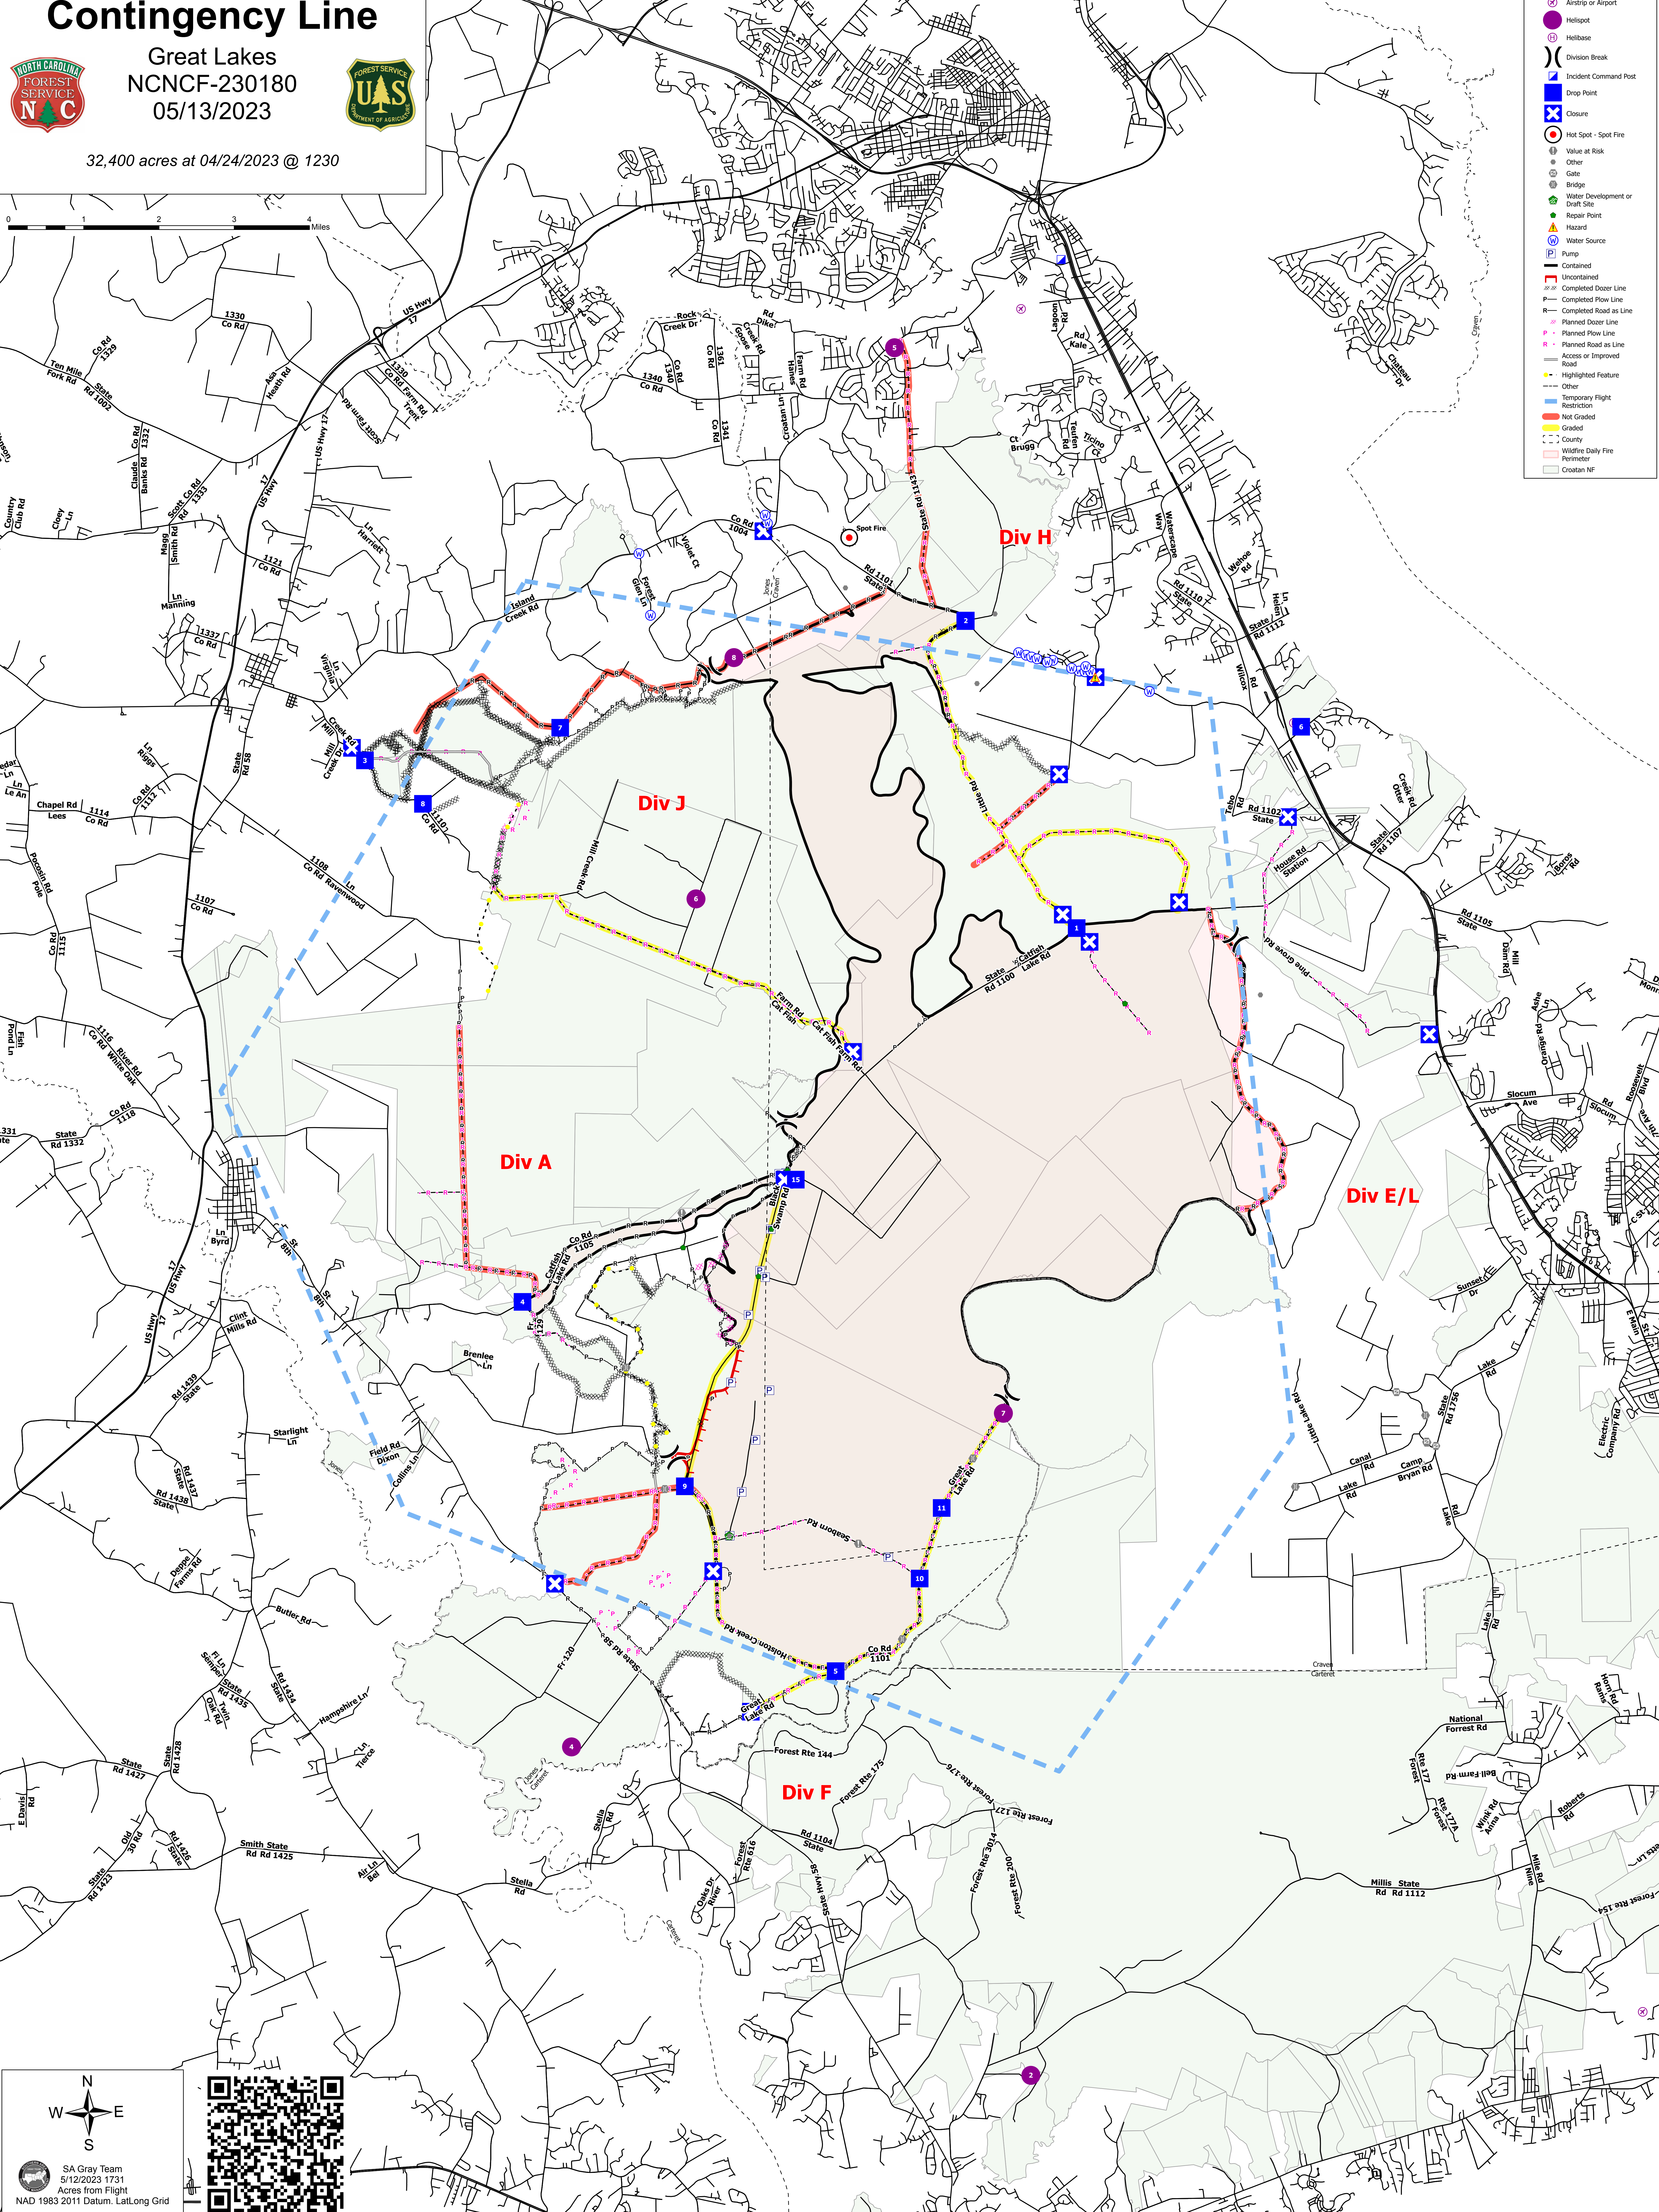

Contingency Line

Great Lakes
NCNCF-230180
05/13/2023

32,400 acres at 04/24/2023 @ 1230

- Airstrip or Airport
- Helibase
- Division Break
- Incident Command Post
- Drop Point
- Closure
- Hot Spot - Spot Fire
- Value at Risk
- Other
- Gate
- Bridge
- Water Development or Draft Site
- Repair Point
- Hazard
- Water Source
- Pump
- Contained
- Uncontained
- Completed Dozer Line
- Completed Plow Line
- Completed Road as Line
- Planned Dozer Line
- Planned Plow Line
- Planned Road as Line
- Access or Improved Road
- Highlighted Feature
- Other
- Temporary Flight Restriction
- Not Graded
- Graded
- County
- Wildfire Daily Fire Perimeter
- Creatan NF

SA Gray Team
5/12/2023 1731
Acres from Flight
NAD 1983 2011 Datum, LatLong Grid