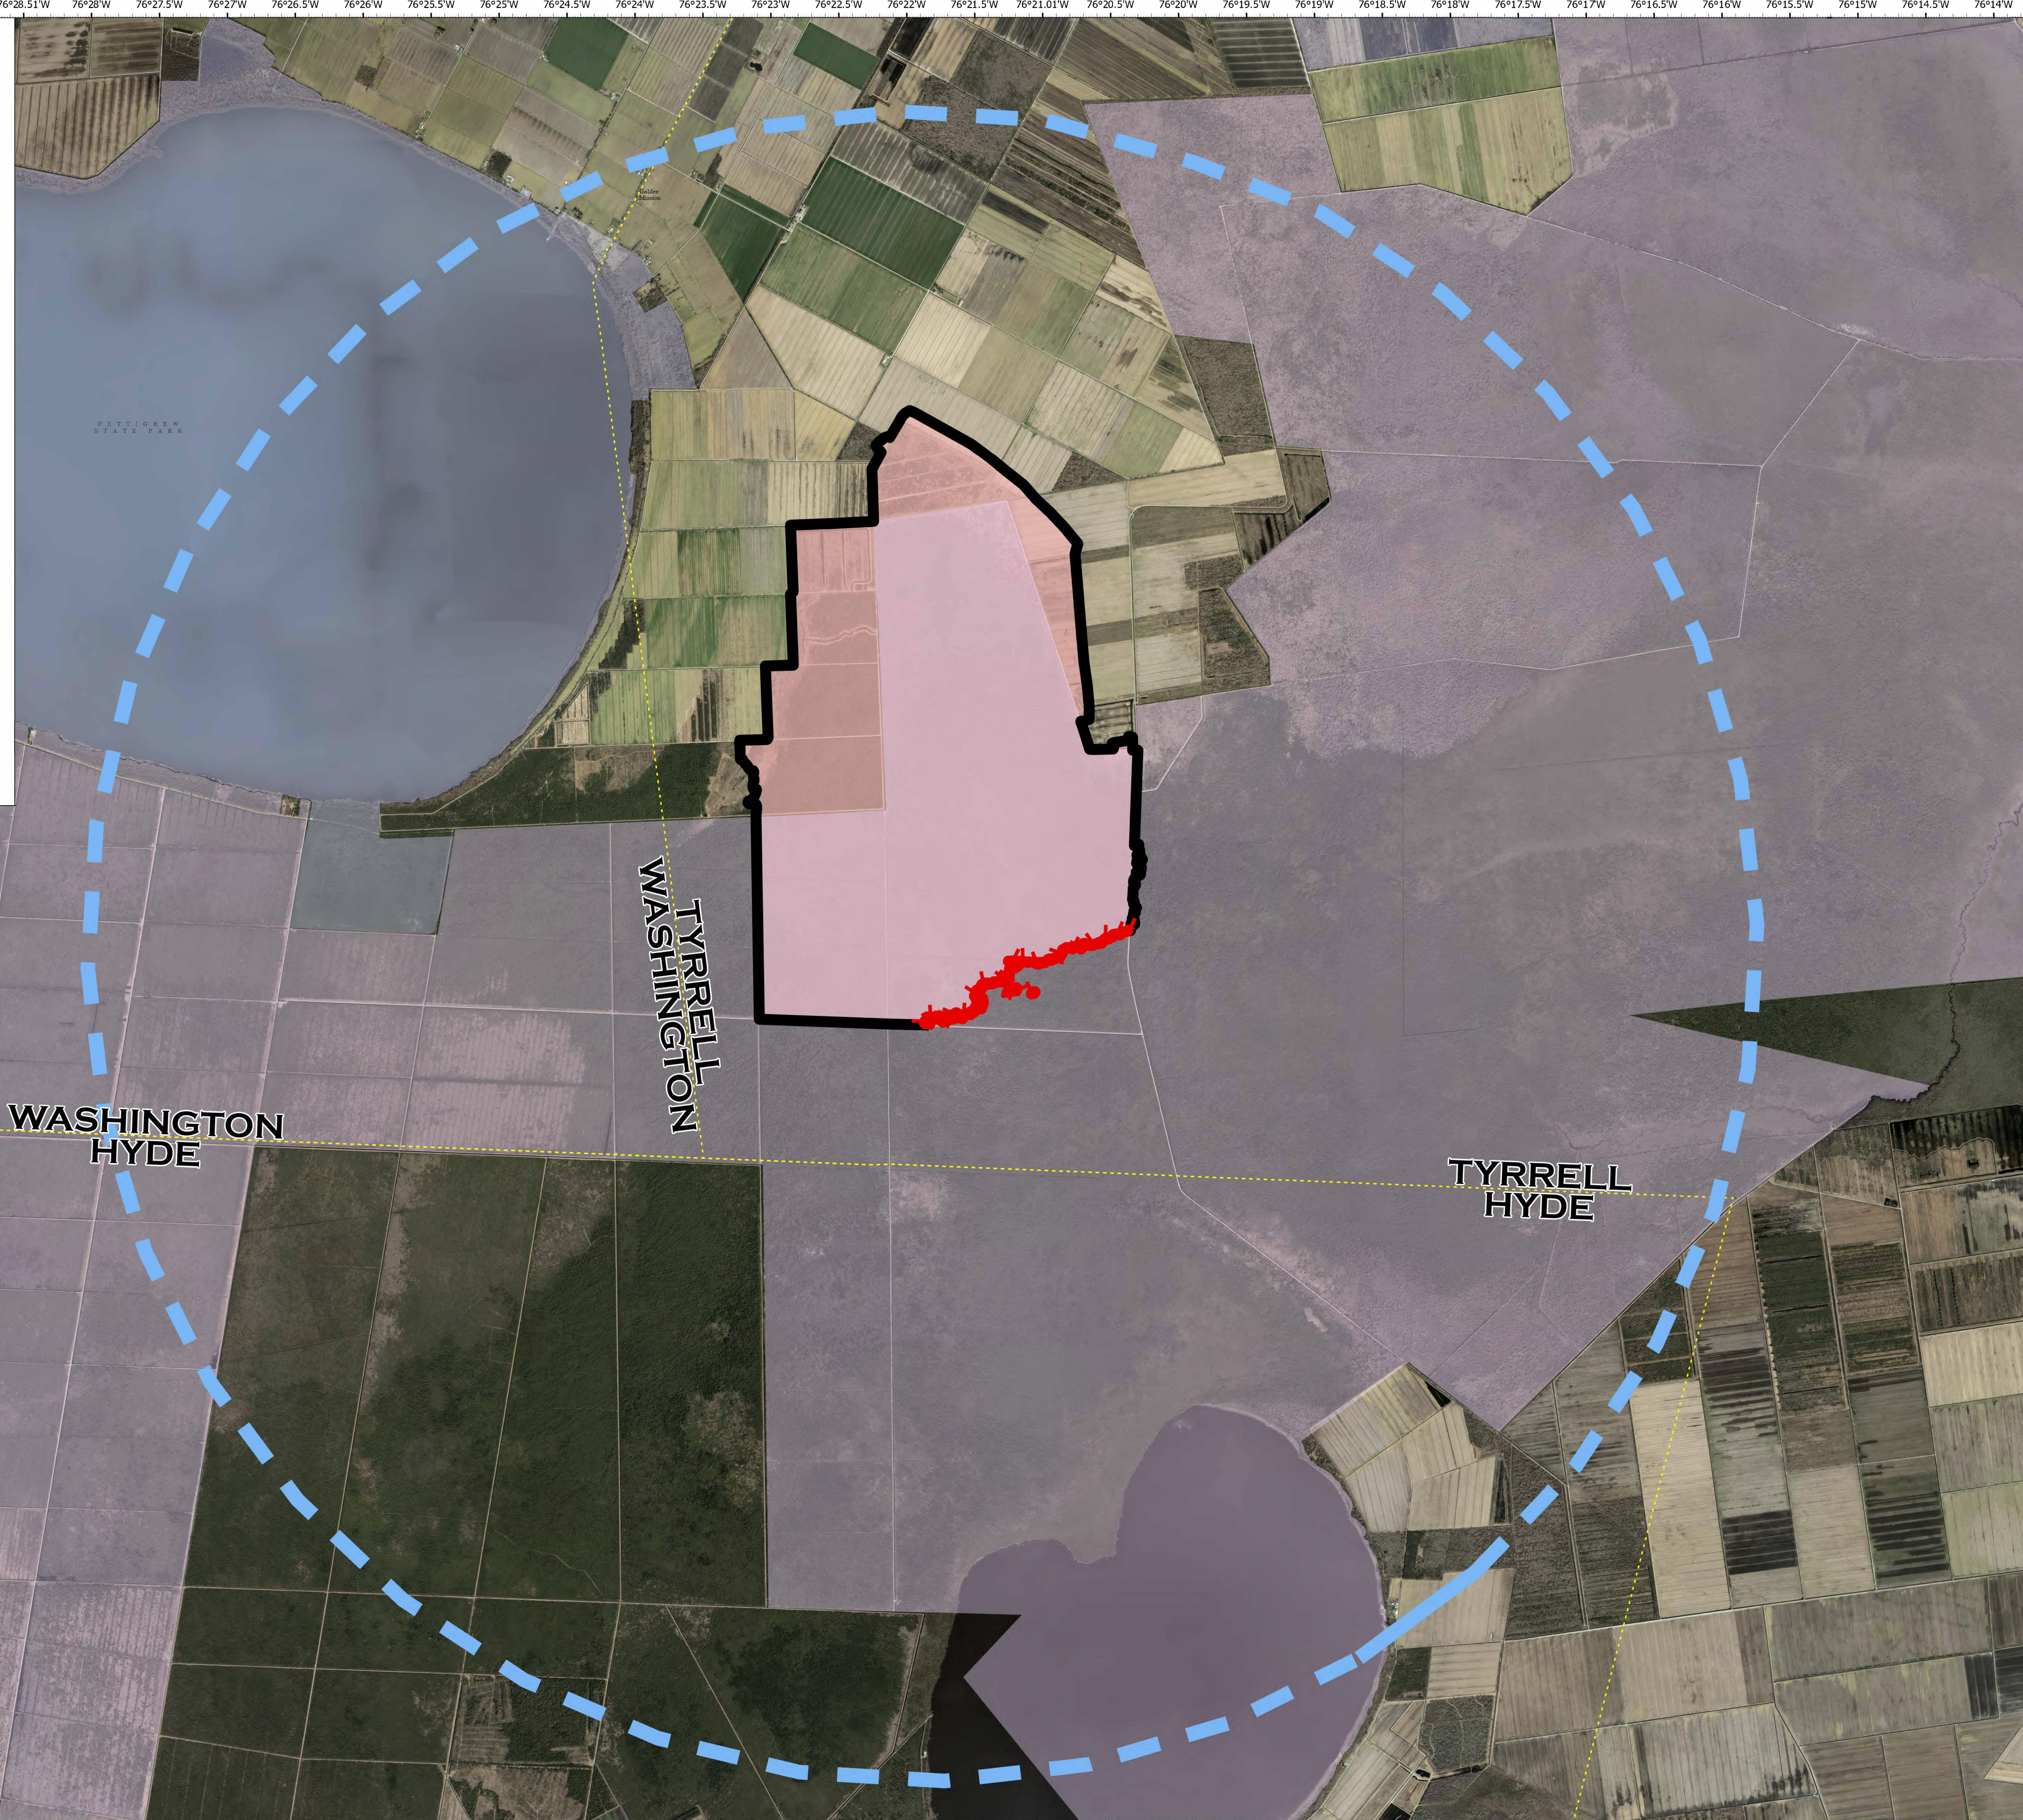

Public Information

Last Resort
NC-NCS-230013
4/9/2023

5,280 acres at 4/1/2023 @ 1456

- State Public Lands
- Other State Lands
- U.S. Fish Wildlife Service Lands
- Temporary Flight Restriction
- Contained
- Uncontained
- County Boundary

D. Paris
4/8/2023 1819
Acres from GPS
North American 1983 Datum. Lat/Long Grid

WASHINGTON
HYDE

TYRRELL
WASHINGTON

TYRRELL
HYDE