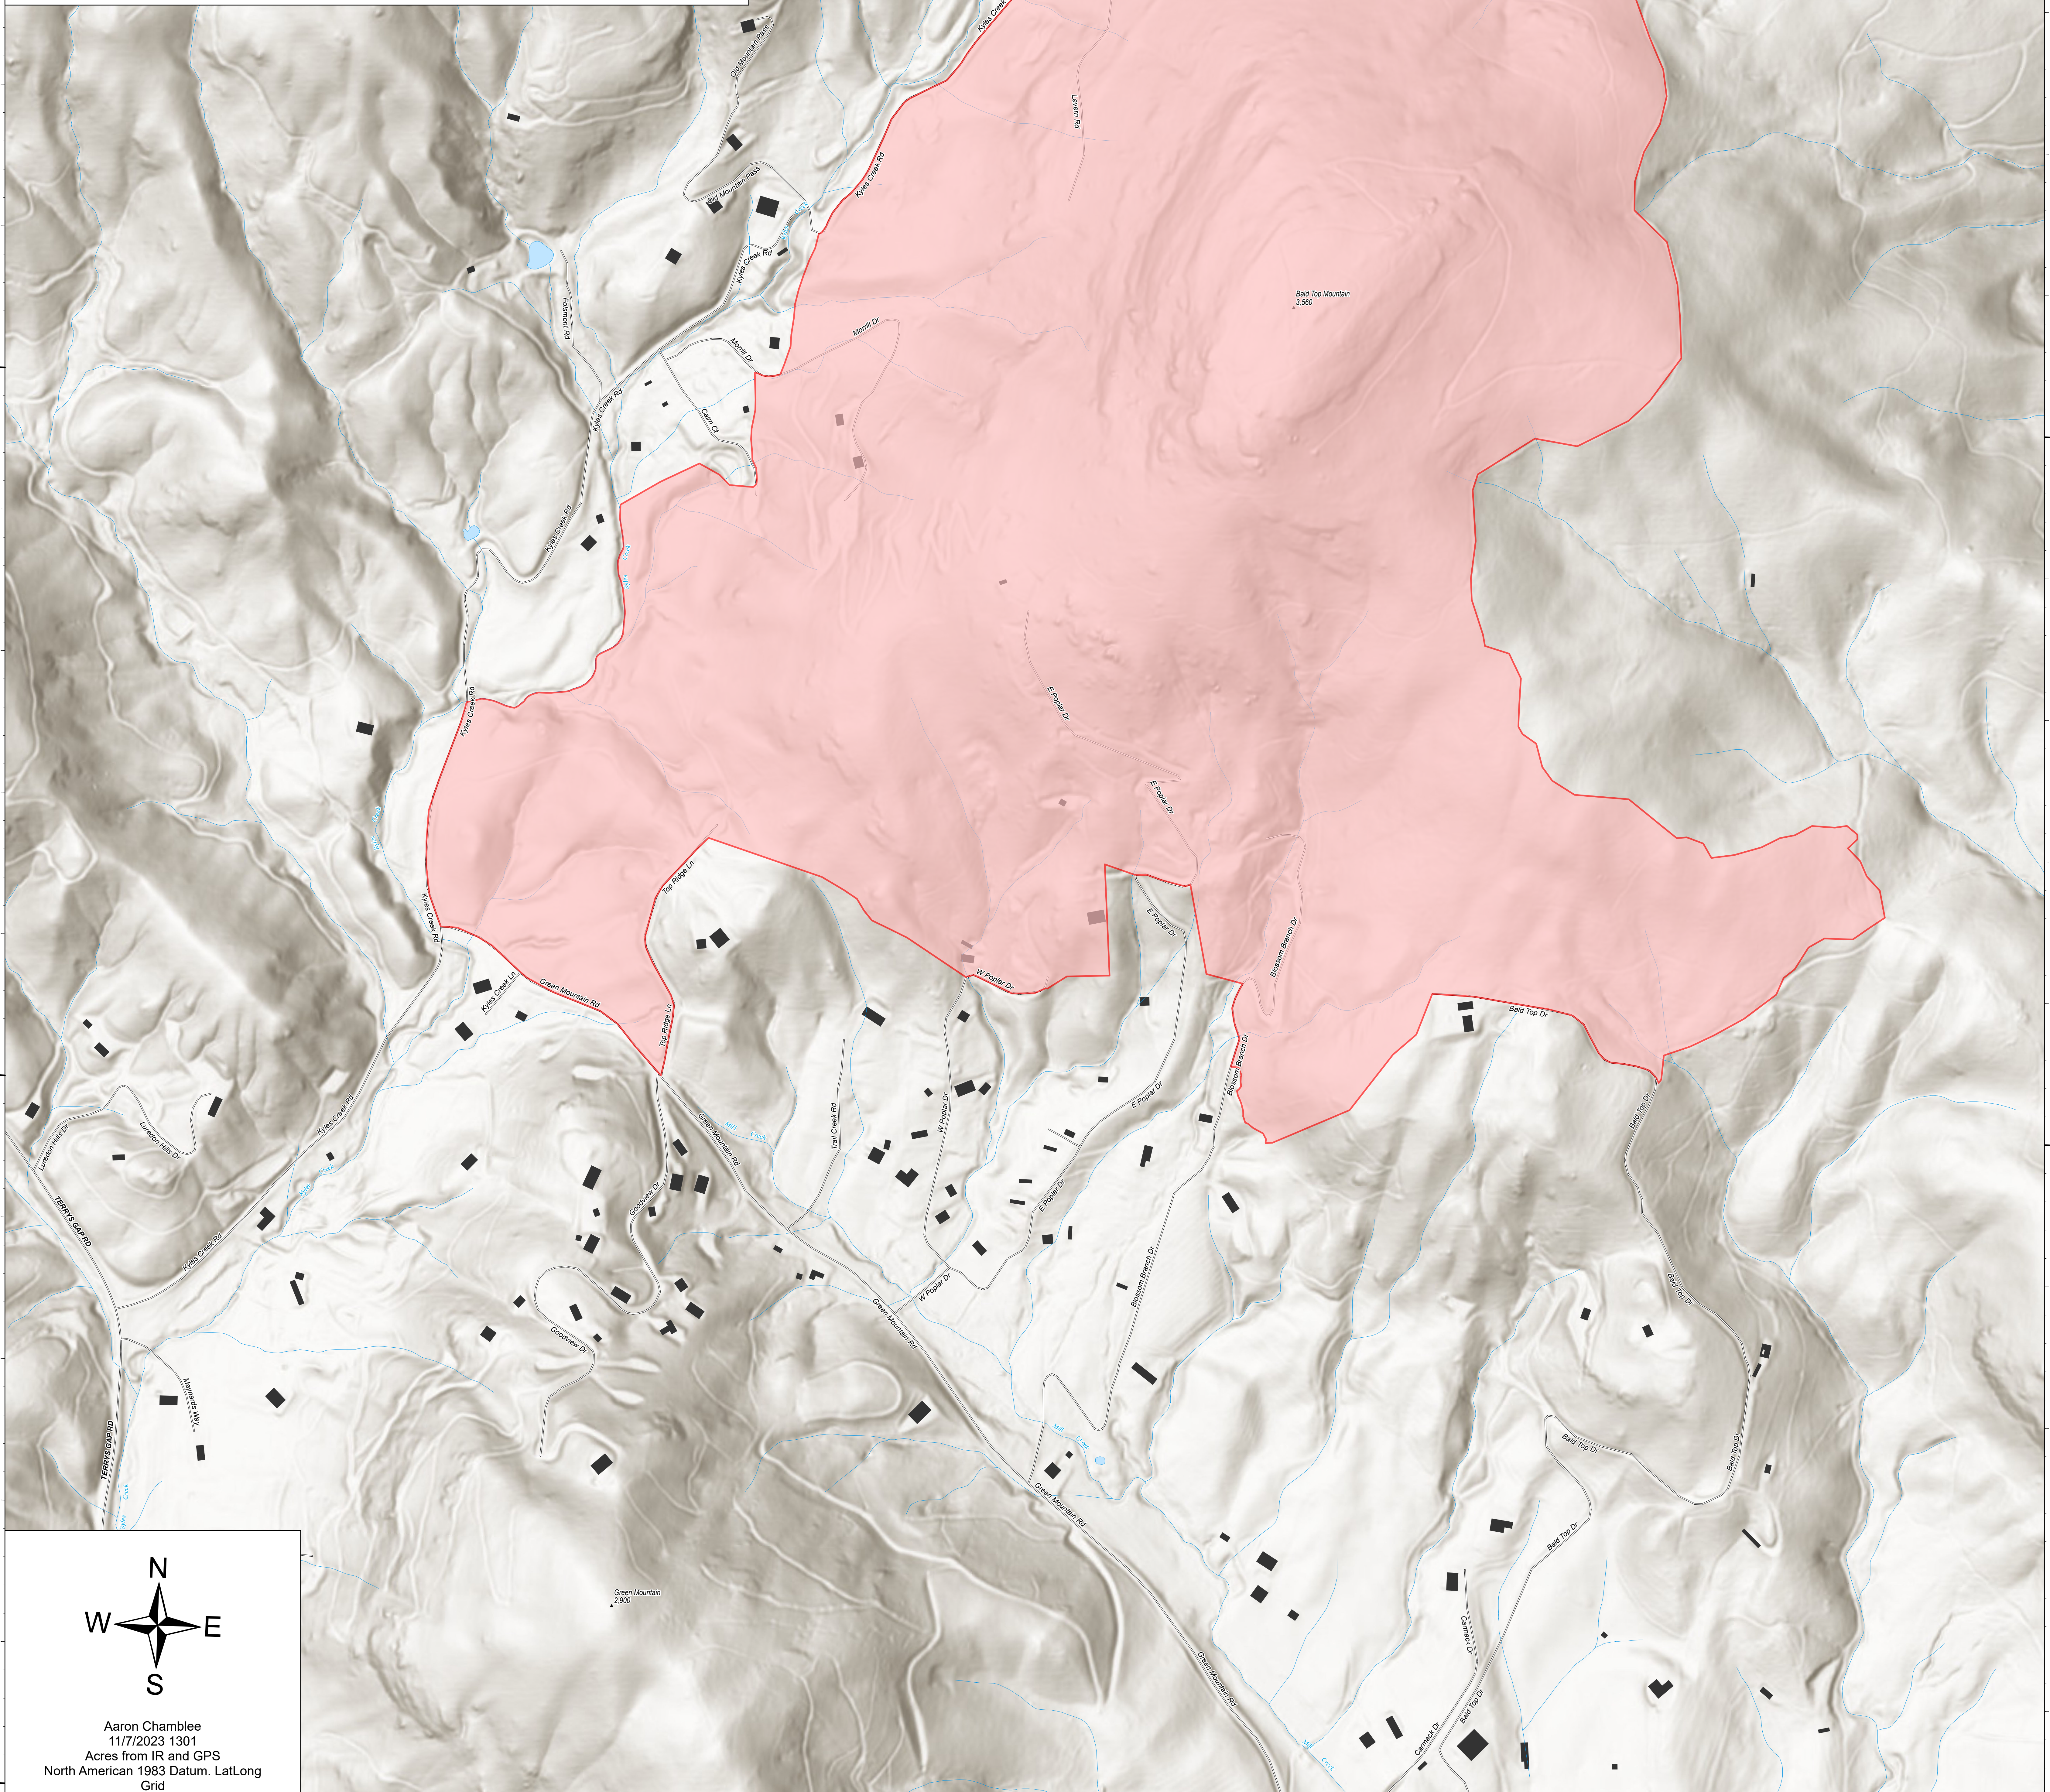

Public Information Map

Poplar Drive
NC-NCS-230039
11/7/23 Day

Legend

- Wildfire Daily Fire Perimeter
- Lake / Pond
- Stream/River
- Structure

431 acres at 11/6/2023 @ 1100 hrs

Aaron Chamblee
11/7/2023 1301
Acres from IR and GPS
North American 1983 Datum, Lat/Long
Grid