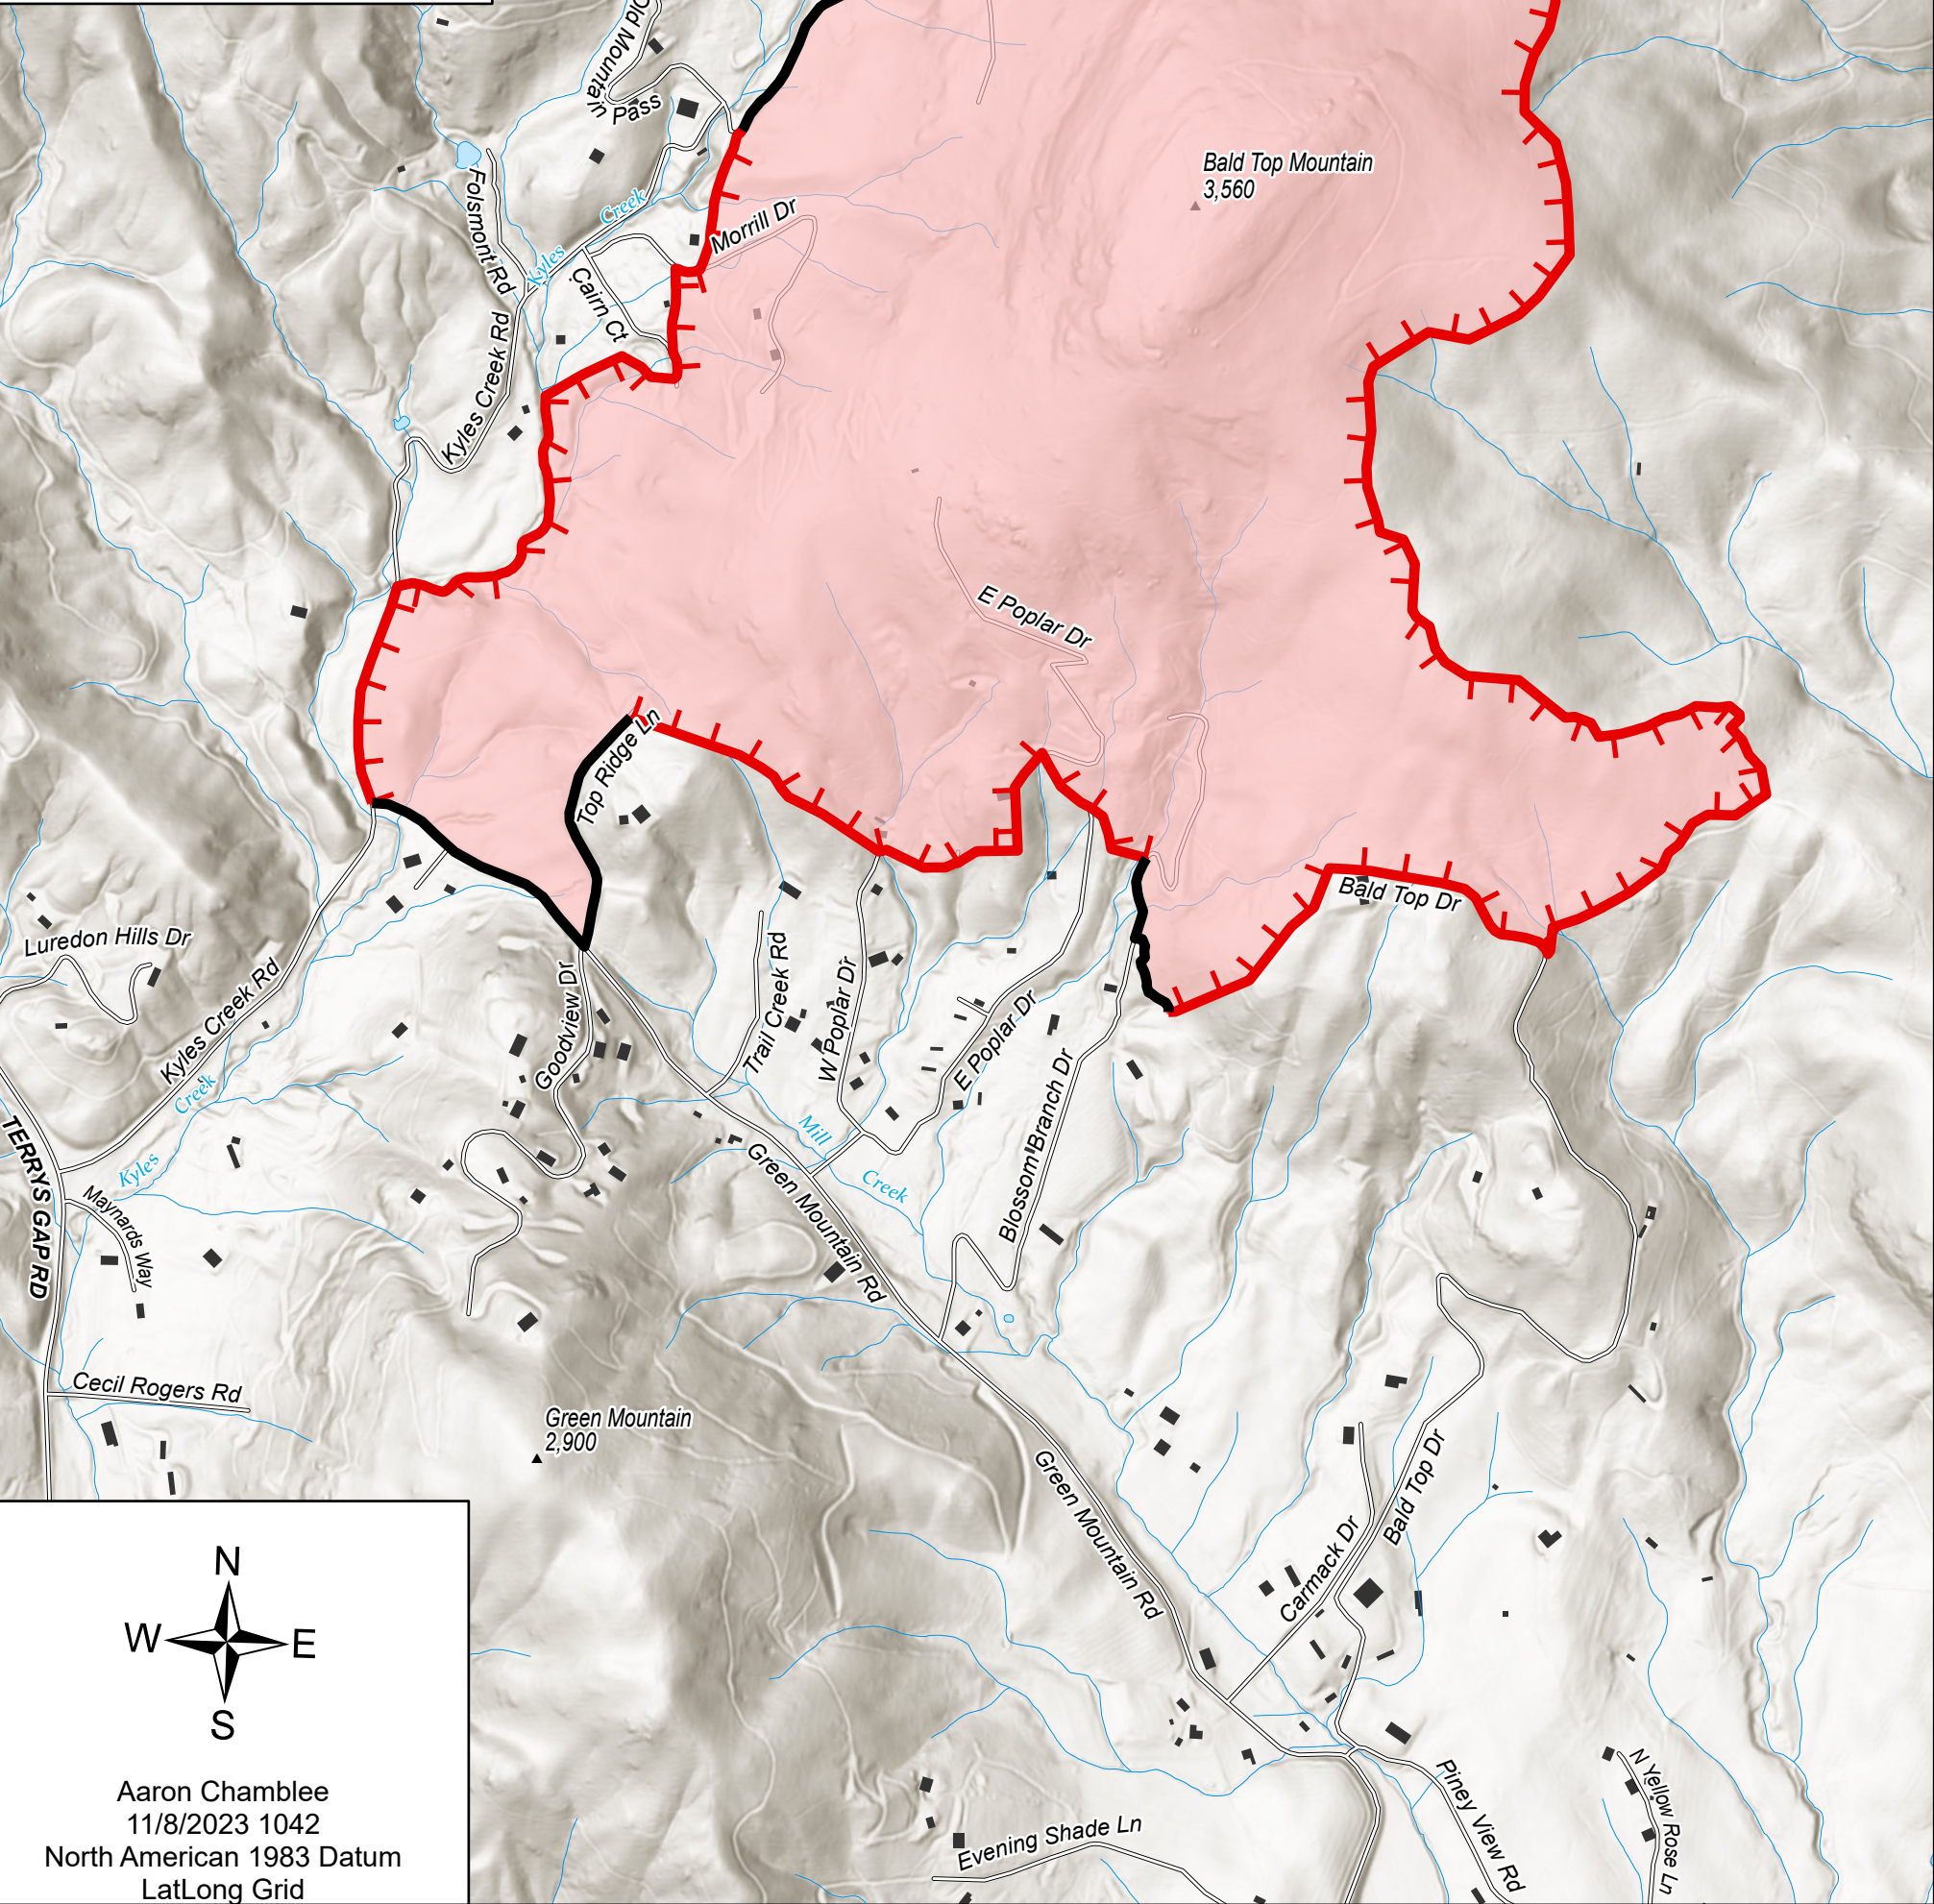

Public Information Map

Poplar Drive
NC-NCS-230039
11/8/23 Day

431 acres at 11/6/2023 @ 1100

Legend

- Contained
- - - Uncontained
- Wildfire Daily Fire Perimeter
- Lake / Pond
- Stream/River
- Structure

Aaron Chamblee
11/8/2023 1042
North American 1983 Datum
LatLong Grid