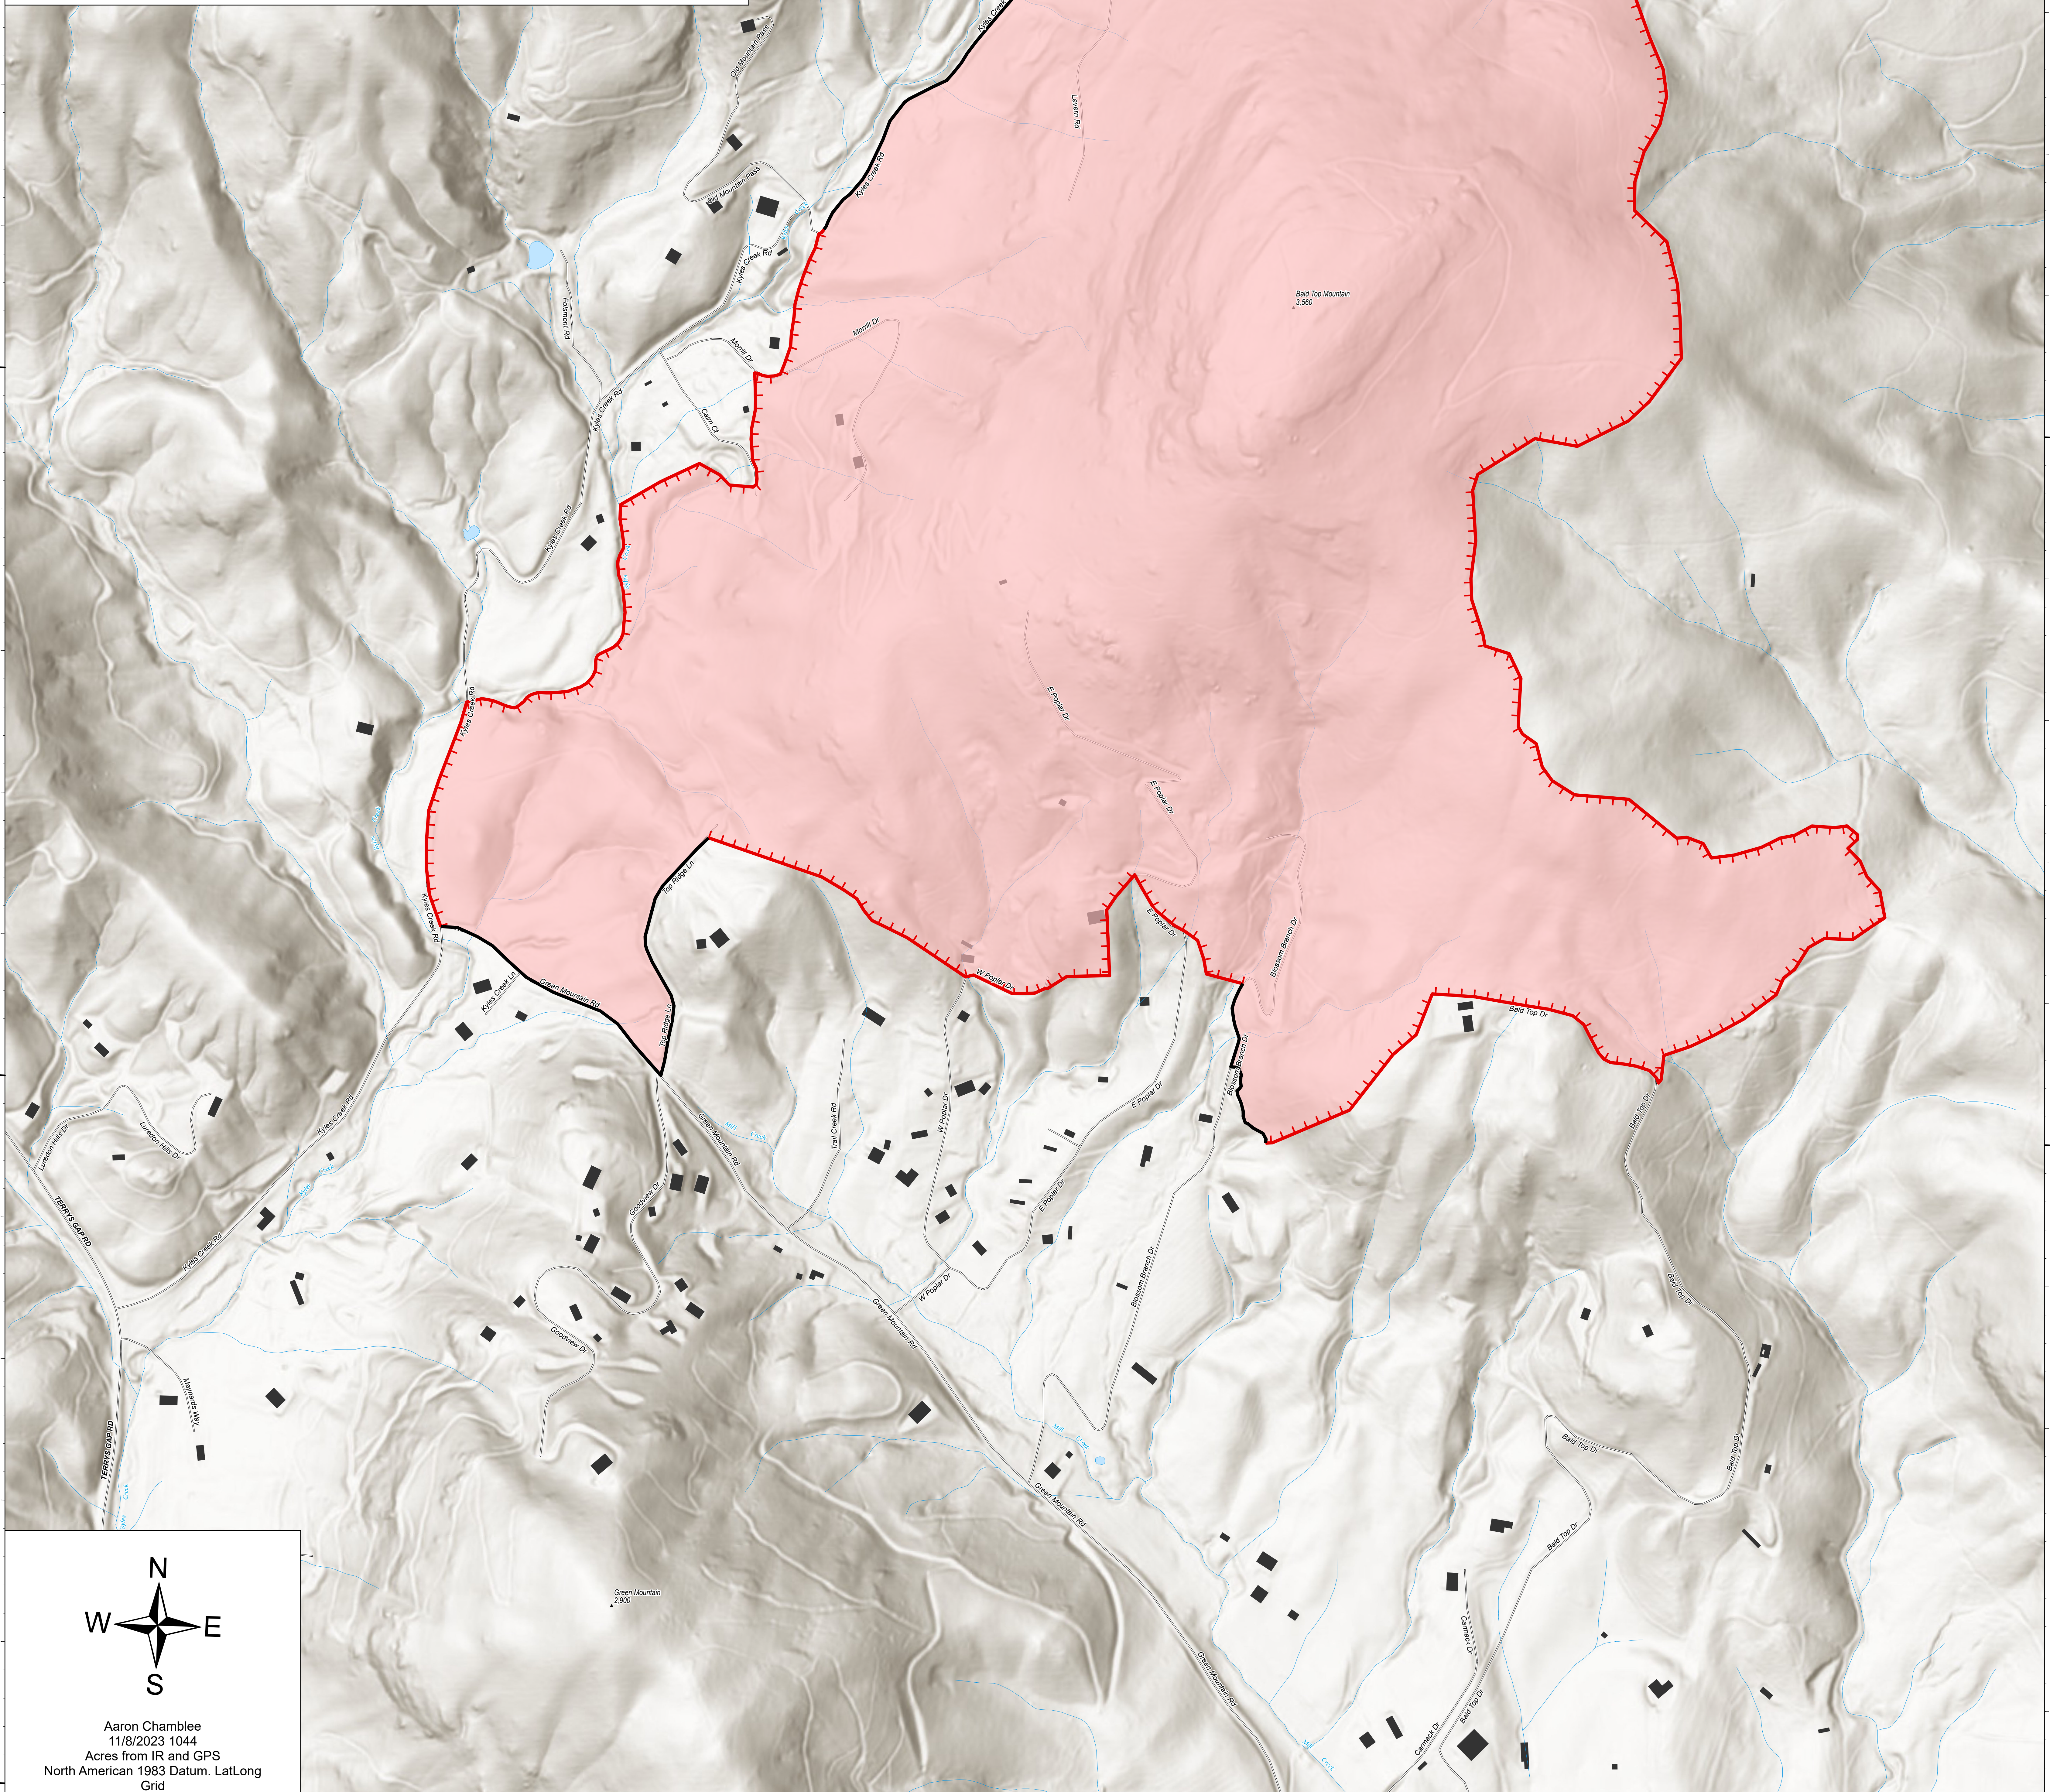

# Public Information Map

Poplar Drive  
NC-NCS-230039  
11/8/23 Day

### Legend

- Wildfire Daily Fire Perimeter
- Lake / Pond
- Stream/River
- Structure

431 acres at 11/6/2023 @ 1100 hrs

Aaron Chamblee  
11/8/2023 1044  
Acres from IR and GPS  
North American 1983 Datum, Lat/Long  
Grid