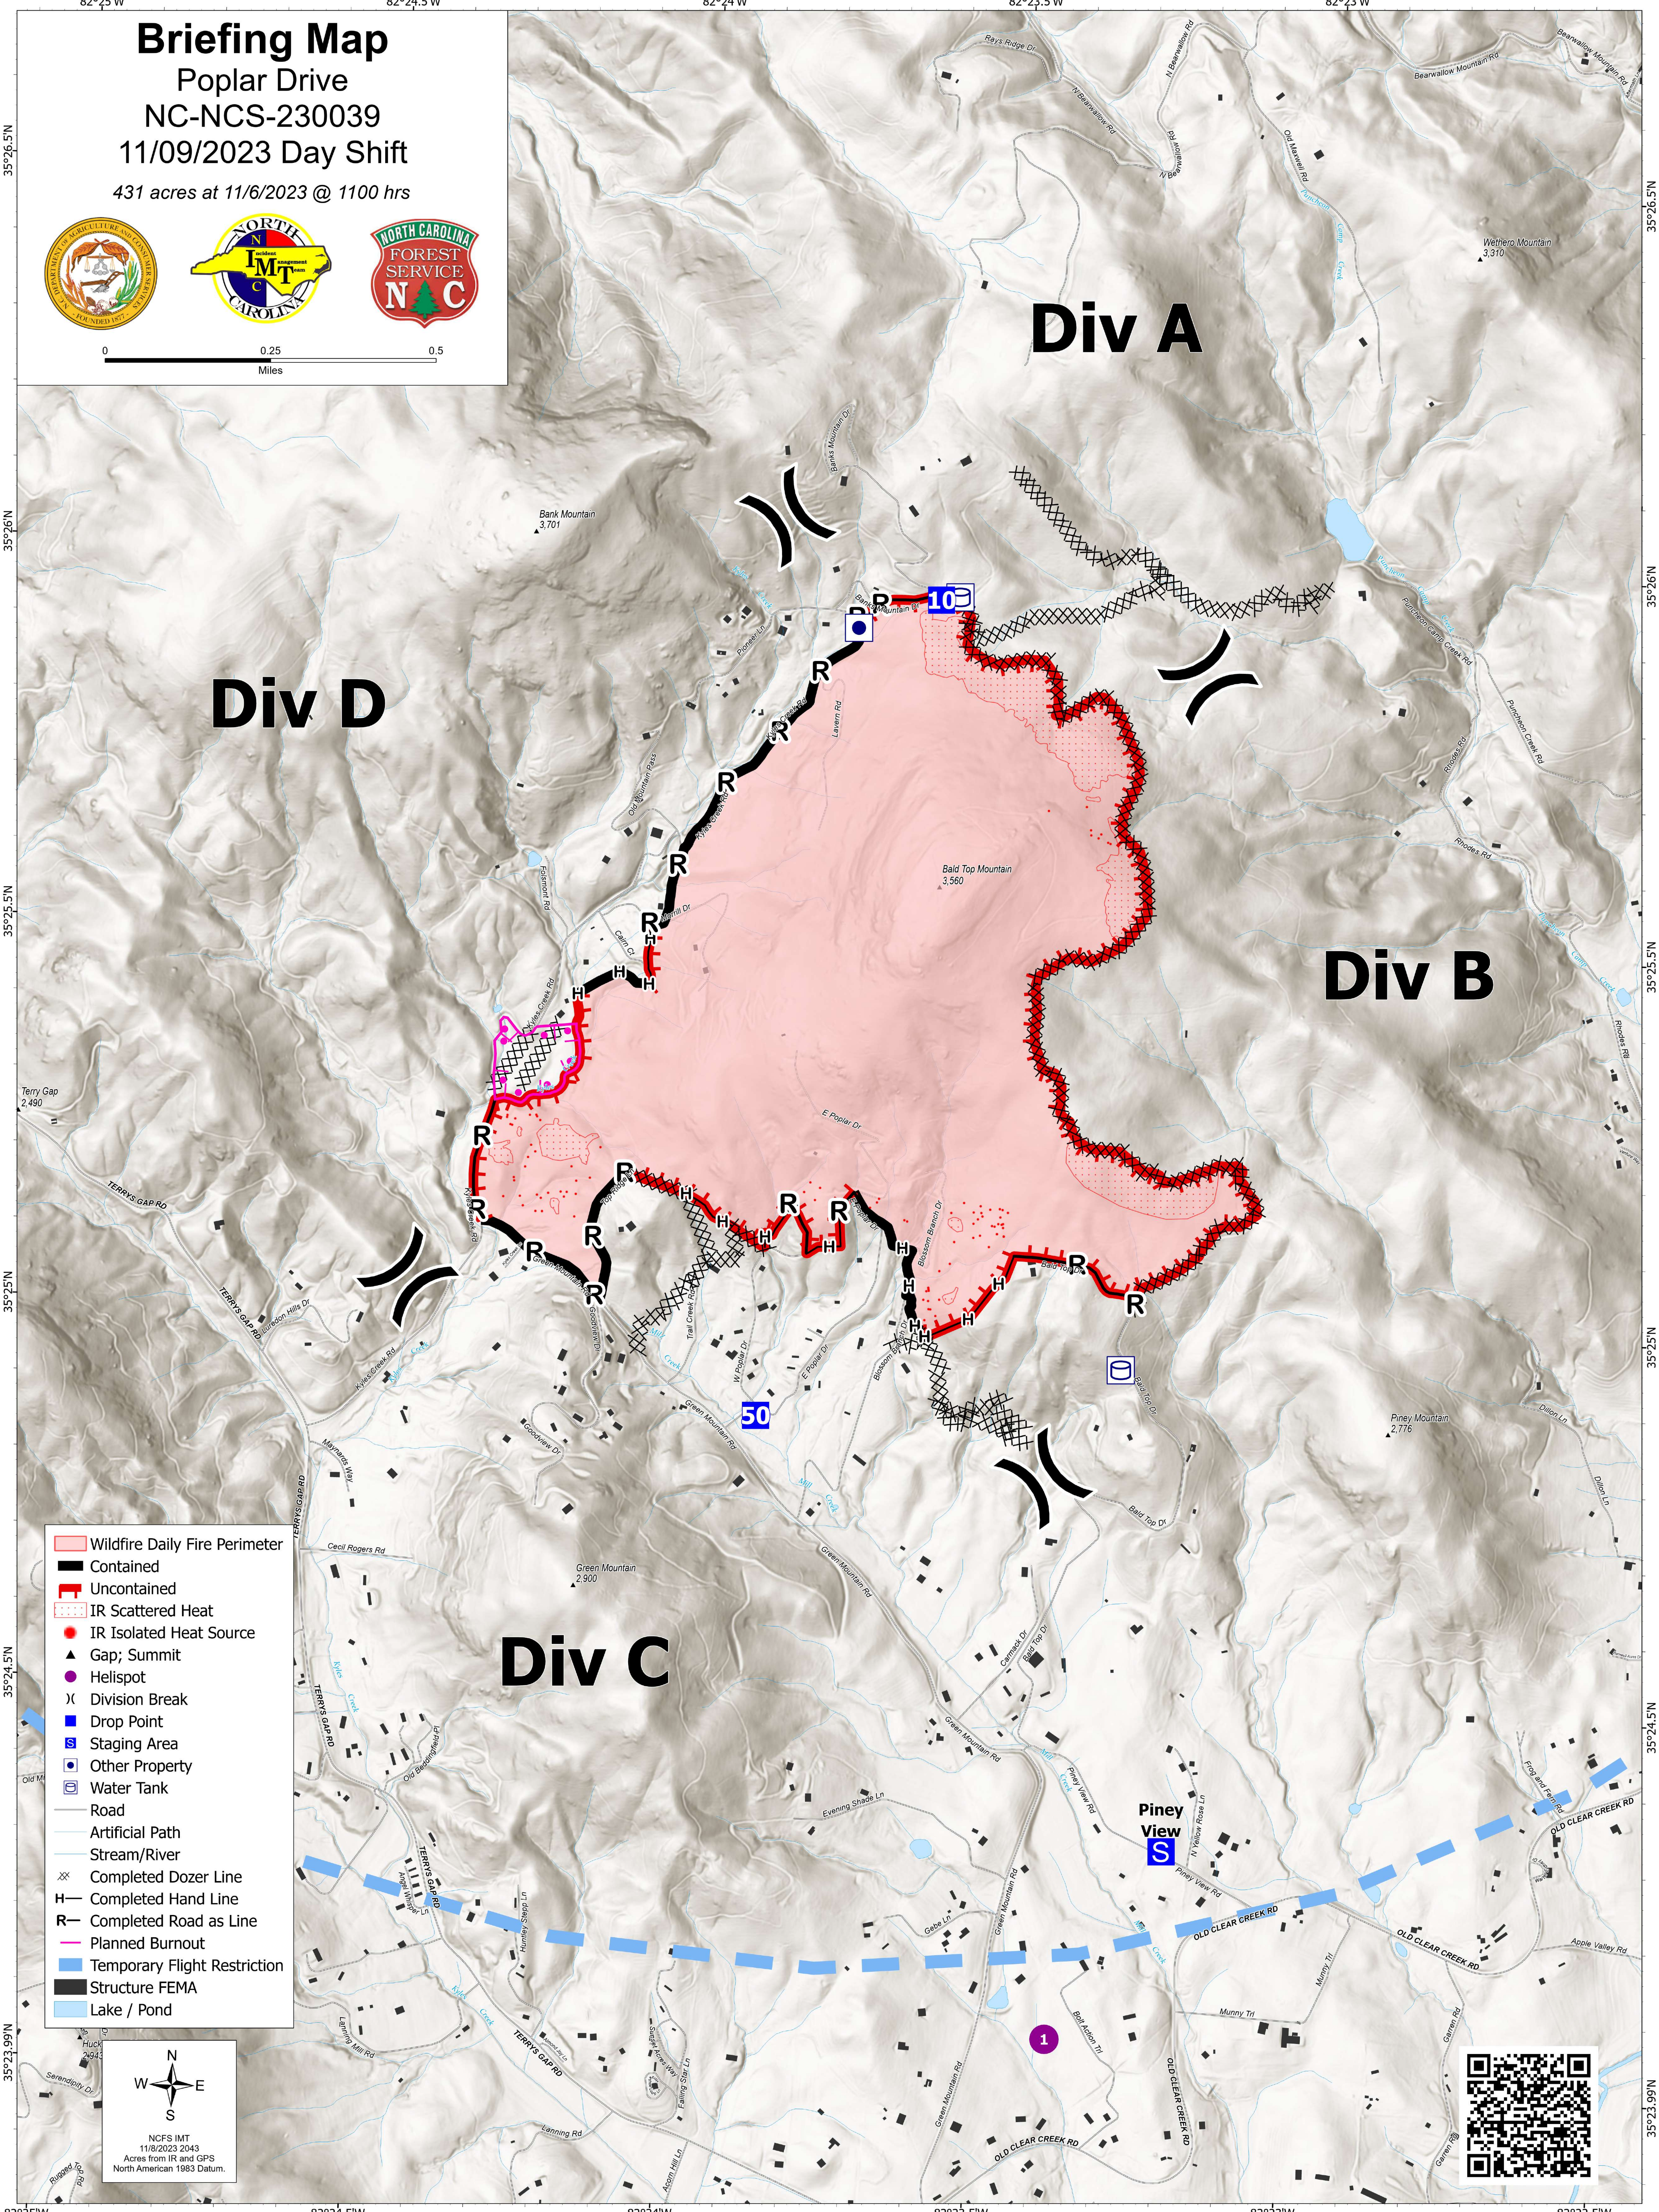

Briefing Map

Poplar Drive
NC-NCS-230039
11/09/2023 Day Shift

431 acres at 11/6/2023 @ 1100 hrs

Div D

Div A

Div B

Div C

Piney View
S

- Wildfire Daily Fire Perimeter
- Contained
- Uncontained
- IR Scattered Heat
- IR Isolated Heat Source
- Gap; Summit
- Helispot
- Division Break
- Drop Point
- Staging Area
- Other Property
- Water Tank
- Road
- Artificial Path
- Stream/River
- Completed Dozer Line
- Completed Hand Line
- Completed Road as Line
- Planned Burnout
- Temporary Flight Restriction
- Structure FEMA
- Lake / Pond

NCFS IMT
11/8/2023 2043
Acres from IR and GPS
North American 1983 Datum.