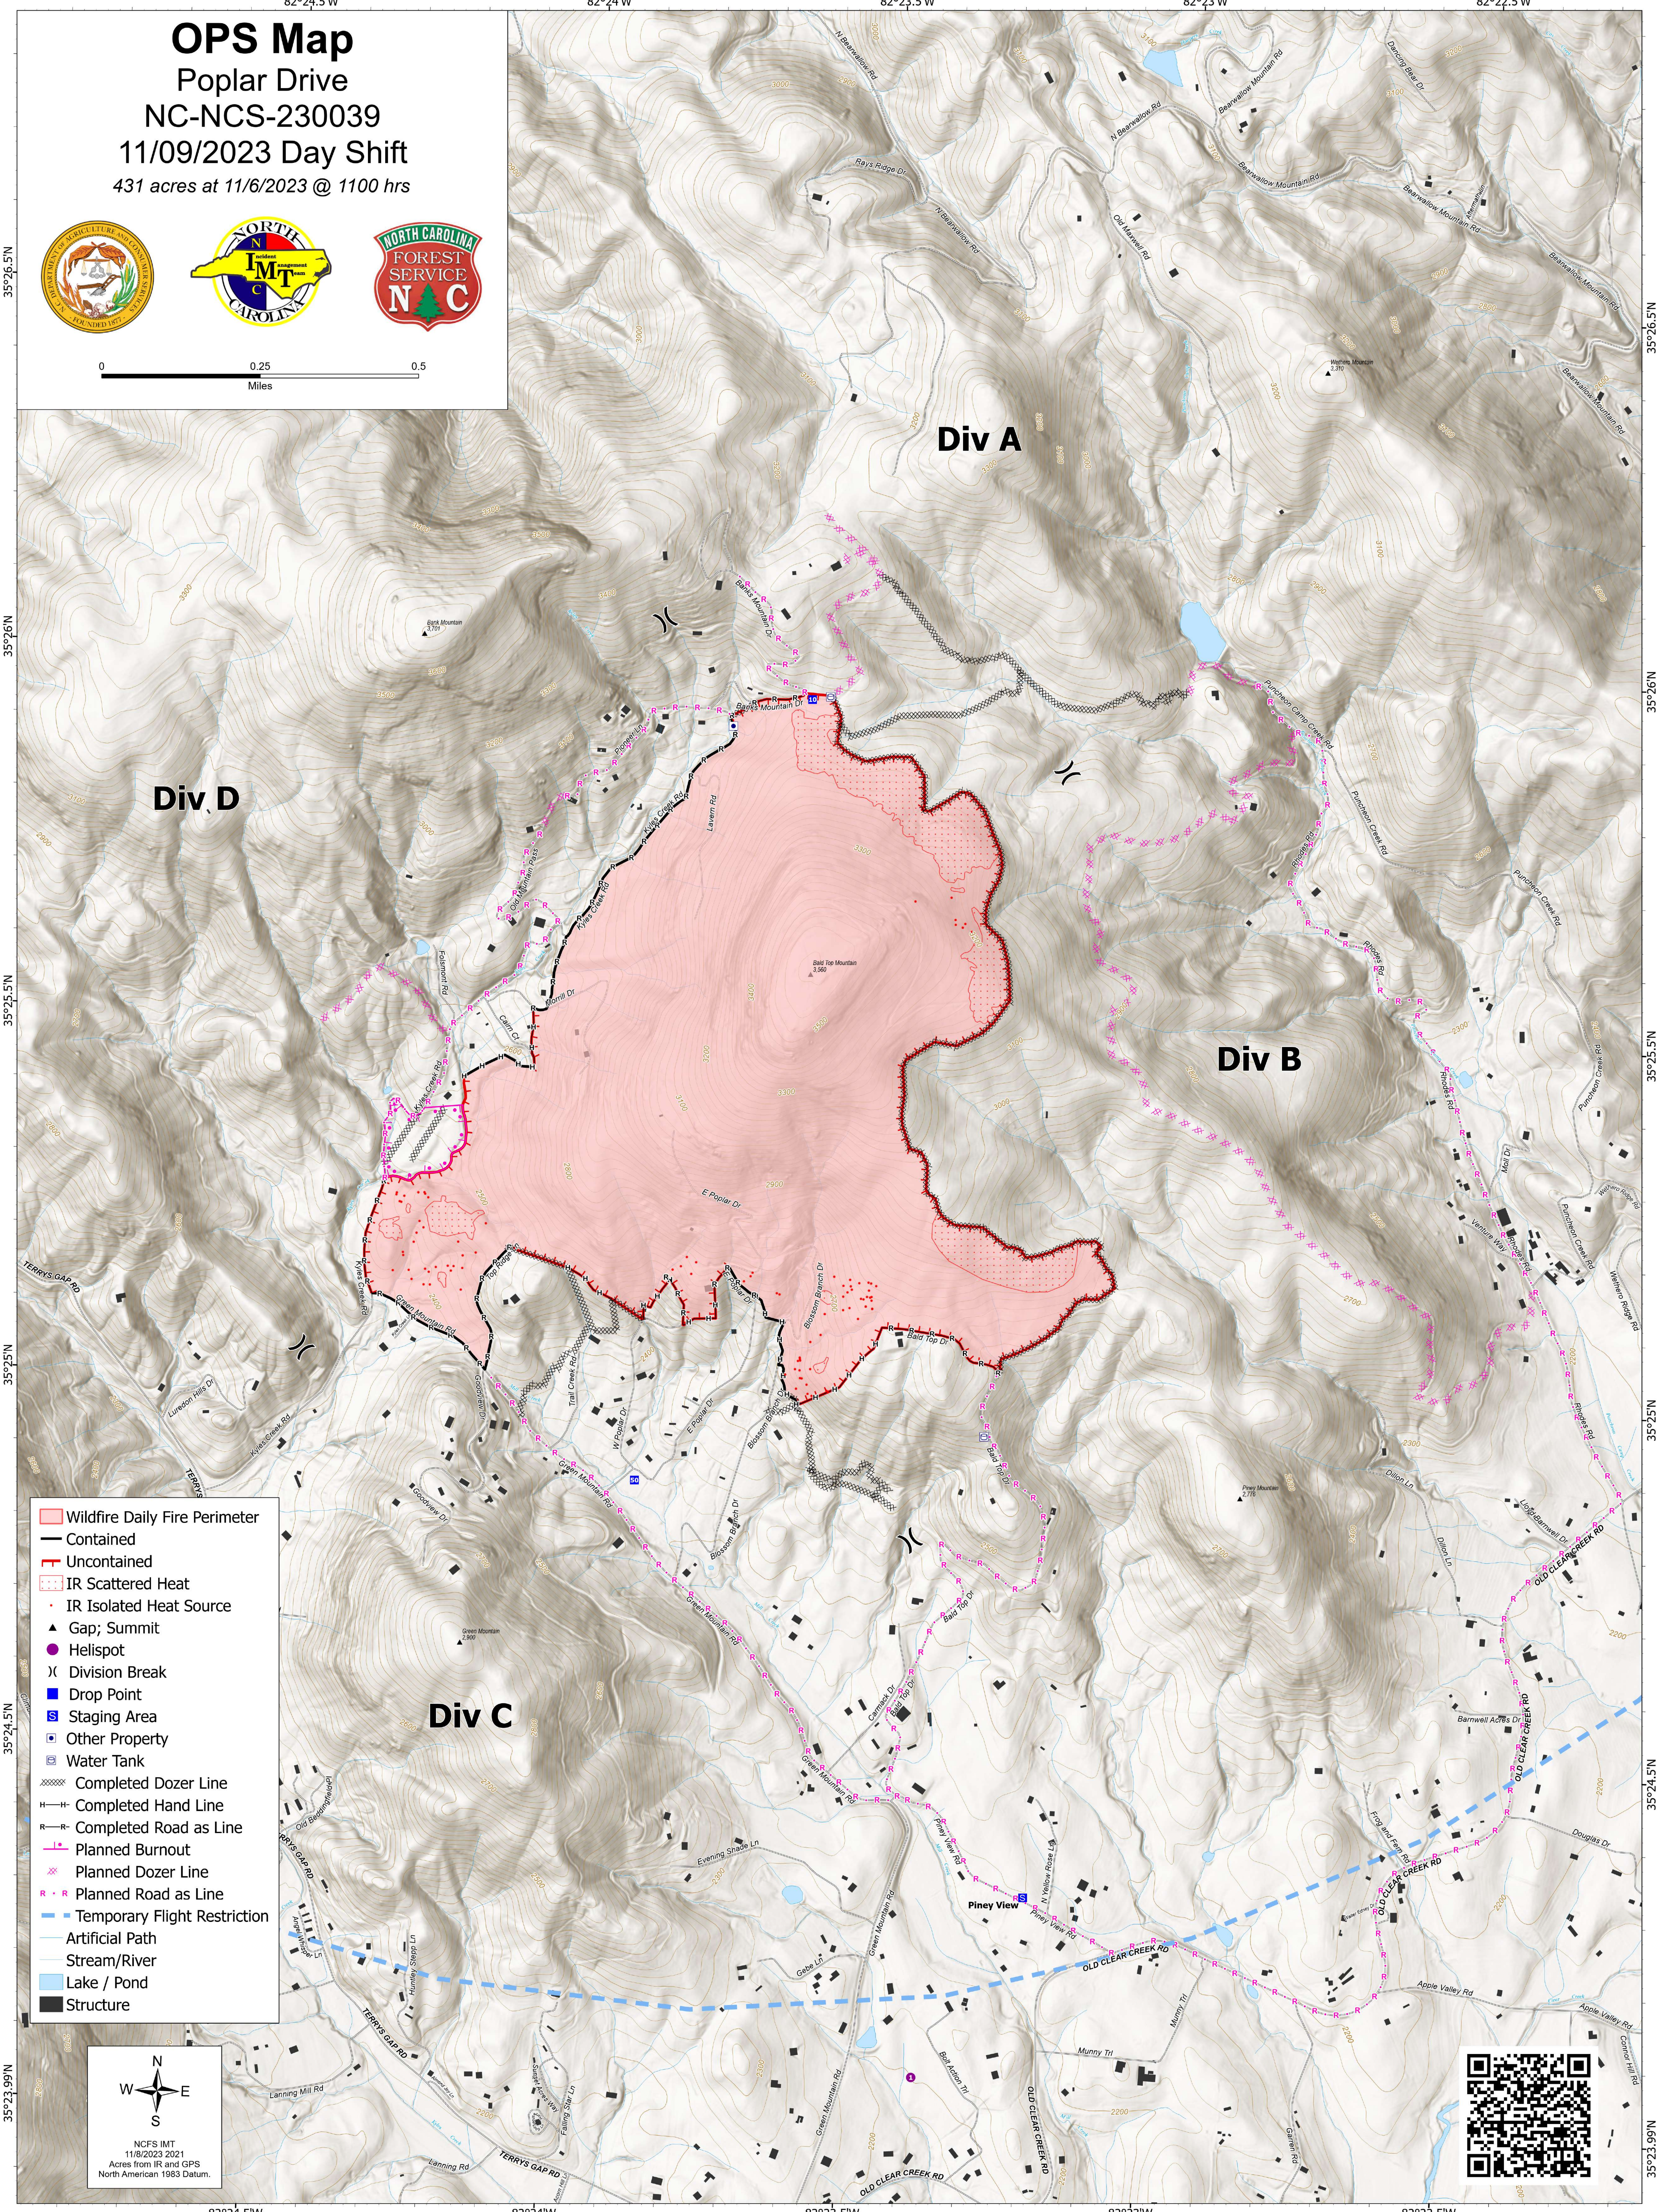

# OPS Map

Poplar Drive  
NC-NCS-230039

11/09/2023 Day Shift

431 acres at 11/6/2023 @ 1100 hrs

- Wildfire Daily Fire Perimeter
- Contained
- Uncontained
- IR Scattered Heat
- IR Isolated Heat Source
- Gap; Summit
- Hellspot
- Division Break
- Drop Point
- Staging Area
- Other Property
- Water Tank
- Completed Dozer Line
- Completed Hand Line
- Completed Road as Line
- Planned Burnout
- Planned Dozer Line
- Planned Road as Line
- Temporary Flight Restriction
- Artificial Path
- Stream/River
- Lake / Pond
- Structure