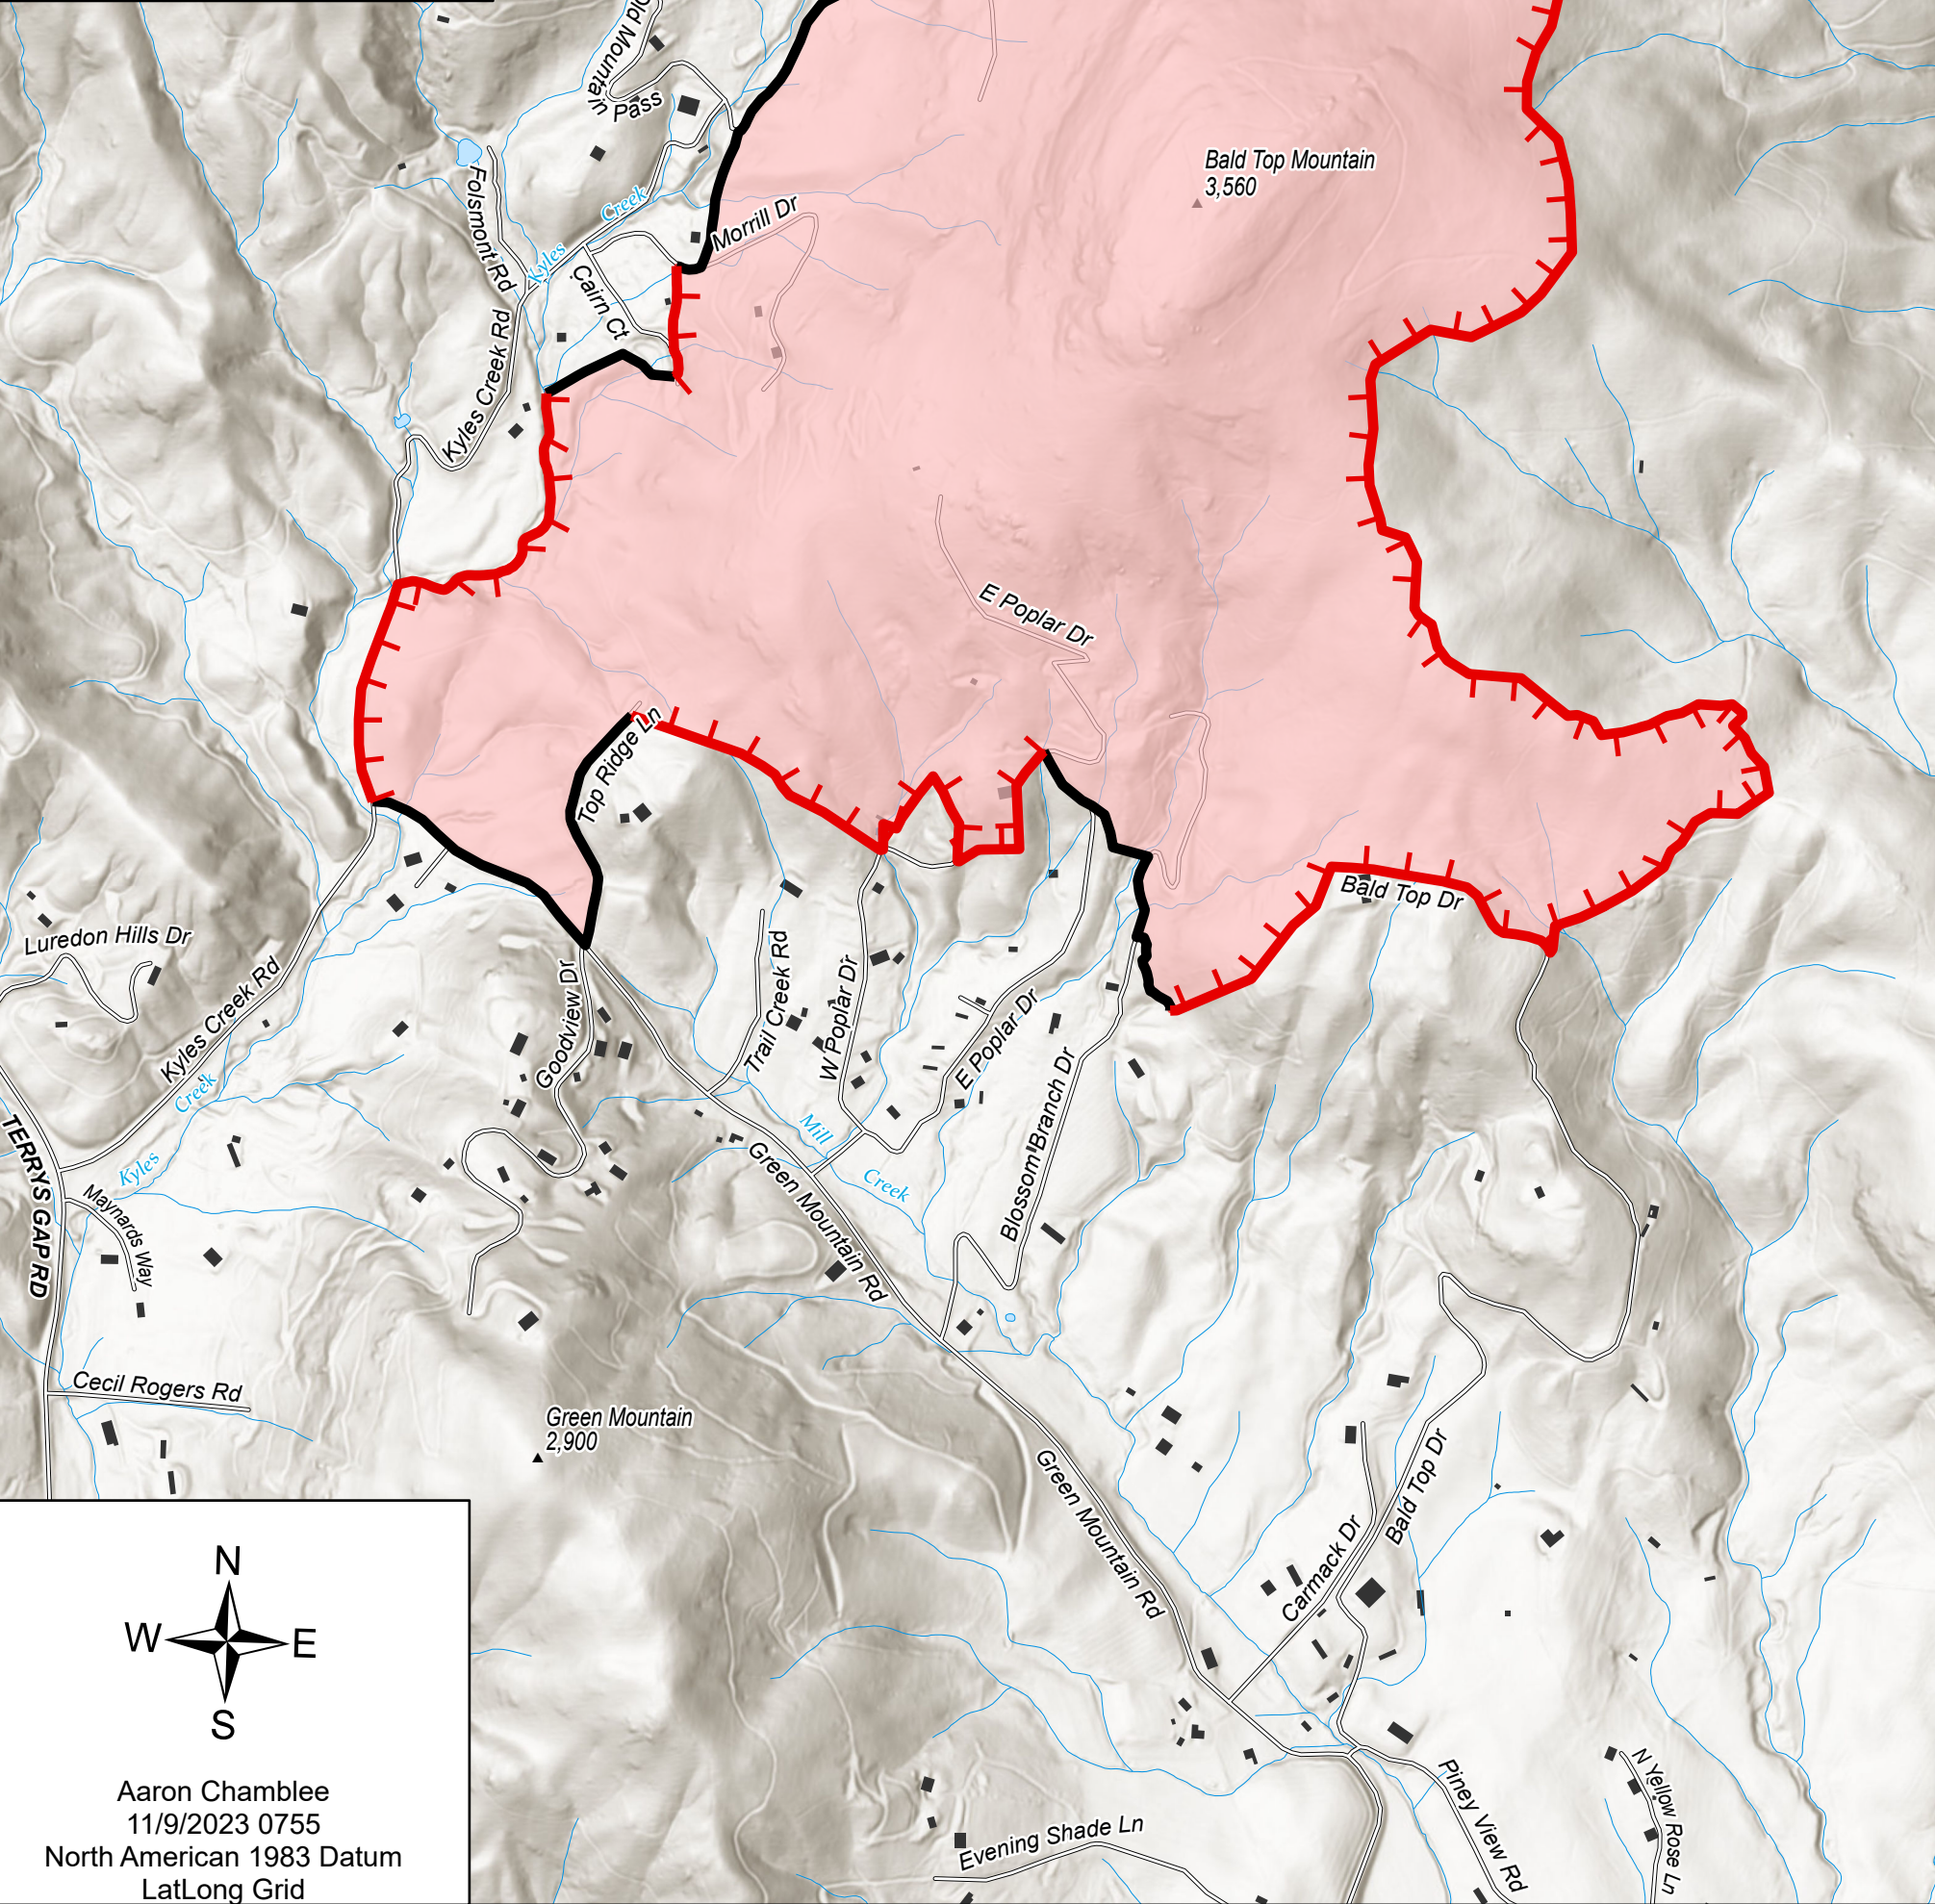

# Public Information Map

Poplar Drive  
NC-NCS-230039  
11/9/23 Day

431 acres at 11/6/2023 @ 1100

## Legend

- Contained
- - - Uncontained
- Wildfire Daily Fire Perimeter
- Lake / Pond
- Stream/River
- Structure

Aaron Chamblee  
11/9/2023 0755  
North American 1983 Datum  
LatLong Grid