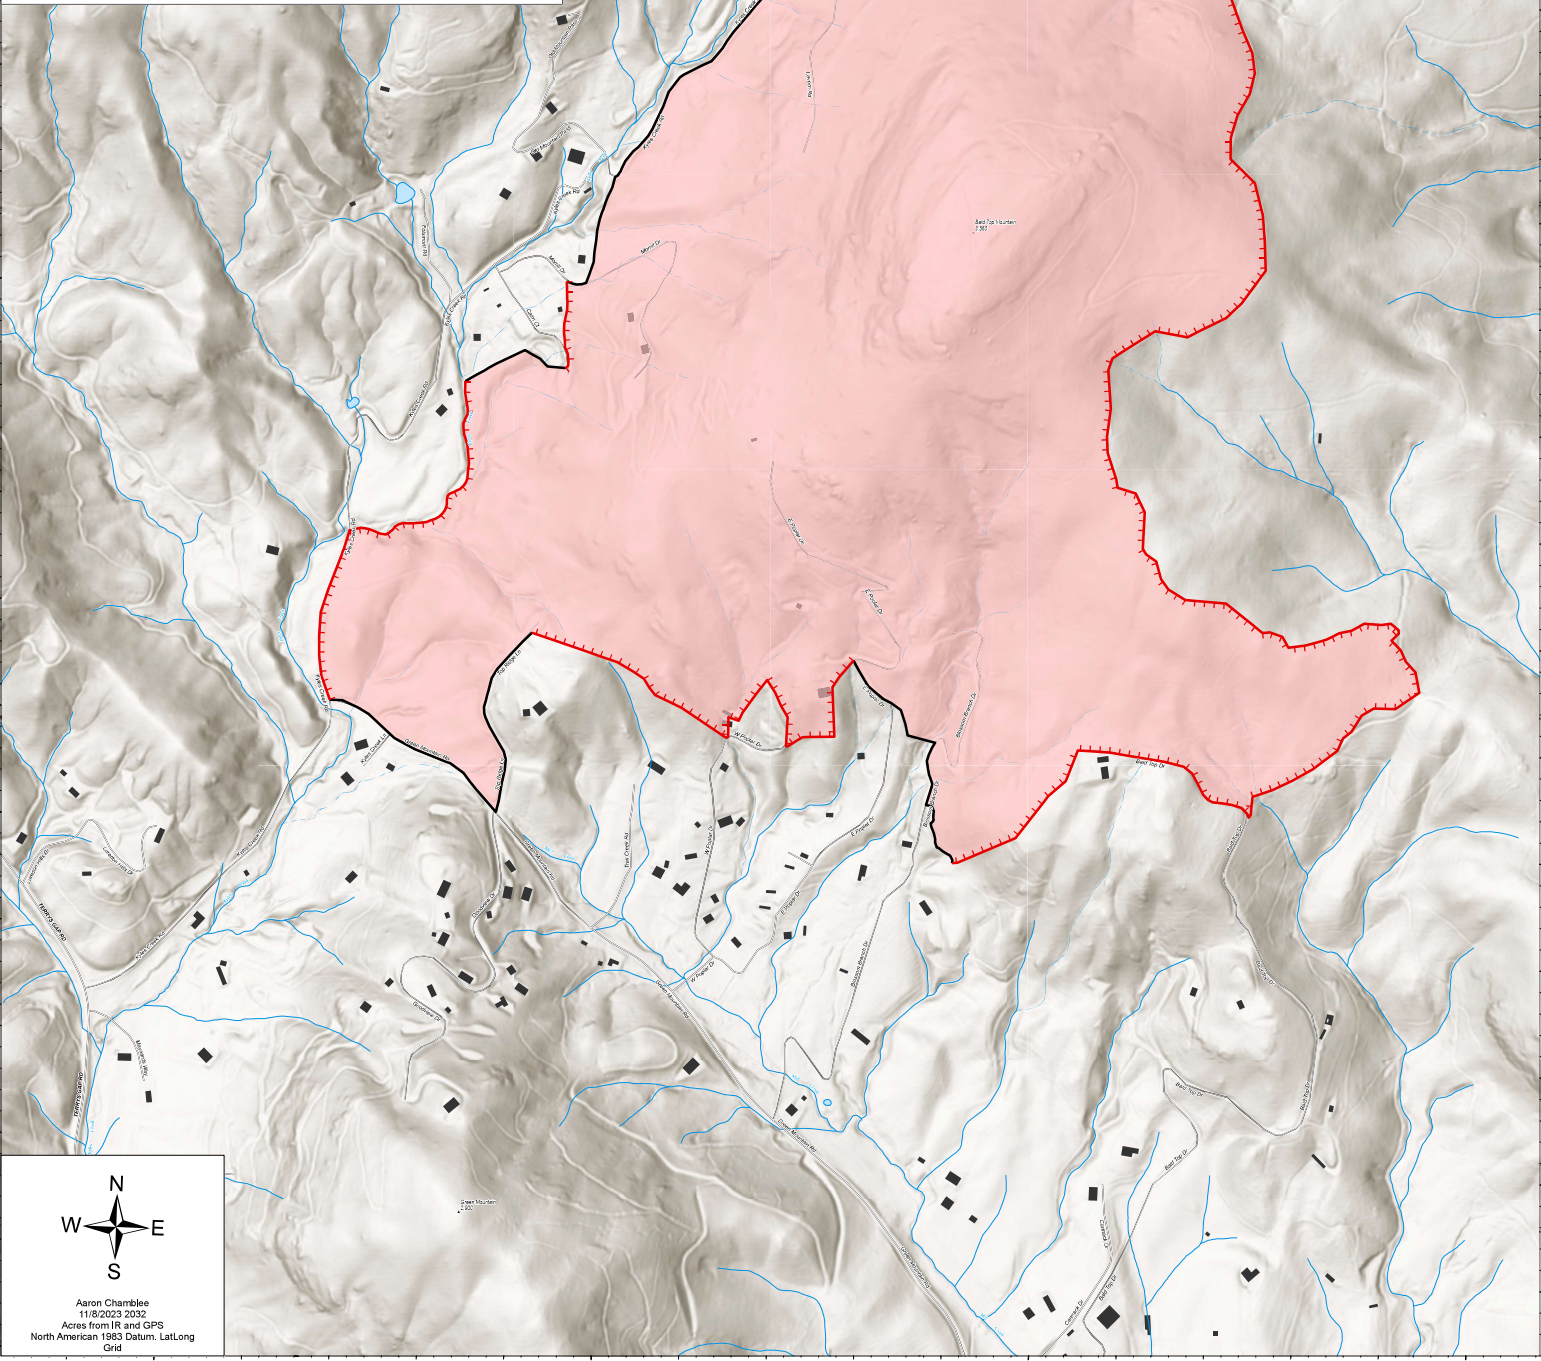

Public Information Map

Poplar Drive
NC-NCS-230039
11/9/23 Day

Legend

- Wildfire Daily Fire Perimeter
- Lake / Pond
- Stream/River
- Structure

431 acres at 11/6/2023 @ 1100 hrs