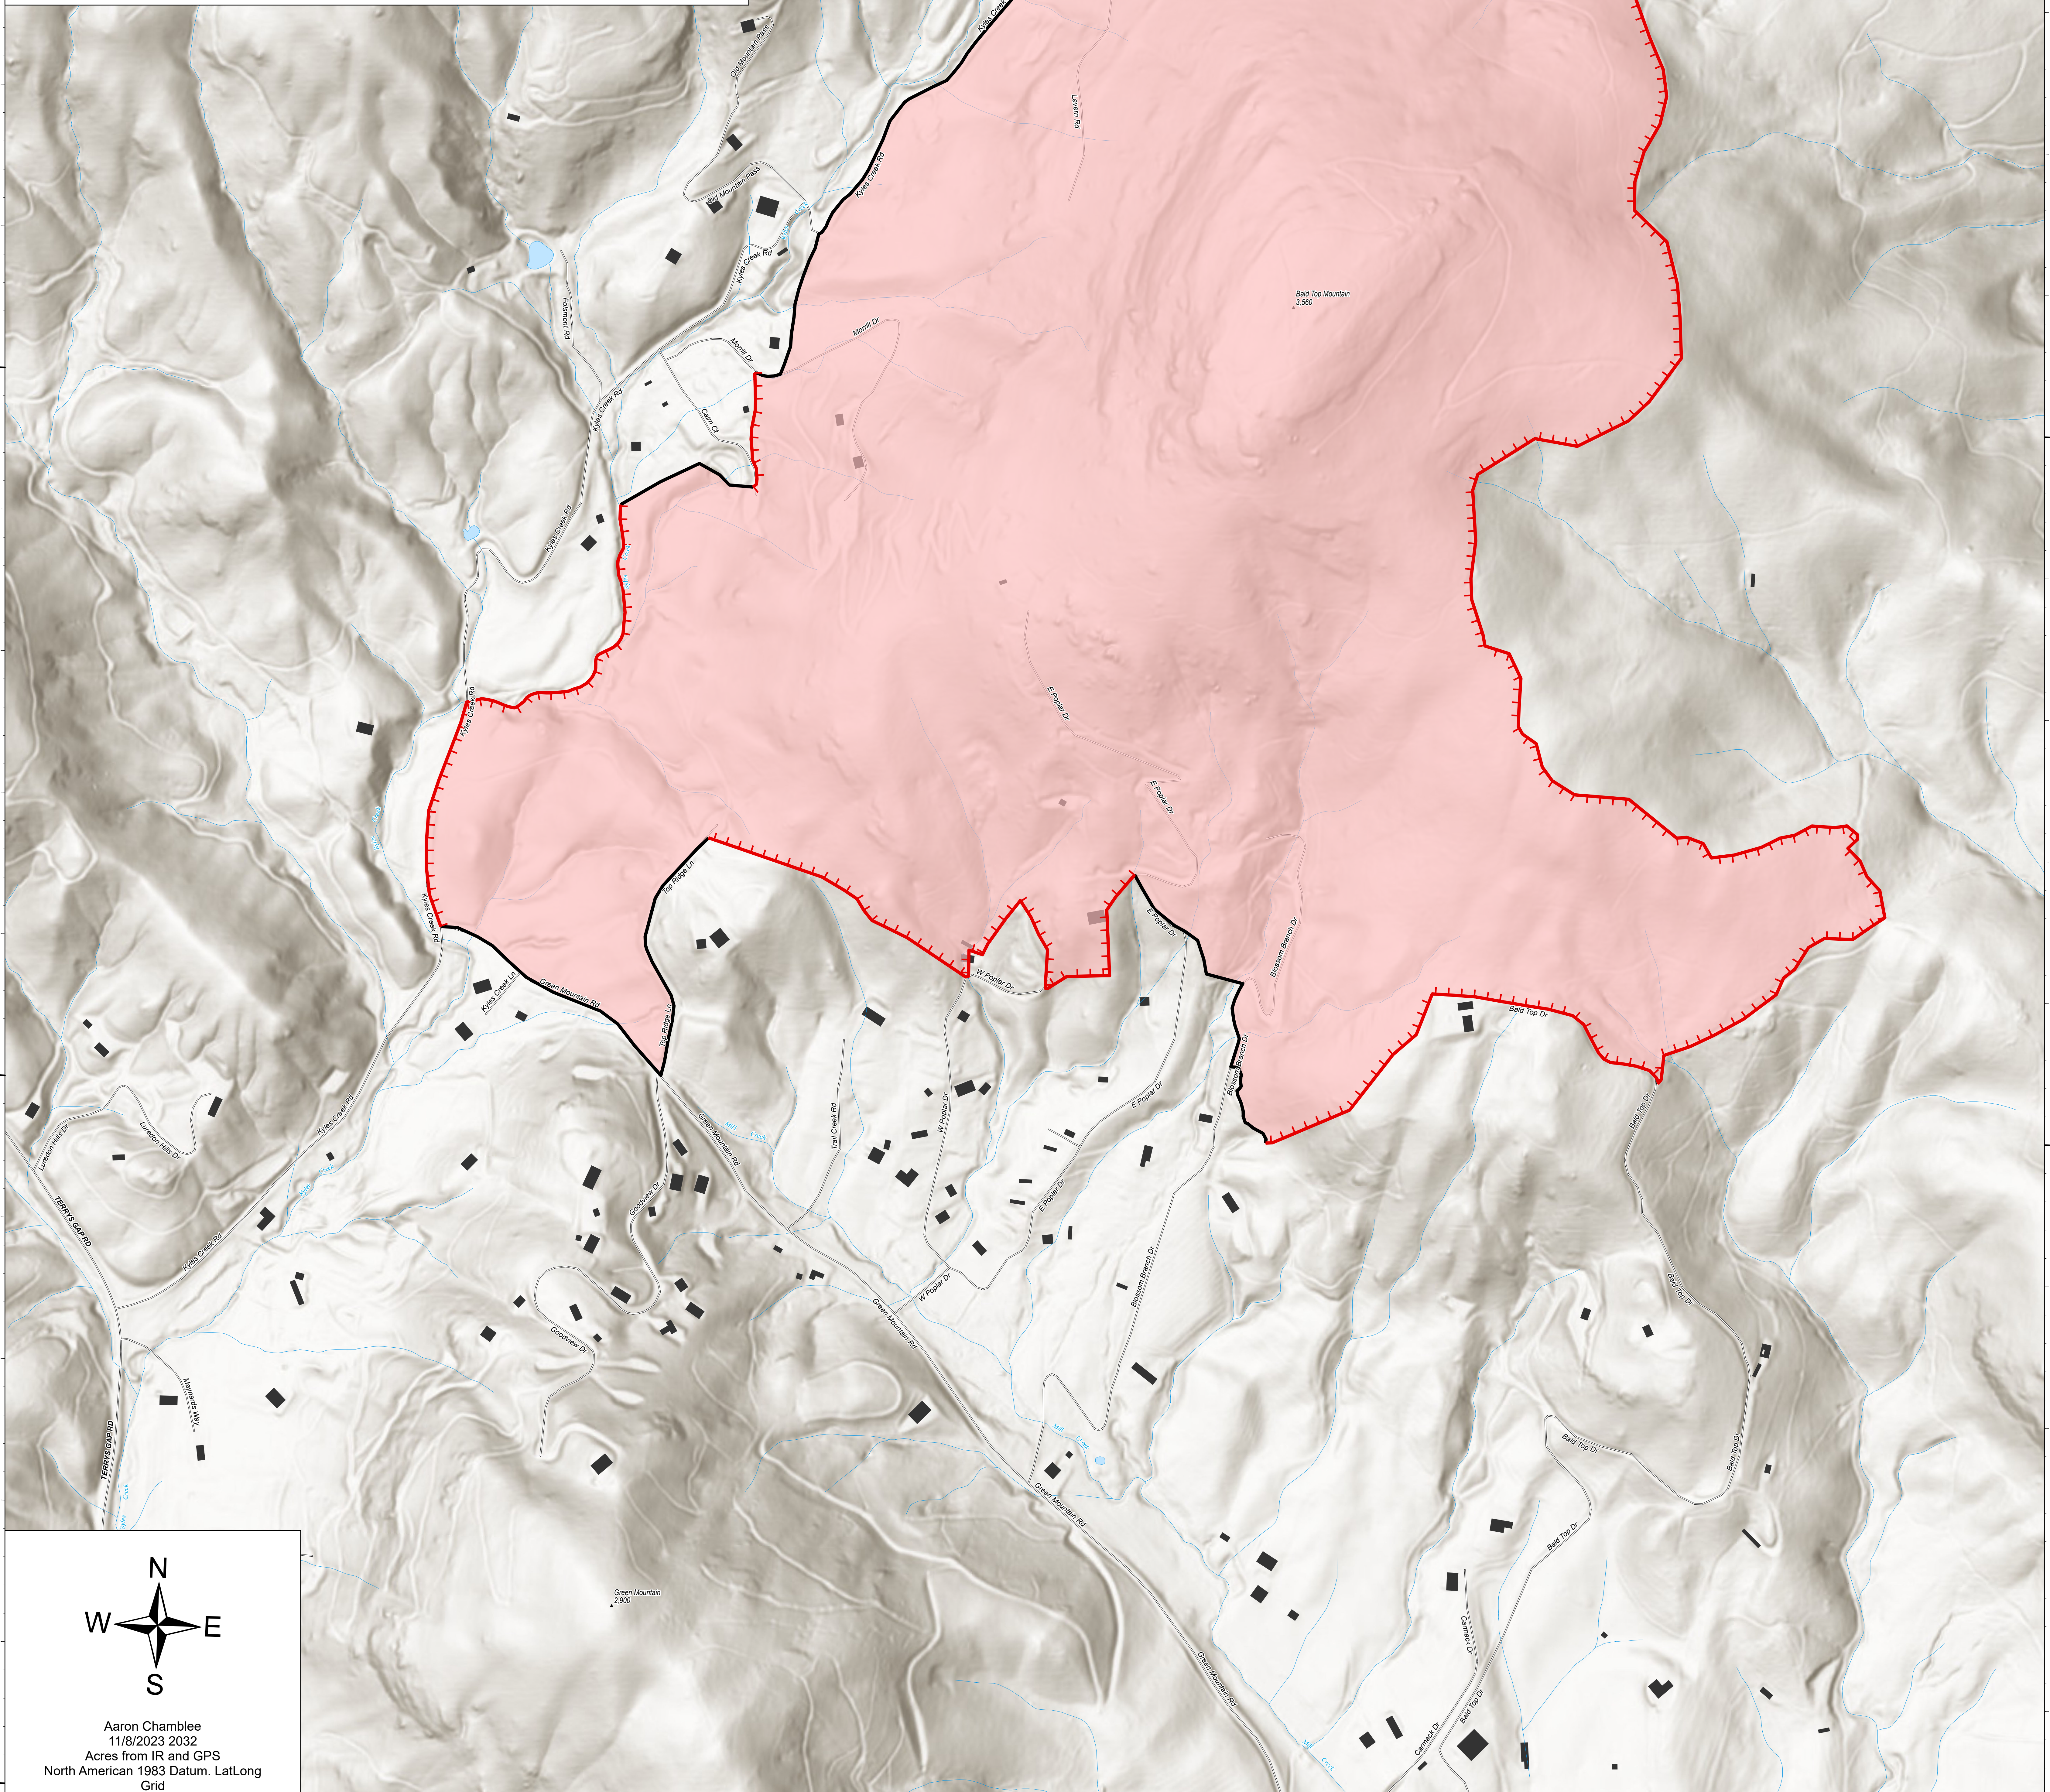

Public Information Map

Poplar Drive
NC-NCS-230039
11/9/23 Day

Legend

- Wildfire Daily Fire Perimeter
- Lake / Pond
- Stream/River
- Structure

431 acres at 11/6/2023 @ 1100 hrs

Aaron Chamblee
11/8/2023 2022
Acres from IR and GPS
North American 1983 Datum, LatLong
Grid