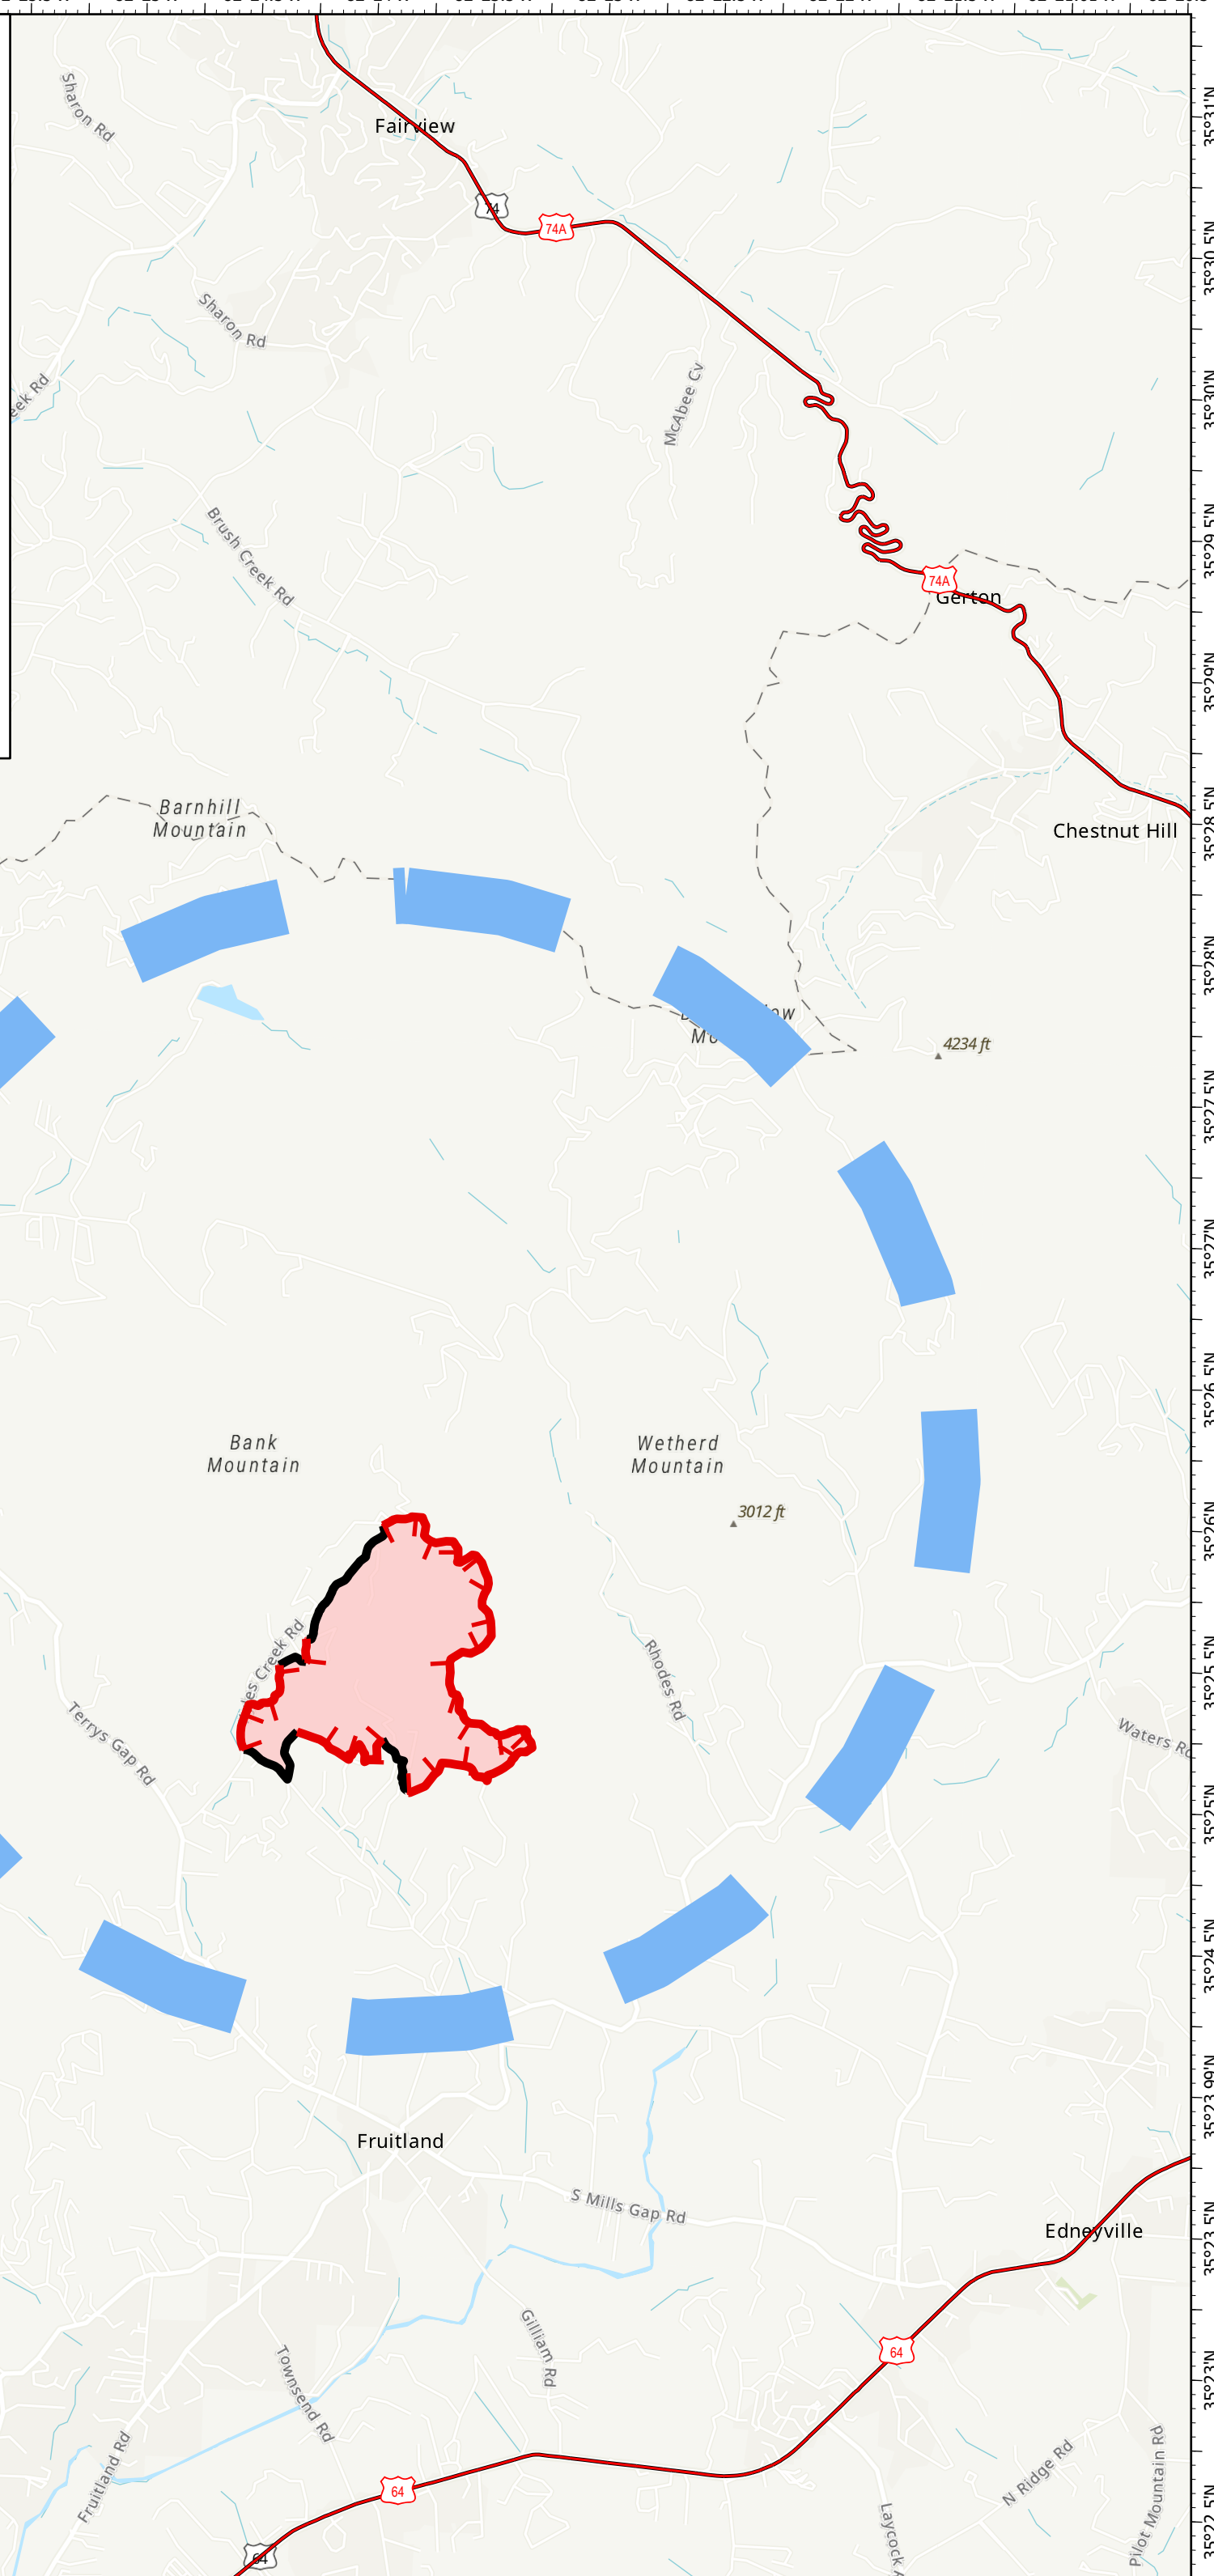

Temporary Flight Restriction Map

Poplar Drive
NC-NCS-230039

- Wildfire Daily Fire Perimeter
- Temporary Flight Restriction
- Contained
- Uncontained
- Primary Highway
- Road, Unspecified

431 acres at 11/6/2023 @ 1100 hrs

Aaron Chamblee
11/8/2023 2017
Acres from IR and GPS
North American 1983 Datum.