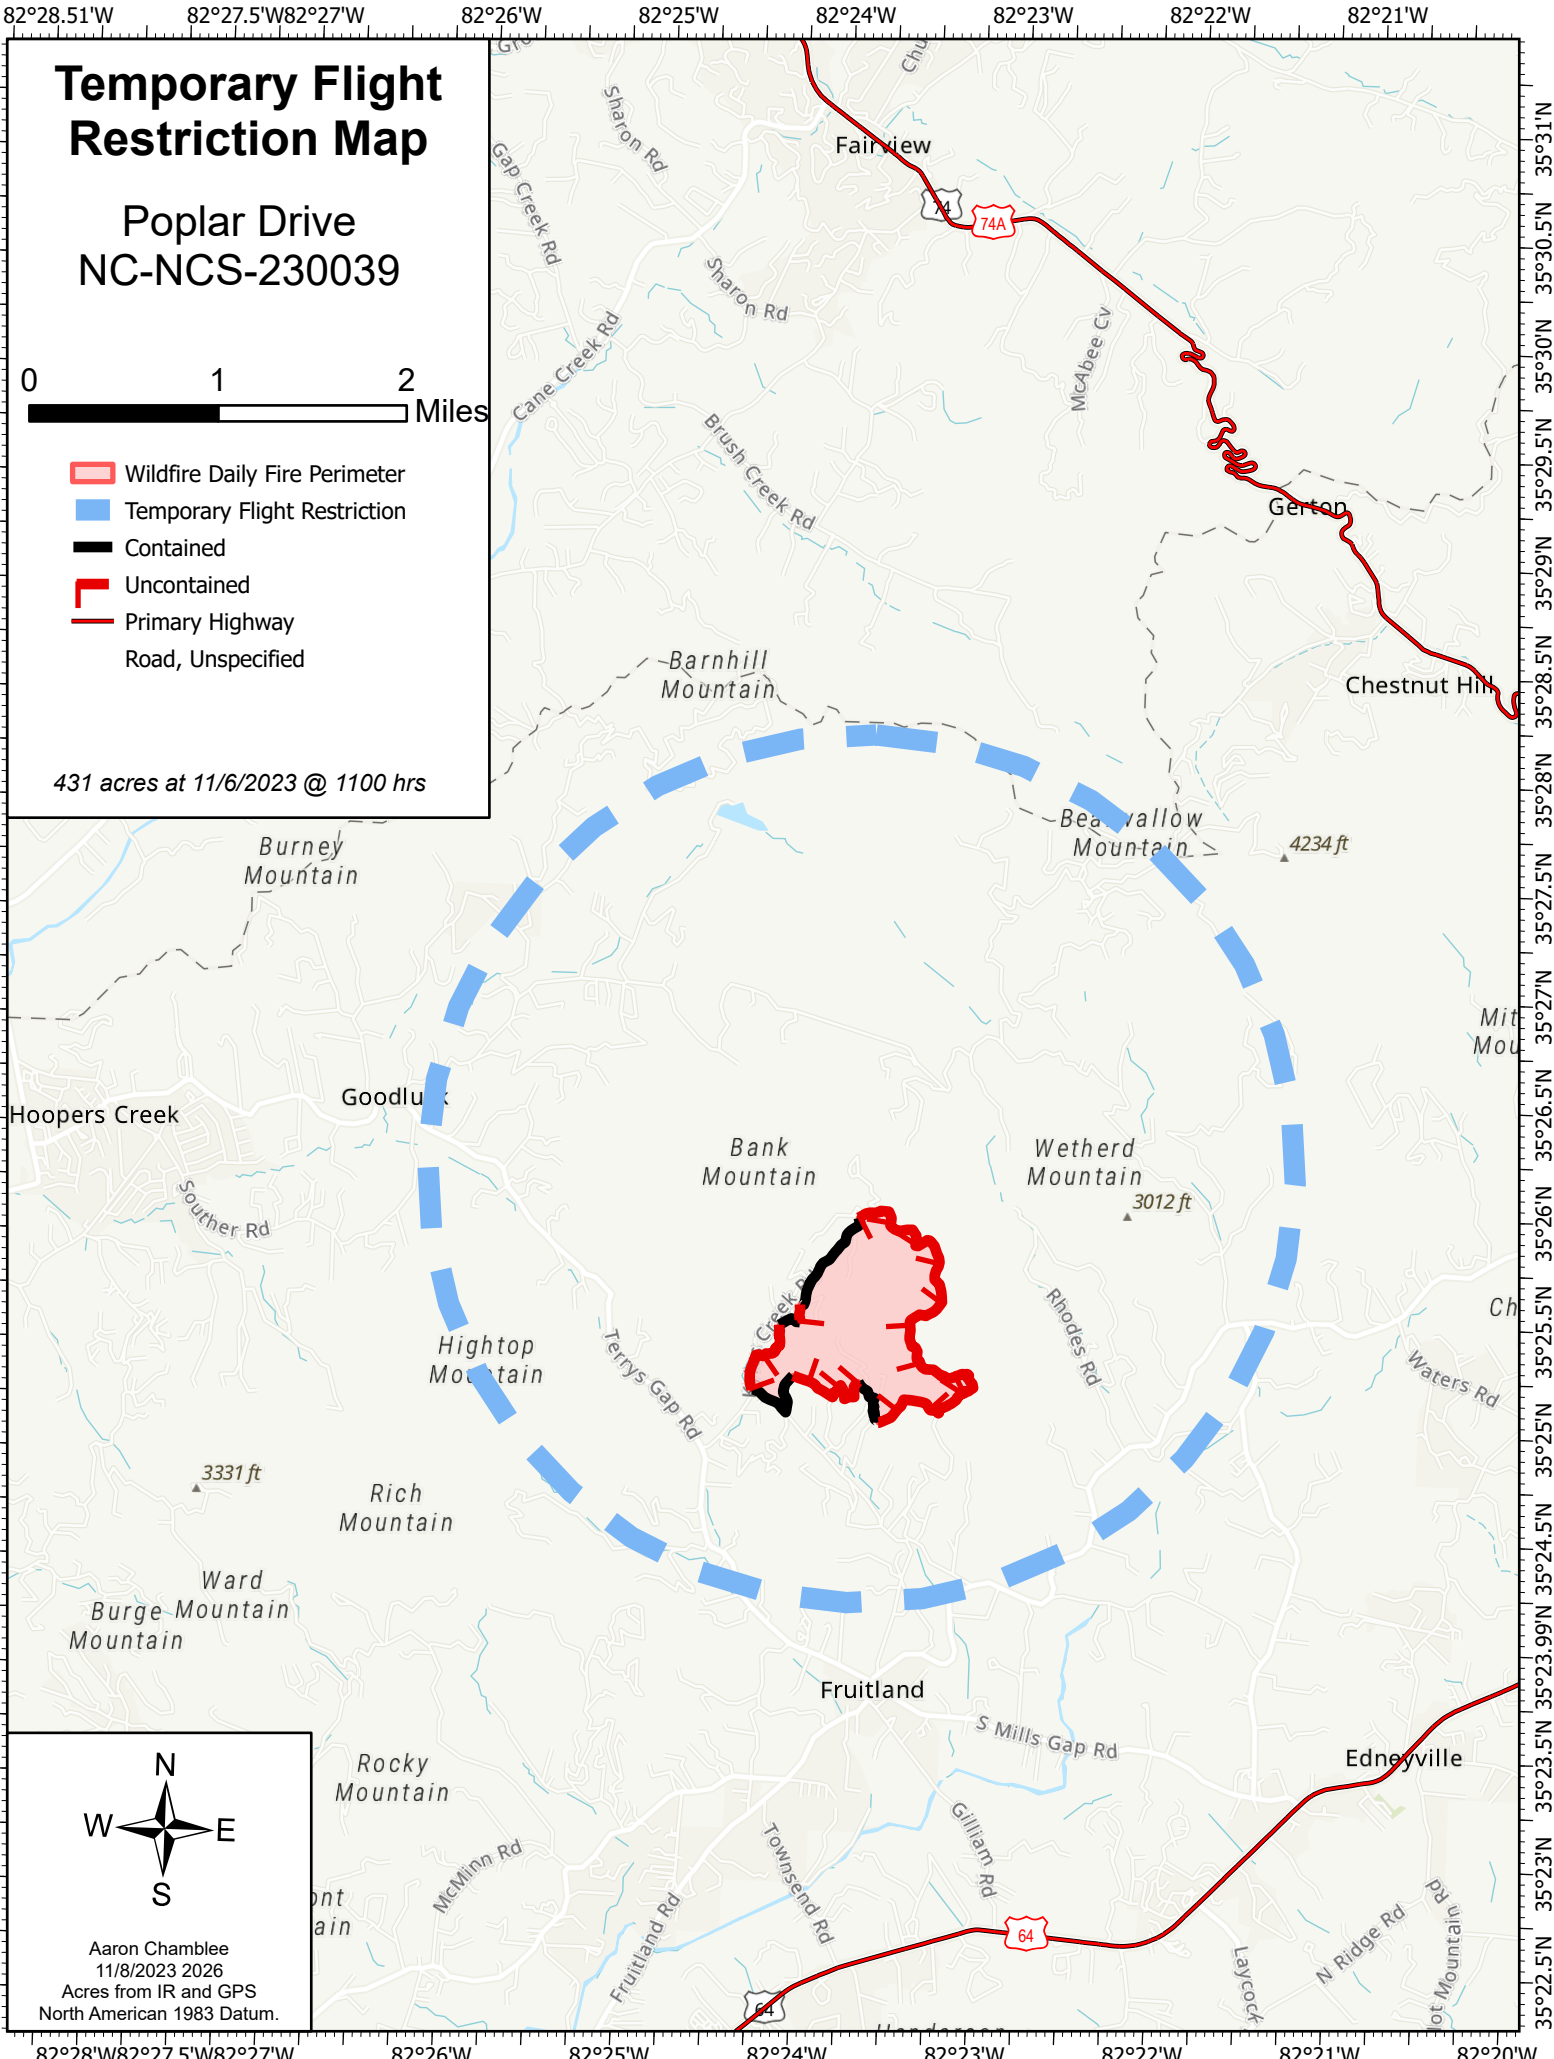

Temporary Flight Restriction Map

Poplar Drive NC-NCS-230039

- Wildfire Daily Fire Perimeter
- Temporary Flight Restriction
- Contained
- Uncontained
- Primary Highway Road, Unspecified

431 acres at 11/6/2023 @ 1100 hrs

Aaron Chamblee
11/8/2023 2026
Acres from IR and GPS
North American 1983 Datum.