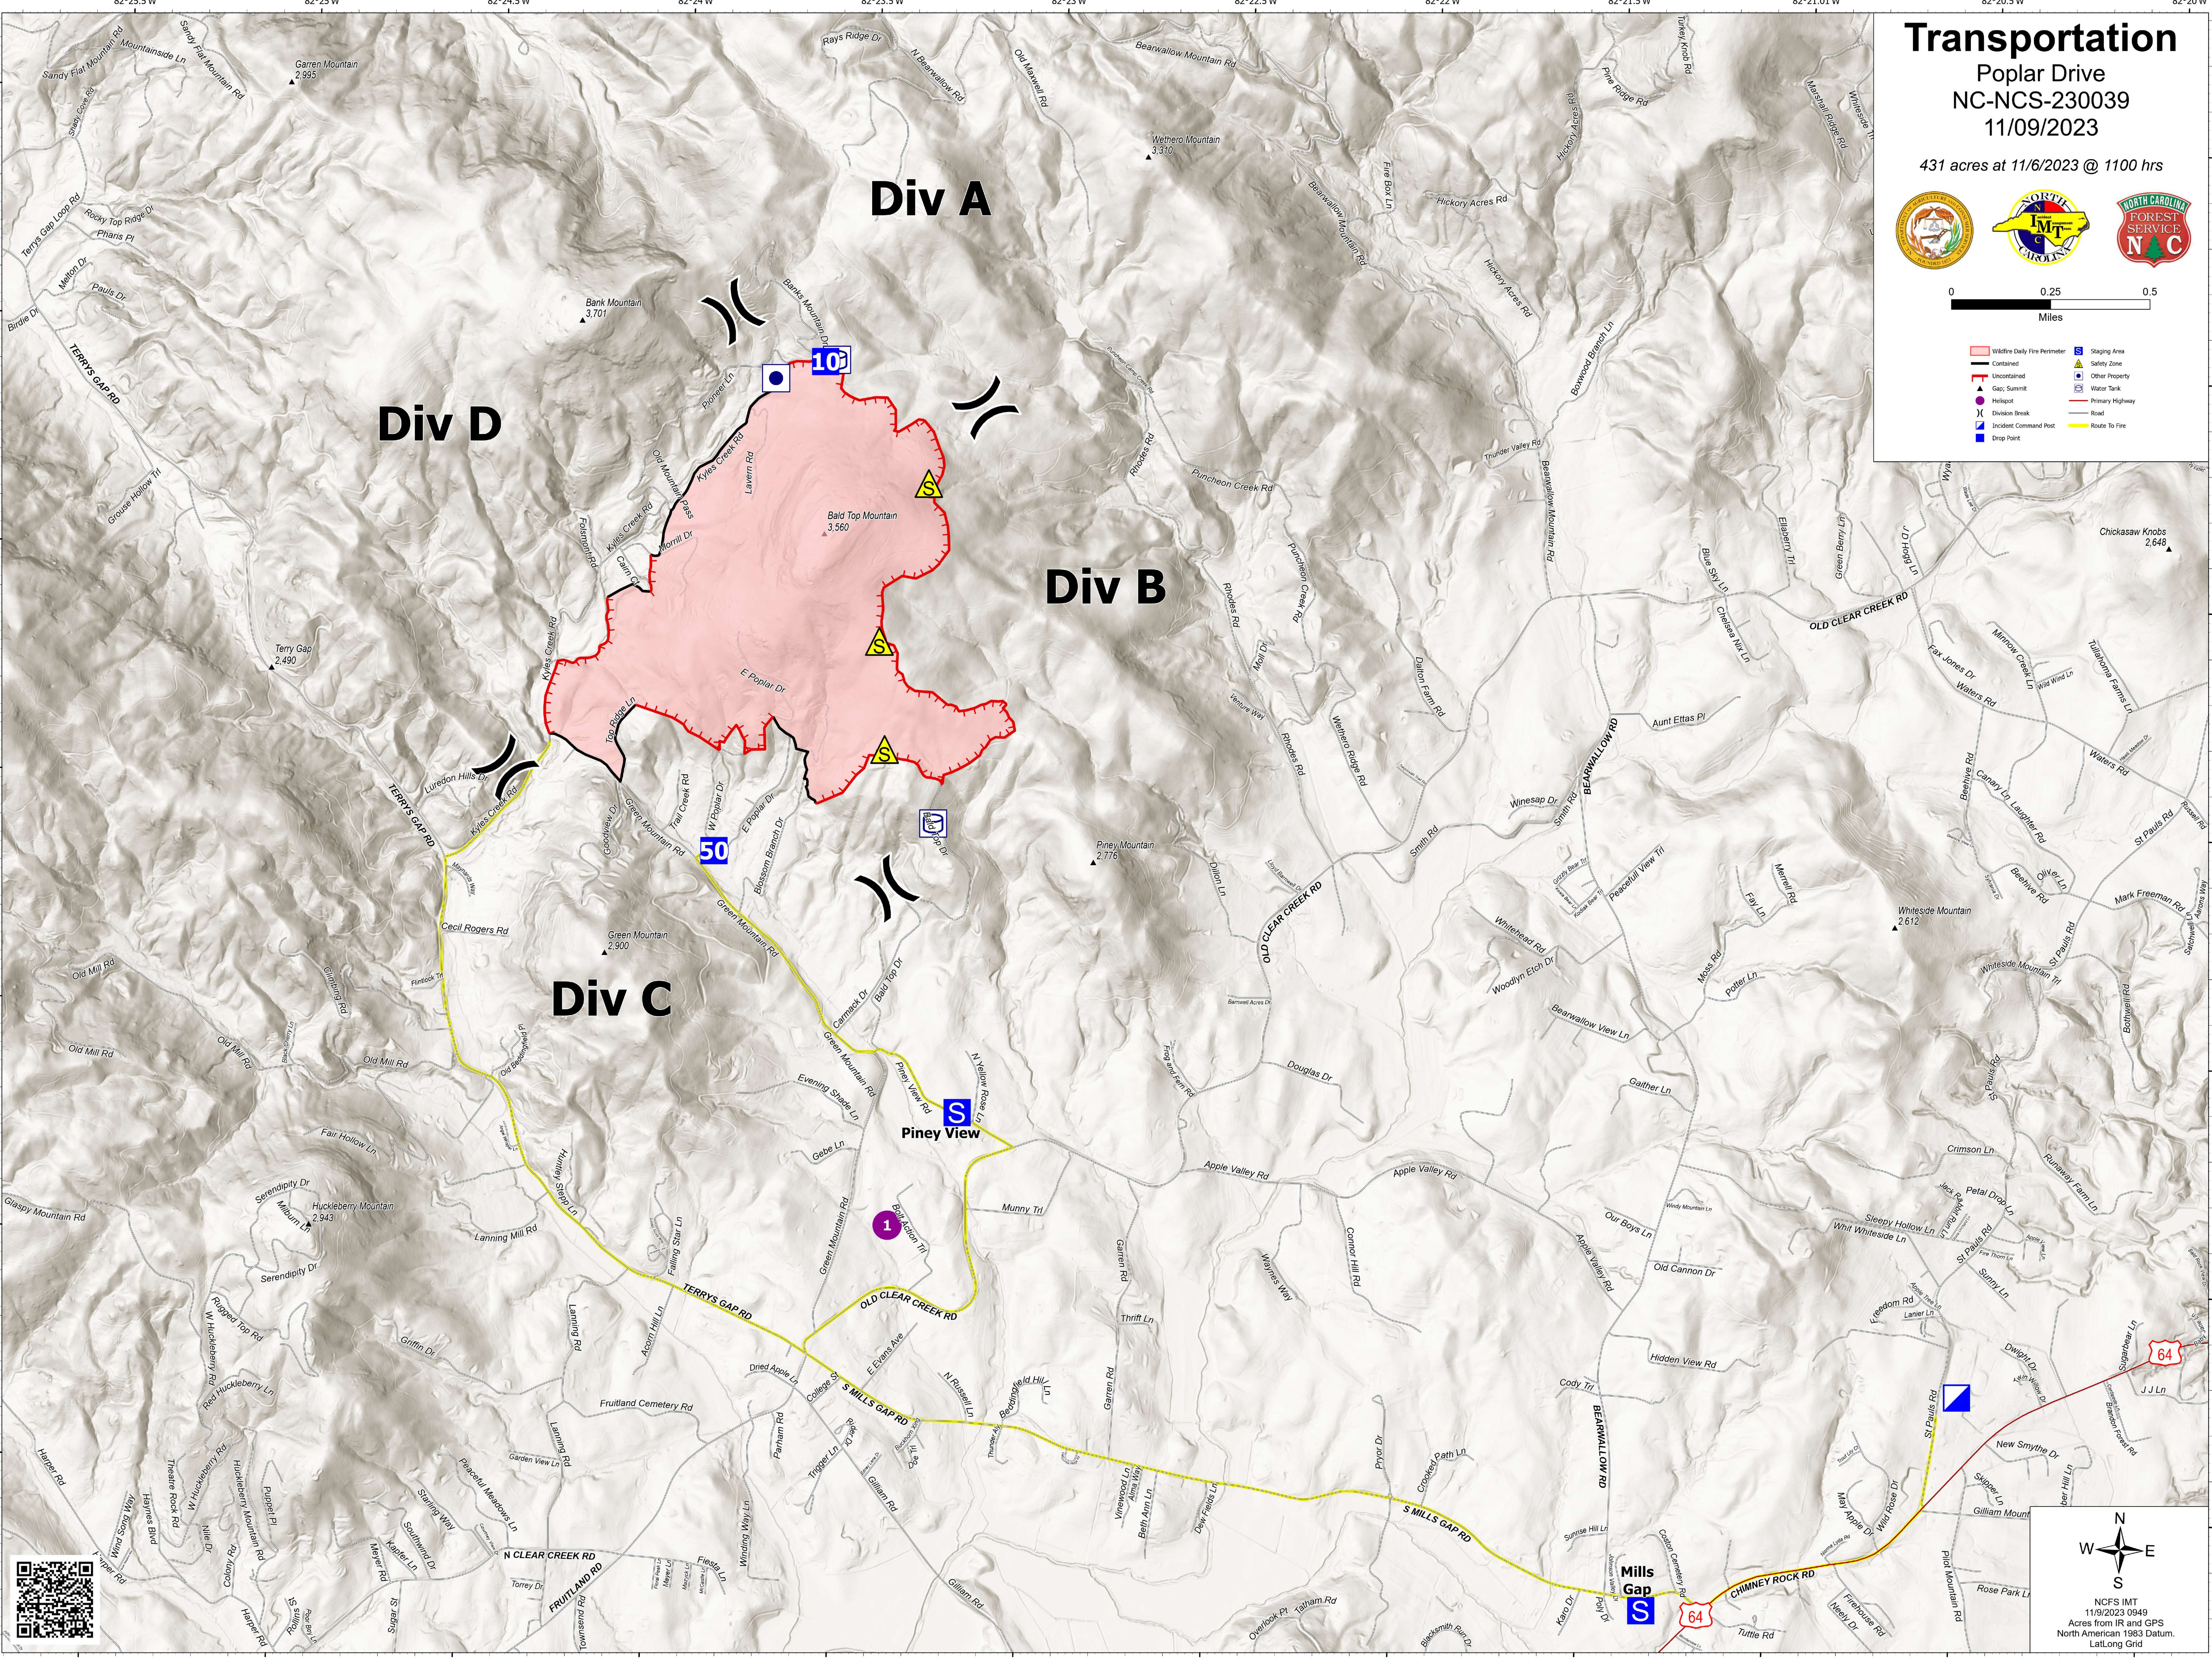

Transportation

Poplar Drive
NC-NCS-230039

11/09/2023

431 acres at 11/6/2023 @ 1100 hrs

- Wildfire Daily Fire Perimeter
- Uncontaminated
- Gas Summit
- Helipad
- Division Break
- Incident Command Post
- Drop Point
- Staging Area
- Safety Zone
- Other Property
- Water Tank
- Primary Highway
- Road
- Route To Fire

NCFS IMT
11/9/2023 0949
Acres from IR and GPS
North American 1983 Datum,
Lat/Long Grid