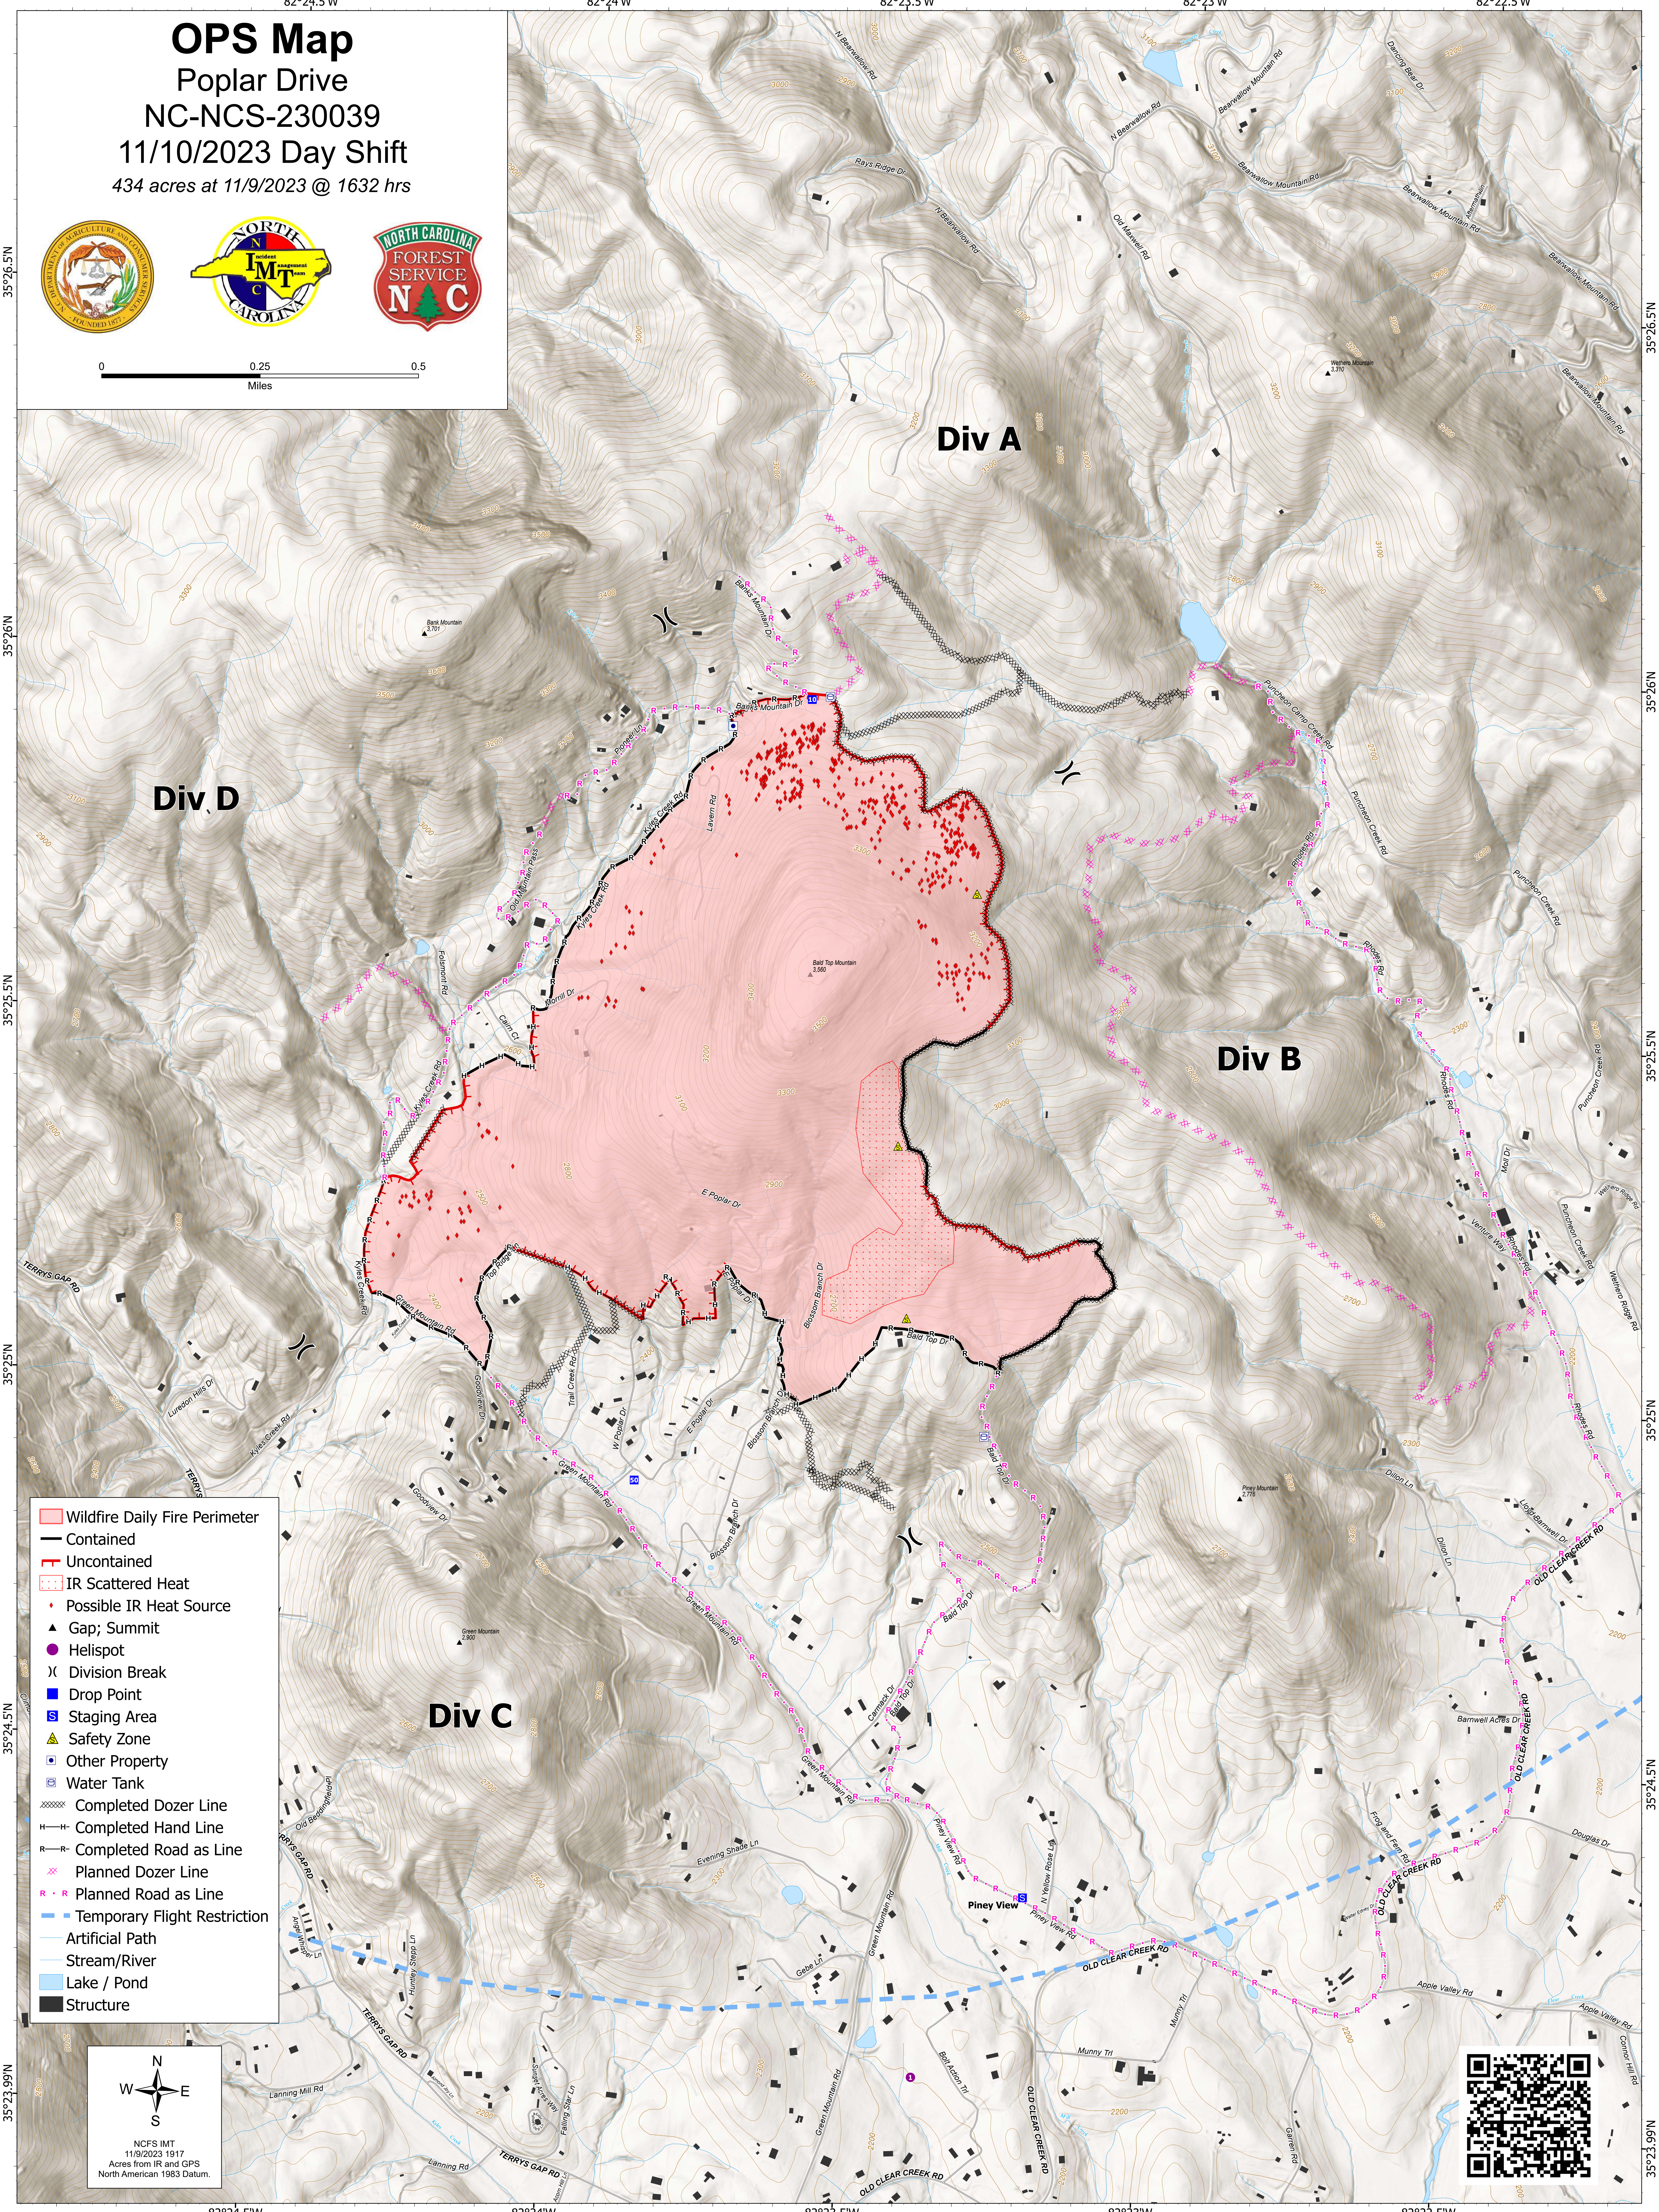

OPS Map

Poplar Drive
NC-NCS-230039
11/10/2023 Day Shift
434 acres at 11/9/2023 @ 1632 hrs

- Wildfire Daily Fire Perimeter
- Contained
- Uncontained
- IR Scattered Heat
- Possible IR Heat Source
- Gap; Summit
- Helispot
- Division Break
- Drop Point
- Staging Area
- Safety Zone
- Other Property
- Water Tank
- Completed Dozer Line
- Completed Hand Line
- Completed Road as Line
- Planned Dozer Line
- Planned Road as Line
- Temporary Flight Restriction
- Artificial Path
- Stream/River
- Lake / Pond
- Structure