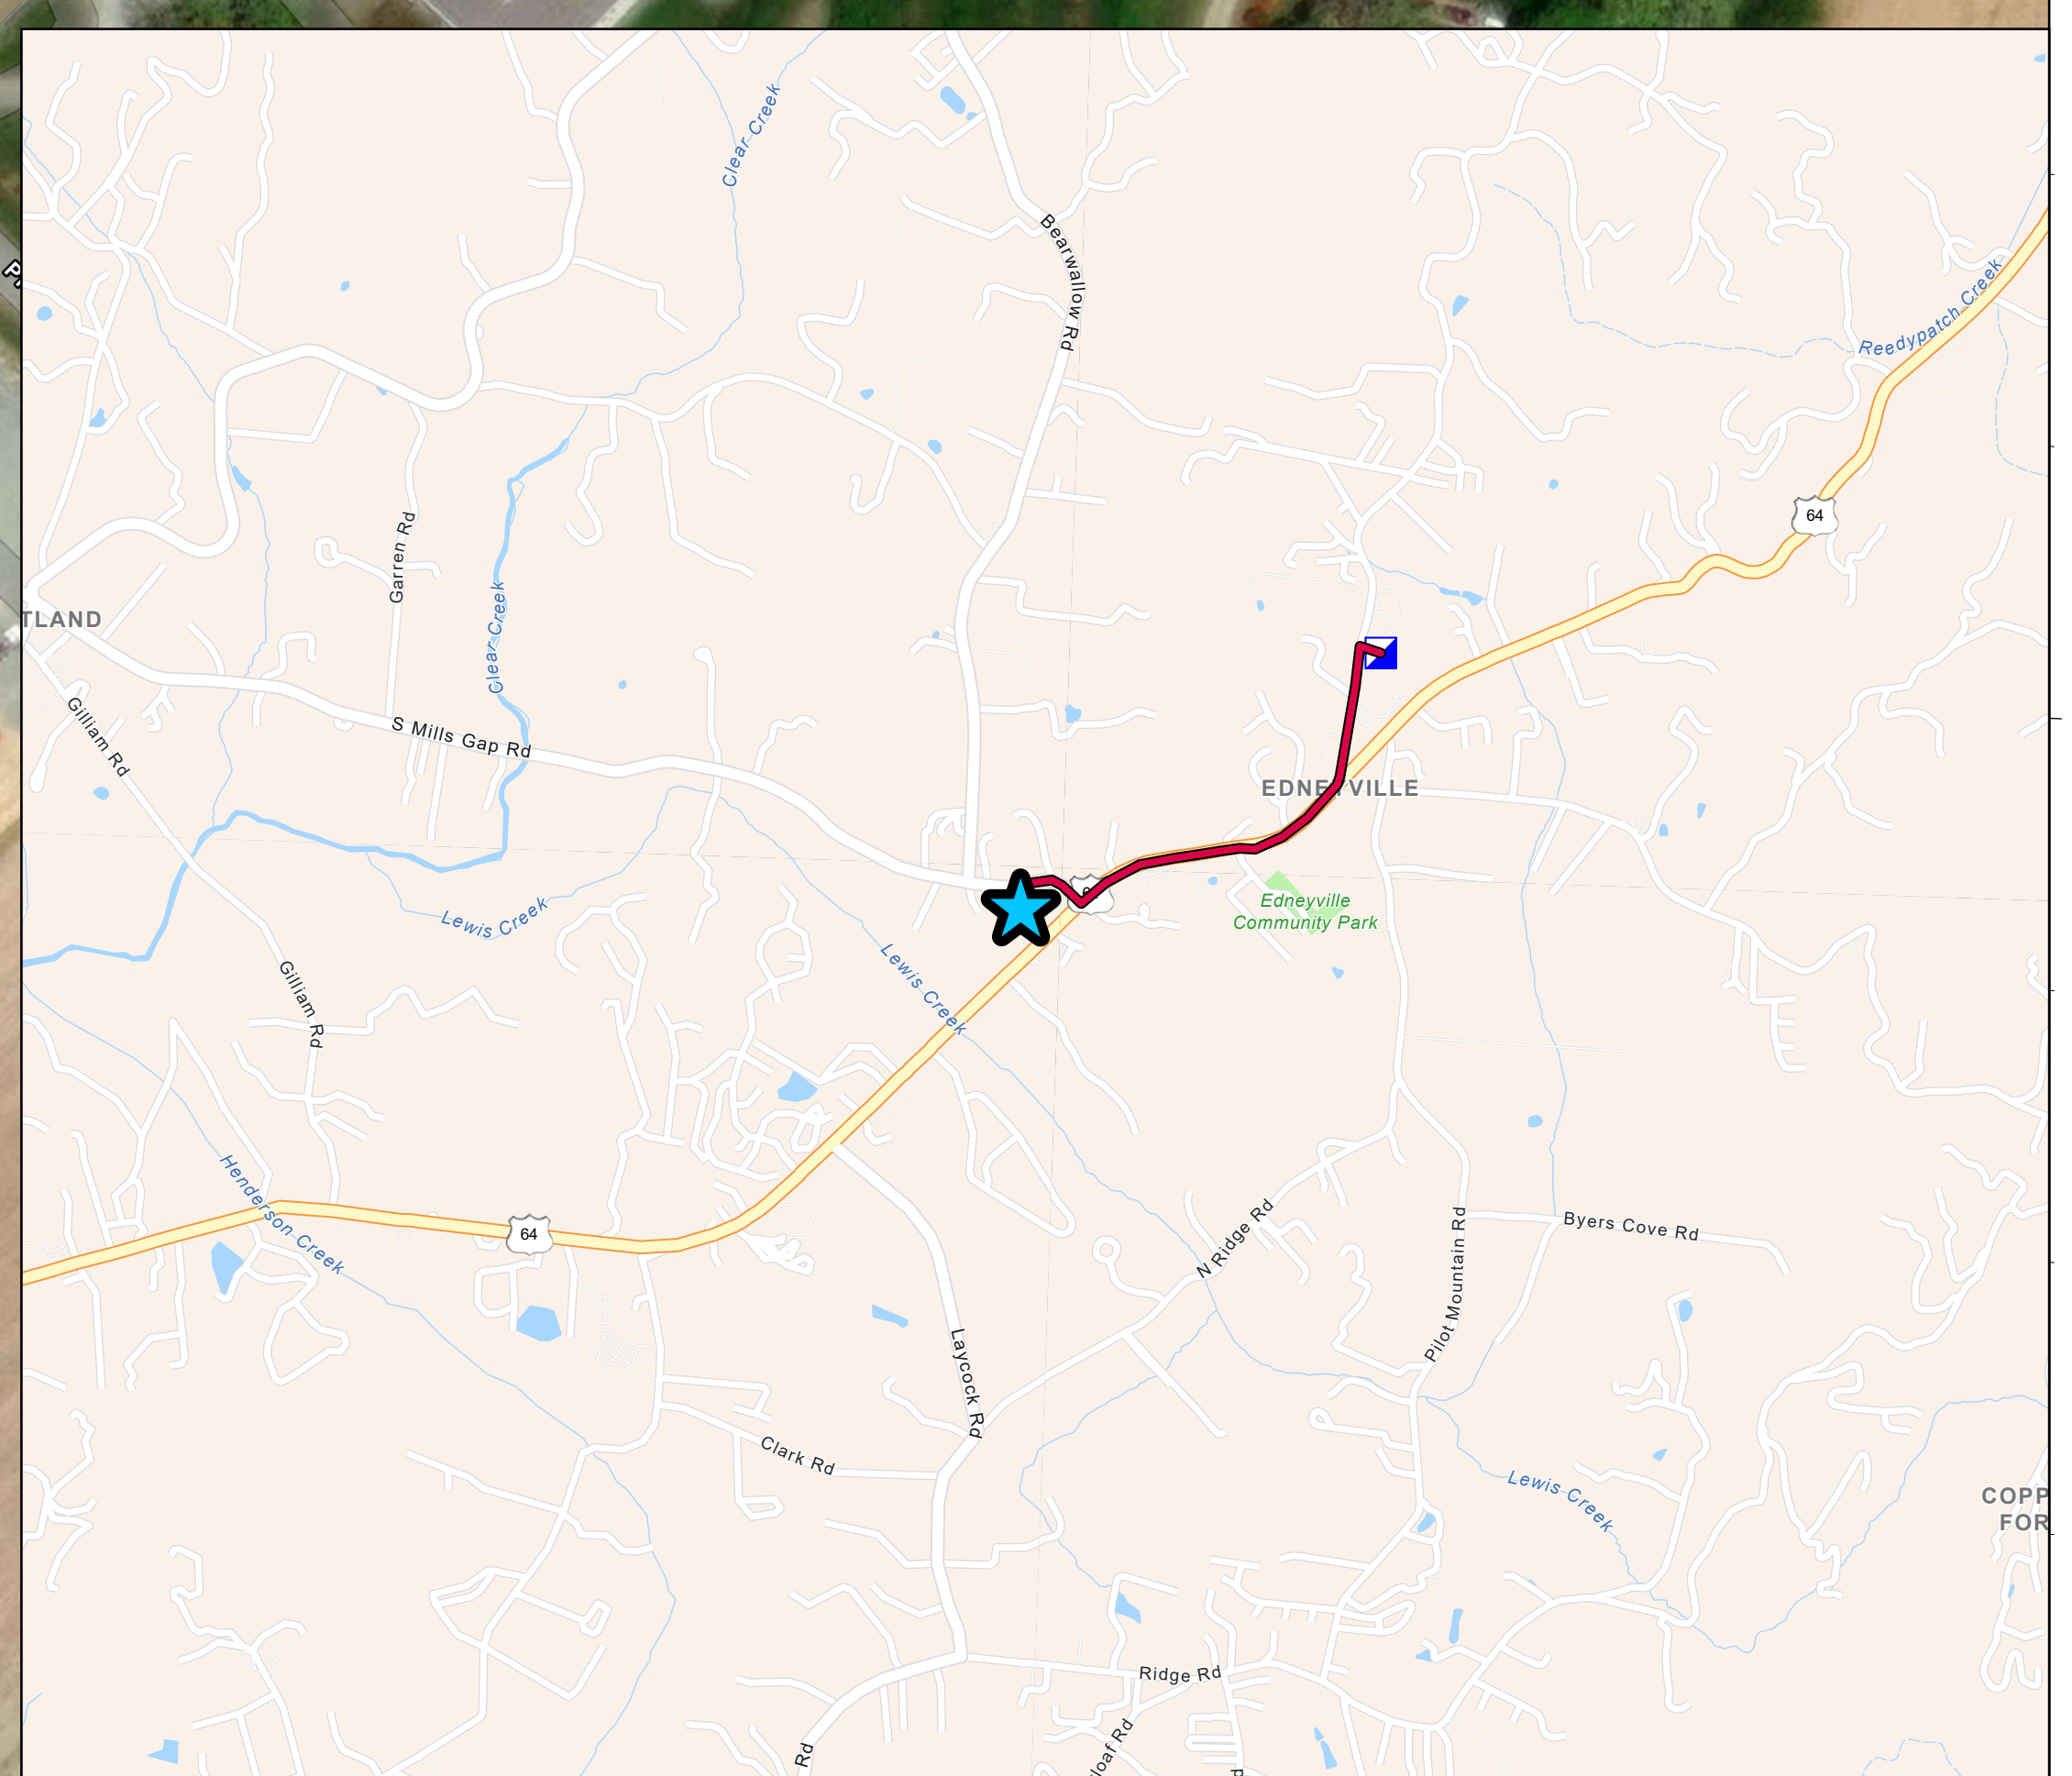

Parking Map

Poplar Drive
NC-NCS-230039

Note: Steer clear of the weighing station and leave room for delivery trucks.

 **No Parking**

 **Traffic**

 **Parking**

11/10/2023 1333
Acres from IR and GPS
North American 1983 Datum.