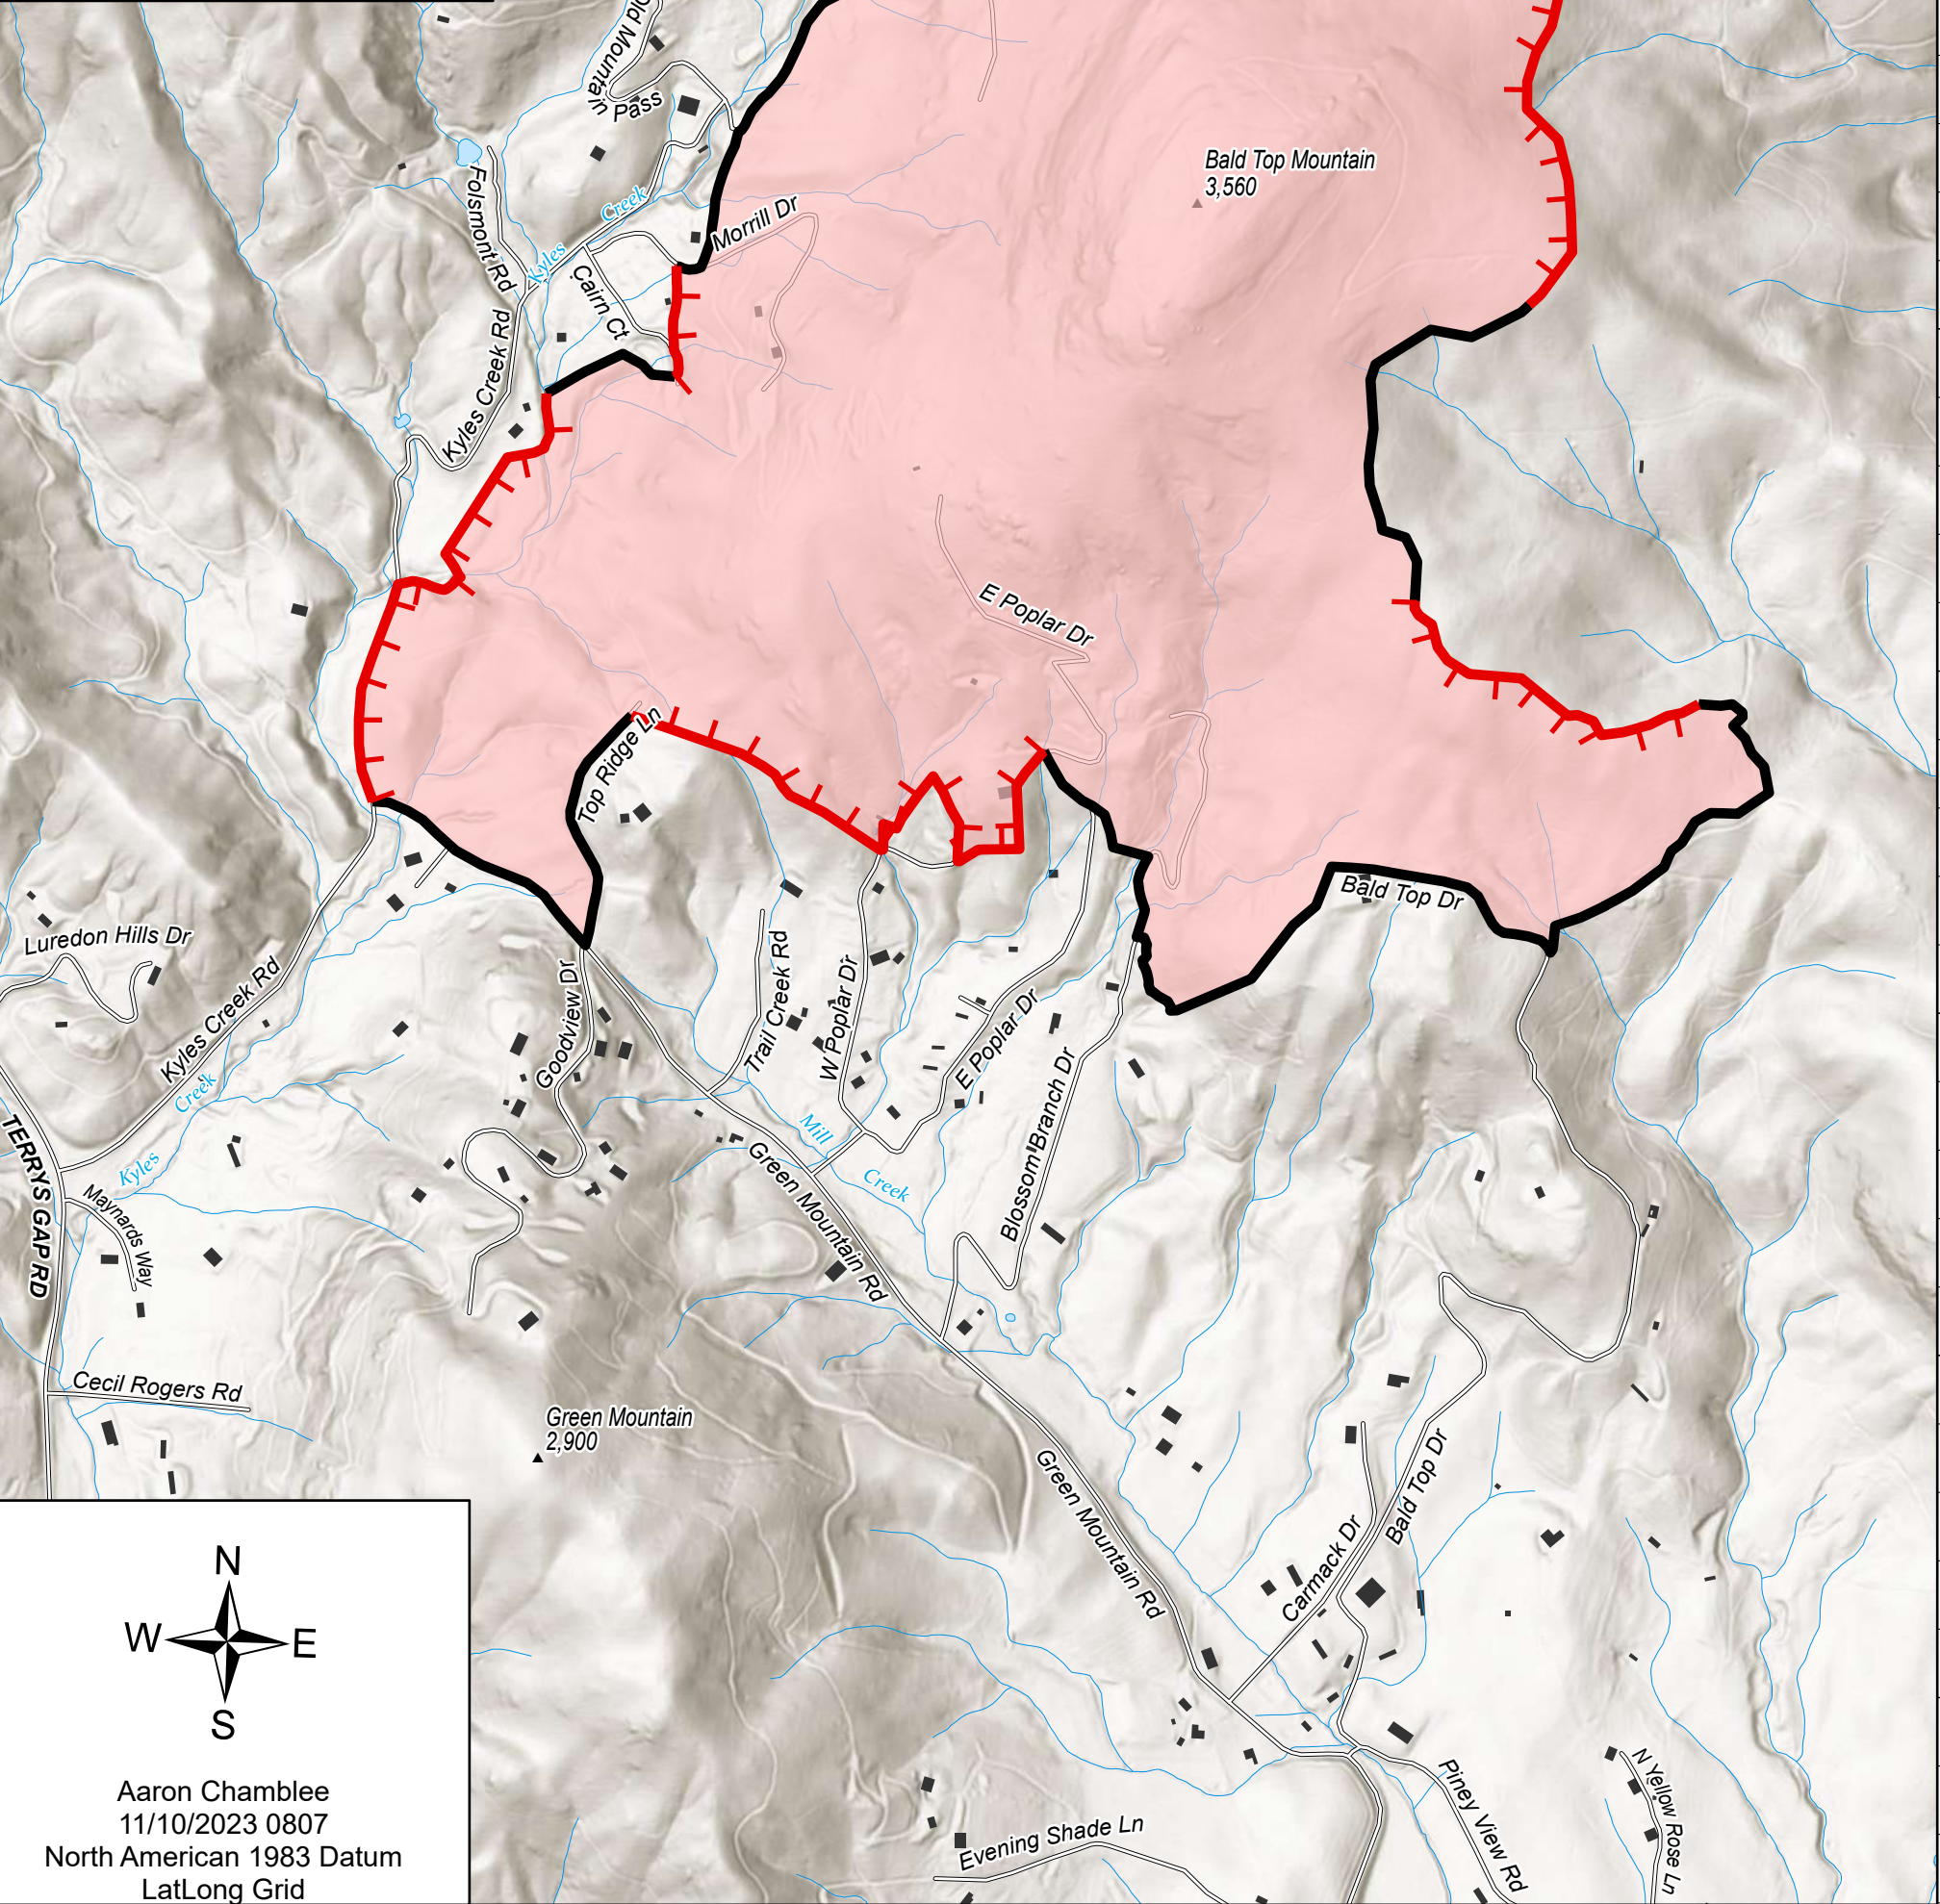

# Public Information Map

Poplar Drive  
NC-NCS-230039  
11/10/23 Day

434 acres at 11/6/2023 @ 1100

## Legend

- Contained
- - - Uncontained
- ▭ Wildfire Daily Fire Perimeter
- ▭ Lake / Pond
- Stream/River
- ▭ Structure

Aaron Chamblee  
11/10/2023 0807  
North American 1983 Datum  
LatLong Grid