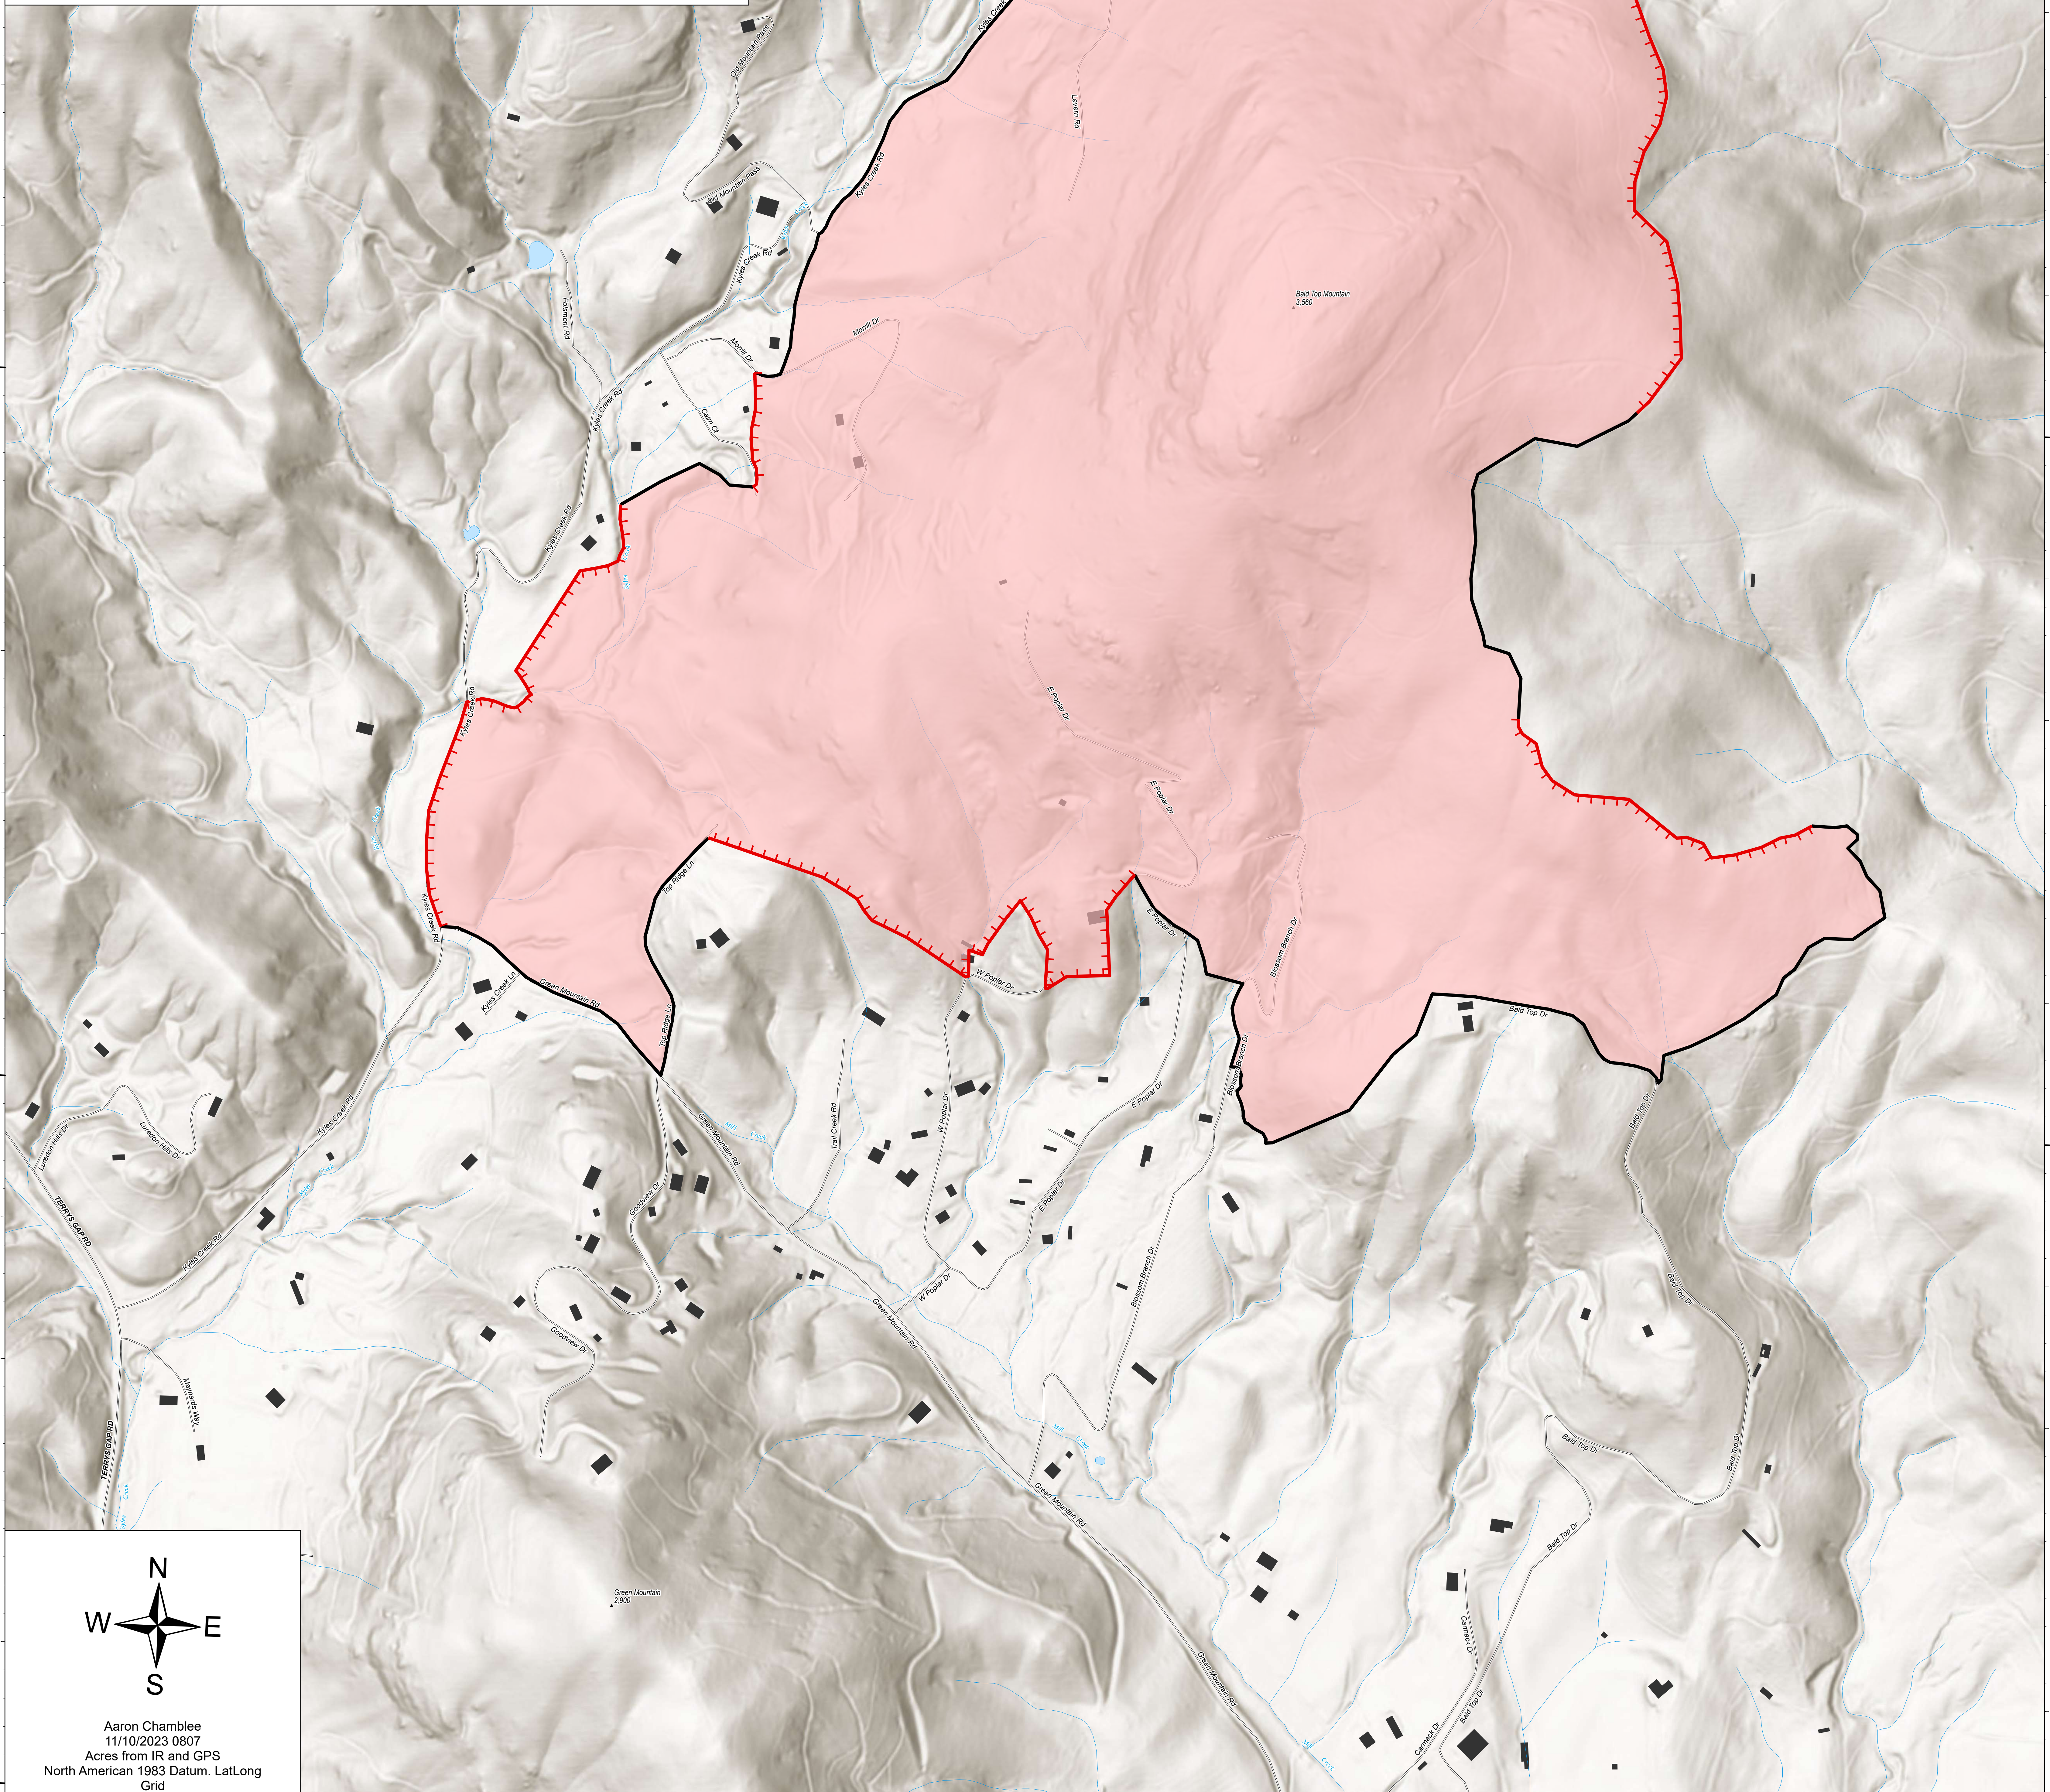

# Public Information Map

Poplar Drive  
NC-NCS-230039  
11/10/23 Day

### Legend

- Wildfire Daily Fire Perimeter
- Lake / Pond
- Stream/River
- Structure

434 acres at 11/9/2023 @ 1632 hrs

Aaron Chamblee  
11/10/2023 0807  
Acres from IR and GPS  
North American 1983 Datum, LatLong  
Grid