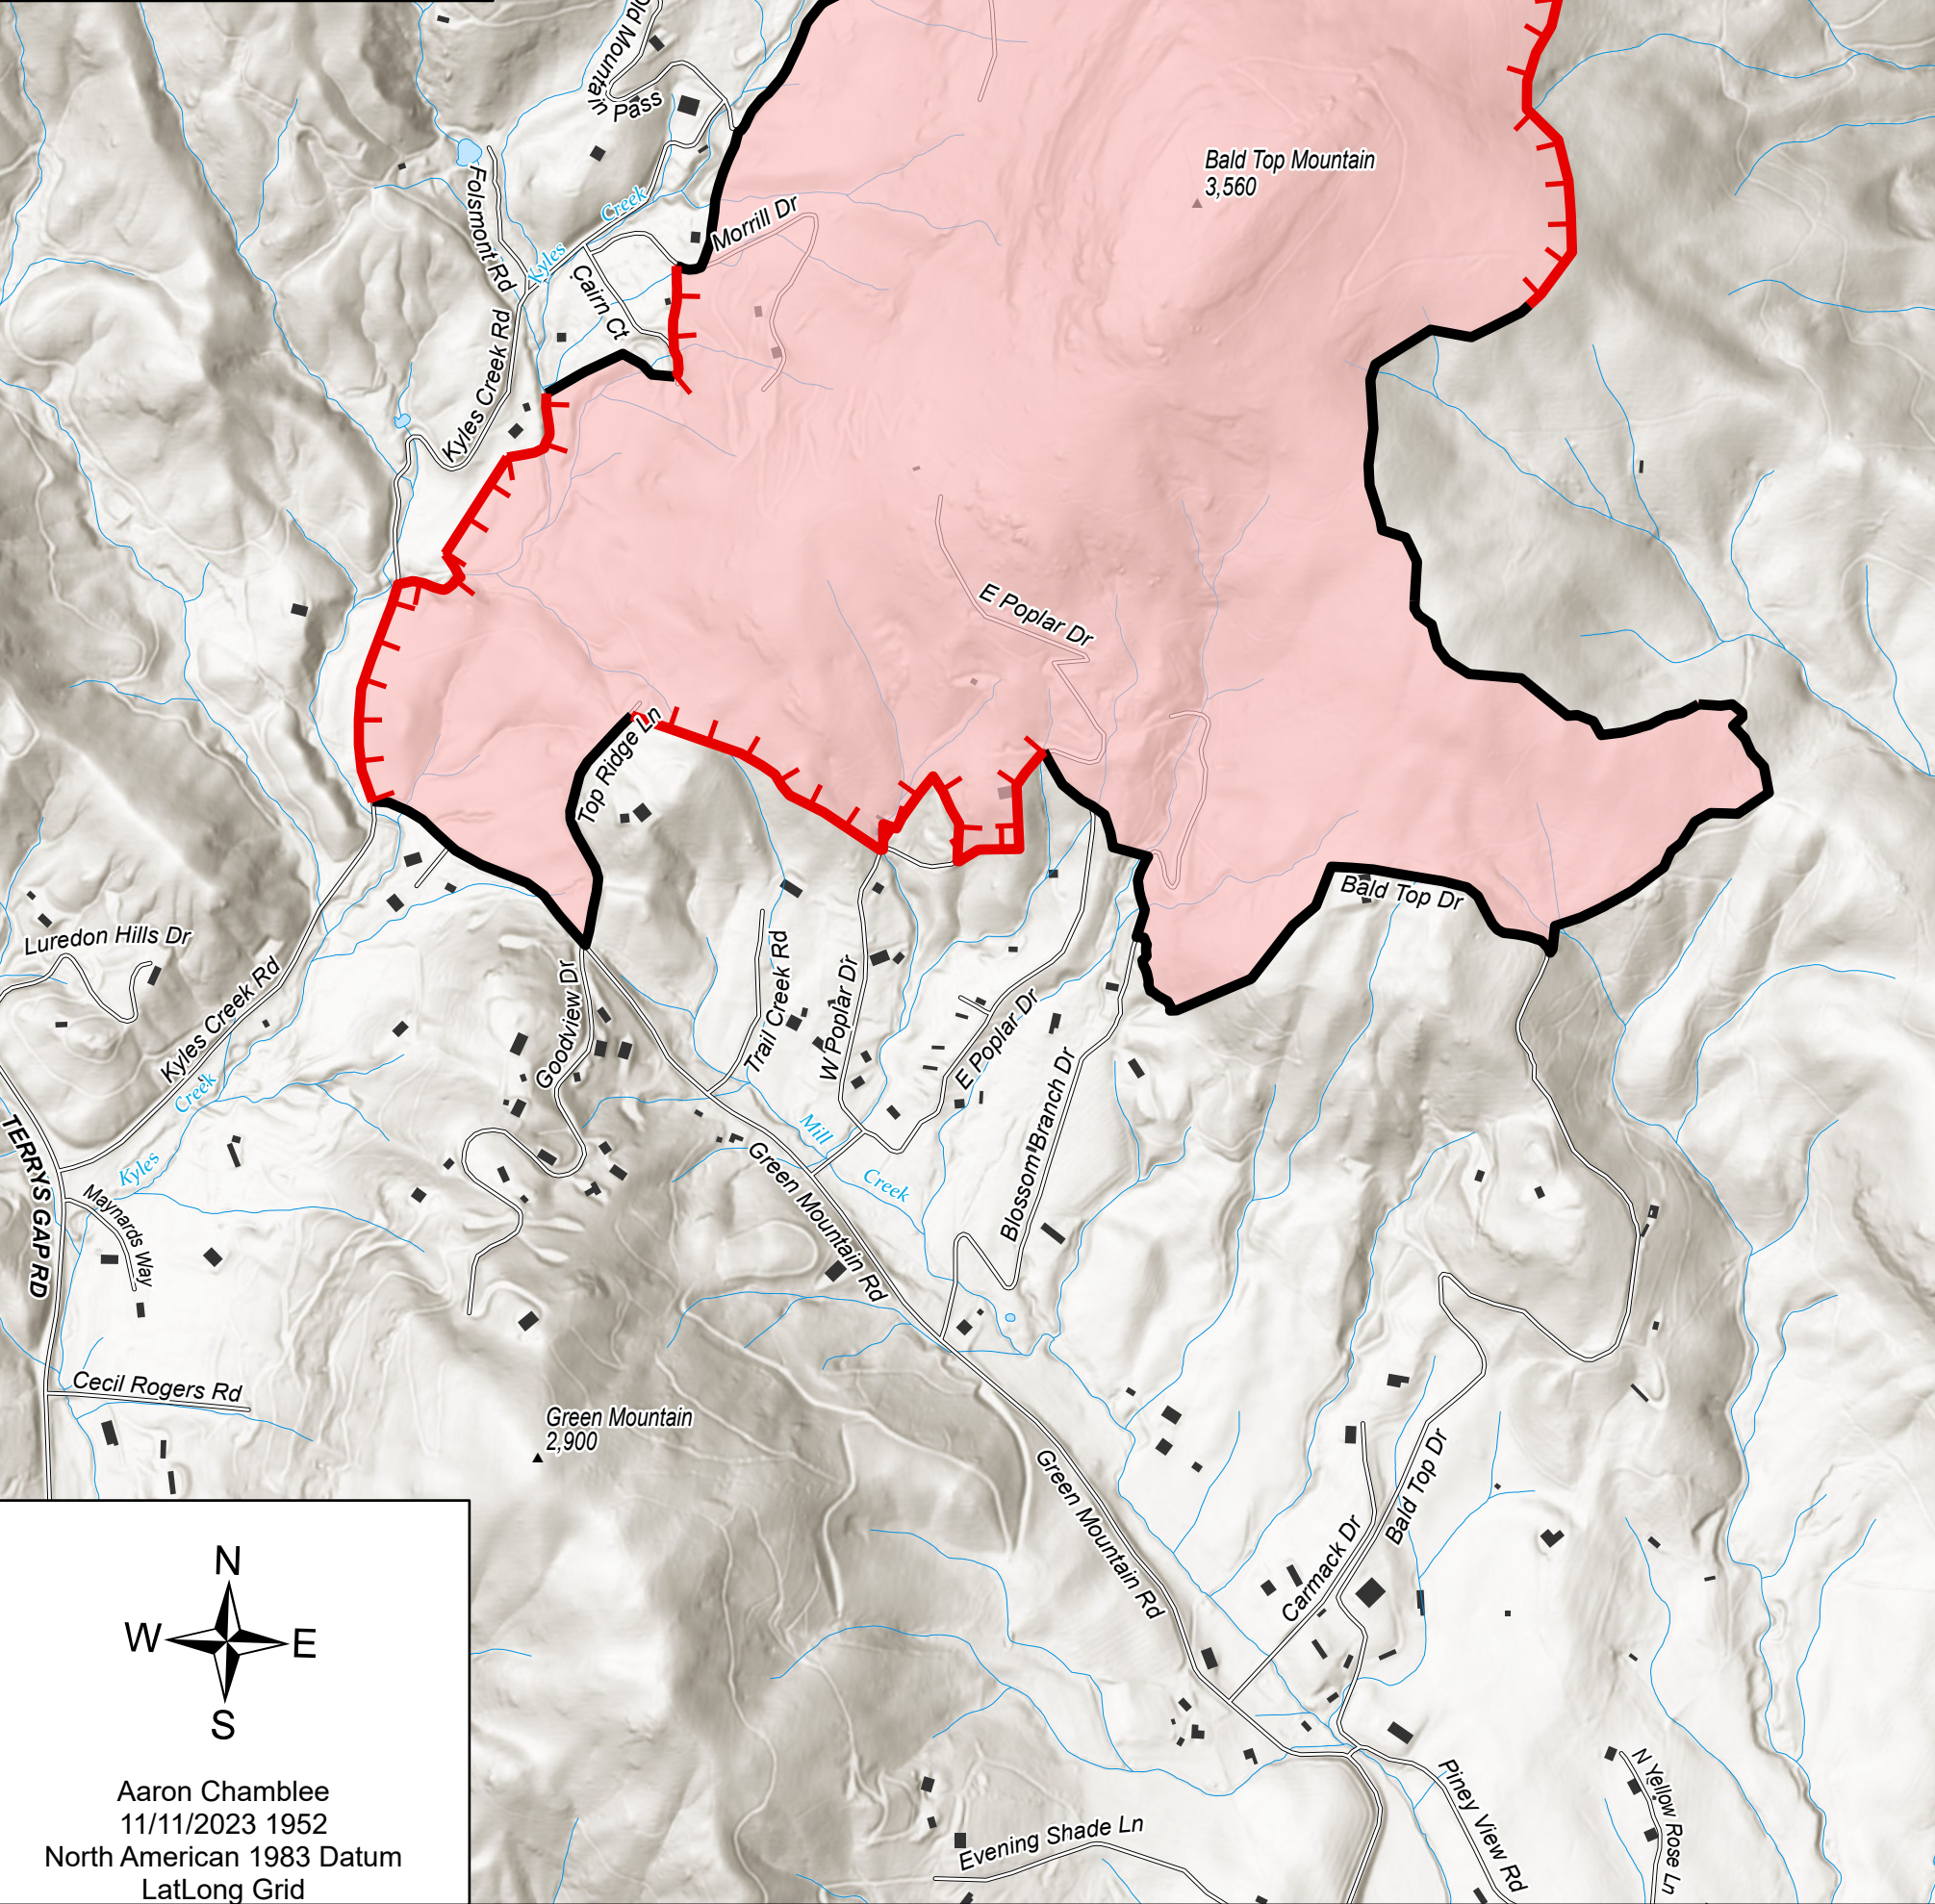

# Public Information Map

Poplar Drive  
NC-NCS-230039  
11/11/23 Day

434 acres at 11/9/2023 @ 1632

## Legend

- Contained
- - - Uncontained
- Wildfire Daily Fire Perimeter
- Lake / Pond
- Stream/River
- Structure

Aaron Chamblee  
11/11/2023 1952  
North American 1983 Datum  
LatLong Grid