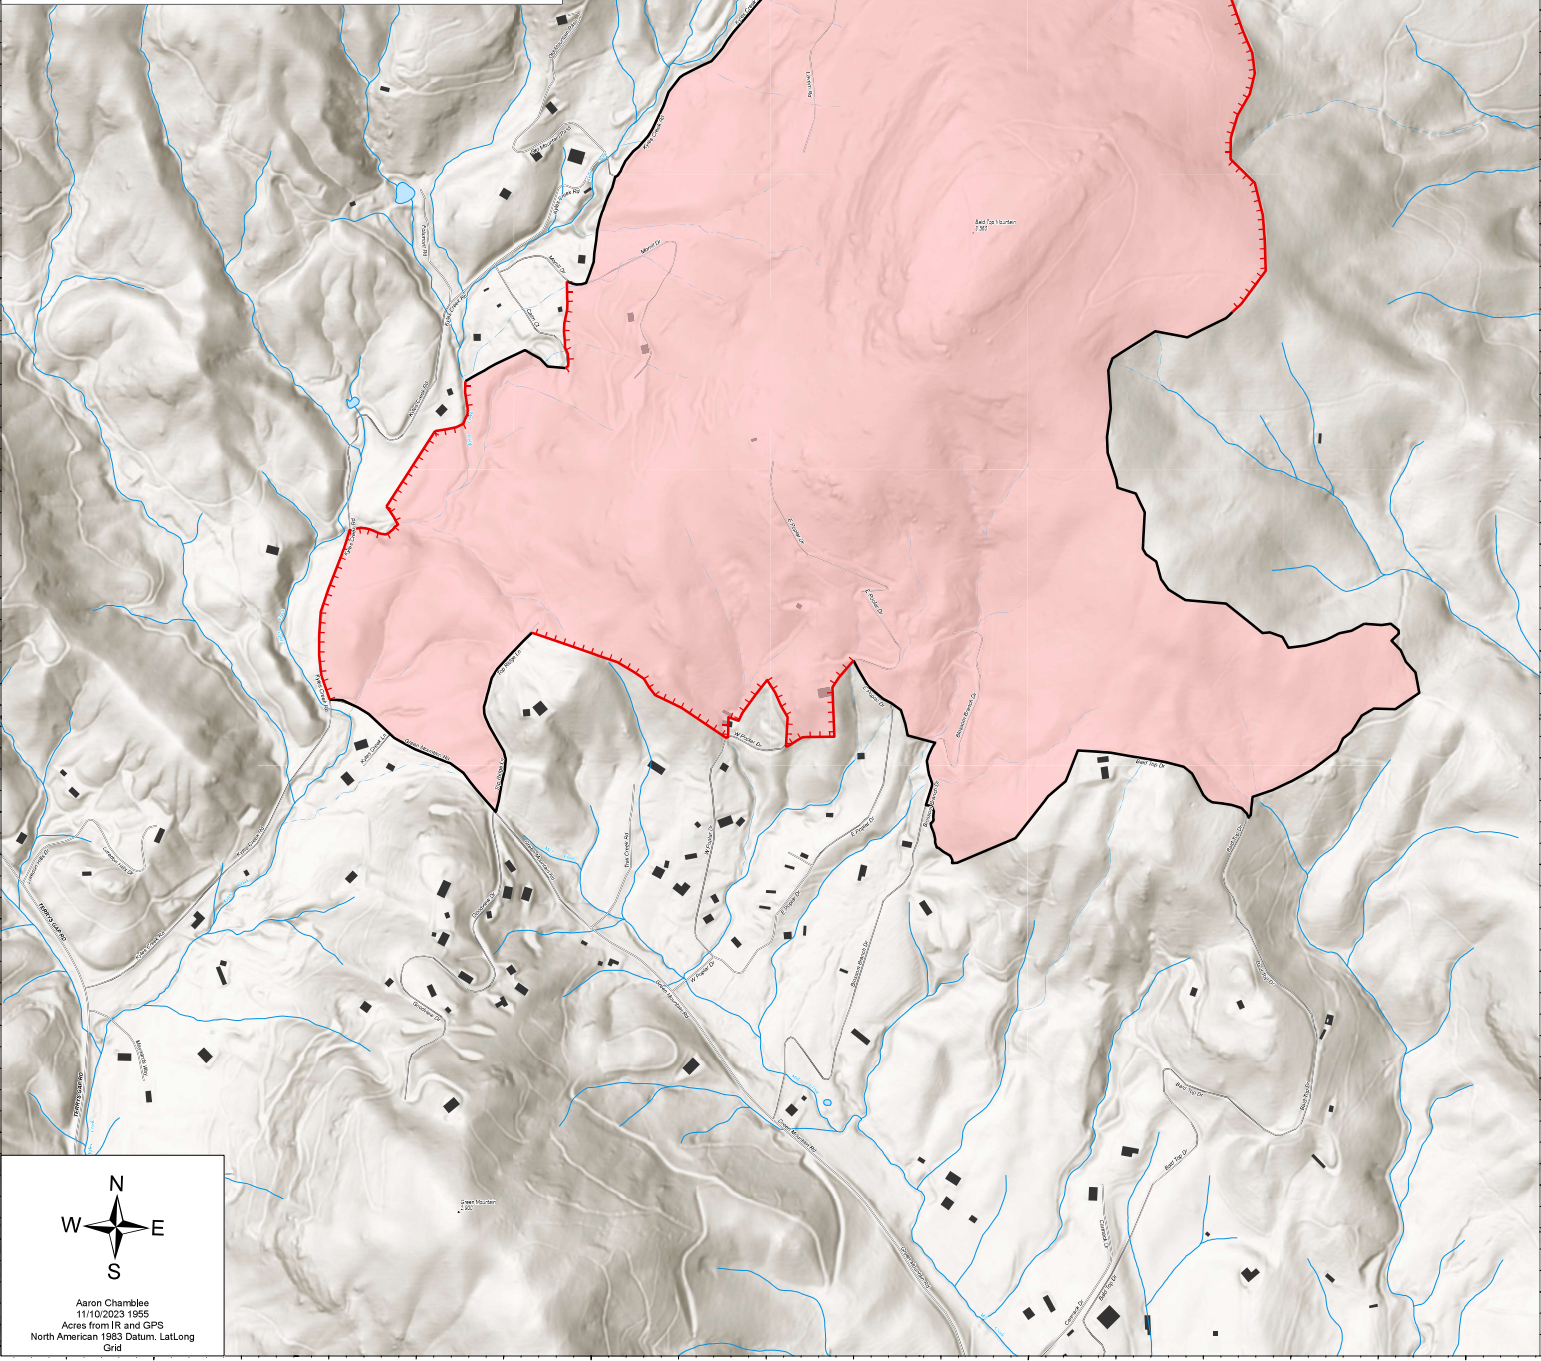

Public Information Map

Poplar Drive
NC-NCS-230039
11/11/23 Day

Legend

- Wildfire Daily Fire Perimeter
- Lake / Pond
- Stream/River
- Structure

434 acres at 11/9/2023 @ 1632 hrs