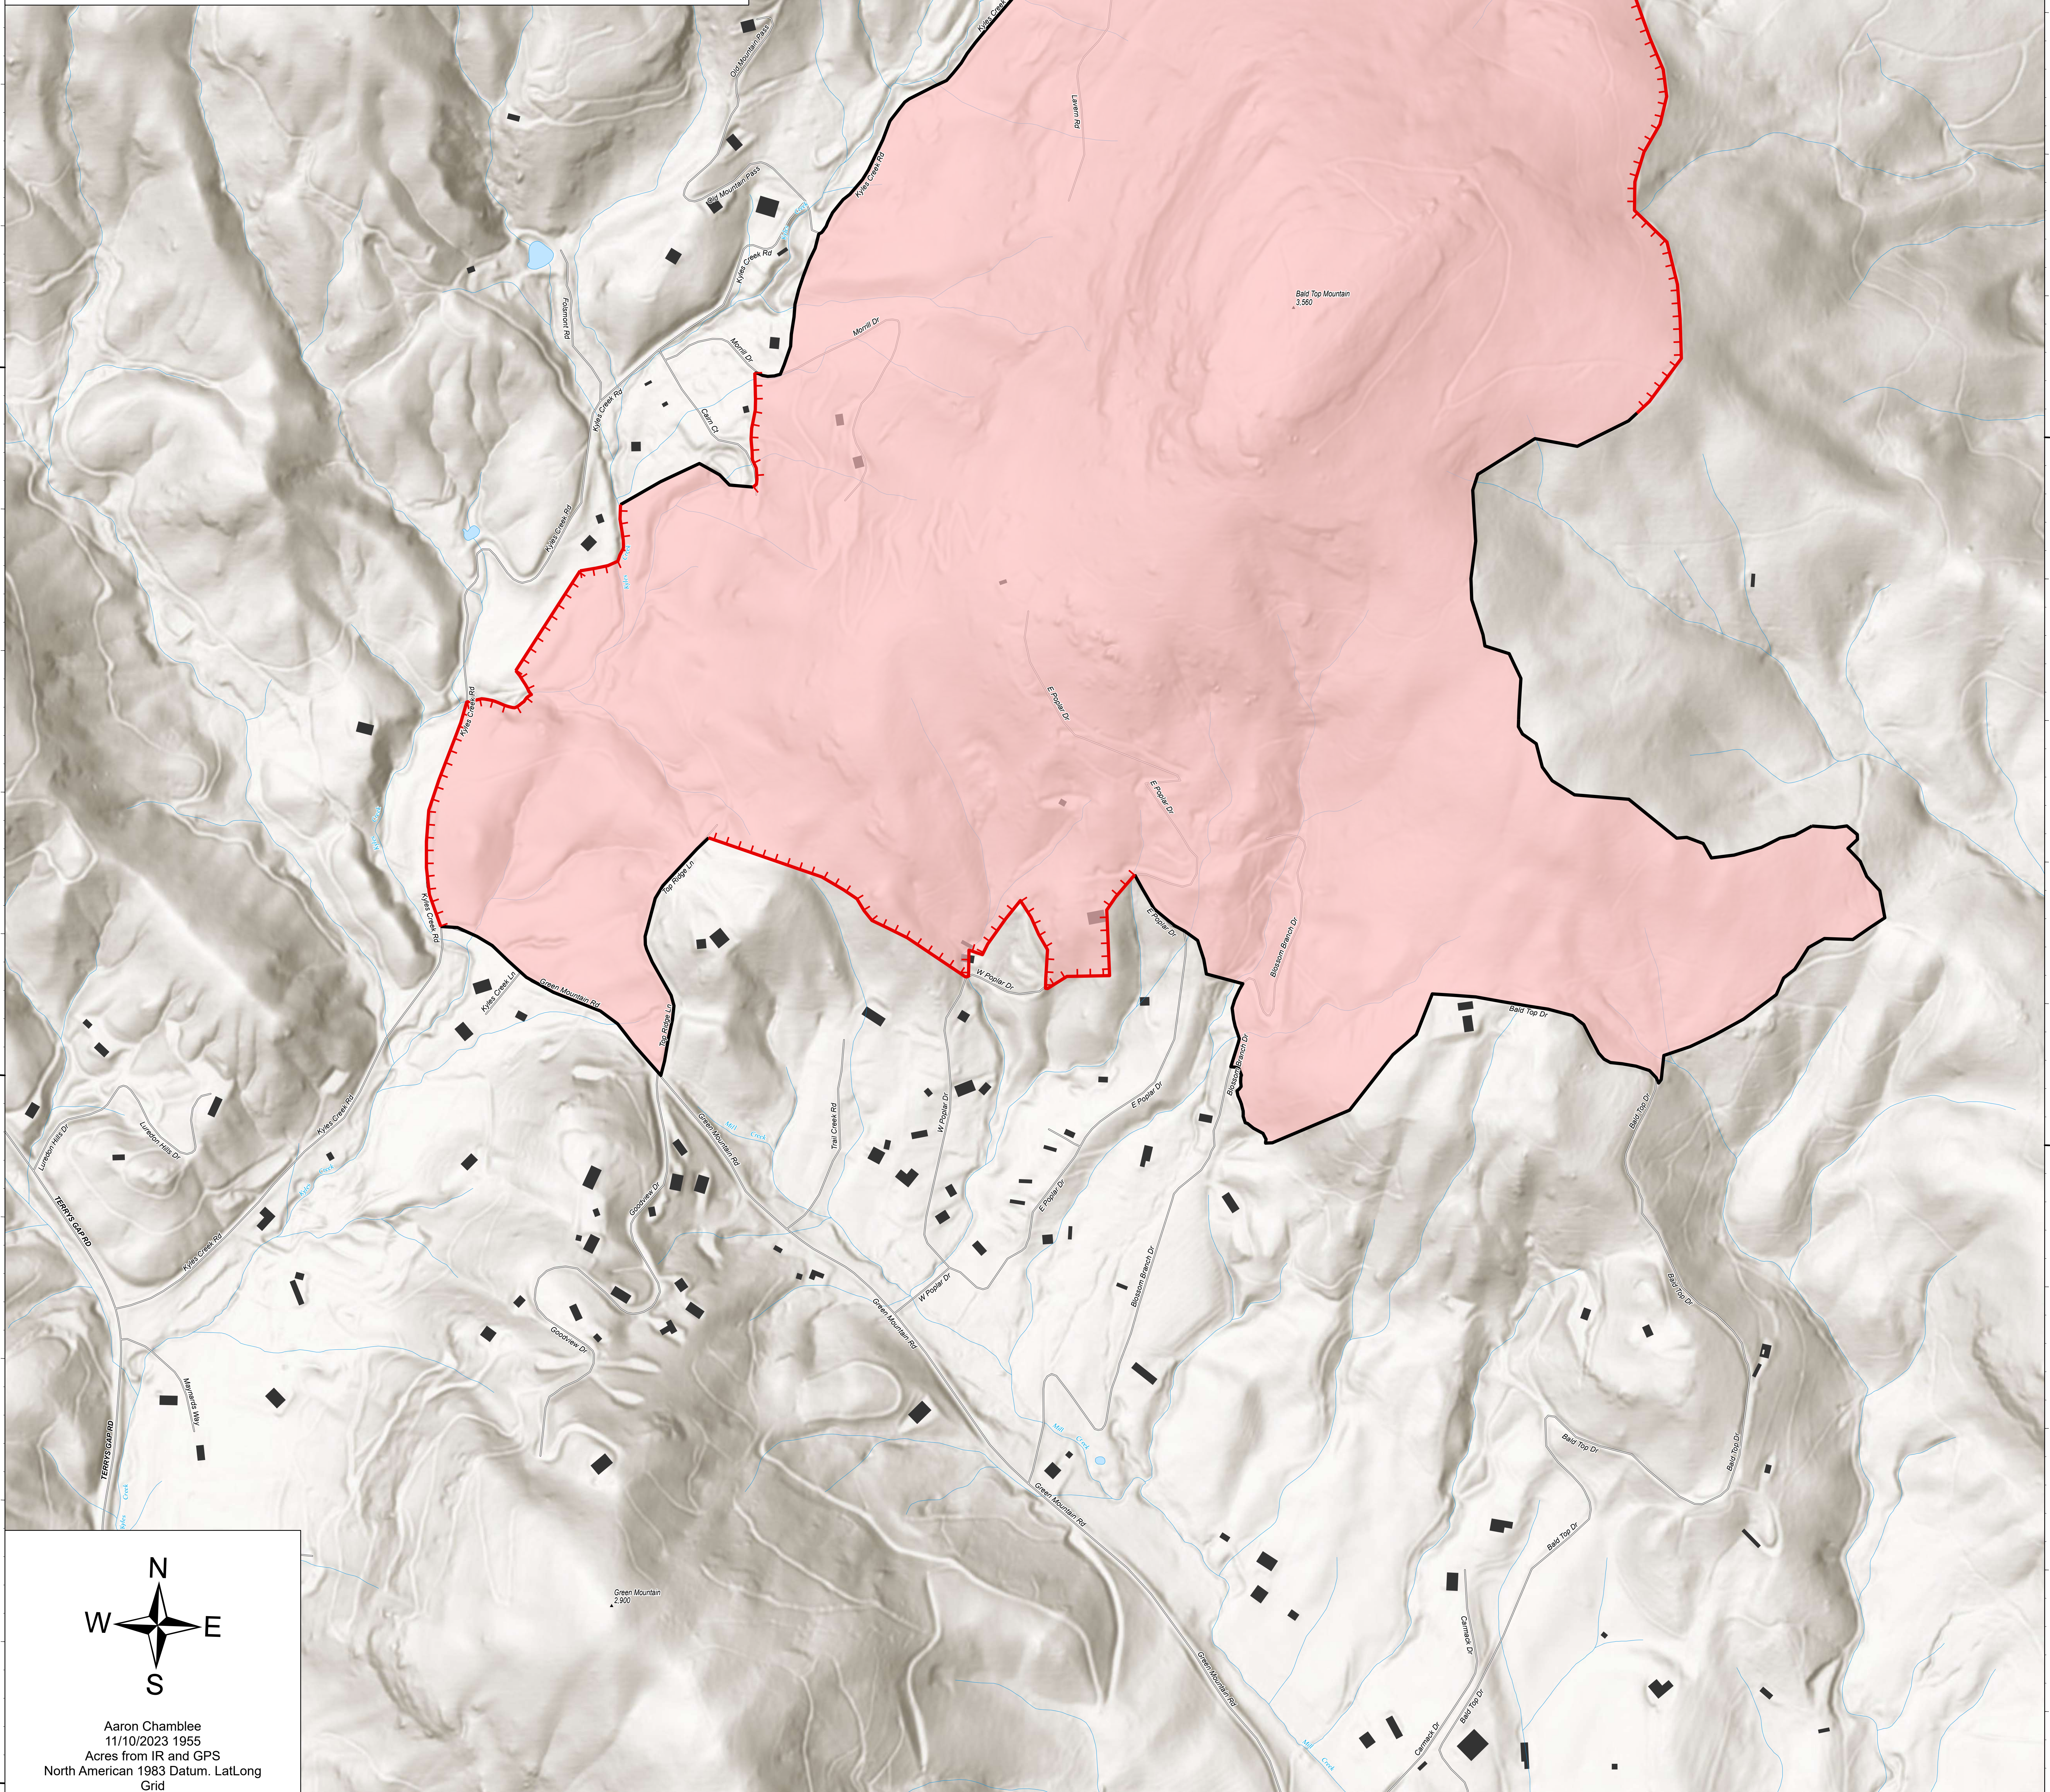

# Public Information Map

Poplar Drive  
NC-NCS-230039  
11/11/23 Day

### Legend

- Wildfire Daily Fire Perimeter
- Lake / Pond
- Stream/River
- Structure

434 acres at 11/9/2023 @ 1632 hrs

Aaron Chamblee  
11/10/2023 1955  
Acres from IR and GPS  
North American 1983 Datum, LatLong  
Grid