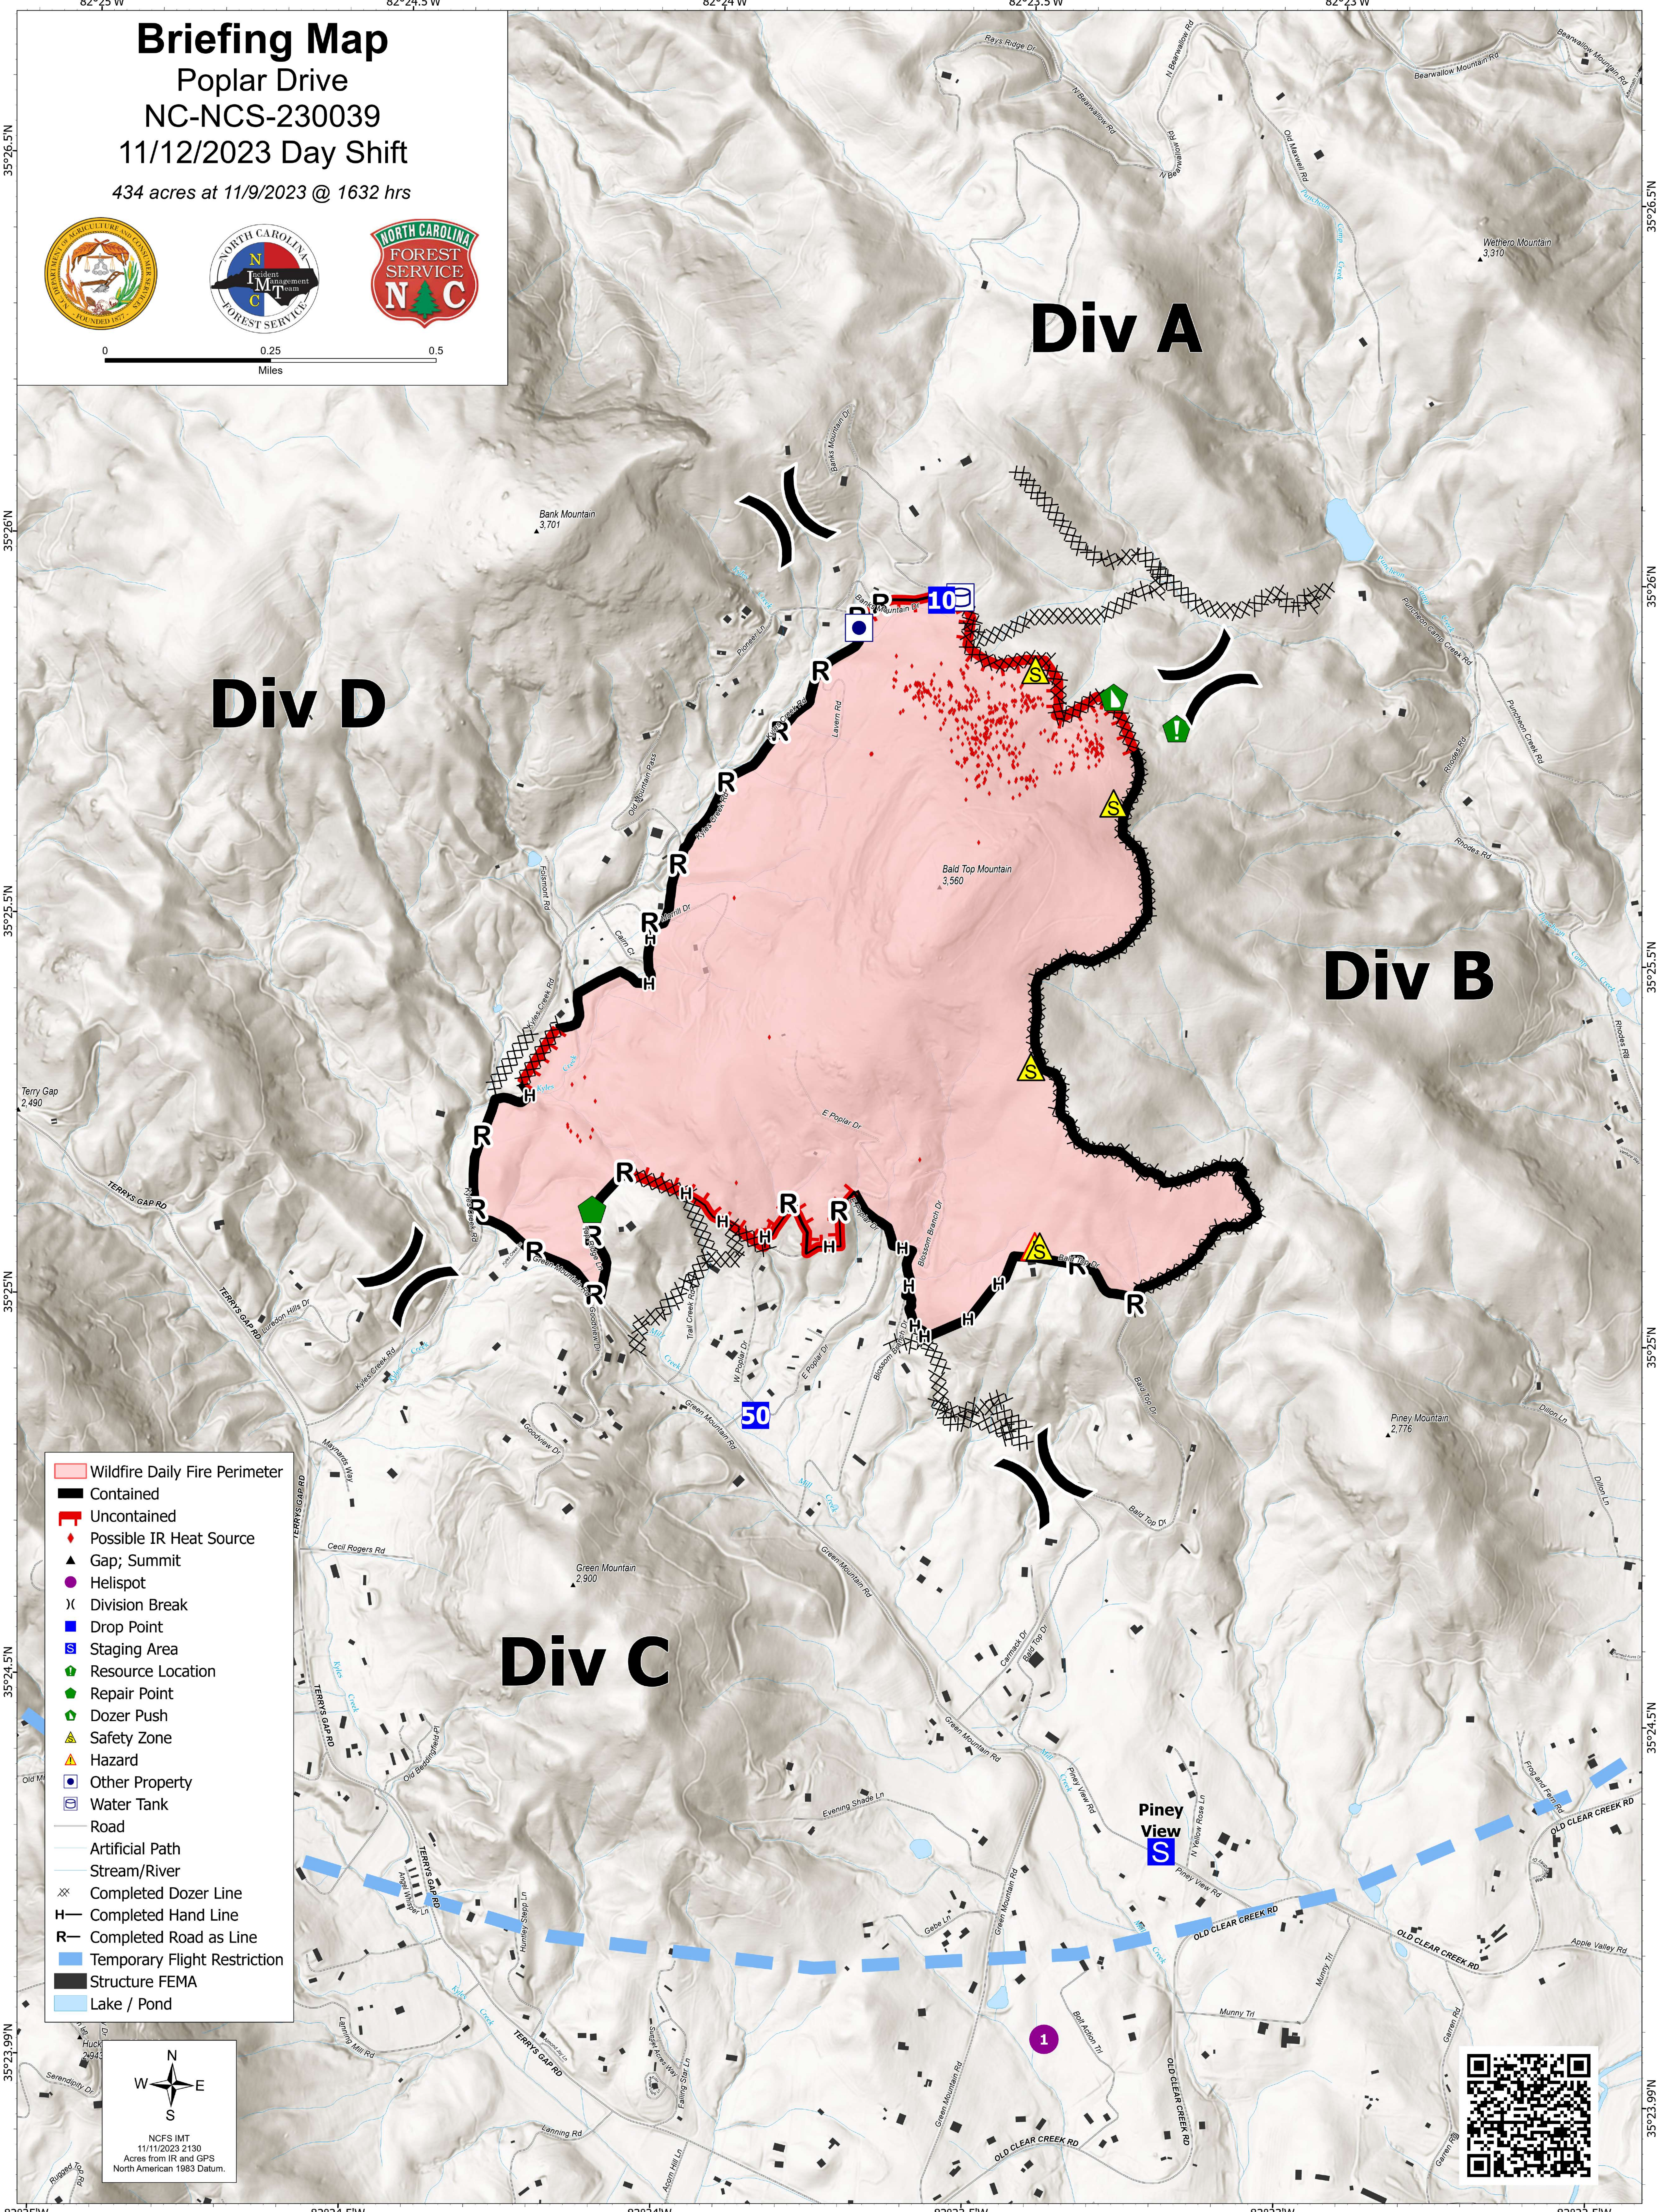

# Briefing Map

Poplar Drive  
NC-NCS-230039  
11/12/2023 Day Shift  
434 acres at 11/9/2023 @ 1632 hrs

## Div D

## Div A

## Div C

Piney View  
S

- Wildfire Daily Fire Perimeter
- Contained
- Uncontained
- Possible IR Heat Source
- Gap; Summit
- Helispot
- Division Break
- Drop Point
- Staging Area
- Resource Location
- Repair Point
- Dozer Push
- Safety Zone
- Hazard
- Other Property
- Water Tank
- Road
- Artificial Path
- Stream/River
- Completed Dozer Line
- Completed Hand Line
- Completed Road as Line
- Temporary Flight Restriction
- Structure FEMA
- Lake / Pond