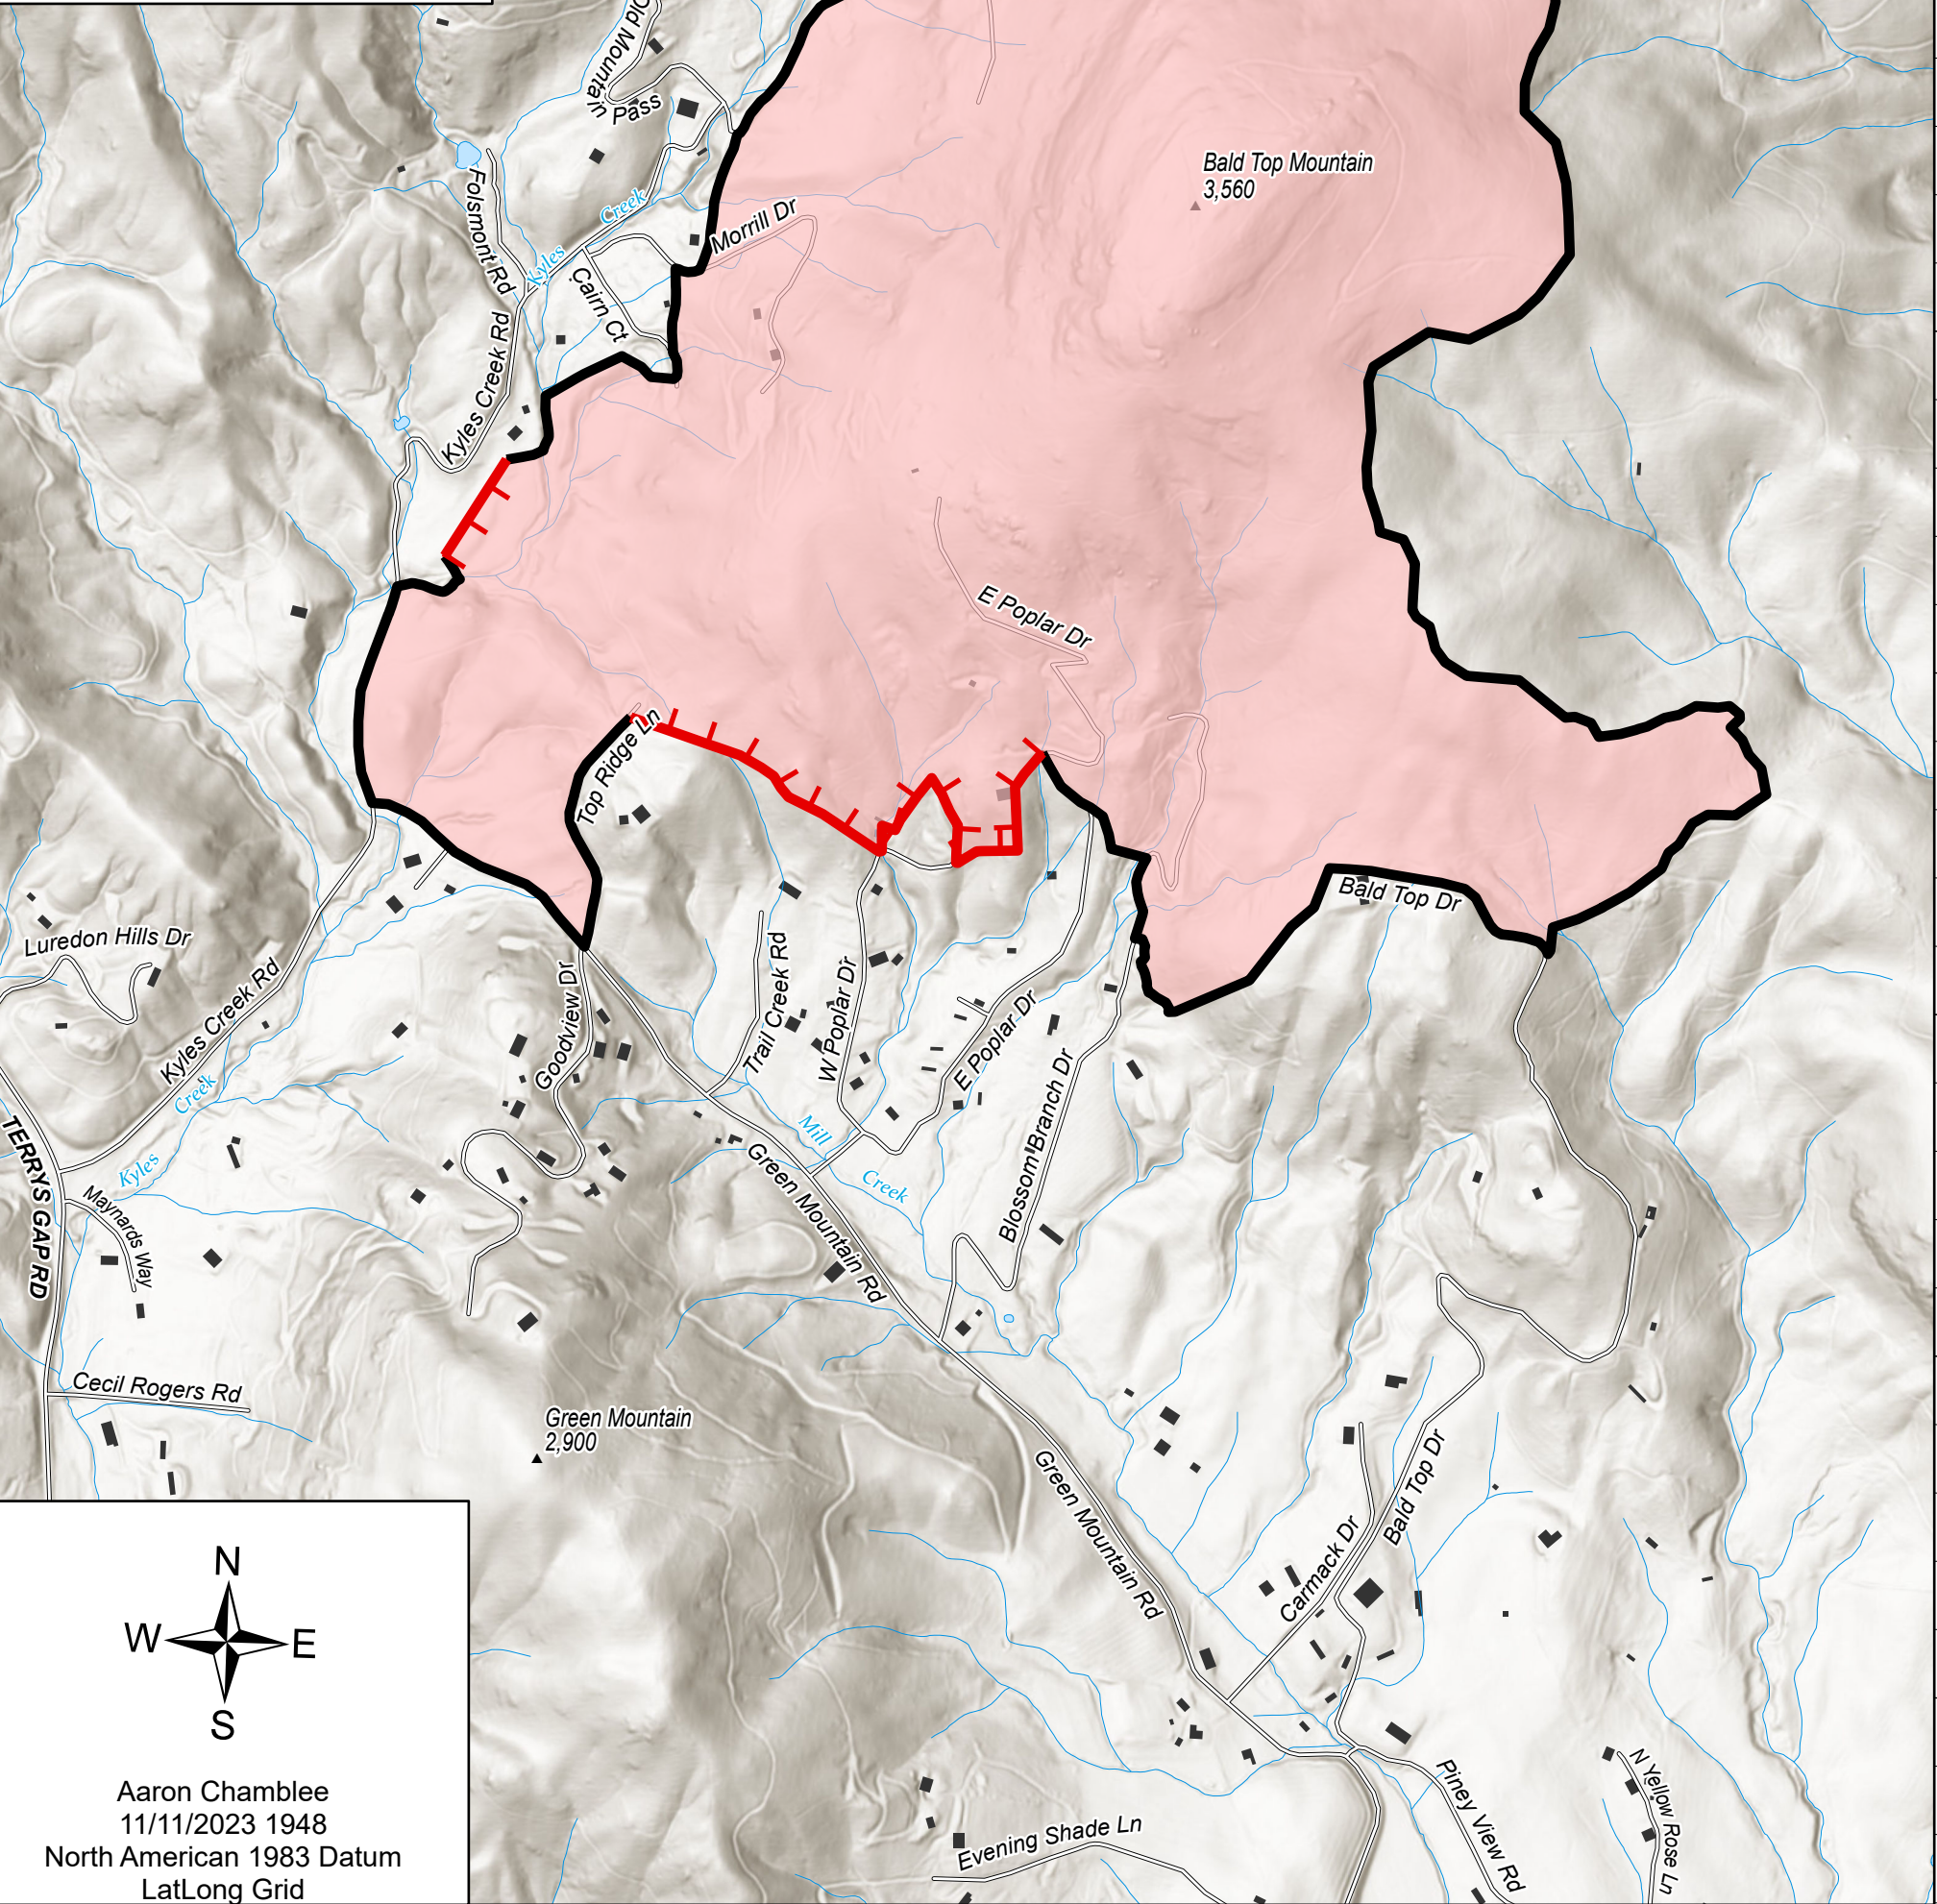

Public Information Map

Poplar Drive
NC-NCS-230039
11/12/23 Day

434 acres at 11/9/2023 @ 1632

Legend

- Contained
- - - Uncontained
- Wildfire Daily Fire Perimeter
- Lake / Pond
- Stream/River
- Structure

Aaron Chamblee
11/11/2023 1948
North American 1983 Datum
LatLong Grid