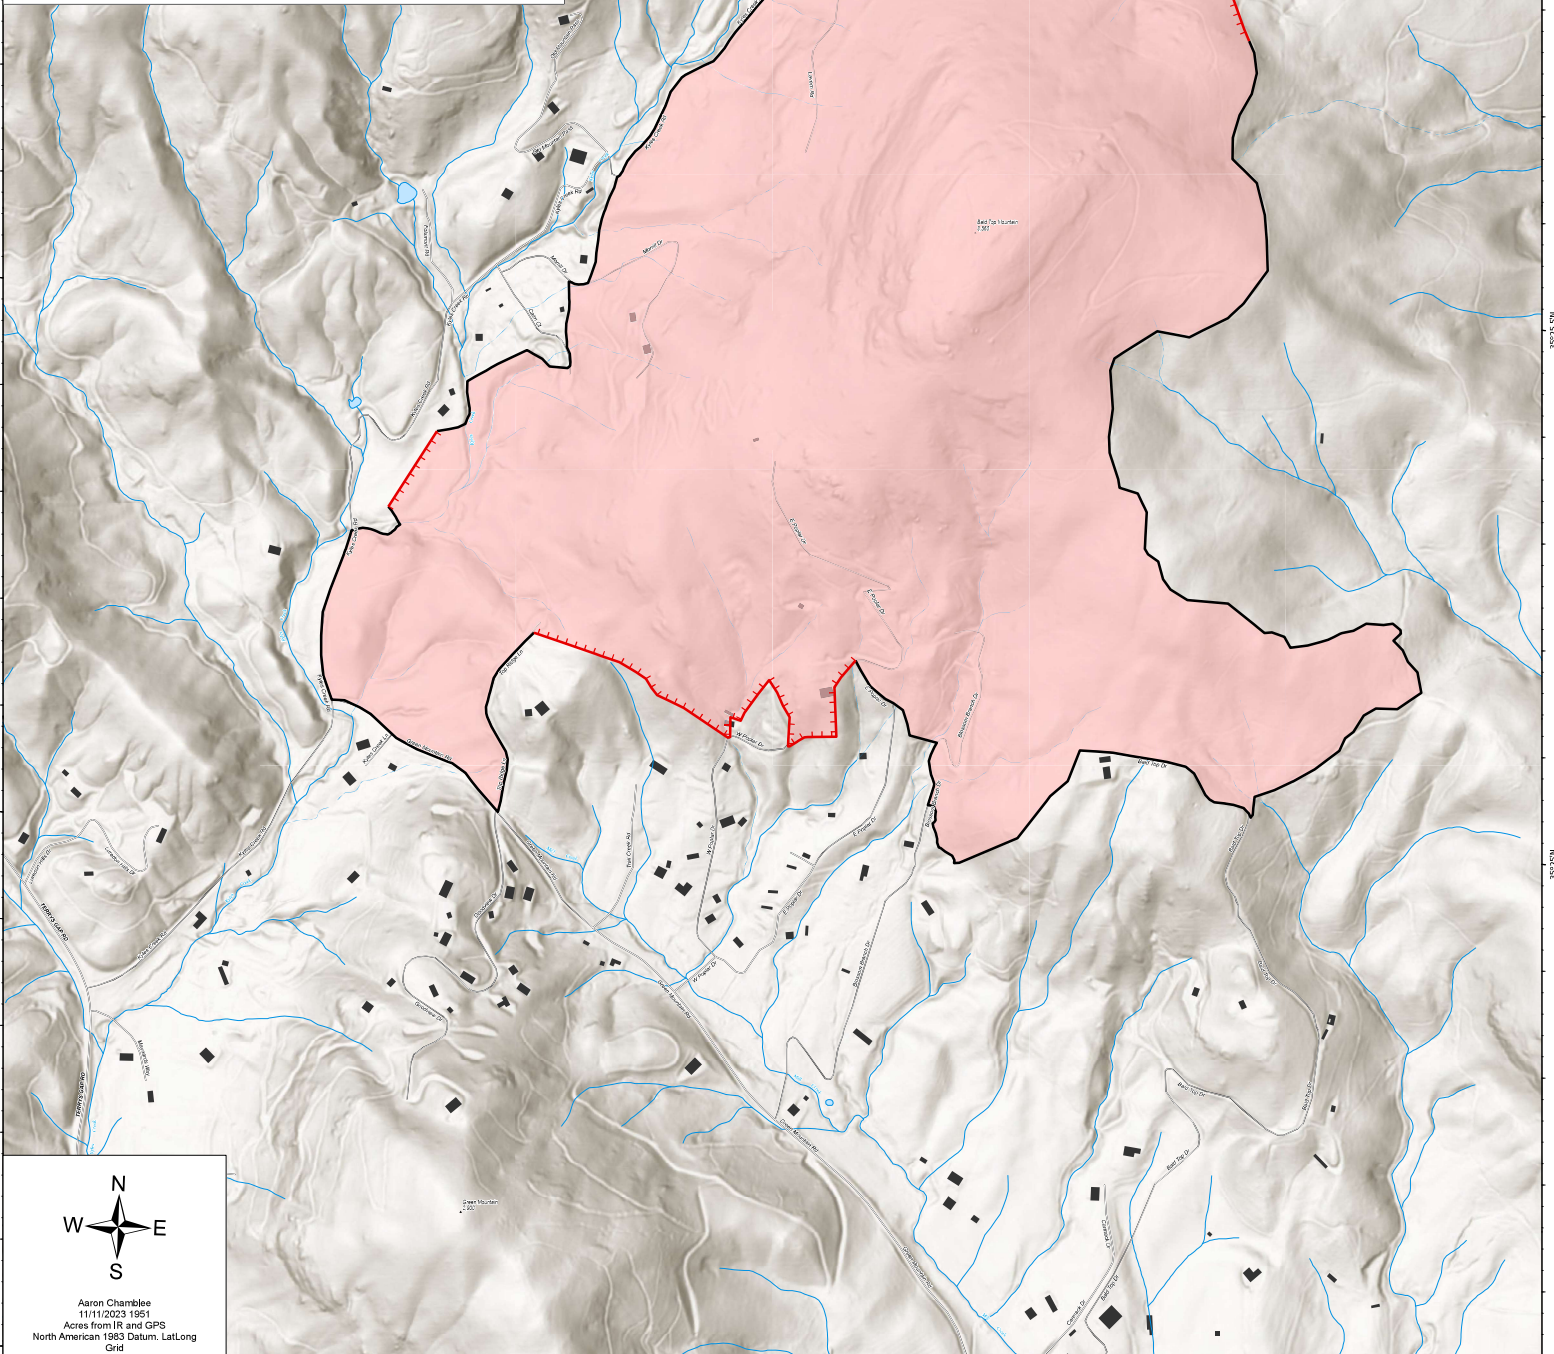

# Public Information Map

Poplar Drive  
NC-NCS-230039  
11/12/23 Day

## Legend

- Wildfire Daily Fire Perimeter
- Lake / Pond
- Stream/River
- Structure

434 acres at 11/9/2023 @ 1632 hrs

Aaron Chamblee  
11/11/2023 1:05  
Acres from IR and GPS  
North American 1983 Datum, LatLong  
Grid