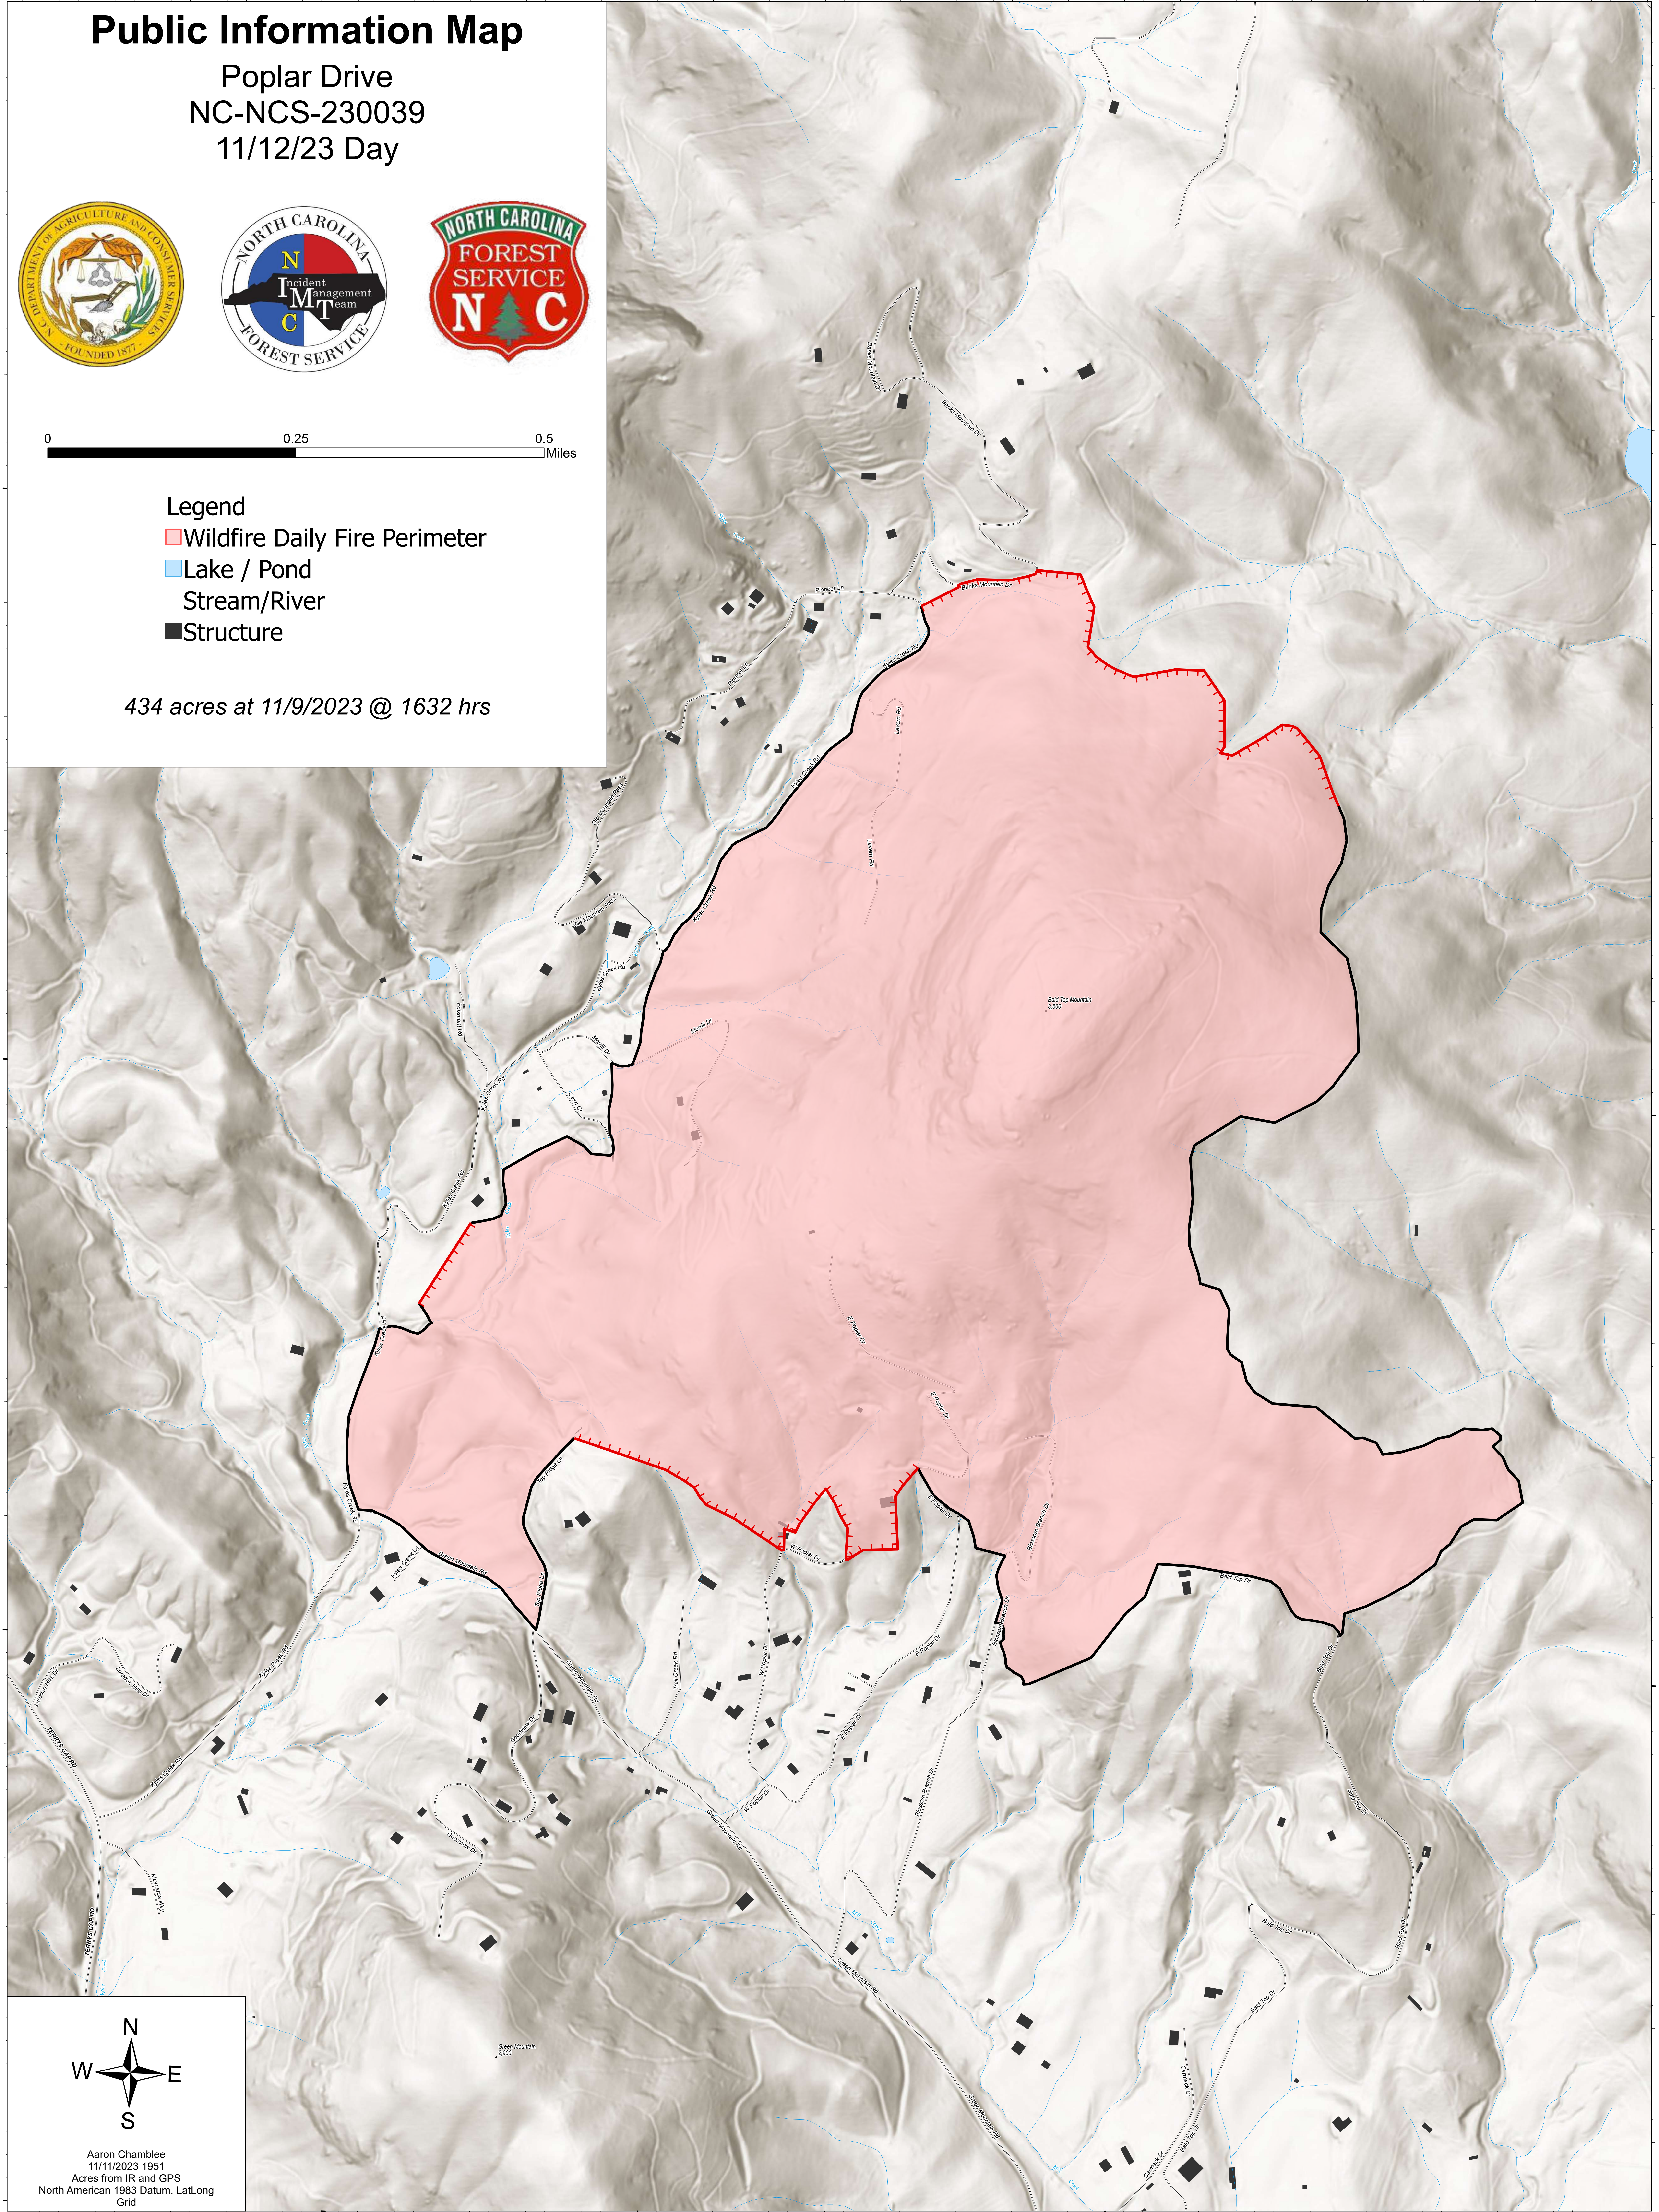

Public Information Map

Poplar Drive
NC-NCS-230039
11/12/23 Day

Legend

- Wildfire Daily Fire Perimeter
- Lake / Pond
- Stream/River
- Structure

434 acres at 11/9/2023 @ 1632 hrs

Aaron Chamblee
11/11/2023 1951
Acres from IR and GPS
North American 1983 Datum, LatLong
Grid