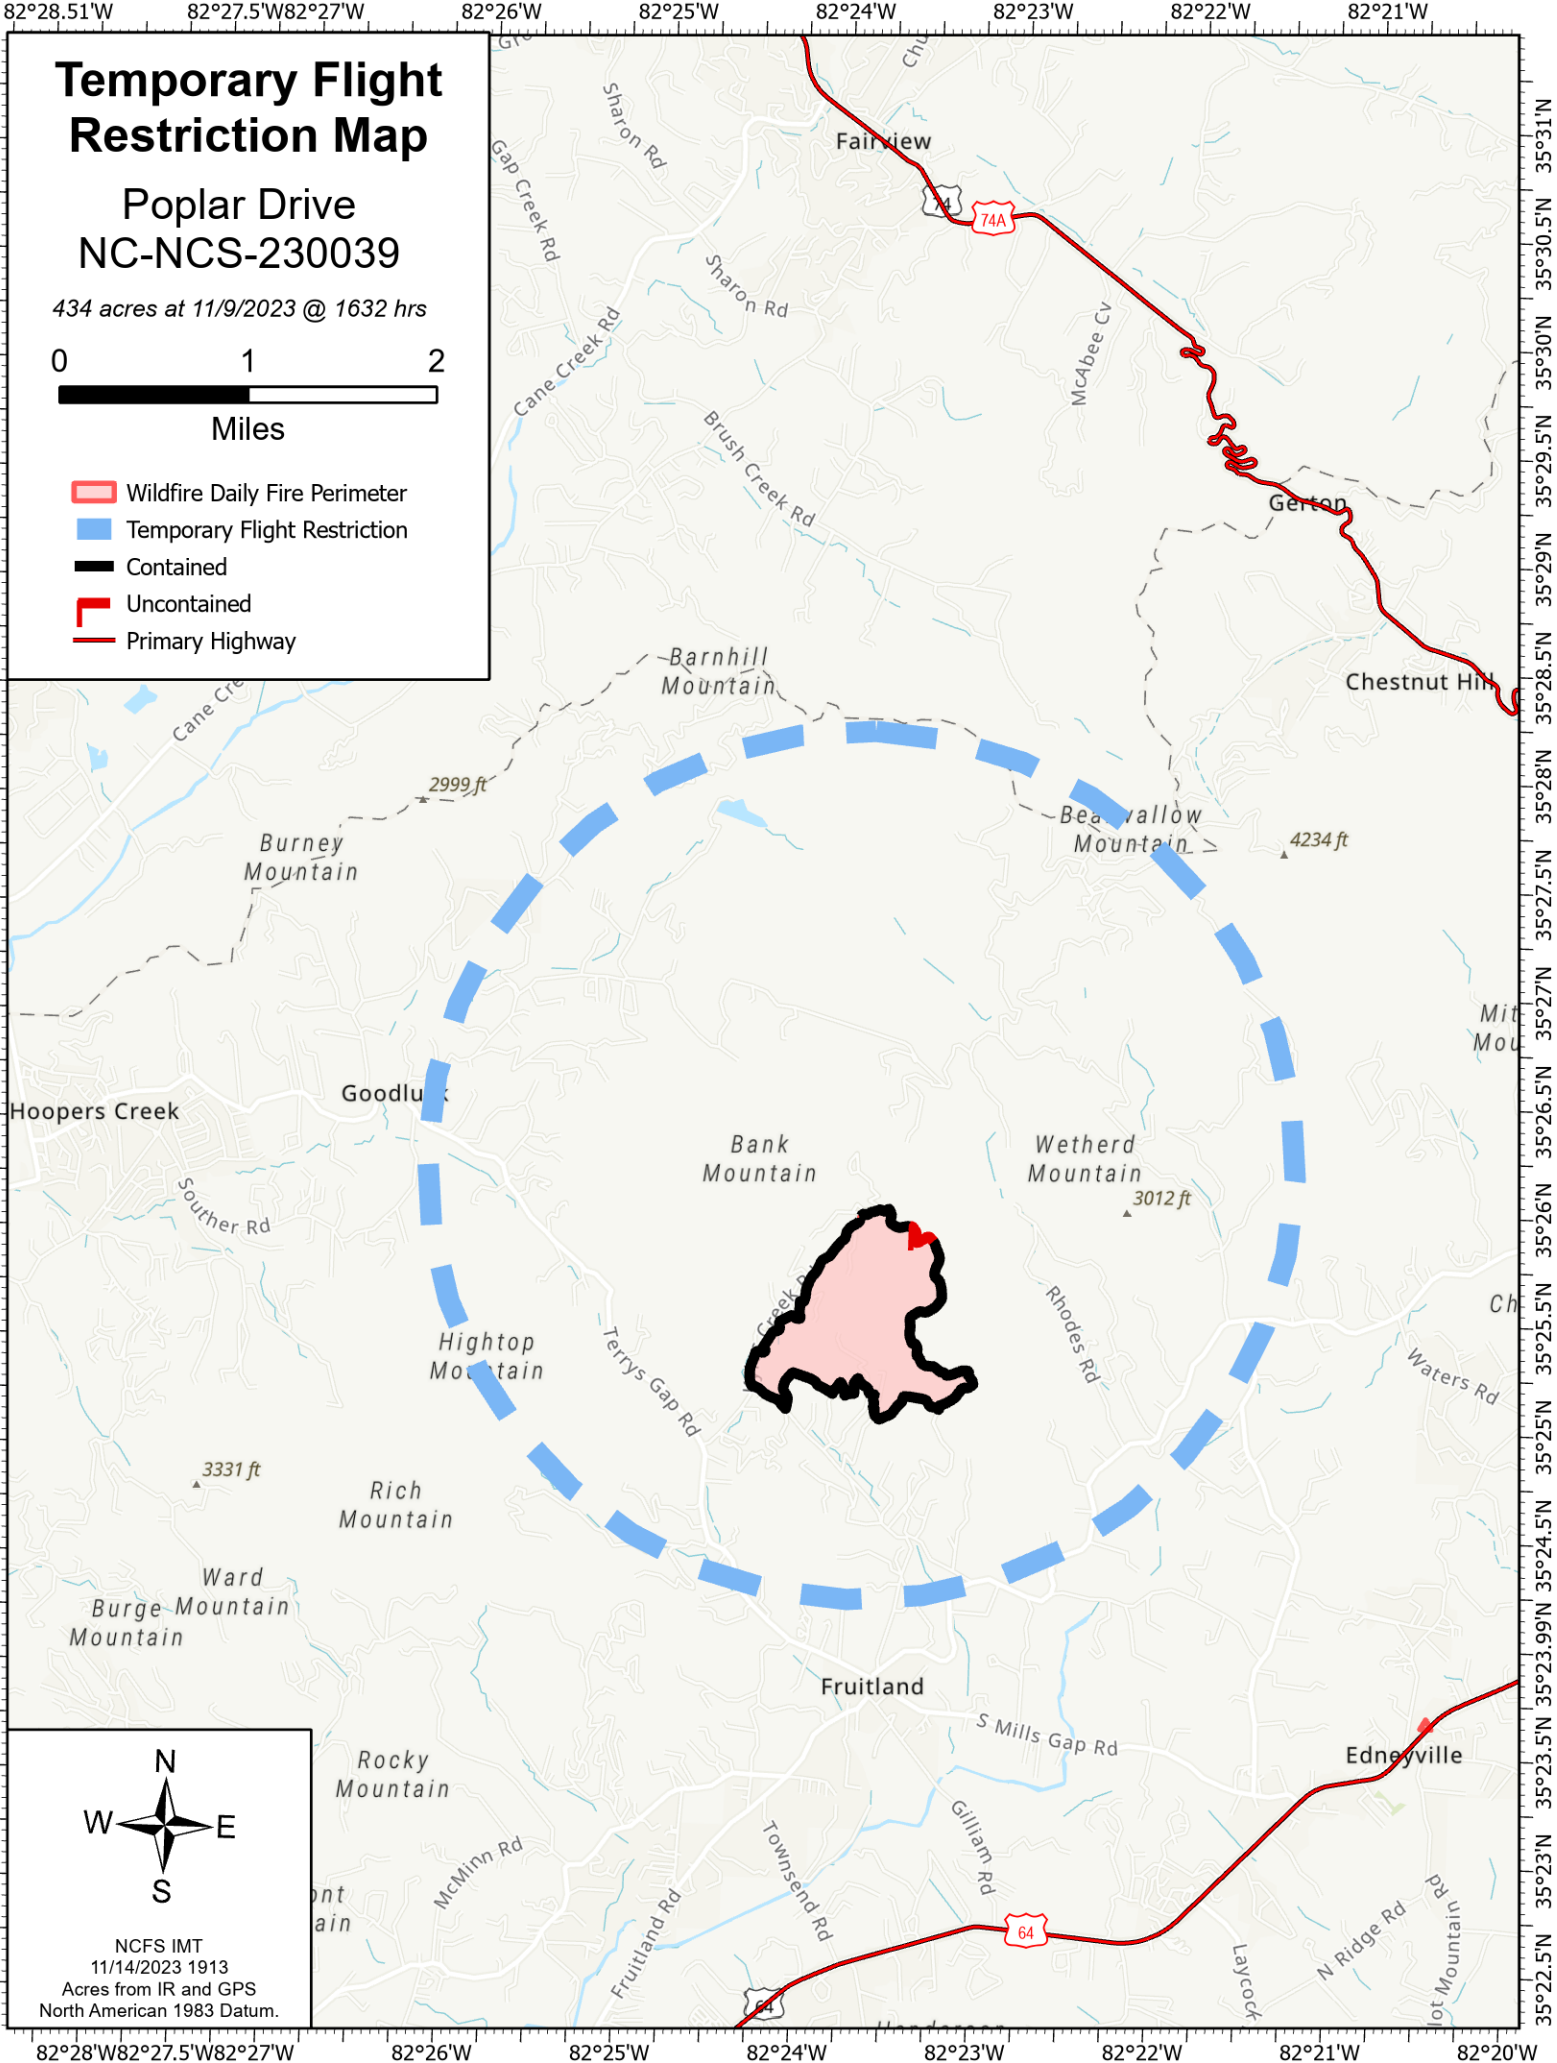

Temporary Flight Restriction Map

Poplar Drive NC-NCS-230039

434 acres at 11/9/2023 @ 1632 hrs

- Wildfire Daily Fire Perimeter
- Temporary Flight Restriction
- Contained
- Uncontained
- Primary Highway

NCFS IMT
11/14/2023 1913
Acres from IR and GPS
North American 1983 Datum.