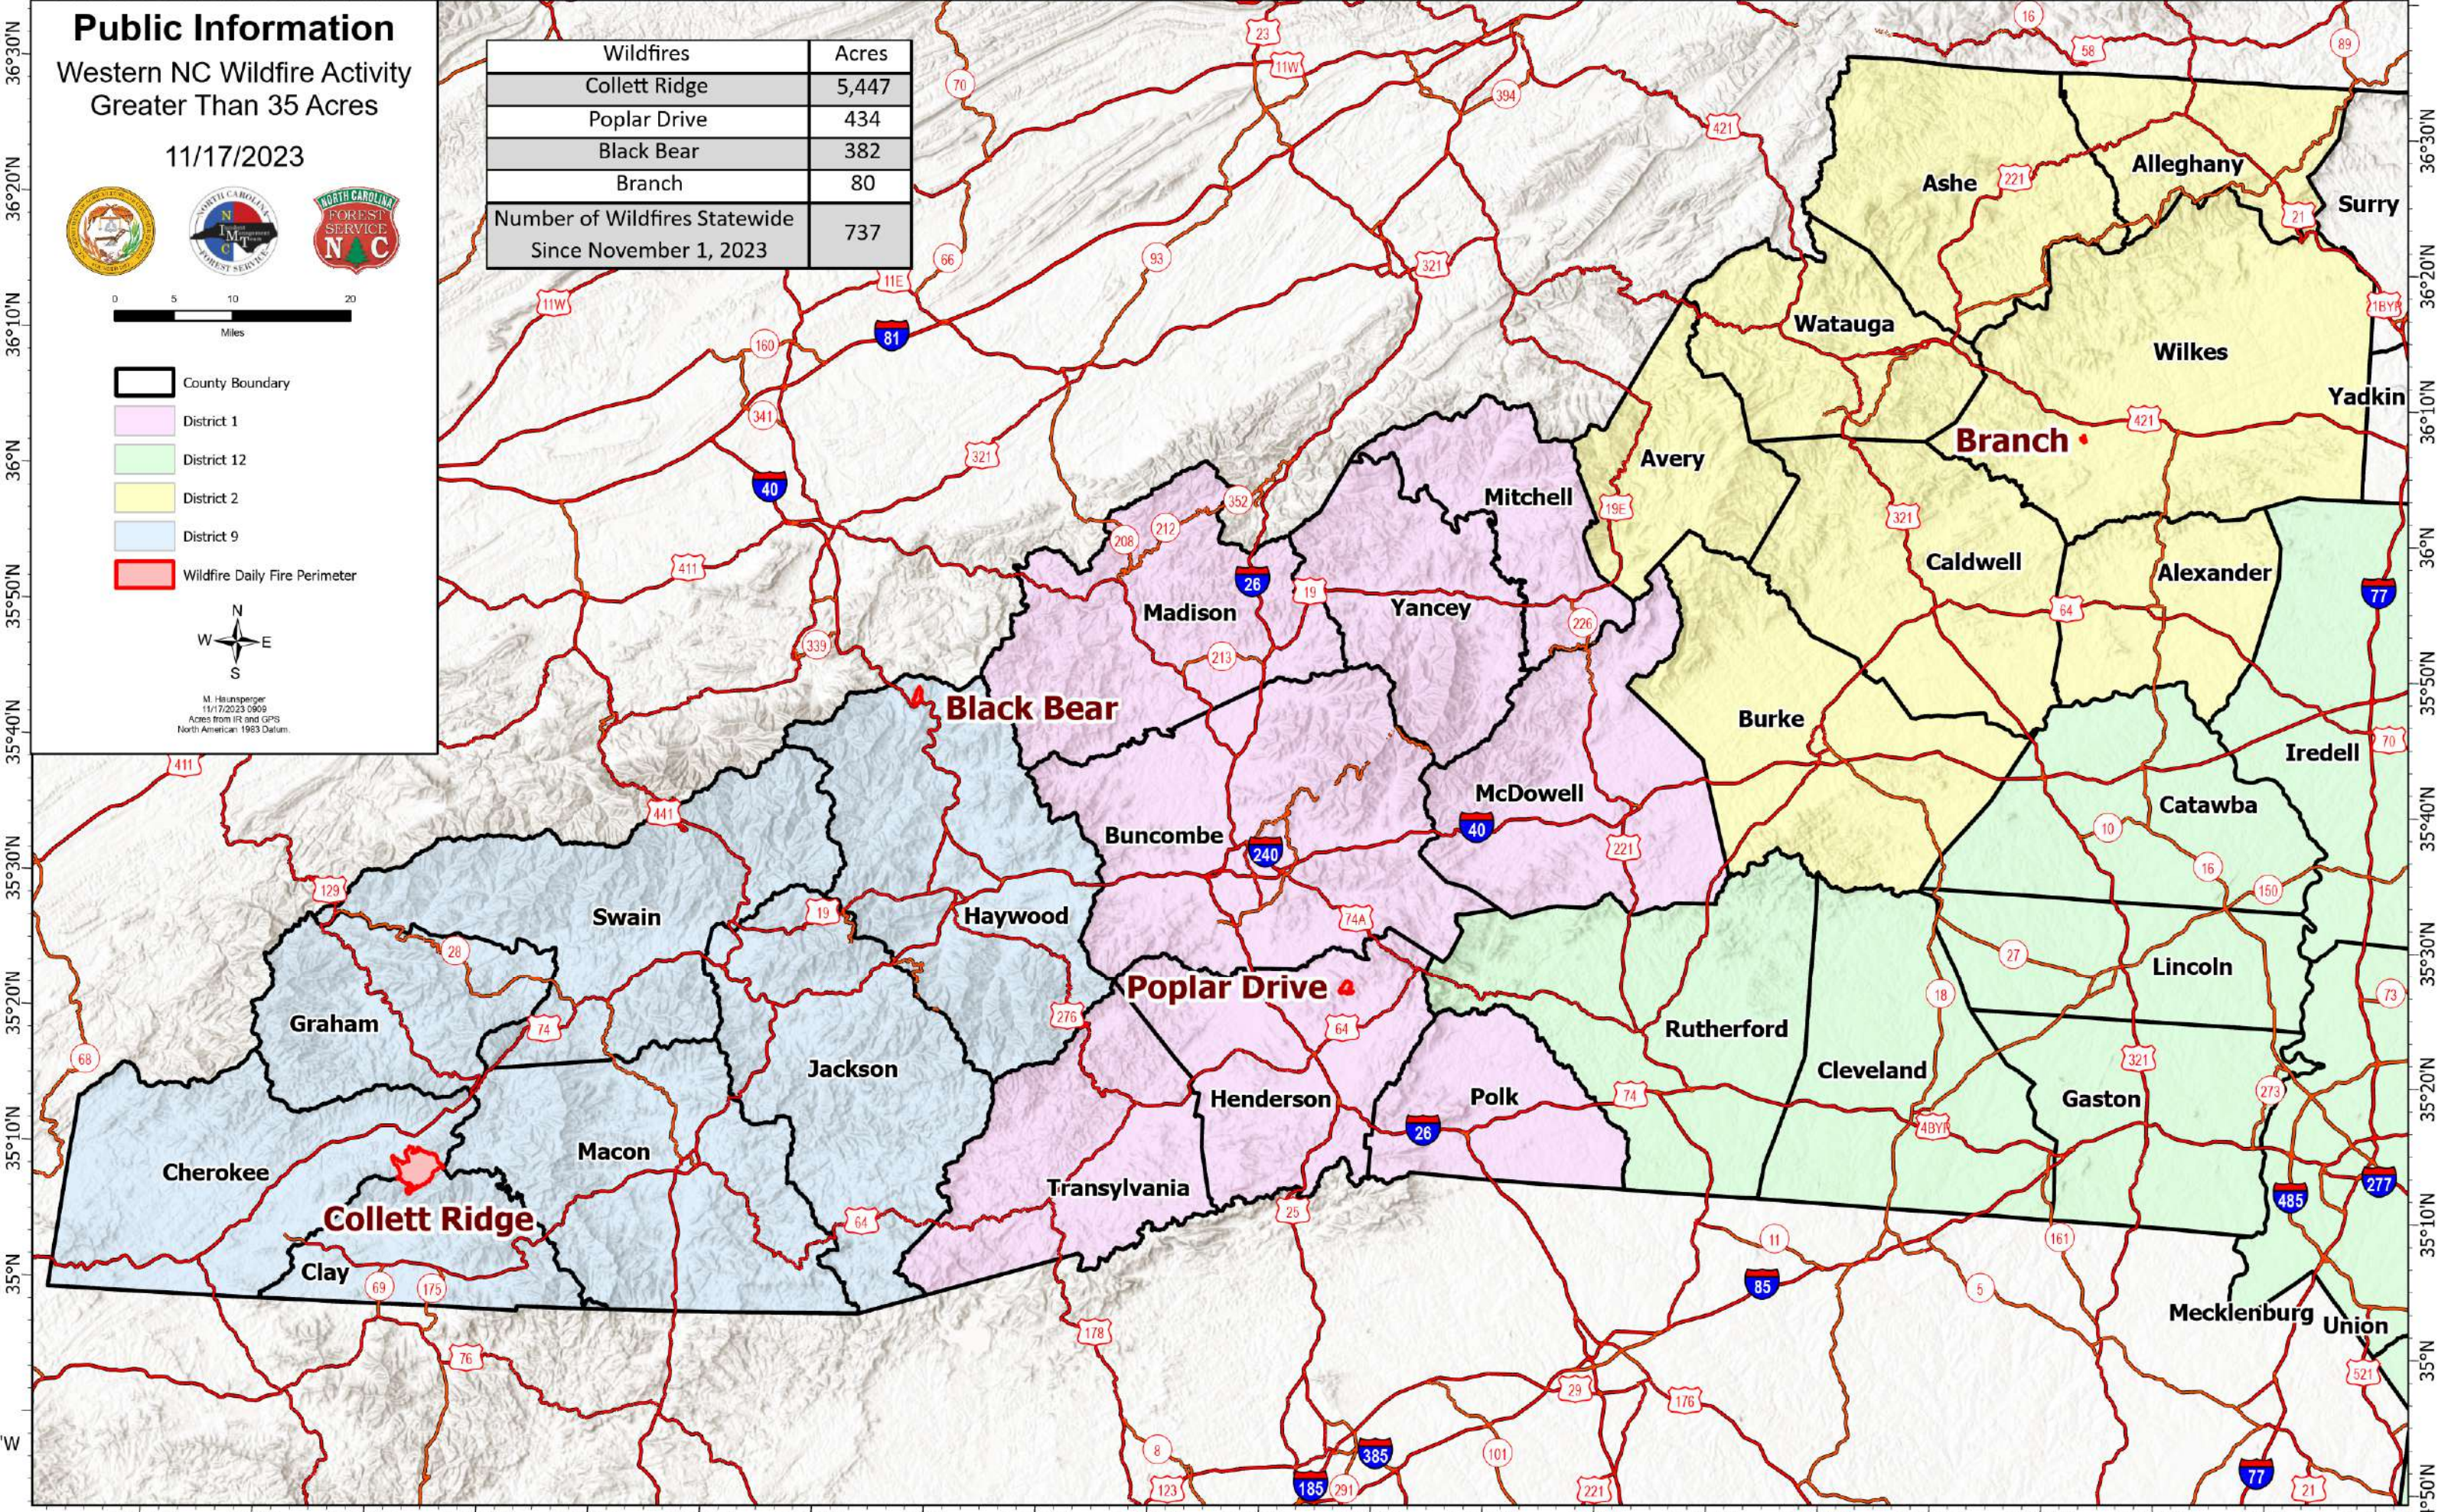

84°20'W 84°10'W 84°W 83°50'W 83°40'W 83°30'W 83°20'W 83°10'W 83°W 82°50'W 82°40'W 82°30'W 82°20'W 82°10'W 82°W 81°50'W 81°40'W 81°30'W 81°20'W 81°10'W 81°W 80°50'W

Public Information

Western NC Wildfire Activity Greater Than 35 Acres

11/17/2023

- County Boundary
- District 1
- District 12
- District 2
- District 9
- Wildfire Daily Fire Perimeter

Wildfires	Acres
Collett Ridge	5,447
Poplar Drive	434
Black Bear	382
Branch	80
Number of Wildfires Statewide Since November 1, 2023	
	737

84°10'W 84°W 83°50'W 83°40'W 83°30'W 83°20'W 83°10'W 83°W 82°50'W 82°40'W 82°30'W 82°20'W 82°10'W 82°W 81°50'W 81°40'W 81°30'W 81°20'W 81°10'W 81°W 80°50'W