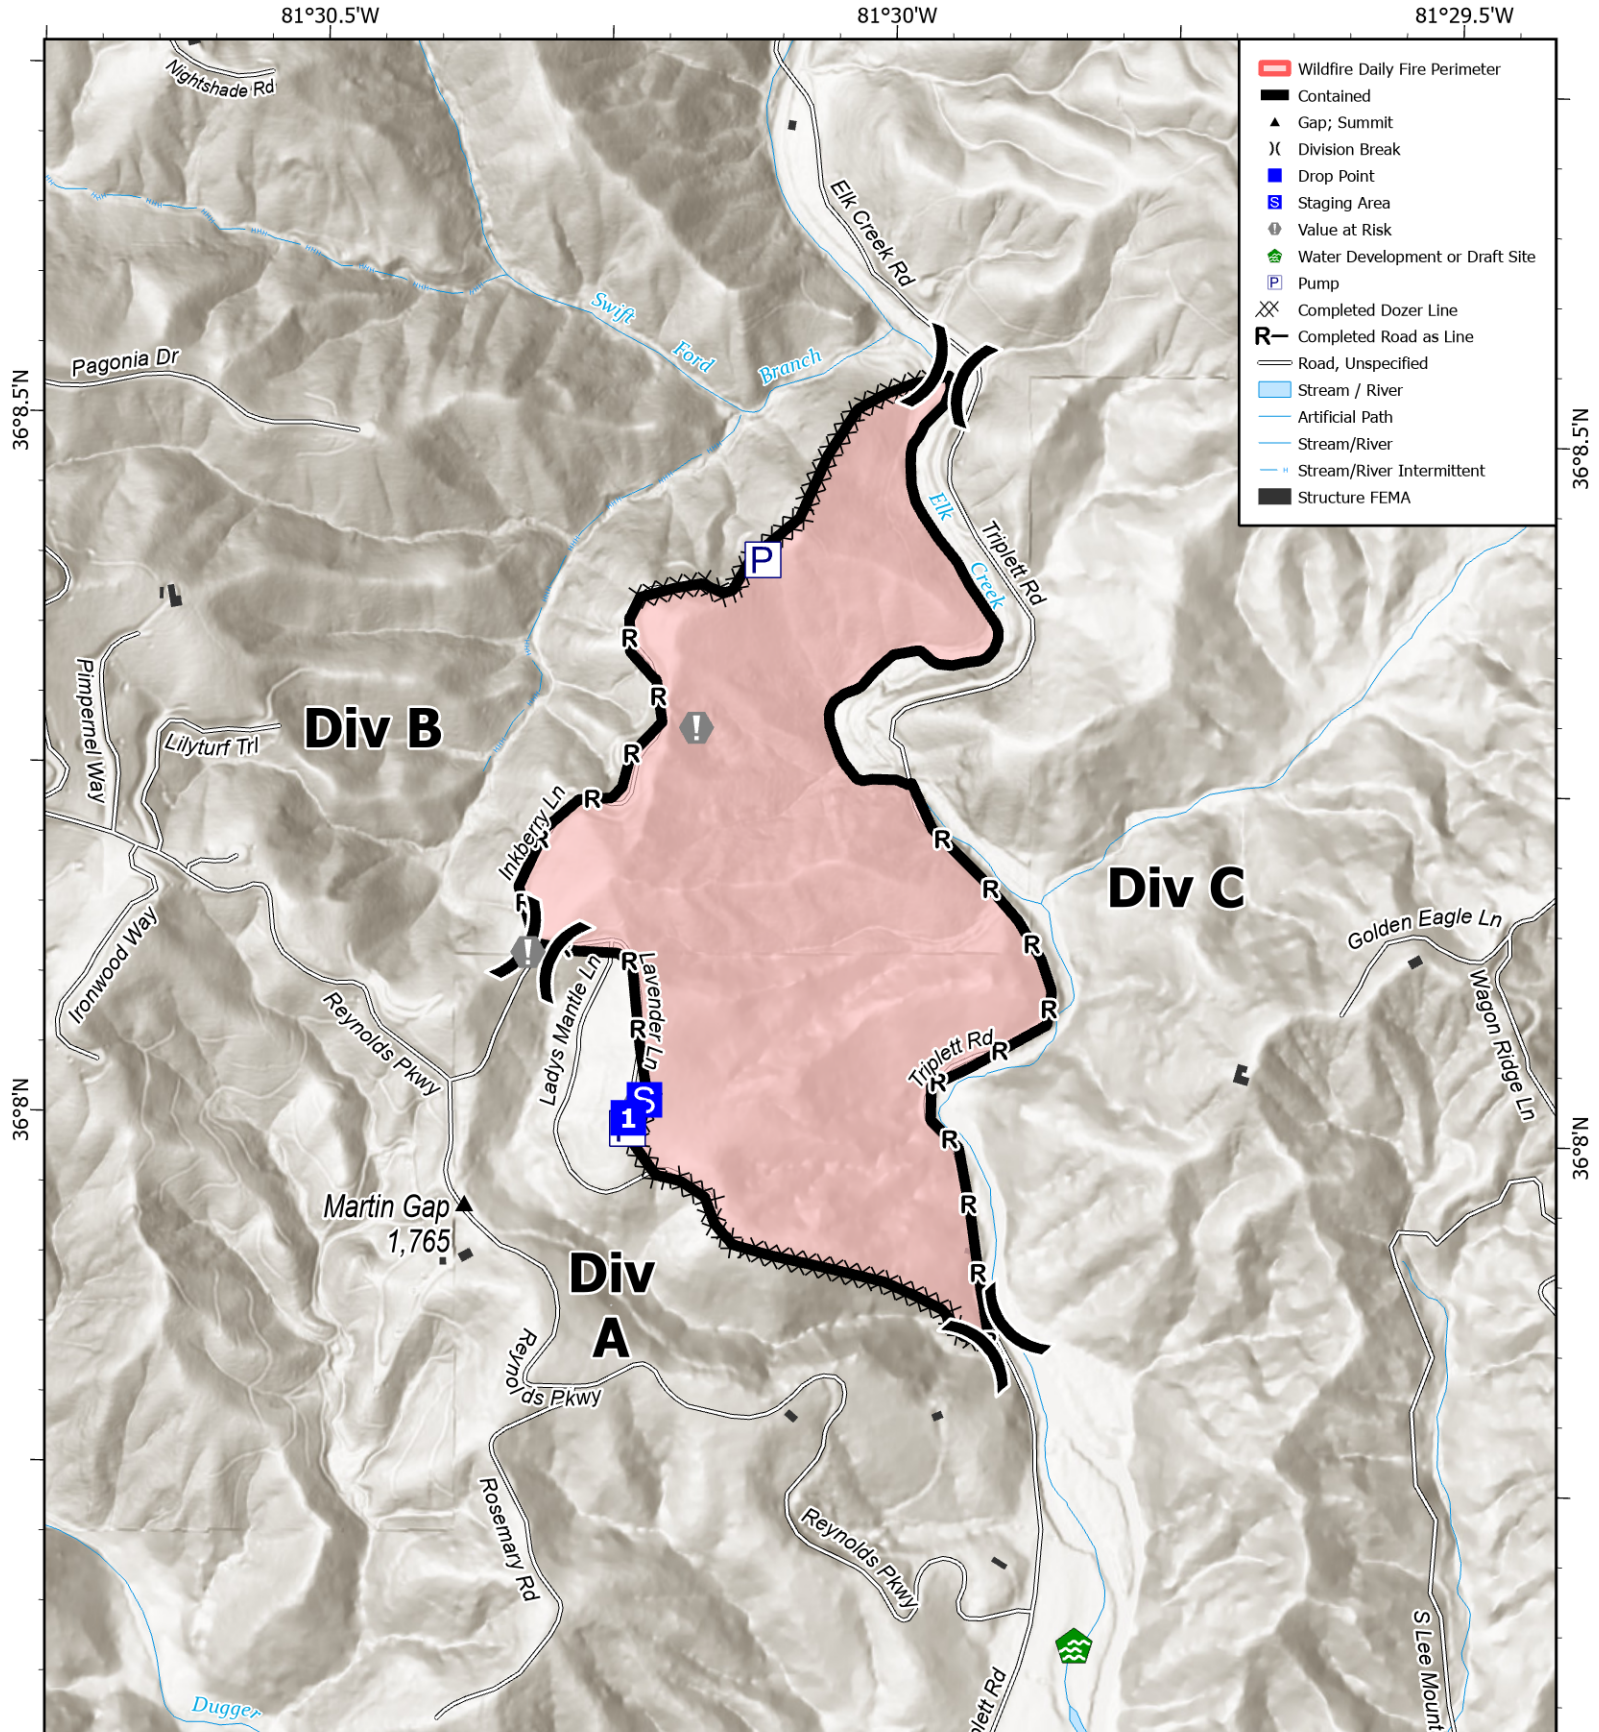

81°30.5'W

81°30'W

81°29.5'W

36°8.5'N

36°8.5'N

36°8'N

36°8'N

36°7.5'N

36°7.5'N

36°7.5'N

IAP Map

Tripletts
 NC-NCS-230045
 11/15-11/20/2023 Final

107 acres at 11/11/2023 @ 1822hrs

0 700 1400

Feet

NCFS IMT
 11/16/2023 1707
 Acres from GPS/GIS
 North American 1983 Datum.

81°30.5'W

81°30'W

81°29.5'W